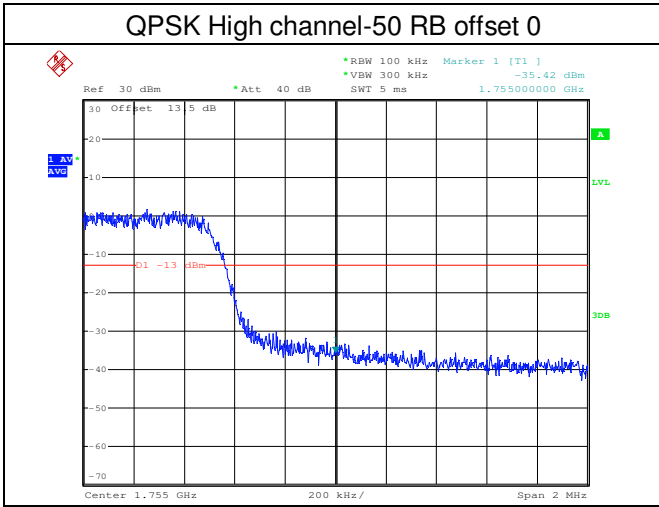

LTE FDD Band 4, Nominal Bandwidth: 3MHz

LTE FDD Band 4, Nominal Bandwidth: 5MHz

LTE FDD Band 4, Nominal Bandwidth: 10MHz

QPSK Low channel-1 RB offset 0

16QAM Low channel-1 RB offset 0

QPSK Low channel-50 RB offset 0

16QAM Low channel-50 RB offset 0

QPSK High channel-1 RB offset max

16QAM High channel-1 RB offset max

LTE FDD Band 4, Nominal Bandwidth: 15MHz

LTE FDD Band 4, Nominal Bandwidth: 20MHz