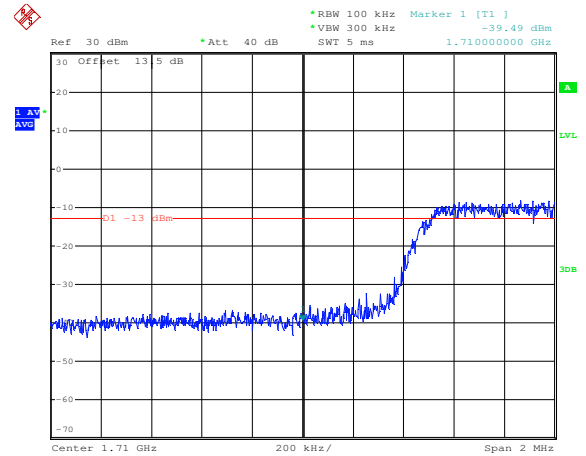

LTE FDD Band 4, Nominal Bandwidth: 3MHz

LTE FDD Band 4, Nominal Bandwidth: 5MHz

LTE FDD Band 4, Nominal Bandwidth: 10MHz

QPSK Low channel-1 RB offset 0

16QAM Low channel-1 RB offset 0

QPSK Low channel-50 RB offset 0

16QAM Low channel-50 RB offset 0

QPSK High channel-1 RB offset max

16QAM High channel-1 RB offset max

LTE FDD Band 4, Nominal Bandwidth: 15MHz

LTE FDD Band 4, Nominal Bandwidth: 20MHz