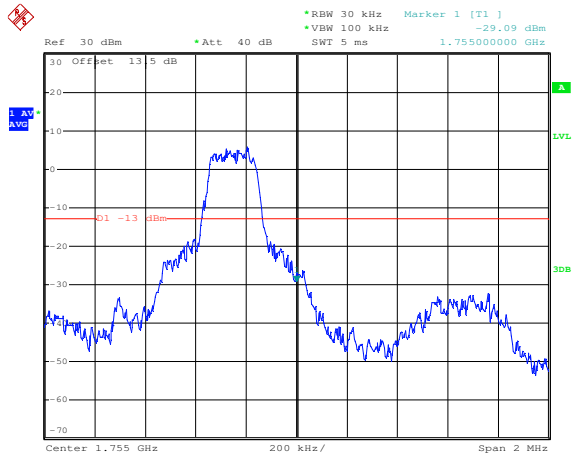

LTE FDD Band 4, Nominal Bandwidth: 1.4MHz

QPSK Low channel-1 RB offset 0

16QAM Low channel-1 RB offset 0

QPSK Low channel-6 RB offset 0

16QAM Low channel-6 RB offset 0

QPSK High channel-1 RB offset max

16QAM High channel-1 RB offset max

LTE FDD Band 4, Nominal Bandwidth: 3MHz

LTE FDD Band 4, Nominal Bandwidth: 5MHz

LTE FDD Band 4, Nominal Bandwidth: 10MHz

QPSK Low channel-1 RB offset 0

16QAM Low channel-1 RB offset 0

QPSK Low channel-50 RB offset 0

16QAM Low channel-50 RB offset 0

QPSK High channel-1 RB offset max

16QAM High channel-1 RB offset max

LTE FDD Band 4, Nominal Bandwidth: 15MHz

LTE FDD Band 4, Nominal Bandwidth: 20MHz