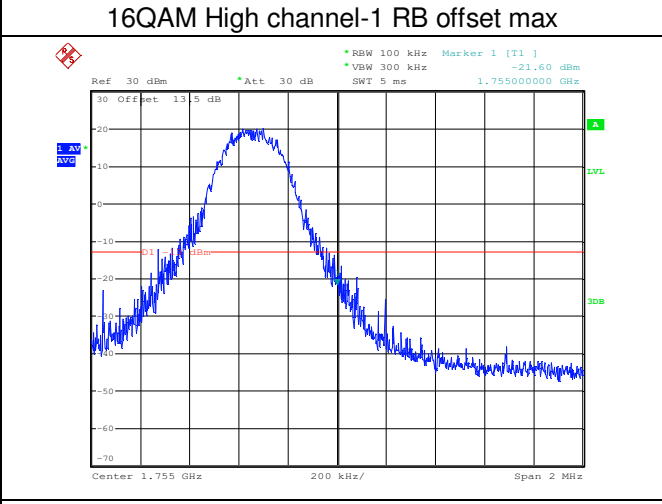

LTE FDD Band 4, Nominal Bandwidth: 1.4MHz

QPSK Low channel-1 RB offset 0

16QAM Low channel-1 RB offset 0

QPSK Low channel-6 RB offset 0

16QAM Low channel-6 RB offset 0

QPSK High channel-1 RB offset max

16QAM High channel-1 RB offset max

LTE FDD Band 4, Nominal Bandwidth: 3MHz

LTE FDD Band 4, Nominal Bandwidth: 5MHz

LTE FDD Band 4, Nominal Bandwidth: 10MHz

QPSK Low channel-1 RB offset 0

16QAM Low channel-1 RB offset 0

QPSK Low channel-50 RB offset 0

16QAM Low channel-50 RB offset 0

QPSK High channel-1 RB offset max

16QAM High channel-1 RB offset max

LTE FDD Band 4, Nominal Bandwidth: 15MHz

LTE FDD Band 4, Nominal Bandwidth: 20MHz