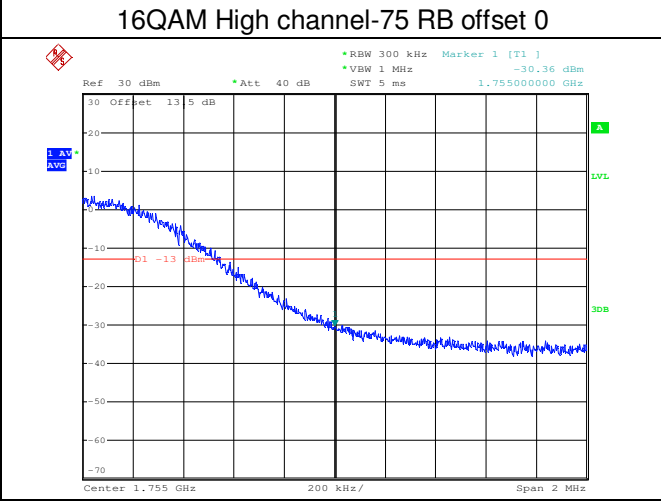

LTE FDD Band 4, Nominal Bandwidth: 1.4MHz

QPSK Low channel-1 RB offset 0

16QAM Low channel-1 RB offset 0

QPSK Low channel-6 RB offset 0

16QAM Low channel-6 RB offset 0

QPSK High channel-1 RB offset max

16QAM High channel-1 RB offset max

LTE FDD Band 4, Nominal Bandwidth: 3MHz

LTE FDD Band 4, Nominal Bandwidth: 5MHz

LTE FDD Band 4, Nominal Bandwidth: 10MHz

QPSK Low channel-1 RB offset 0

16QAM Low channel-1 RB offset 0

QPSK Low channel-50 RB offset 0

16QAM Low channel-50 RB offset 0

QPSK High channel-1 RB offset max

16QAM High channel-1 RB offset max

LTE FDD Band 4, Nominal Bandwidth: 15MHz

LTE FDD Band 4, Nominal Bandwidth: 20MHz