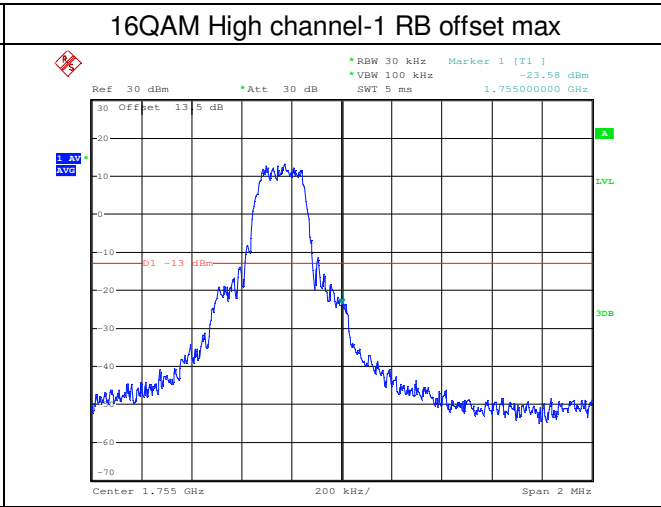

LTE FDD Band 4, Nominal Bandwidth: 1.4MHz

QPSK Low channel-1 RB offset 0

16QAM Low channel-1 RB offset 0

QPSK Low channel-6 RB offset 0

16QAM Low channel-6 RB offset 0

QPSK High channel-1 RB offset max

16QAM High channel-1 RB offset max

LTE FDD Band 4, Nominal Bandwidth: 3MHz

LTE FDD Band 4, Nominal Bandwidth: 5MHz

LTE FDD Band 4, Nominal Bandwidth: 10MHz

QPSK Low channel-1 RB offset 0

16QAM Low channel-1 RB offset 0

QPSK Low channel-50 RB offset 0

16QAM Low channel-50 RB offset 0

QPSK High channel-1 RB offset max

16QAM High channel-1 RB offset max

LTE FDD Band 4, Nominal Bandwidth: 15MHz

LTE FDD Band 4, Nominal Bandwidth: 20MHz