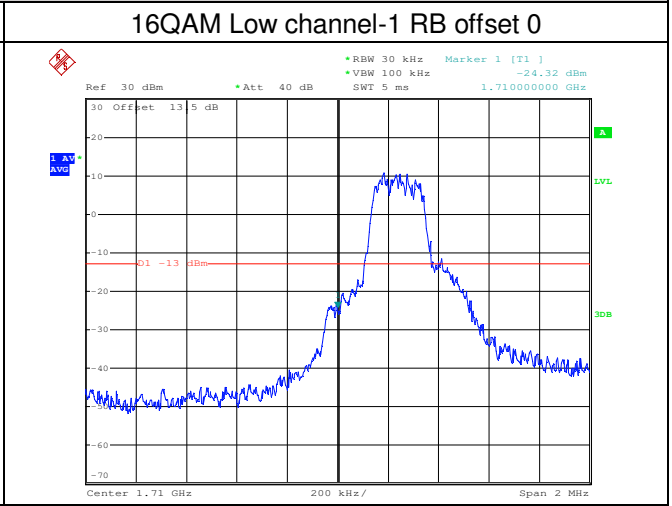

LTE FDD Band 4, Nominal Bandwidth: 1.4MHz

QPSK Low channel-1 RB offset 0

16QAM Low channel-1 RB offset 0

QPSK Low channel-6 RB offset 0

16QAM Low channel-6 RB offset 0

QPSK High channel-1 RB offset max

16QAM High channel-1 RB offset max

LTE FDD Band 4, Nominal Bandwidth: 3MHz

LTE FDD Band 4, Nominal Bandwidth: 5MHz

LTE FDD Band 4, Nominal Bandwidth: 10MHz

QPSK Low channel-1 RB offset 0

16QAM Low channel-1 RB offset 0

QPSK Low channel-50 RB offset 0

16QAM Low channel-50 RB offset 0

QPSK High channel-1 RB offset max

16QAM High channel-1 RB offset max

LTE FDD Band 4, Nominal Bandwidth: 15MHz

LTE FDD Band 4, Nominal Bandwidth: 20MHz