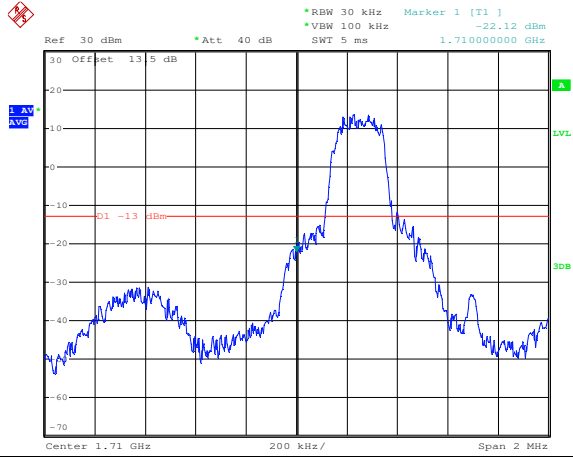

LTE FDD Band 4, Nominal Bandwidth: 1.4MHz

QPSK Low channel-1 RB offset 0

16QAM Low channel-1 RB offset 0

QPSK Low channel-6 RB offset 0

16QAM Low channel-6 RB offset 0

QPSK High channel-1 RB offset max

16QAM High channel-1 RB offset max

LTE FDD Band 4, Nominal Bandwidth: 3MHz

LTE FDD Band 4, Nominal Bandwidth: 5MHz

LTE FDD Band 4, Nominal Bandwidth: 10MHz

QPSK Low channel-1 RB offset 0

16QAM Low channel-1 RB offset 0

QPSK Low channel-50 RB offset 0

16QAM Low channel-50 RB offset 0

QPSK High channel-1 RB offset max

16QAM High channel-1 RB offset max

LTE FDD Band 4, Nominal Bandwidth: 15MHz

LTE FDD Band 4, Nominal Bandwidth: 20MHz