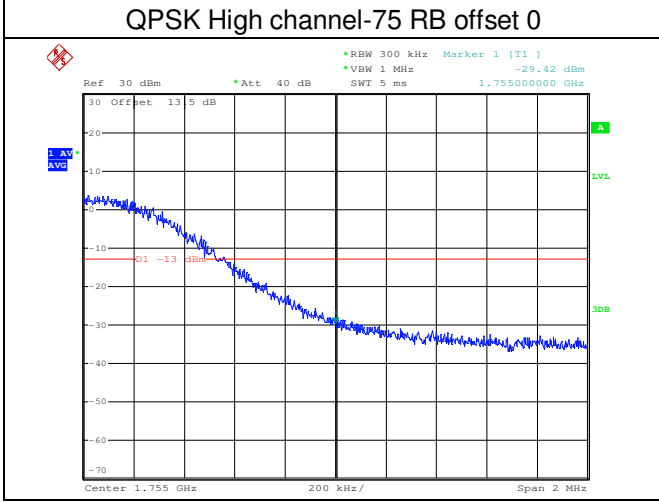

LTE FDD Band 4, Nominal Bandwidth: 3MHz

LTE FDD Band 4, Nominal Bandwidth: 5MHz

LTE FDD Band 4, Nominal Bandwidth: 10MHz

QPSK Low channel-1 RB offset 0

16QAM Low channel-1 RB offset 0

QPSK Low channel-50 RB offset 0

16QAM Low channel-50 RB offset 0

QPSK High channel-1 RB offset max

16QAM High channel-1 RB offset max

LTE FDD Band 4, Nominal Bandwidth: 15MHz

LTE FDD Band 4, Nominal Bandwidth: 20MHz