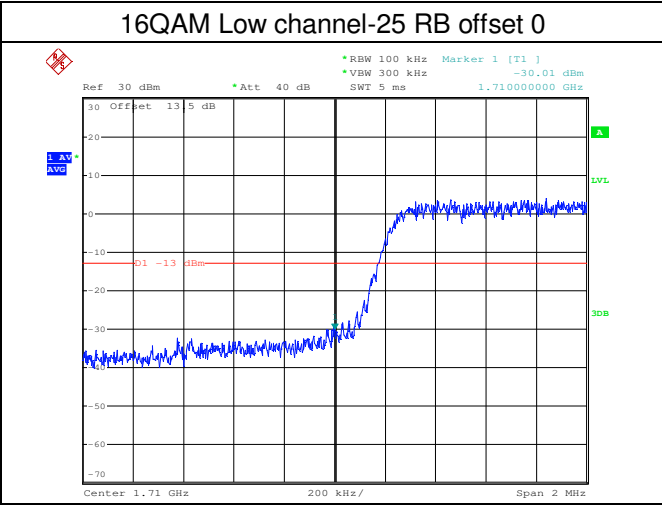

LTE FDD Band 4, Nominal Bandwidth: 1.4MHz

QPSK Low channel-1 RB offset 0

16QAM Low channel-1 RB offset 0

QPSK Low channel-6 RB offset 0

16QAM Low channel-6 RB offset 0

QPSK High channel-1 RB offset max

16QAM High channel-1 RB offset max

LTE FDD Band 4, Nominal Bandwidth: 3MHz

LTE FDD Band 4, Nominal Bandwidth: 5MHz

LTE FDD Band 4, Nominal Bandwidth: 10MHz

QPSK Low channel-1 RB offset 0

16QAM Low channel-1 RB offset 0

QPSK Low channel-50 RB offset 0

16QAM Low channel-50 RB offset 0

QPSK High channel-1 RB offset max

16QAM High channel-1 RB offset max

LTE FDD Band 4, Nominal Bandwidth: 15MHz

LTE FDD Band 4, Nominal Bandwidth: 20MHz