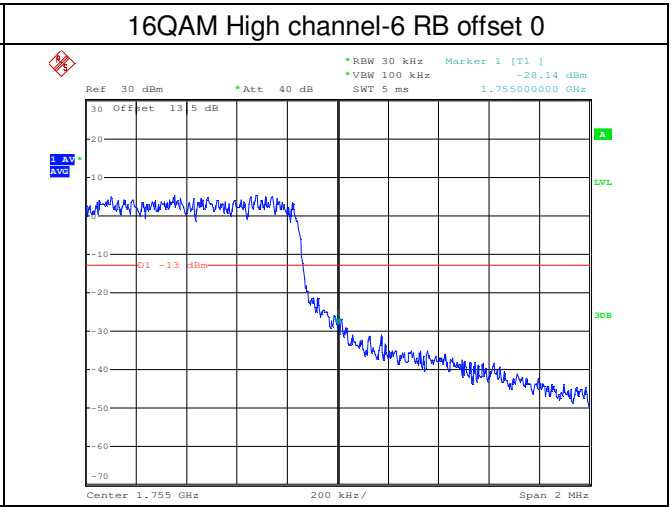

LTE FDD Band 4, Nominal Bandwidth: 1.4MHz

QPSK Low channel-1 RB offset 0

16QAM Low channel-1 RB offset 0

QPSK Low channel-6 RB offset 0

16QAM Low channel-6 RB offset 0

QPSK High channel-1 RB offset max

16QAM High channel-1 RB offset max

LTE FDD Band 4, Nominal Bandwidth: 3MHz

LTE FDD Band 4, Nominal Bandwidth: 5MHz

LTE FDD Band 4, Nominal Bandwidth: 10MHz

QPSK Low channel-1 RB offset 0

16QAM Low channel-1 RB offset 0

QPSK Low channel-50 RB offset 0

16QAM Low channel-50 RB offset 0

QPSK High channel-1 RB offset max

16QAM High channel-1 RB offset max

LTE FDD Band 4, Nominal Bandwidth: 15MHz

LTE FDD Band 4, Nominal Bandwidth: 20MHz