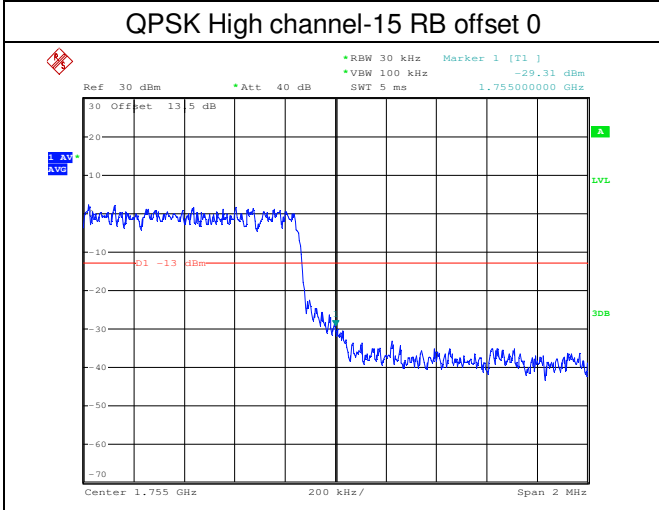

LTE FDD Band 4, Nominal Bandwidth: 1.4MHz

QPSK Low channel-1 RB offset 0

16QAM Low channel-1 RB offset 0

QPSK Low channel-6 RB offset 0

16QAM Low channel-6 RB offset 0

QPSK High channel-1 RB offset max

16QAM High channel-1 RB offset max

LTE FDD Band 4, Nominal Bandwidth: 3MHz

LTE FDD Band 4, Nominal Bandwidth: 5MHz

LTE FDD Band 4, Nominal Bandwidth: 10MHz

QPSK Low channel-1 RB offset 0

16QAM Low channel-1 RB offset 0

QPSK Low channel-50 RB offset 0

16QAM Low channel-50 RB offset 0

QPSK High channel-1 RB offset max

16QAM High channel-1 RB offset max

LTE FDD Band 4, Nominal Bandwidth: 15MHz

LTE FDD Band 4, Nominal Bandwidth: 20MHz