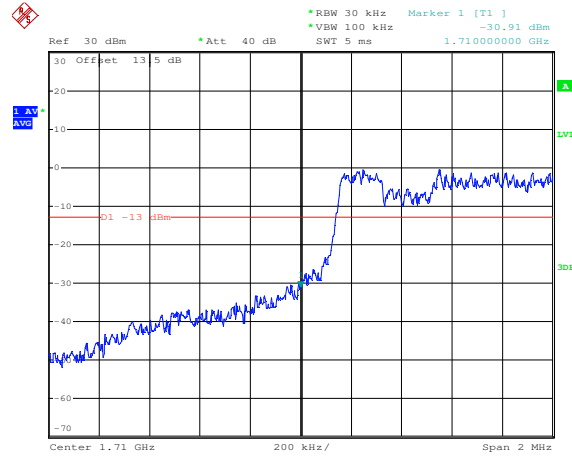

LTE FDD Band 4, Nominal Bandwidth: 1.4MHz

QPSK Low channel-1 RB offset 0

16QAM Low channel-1 RB offset 0

QPSK Low channel-6 RB offset 0

16QAM Low channel-6 RB offset 0

QPSK High channel-1 RB offset max

16QAM High channel-1 RB offset max

LTE FDD Band 4, Nominal Bandwidth: 3MHz

LTE FDD Band 4, Nominal Bandwidth: 5MHz

LTE FDD Band 4, Nominal Bandwidth: 10MHz

QPSK Low channel-1 RB offset 0

16QAM Low channel-1 RB offset 0

QPSK Low channel-50 RB offset 0

16QAM Low channel-50 RB offset 0

QPSK High channel-1 RB offset max

16QAM High channel-1 RB offset max

LTE FDD Band 4, Nominal Bandwidth: 15MHz

LTE FDD Band 4, Nominal Bandwidth: 20MHz