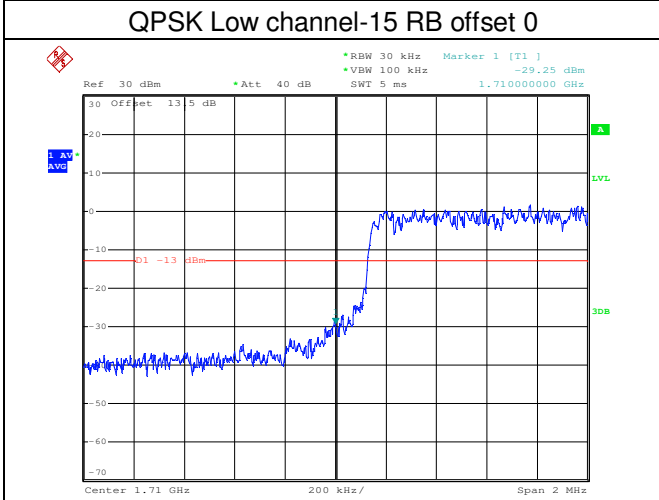

LTE FDD Band 4, Nominal Bandwidth: 1.4MHz

QPSK Low channel-1 RB offset 0

16QAM Low channel-1 RB offset 0

QPSK Low channel-6 RB offset 0

16QAM Low channel-6 RB offset 0

QPSK High channel-1 RB offset max

16QAM High channel-1 RB offset max

LTE FDD Band 4, Nominal Bandwidth: 3MHz

LTE FDD Band 4, Nominal Bandwidth: 5MHz

LTE FDD Band 4, Nominal Bandwidth: 10MHz

QPSK Low channel-1 RB offset 0

16QAM Low channel-1 RB offset 0

QPSK Low channel-50 RB offset 0

16QAM Low channel-50 RB offset 0

QPSK High channel-1 RB offset max

16QAM High channel-1 RB offset max

LTE FDD Band 4, Nominal Bandwidth: 15MHz

LTE FDD Band 4, Nominal Bandwidth: 20MHz