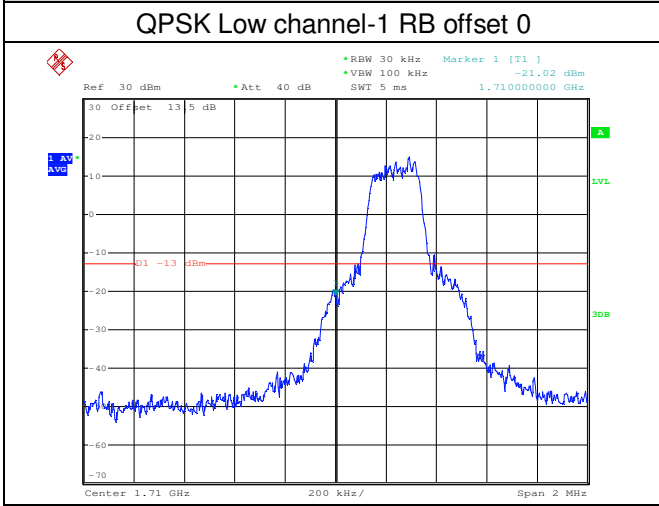

LTE FDD Band 4, Nominal Bandwidth: 1.4MHz

QPSK Low channel-1 RB offset 0

16QAM Low channel-1 RB offset 0

QPSK Low channel-6 RB offset 0

16QAM Low channel-6 RB offset 0

QPSK High channel-1 RB offset max

16QAM High channel-1 RB offset max

LTE FDD Band 4, Nominal Bandwidth: 3MHz

LTE FDD Band 4, Nominal Bandwidth: 5MHz

LTE FDD Band 4, Nominal Bandwidth: 10MHz

QPSK Low channel-1 RB offset 0

16QAM Low channel-1 RB offset 0

QPSK Low channel-50 RB offset 0

16QAM Low channel-50 RB offset 0

QPSK High channel-1 RB offset max

16QAM High channel-1 RB offset max

LTE FDD Band 4, Nominal Bandwidth: 15MHz

LTE FDD Band 4, Nominal Bandwidth: 20MHz