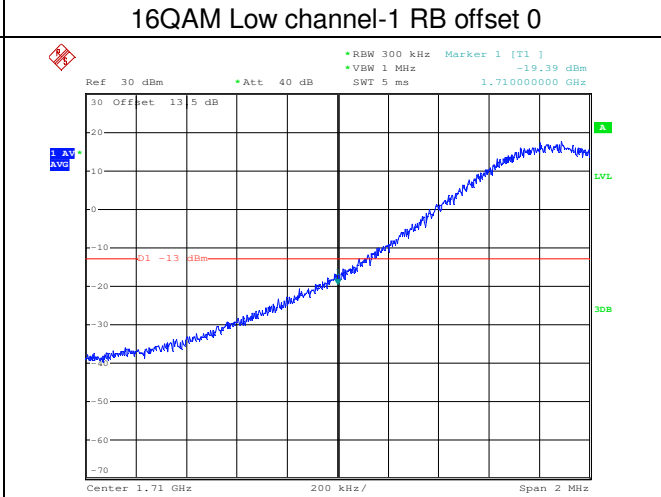

LTE FDD Band 4, Nominal Bandwidth: 3MHz

LTE FDD Band 4, Nominal Bandwidth: 5MHz

LTE FDD Band 4, Nominal Bandwidth: 10MHz

QPSK Low channel-1 RB offset 0

16QAM Low channel-1 RB offset 0

QPSK Low channel-50 RB offset 0

16QAM Low channel-50 RB offset 0

QPSK High channel-1 RB offset max

16QAM High channel-1 RB offset max

LTE FDD Band 4, Nominal Bandwidth: 15MHz

LTE FDD Band 4, Nominal Bandwidth: 20MHz