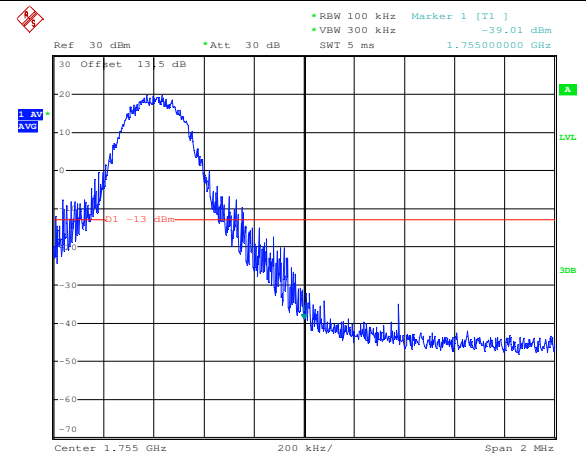

LTE FDD Band 4, Nominal Bandwidth: 3MHz

LTE FDD Band 4, Nominal Bandwidth: 5MHz

LTE FDD Band 4, Nominal Bandwidth: 10MHz

QPSK Low channel-1 RB offset 0

16QAM Low channel-1 RB offset 0

QPSK Low channel-50 RB offset 0

16QAM Low channel-50 RB offset 0

QPSK High channel-1 RB offset max

16QAM High channel-1 RB offset max

LTE FDD Band 4, Nominal Bandwidth: 15MHz

LTE FDD Band 4, Nominal Bandwidth: 20MHz