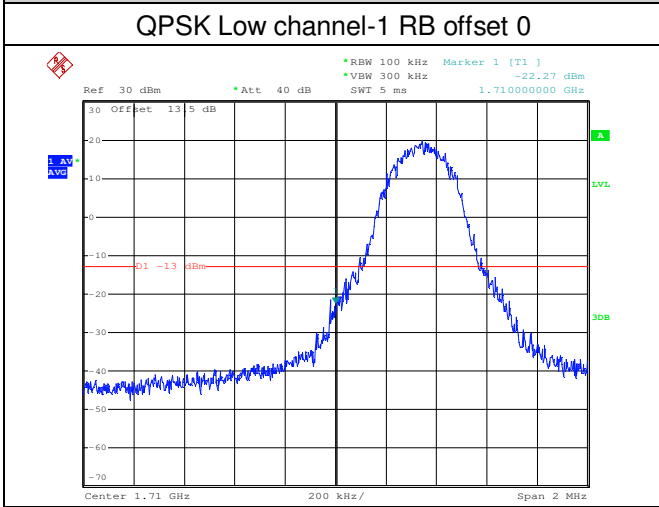

LTE FDD Band 4, Nominal Bandwidth: 1.4MHz

QPSK Low channel-1 RB offset 0

16QAM Low channel-1 RB offset 0

QPSK Low channel-6 RB offset 0

16QAM Low channel-6 RB offset 0

QPSK High channel-1 RB offset max

16QAM High channel-1 RB offset max

LTE FDD Band 4, Nominal Bandwidth: 3MHz

LTE FDD Band 4, Nominal Bandwidth: 5MHz

LTE FDD Band 4, Nominal Bandwidth: 10MHz

QPSK Low channel-1 RB offset 0

16QAM Low channel-1 RB offset 0

QPSK Low channel-50 RB offset 0

16QAM Low channel-50 RB offset 0

QPSK High channel-1 RB offset max

16QAM High channel-1 RB offset max

LTE FDD Band 4, Nominal Bandwidth: 15MHz

LTE FDD Band 4, Nominal Bandwidth: 20MHz