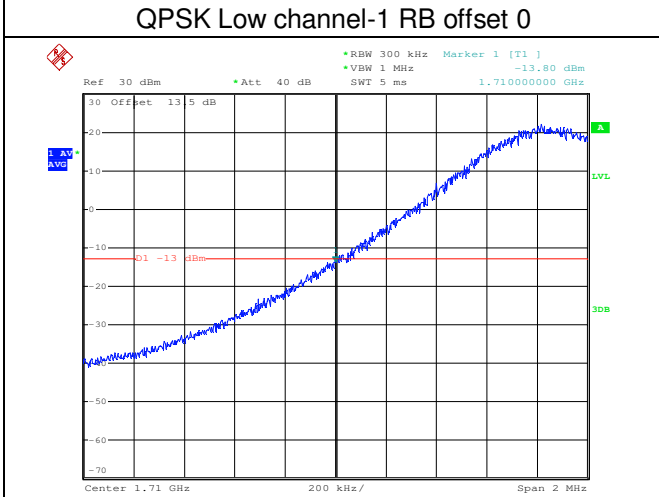

LTE FDD Band 4, Nominal Bandwidth: 3MHz

LTE FDD Band 4, Nominal Bandwidth: 5MHz

LTE FDD Band 4, Nominal Bandwidth: 10MHz

QPSK Low channel-1 RB offset 0

16QAM Low channel-1 RB offset 0

QPSK Low channel-50 RB offset 0

16QAM Low channel-50 RB offset 0

QPSK High channel-1 RB offset max

16QAM High channel-1 RB offset max

LTE FDD Band 4, Nominal Bandwidth: 15MHz

LTE FDD Band 4, Nominal Bandwidth: 20MHz