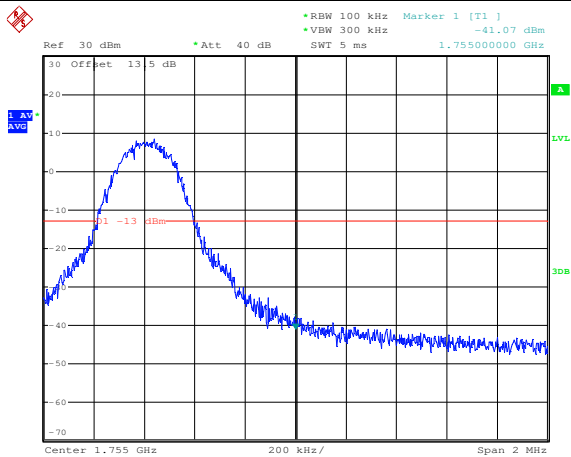

LTE FDD Band 4, Nominal Bandwidth: 3MHz

LTE FDD Band 4, Nominal Bandwidth: 5MHz

LTE FDD Band 4, Nominal Bandwidth: 10MHz

QPSK Low channel-1 RB offset 0

16QAM Low channel-1 RB offset 0

QPSK Low channel-50 RB offset 0

16QAM Low channel-50 RB offset 0

QPSK High channel-1 RB offset max

16QAM High channel-1 RB offset max

LTE FDD Band 4, Nominal Bandwidth: 15MHz

LTE FDD Band 4, Nominal Bandwidth: 20MHz