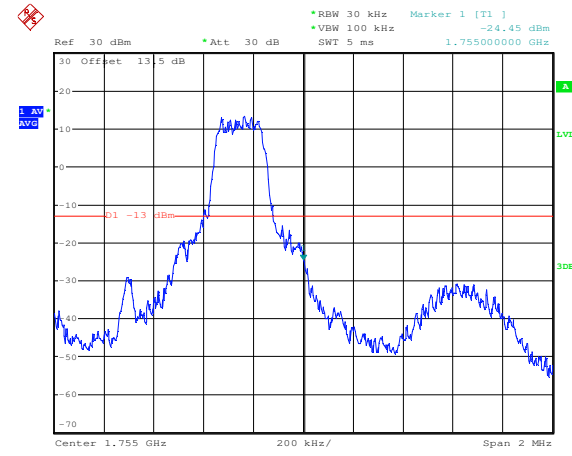

LTE FDD Band 4, Nominal Bandwidth: 1.4MHz

QPSK Low channel-1 RB offset 0

16QAM Low channel-1 RB offset 0

QPSK Low channel-6 RB offset 0

16QAM Low channel-6 RB offset 0

QPSK High channel-1 RB offset max

16QAM High channel-1 RB offset max

LTE FDD Band 4, Nominal Bandwidth: 3MHz

LTE FDD Band 4, Nominal Bandwidth: 5MHz

LTE FDD Band 4, Nominal Bandwidth: 10MHz

QPSK Low channel-1 RB offset 0

16QAM Low channel-1 RB offset 0

QPSK Low channel-50 RB offset 0

16QAM Low channel-50 RB offset 0

QPSK High channel-1 RB offset max

16QAM High channel-1 RB offset max

LTE FDD Band 4, Nominal Bandwidth: 15MHz

LTE FDD Band 4, Nominal Bandwidth: 20MHz