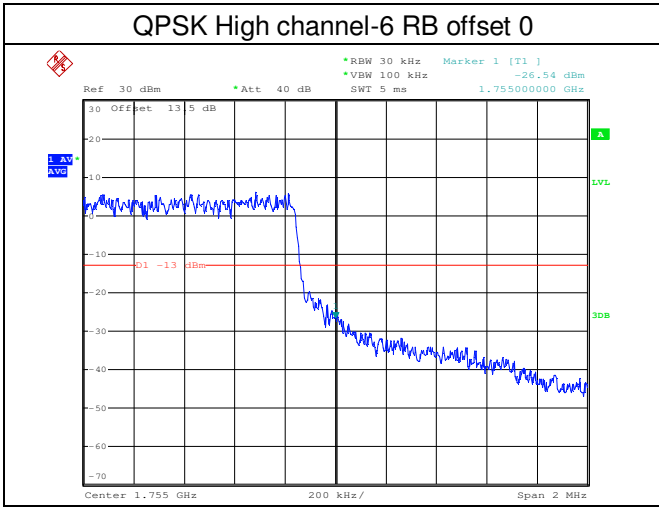

LTE FDD Band 4, Nominal Bandwidth: 1.4MHz

QPSK Low channel-1 RB offset 0

16QAM Low channel-1 RB offset 0

QPSK Low channel-6 RB offset 0

16QAM Low channel-6 RB offset 0

QPSK High channel-1 RB offset max

16QAM High channel-1 RB offset max

LTE FDD Band 4, Nominal Bandwidth: 3MHz

LTE FDD Band 4, Nominal Bandwidth: 5MHz

LTE FDD Band 4, Nominal Bandwidth: 10MHz

QPSK Low channel-1 RB offset 0

16QAM Low channel-1 RB offset 0

QPSK Low channel-50 RB offset 0

16QAM Low channel-50 RB offset 0

QPSK High channel-1 RB offset max

16QAM High channel-1 RB offset max

LTE FDD Band 4, Nominal Bandwidth: 15MHz

LTE FDD Band 4, Nominal Bandwidth: 20MHz