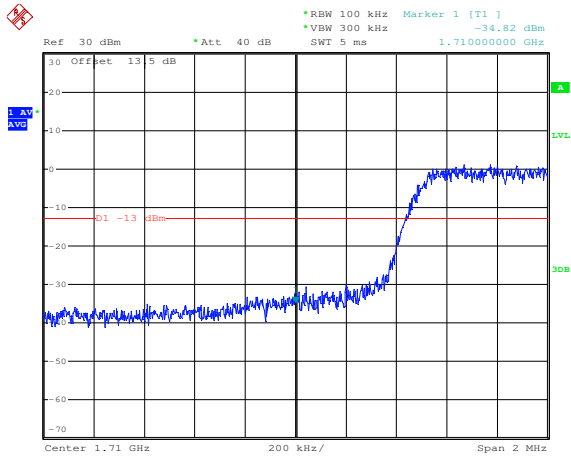

LTE FDD Band 4, Nominal Bandwidth: 1.4MHz

QPSK Low channel-1 RB offset 0

16QAM Low channel-1 RB offset 0

QPSK Low channel-6 RB offset 0

16QAM Low channel-6 RB offset 0

QPSK High channel-1 RB offset max

16QAM High channel-1 RB offset max

LTE FDD Band 4, Nominal Bandwidth: 3MHz

LTE FDD Band 4, Nominal Bandwidth: 5MHz

LTE FDD Band 4, Nominal Bandwidth: 10MHz

QPSK Low channel-1 RB offset 0

16QAM Low channel-1 RB offset 0

QPSK Low channel-50 RB offset 0

16QAM Low channel-50 RB offset 0

QPSK High channel-1 RB offset max

16QAM High channel-1 RB offset max

LTE FDD Band 4, Nominal Bandwidth: 15MHz

LTE FDD Band 4, Nominal Bandwidth: 20MHz