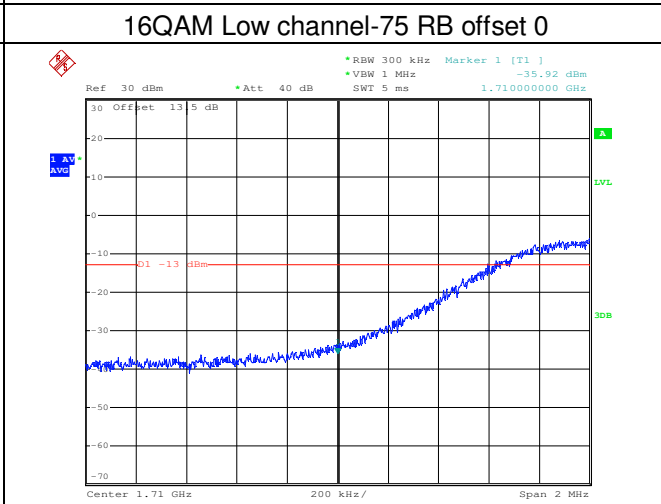

LTE FDD Band 4, Nominal Bandwidth: 1.4MHz

QPSK Low channel-1 RB offset 0

16QAM Low channel-1 RB offset 0

QPSK Low channel-6 RB offset 0

16QAM Low channel-6 RB offset 0

QPSK High channel-1 RB offset max

16QAM High channel-1 RB offset max

LTE FDD Band 4, Nominal Bandwidth: 3MHz

LTE FDD Band 4, Nominal Bandwidth: 5MHz

LTE FDD Band 4, Nominal Bandwidth: 10MHz

QPSK Low channel-1 RB offset 0

16QAM Low channel-1 RB offset 0

QPSK Low channel-50 RB offset 0

16QAM Low channel-50 RB offset 0

QPSK High channel-1 RB offset max

16QAM High channel-1 RB offset max

LTE FDD Band 4, Nominal Bandwidth: 15MHz

LTE FDD Band 4, Nominal Bandwidth: 20MHz