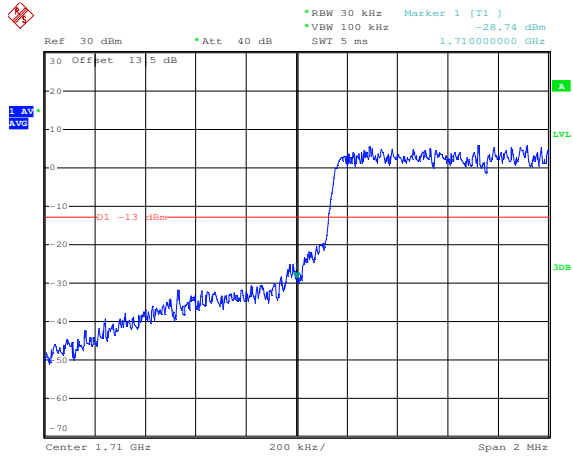

LTE FDD Band 4, Nominal Bandwidth: 1.4MHz

QPSK Low channel-1 RB offset 0

16QAM Low channel-1 RB offset 0

QPSK Low channel-6 RB offset 0

16QAM Low channel-6 RB offset 0

QPSK High channel-1 RB offset max

16QAM High channel-1 RB offset max

LTE FDD Band 4, Nominal Bandwidth: 3MHz

LTE FDD Band 4, Nominal Bandwidth: 5MHz

LTE FDD Band 4, Nominal Bandwidth: 10MHz

QPSK Low channel-1 RB offset 0

16QAM Low channel-1 RB offset 0

QPSK Low channel-50 RB offset 0

16QAM Low channel-50 RB offset 0

QPSK High channel-1 RB offset max

16QAM High channel-1 RB offset max

LTE FDD Band 4, Nominal Bandwidth: 15MHz

LTE FDD Band 4, Nominal Bandwidth: 20MHz