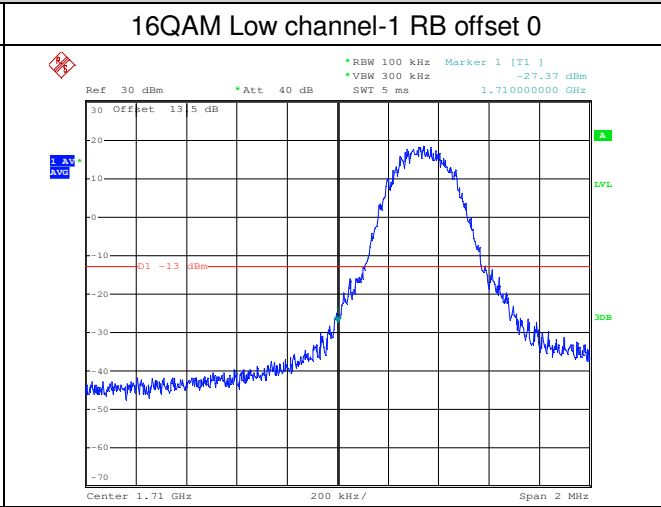

LTE FDD Band 4, Nominal Bandwidth: 1.4MHz

QPSK Low channel-1 RB offset 0

16QAM Low channel-1 RB offset 0

QPSK Low channel-6 RB offset 0

16QAM Low channel-6 RB offset 0

QPSK High channel-1 RB offset max

16QAM High channel-1 RB offset max

LTE FDD Band 4, Nominal Bandwidth: 3MHz

LTE FDD Band 4, Nominal Bandwidth: 5MHz

LTE FDD Band 4, Nominal Bandwidth: 10MHz

QPSK Low channel-1 RB offset 0

16QAM Low channel-1 RB offset 0

QPSK Low channel-50 RB offset 0

16QAM Low channel-50 RB offset 0

QPSK High channel-1 RB offset max

16QAM High channel-1 RB offset max

LTE FDD Band 4, Nominal Bandwidth: 15MHz

LTE FDD Band 4, Nominal Bandwidth: 20MHz