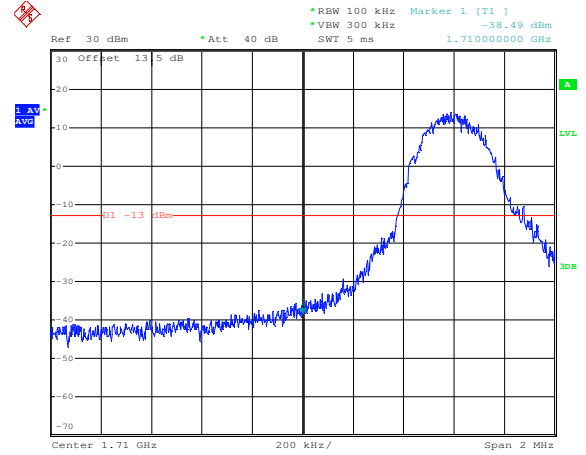

LTE FDD Band 4, Nominal Bandwidth: 1.4MHz

QPSK Low channel-1 RB offset 0

16QAM Low channel-1 RB offset 0

QPSK Low channel-6 RB offset 0

16QAM Low channel-6 RB offset 0

QPSK High channel-1 RB offset max

16QAM High channel-1 RB offset max

LTE FDD Band 4, Nominal Bandwidth: 3MHz

LTE FDD Band 4, Nominal Bandwidth: 5MHz

LTE FDD Band 4, Nominal Bandwidth: 10MHz

QPSK Low channel-1 RB offset 0

16QAM Low channel-1 RB offset 0

QPSK Low channel-50 RB offset 0

16QAM Low channel-50 RB offset 0

QPSK High channel-1 RB offset max

16QAM High channel-1 RB offset max

LTE FDD Band 4, Nominal Bandwidth: 15MHz

LTE FDD Band 4, Nominal Bandwidth: 20MHz