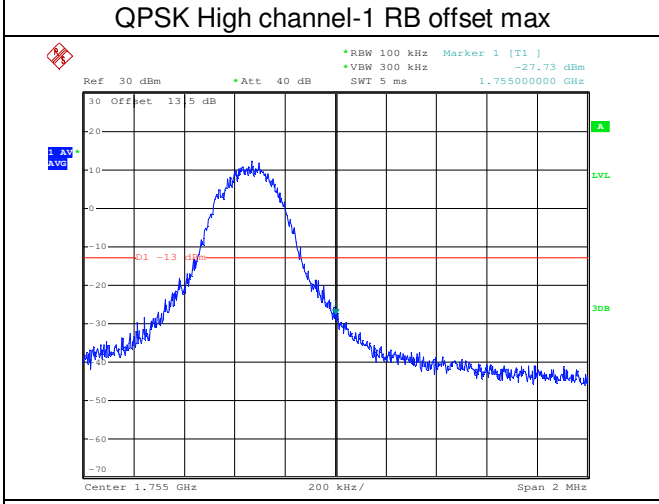

LTE FDD Band 4, Nominal Bandwidth: 1.4MHz

QPSK Low channel-1 RB offset 0

16QAM Low channel-1 RB offset 0

QPSK Low channel-6 RB offset 0

16QAM Low channel-6 RB offset 0

QPSK High channel-1 RB offset max

16QAM High channel-1 RB offset max

LTE FDD Band 4, Nominal Bandwidth: 3MHz

LTE FDD Band 4, Nominal Bandwidth: 5MHz

LTE FDD Band 4, Nominal Bandwidth: 10MHz

QPSK Low channel-1 RB offset 0

16QAM Low channel-1 RB offset 0

QPSK Low channel-50 RB offset 0

16QAM Low channel-50 RB offset 0

QPSK High channel-1 RB offset max

16QAM High channel-1 RB offset max

LTE FDD Band 4, Nominal Bandwidth: 15MHz

LTE FDD Band 4, Nominal Bandwidth: 20MHz