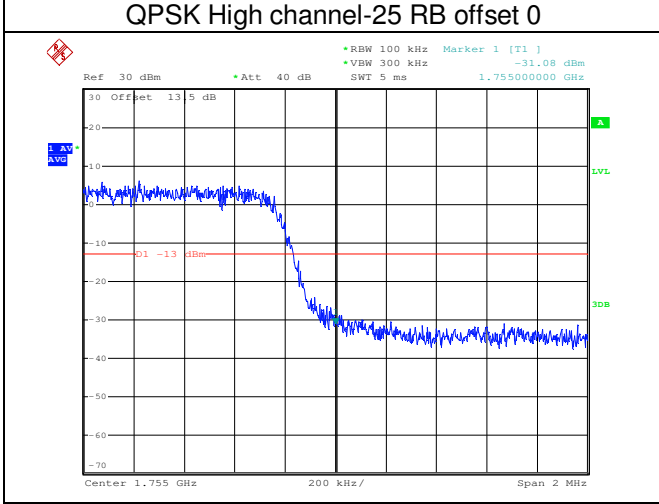

LTE FDD Band 4, Nominal Bandwidth: 1.4MHz

QPSK Low channel-1 RB offset 0

16QAM Low channel-1 RB offset 0

QPSK Low channel-6 RB offset 0

16QAM Low channel-6 RB offset 0

QPSK High channel-1 RB offset max

16QAM High channel-1 RB offset max

LTE FDD Band 4, Nominal Bandwidth: 3MHz

LTE FDD Band 4, Nominal Bandwidth: 5MHz

LTE FDD Band 4, Nominal Bandwidth: 10MHz

QPSK Low channel-1 RB offset 0

16QAM Low channel-1 RB offset 0

QPSK Low channel-50 RB offset 0

16QAM Low channel-50 RB offset 0

QPSK High channel-1 RB offset max

16QAM High channel-1 RB offset max

LTE FDD Band 4, Nominal Bandwidth: 15MHz

LTE FDD Band 4, Nominal Bandwidth: 20MHz