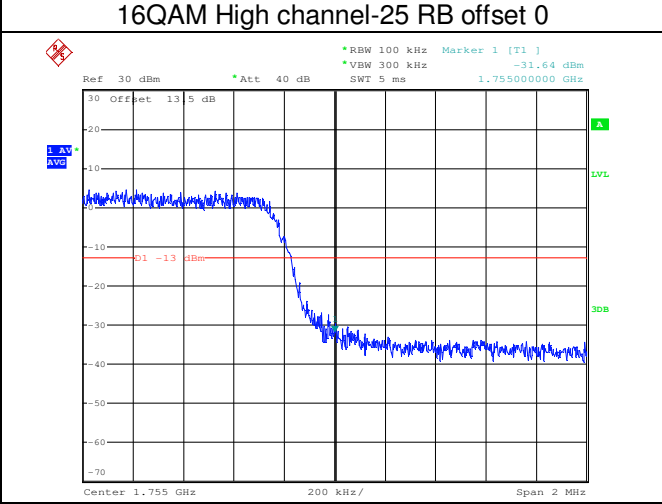

LTE FDD Band 4, Nominal Bandwidth: 1.4MHz

QPSK Low channel-1 RB offset 0

16QAM Low channel-1 RB offset 0

QPSK Low channel-6 RB offset 0

16QAM Low channel-6 RB offset 0

QPSK High channel-1 RB offset max

16QAM High channel-1 RB offset max

LTE FDD Band 4, Nominal Bandwidth: 3MHz

LTE FDD Band 4, Nominal Bandwidth: 5MHz

LTE FDD Band 4, Nominal Bandwidth: 10MHz

QPSK Low channel-1 RB offset 0

16QAM Low channel-1 RB offset 0

QPSK Low channel-50 RB offset 0

16QAM Low channel-50 RB offset 0

QPSK High channel-1 RB offset max

16QAM High channel-1 RB offset max

LTE FDD Band 4, Nominal Bandwidth: 15MHz

LTE FDD Band 4, Nominal Bandwidth: 20MHz