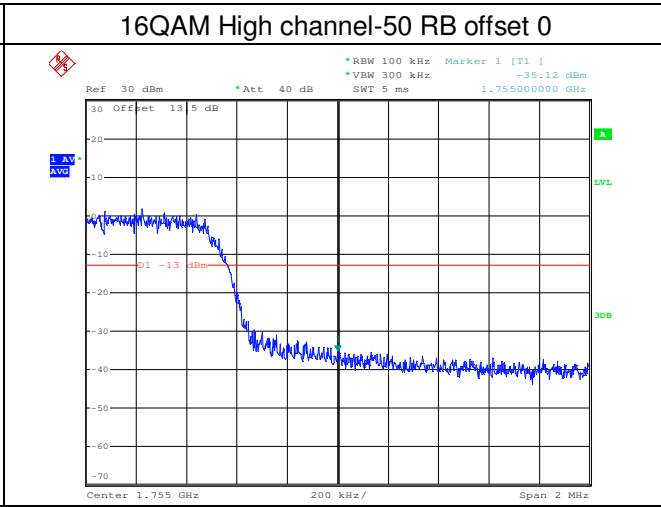

LTE FDD Band 4, Nominal Bandwidth: 1.4MHz

QPSK Low channel-1 RB offset 0

16QAM Low channel-1 RB offset 0

QPSK Low channel-6 RB offset 0

16QAM Low channel-6 RB offset 0

QPSK High channel-1 RB offset max

16QAM High channel-1 RB offset max

LTE FDD Band 4, Nominal Bandwidth: 3MHz

LTE FDD Band 4, Nominal Bandwidth: 5MHz

LTE FDD Band 4, Nominal Bandwidth: 10MHz

QPSK Low channel-1 RB offset 0

16QAM Low channel-1 RB offset 0

QPSK Low channel-50 RB offset 0

16QAM Low channel-50 RB offset 0

QPSK High channel-1 RB offset max

16QAM High channel-1 RB offset max

LTE FDD Band 4, Nominal Bandwidth: 15MHz

LTE FDD Band 4, Nominal Bandwidth: 20MHz