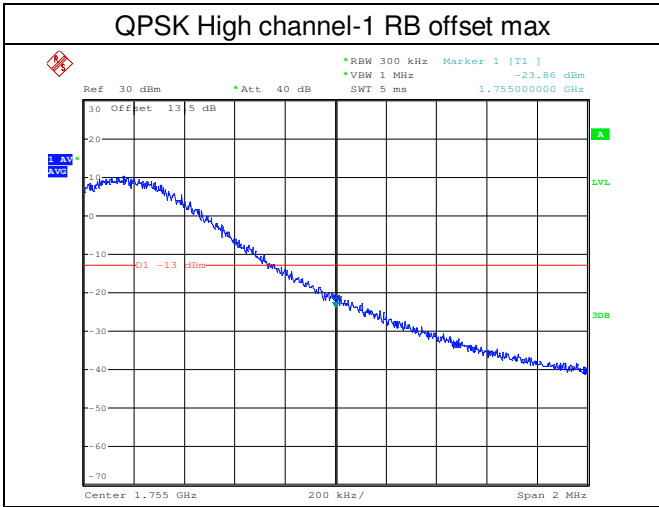

LTE FDD Band 4, Nominal Bandwidth: 3MHz

LTE FDD Band 4, Nominal Bandwidth: 5MHz

LTE FDD Band 4, Nominal Bandwidth: 10MHz

QPSK Low channel-1 RB offset 0

16QAM Low channel-1 RB offset 0

QPSK Low channel-50 RB offset 0

16QAM Low channel-50 RB offset 0

QPSK High channel-1 RB offset max

16QAM High channel-1 RB offset max

LTE FDD Band 4, Nominal Bandwidth: 15MHz

LTE FDD Band 4, Nominal Bandwidth: 20MHz