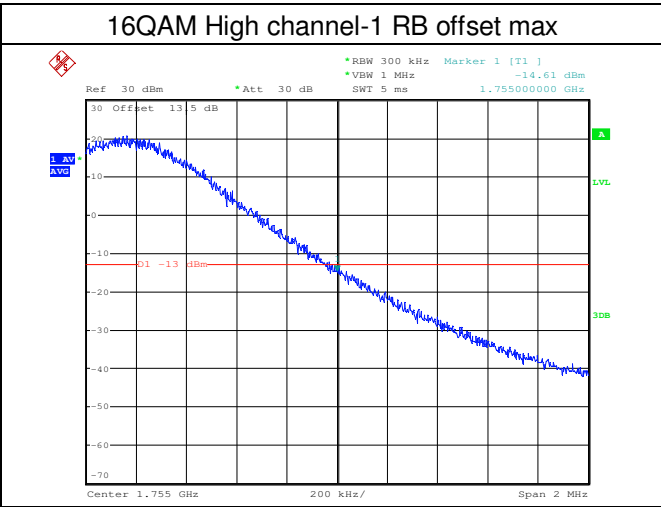

LTE FDD Band 4, Nominal Bandwidth: 1.4MHz

QPSK Low channel-1 RB offset 0

16QAM Low channel-1 RB offset 0

QPSK Low channel-6 RB offset 0

16QAM Low channel-6 RB offset 0

QPSK High channel-1 RB offset max

16QAM High channel-1 RB offset max

LTE FDD Band 4, Nominal Bandwidth: 3MHz

LTE FDD Band 4, Nominal Bandwidth: 5MHz

LTE FDD Band 4, Nominal Bandwidth: 10MHz

QPSK Low channel-1 RB offset 0

16QAM Low channel-1 RB offset 0

QPSK Low channel-50 RB offset 0

16QAM Low channel-50 RB offset 0

QPSK High channel-1 RB offset max

16QAM High channel-1 RB offset max

LTE FDD Band 4, Nominal Bandwidth: 15MHz

LTE FDD Band 4, Nominal Bandwidth: 20MHz