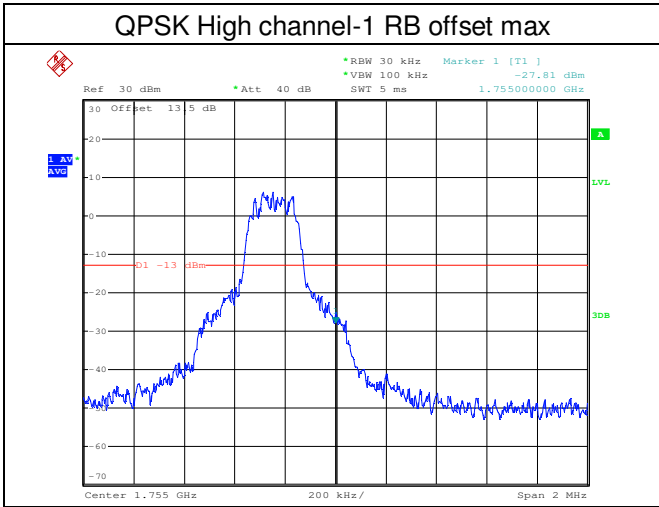

LTE FDD Band 4, Nominal Bandwidth: 1.4MHz

QPSK Low channel-1 RB offset 0

16QAM Low channel-1 RB offset 0

QPSK Low channel-6 RB offset 0

16QAM Low channel-6 RB offset 0

QPSK High channel-1 RB offset max

16QAM High channel-1 RB offset max

LTE FDD Band 4, Nominal Bandwidth: 3MHz

LTE FDD Band 4, Nominal Bandwidth: 5MHz

LTE FDD Band 4, Nominal Bandwidth: 10MHz

QPSK Low channel-1 RB offset 0

16QAM Low channel-1 RB offset 0

QPSK Low channel-50 RB offset 0

16QAM Low channel-50 RB offset 0

QPSK High channel-1 RB offset max

16QAM High channel-1 RB offset max

LTE FDD Band 4, Nominal Bandwidth: 15MHz

LTE FDD Band 4, Nominal Bandwidth: 20MHz