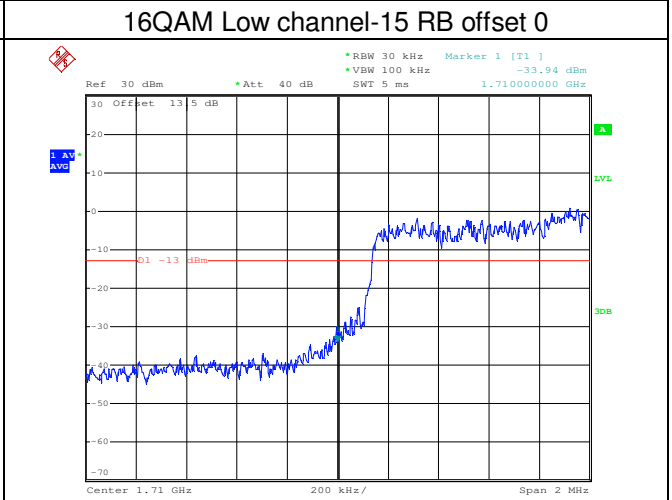

LTE FDD Band 4, Nominal Bandwidth: 1.4MHz

QPSK Low channel-1 RB offset 0

16QAM Low channel-1 RB offset 0

QPSK Low channel-6 RB offset 0

16QAM Low channel-6 RB offset 0

QPSK High channel-1 RB offset max

16QAM High channel-1 RB offset max

LTE FDD Band 4, Nominal Bandwidth: 3MHz

LTE FDD Band 4, Nominal Bandwidth: 5MHz

LTE FDD Band 4, Nominal Bandwidth: 10MHz

QPSK Low channel-1 RB offset 0

16QAM Low channel-1 RB offset 0

QPSK Low channel-50 RB offset 0

16QAM Low channel-50 RB offset 0

QPSK High channel-1 RB offset max

16QAM High channel-1 RB offset max

LTE FDD Band 4, Nominal Bandwidth: 15MHz

LTE FDD Band 4, Nominal Bandwidth: 20MHz