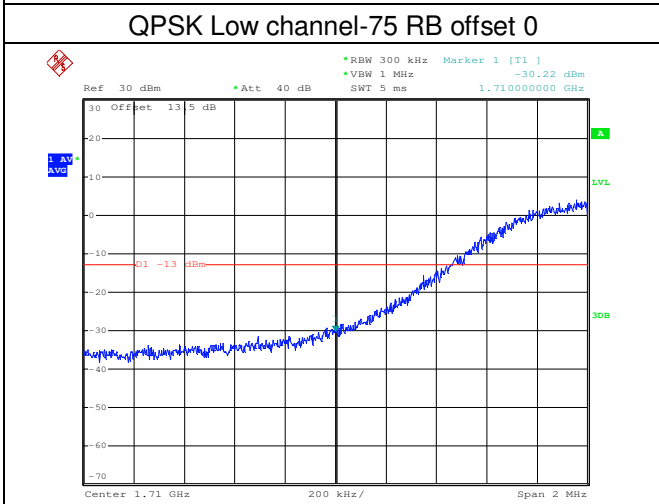

LTE FDD Band 4, Nominal Bandwidth: 3MHz

LTE FDD Band 4, Nominal Bandwidth: 5MHz

LTE FDD Band 4, Nominal Bandwidth: 10MHz

QPSK Low channel-1 RB offset 0

16QAM Low channel-1 RB offset 0

QPSK Low channel-50 RB offset 0

16QAM Low channel-50 RB offset 0

QPSK High channel-1 RB offset max

16QAM High channel-1 RB offset max

LTE FDD Band 4, Nominal Bandwidth: 15MHz

LTE FDD Band 4, Nominal Bandwidth: 20MHz