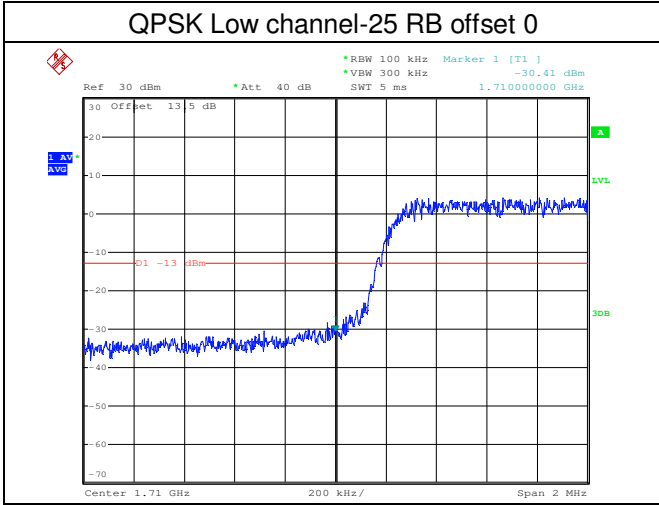

LTE FDD Band 4, Nominal Bandwidth: 1.4MHz

QPSK Low channel-1 RB offset 0

16QAM Low channel-1 RB offset 0

QPSK Low channel-6 RB offset 0

16QAM Low channel-6 RB offset 0

QPSK High channel-1 RB offset max

16QAM High channel-1 RB offset max

LTE FDD Band 4, Nominal Bandwidth: 3MHz

LTE FDD Band 4, Nominal Bandwidth: 5MHz

LTE FDD Band 4, Nominal Bandwidth: 10MHz

QPSK Low channel-1 RB offset 0

16QAM Low channel-1 RB offset 0

QPSK Low channel-50 RB offset 0

16QAM Low channel-50 RB offset 0

QPSK High channel-1 RB offset max

16QAM High channel-1 RB offset max

LTE FDD Band 4, Nominal Bandwidth: 15MHz

LTE FDD Band 4, Nominal Bandwidth: 20MHz