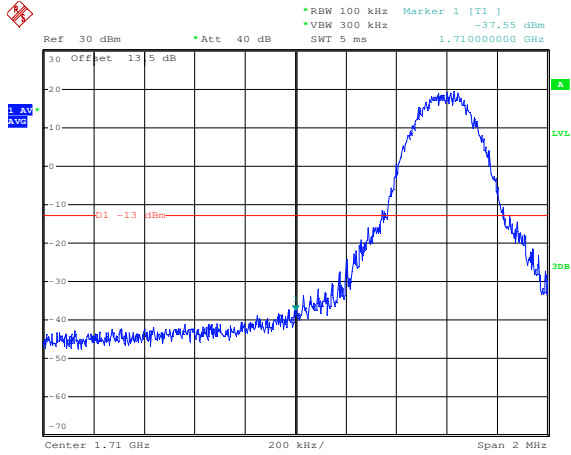

LTE FDD Band 4, Nominal Bandwidth: 3MHz

LTE FDD Band 4, Nominal Bandwidth: 5MHz

LTE FDD Band 4, Nominal Bandwidth: 10MHz

QPSK Low channel-1 RB offset 0

16QAM Low channel-1 RB offset 0

QPSK Low channel-50 RB offset 0

16QAM Low channel-50 RB offset 0

QPSK High channel-1 RB offset max

16QAM High channel-1 RB offset max

LTE FDD Band 4, Nominal Bandwidth: 15MHz

LTE FDD Band 4, Nominal Bandwidth: 20MHz