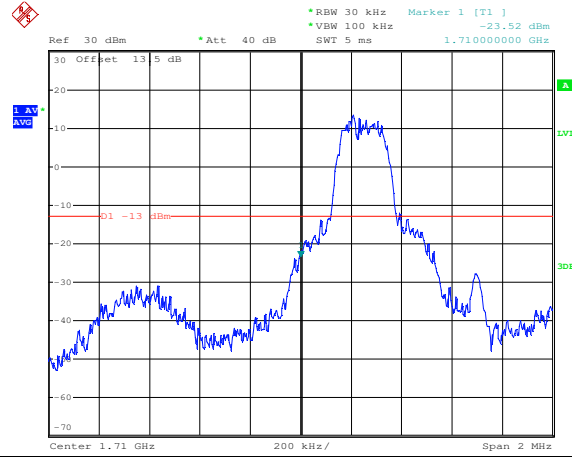

LTE FDD Band 4, Nominal Bandwidth: 1.4MHz

QPSK Low channel-1 RB offset 0

16QAM Low channel-1 RB offset 0

QPSK Low channel-6 RB offset 0

16QAM Low channel-6 RB offset 0

QPSK High channel-1 RB offset max

16QAM High channel-1 RB offset max

LTE FDD Band 4, Nominal Bandwidth: 3MHz

LTE FDD Band 4, Nominal Bandwidth: 5MHz

LTE FDD Band 4, Nominal Bandwidth: 10MHz

QPSK Low channel-1 RB offset 0

16QAM Low channel-1 RB offset 0

QPSK Low channel-50 RB offset 0

16QAM Low channel-50 RB offset 0

QPSK High channel-1 RB offset max

16QAM High channel-1 RB offset max

LTE FDD Band 4, Nominal Bandwidth: 15MHz

LTE FDD Band 4, Nominal Bandwidth: 20MHz