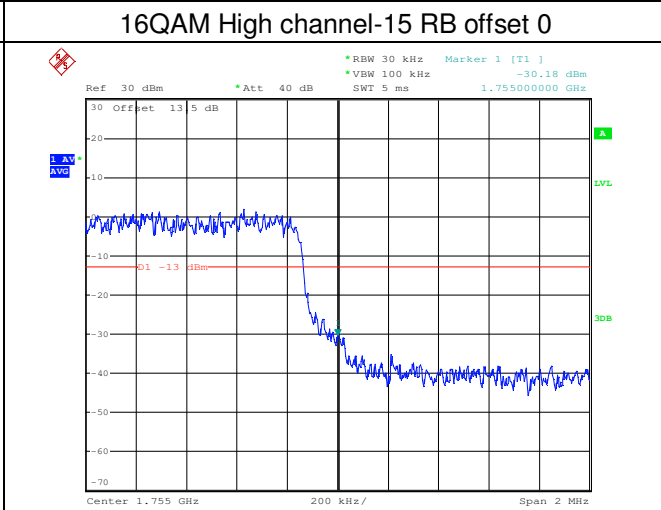

LTE FDD Band 4, Nominal Bandwidth: 1.4MHz

QPSK Low channel-1 RB offset 0

16QAM Low channel-1 RB offset 0

QPSK Low channel-6 RB offset 0

16QAM Low channel-6 RB offset 0

QPSK High channel-1 RB offset max

16QAM High channel-1 RB offset max

LTE FDD Band 4, Nominal Bandwidth: 3MHz

LTE FDD Band 4, Nominal Bandwidth: 5MHz

LTE FDD Band 4, Nominal Bandwidth: 10MHz

QPSK Low channel-1 RB offset 0

16QAM Low channel-1 RB offset 0

QPSK Low channel-50 RB offset 0

16QAM Low channel-50 RB offset 0

QPSK High channel-1 RB offset max

16QAM High channel-1 RB offset max

LTE FDD Band 4, Nominal Bandwidth: 15MHz

LTE FDD Band 4, Nominal Bandwidth: 20MHz