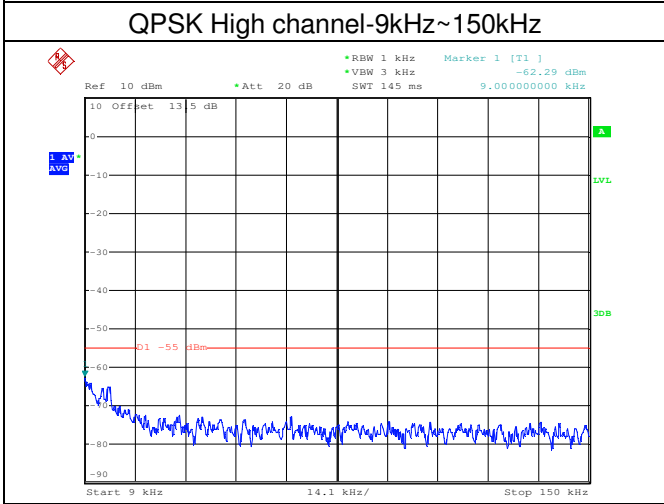

LTE TDD Band 41, Nominal Bandwidth: 10MHz

QPSK Low channel-9kHz~150kHz

QPSK Low channel-150kHz~30MHz

QPSK Low channel-30MHz~1GHz

QPSK Low channel-1GHz~20GHz

QPSK Middle channel-9kHz~150kHz

QPSK Middle channel-150kHz~30MHz

LTE TDD Band 41, Nominal Bandwidth: 15MHz

QPSK Low channel-9kHz~150kHz

QPSK Low channel-150kHz~30MHz

QPSK Low channel-30MHz~1GHz

QPSK Low channel-1GHz~20GHz

QPSK Middle channel-9kHz~150kHz

QPSK Middle channel-150kHz~30MHz

LTE TDD Band 41, Nominal Bandwidth: 20MHz

QPSK Low channel-9kHz~150kHz

QPSK Low channel-150kHz~30MHz

QPSK Low channel-30MHz~1GHz

QPSK Low channel-1GHz~20GHz

QPSK Middle channel-9kHz~150kHz

QPSK Middle channel-150kHz~30MHz