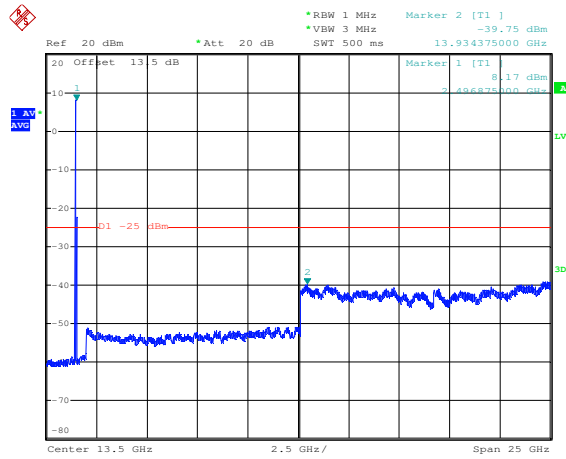

LTE TDD Band 41, Nominal Bandwidth: 10MHz

QPSK Low channel-9kHz~150kHz

QPSK Low channel-150kHz~30MHz

QPSK Low channel-30MHz~1GHz

QPSK Low channel-1GHz~20GHz

QPSK Middle channel-9kHz~150kHz

QPSK Middle channel-150kHz~30MHz

LTE TDD Band 41, Nominal Bandwidth: 15MHz

QPSK Low channel-9kHz~150kHz

QPSK Low channel-150kHz~30MHz

QPSK Low channel-30MHz~1GHz

QPSK Low channel-1GHz~20GHz

QPSK Middle channel-9kHz~150kHz

QPSK Middle channel-150kHz~30MHz

LTE TDD Band 41, Nominal Bandwidth: 20MHz

QPSK Low channel-9kHz~150kHz

QPSK Low channel-150kHz~30MHz

QPSK Low channel-30MHz~1GHz

QPSK Low channel-1GHz~20GHz

QPSK Middle channel-9kHz~150kHz

QPSK Middle channel-150kHz~30MHz

Note: All modes have been tested and we found QPSK modulation, full RB/0 offset test mode has the worst test result. Only record the worst test result.