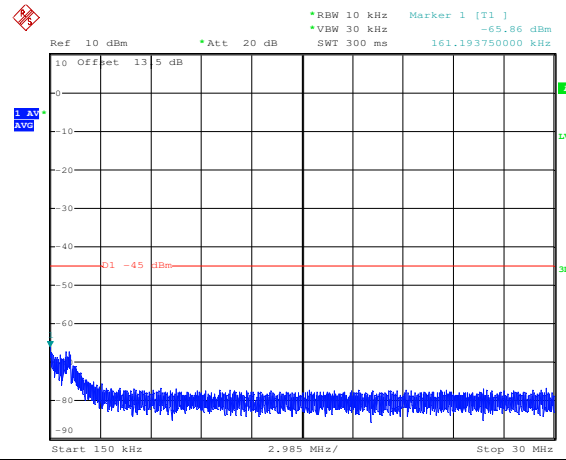

LTE TDD Band 41, Nominal Bandwidth: 5.0MHz

QPSK Low channel-9kHz~150kHz

QPSK Low channel-150kHz~30MHz

QPSK Low channel-30MHz~1GHz

QPSK Low channel-1GHz~20GHz

QPSK Middle channel-9kHz~150kHz

QPSK Middle channel-150kHz~30MHz

LTE TDD Band 41, Nominal Bandwidth: 10MHz

QPSK Low channel-9kHz~150kHz

QPSK Low channel-150kHz~30MHz

QPSK Low channel-30MHz~1GHz

QPSK Low channel-1GHz~20GHz

QPSK Middle channel-9kHz~150kHz

QPSK Middle channel-150kHz~30MHz

LTE TDD Band 41, Nominal Bandwidth: 15MHz

QPSK Low channel-9kHz~150kHz

QPSK Low channel-150kHz~30MHz

QPSK Low channel-30MHz~1GHz

QPSK Low channel-1GHz~20GHz

QPSK Middle channel-9kHz~150kHz

QPSK Middle channel-150kHz~30MHz

Note: All modes have been tested and we found QPSK modulation, full RB/0 offset test mode has the worst test result. Only record the worst test result.