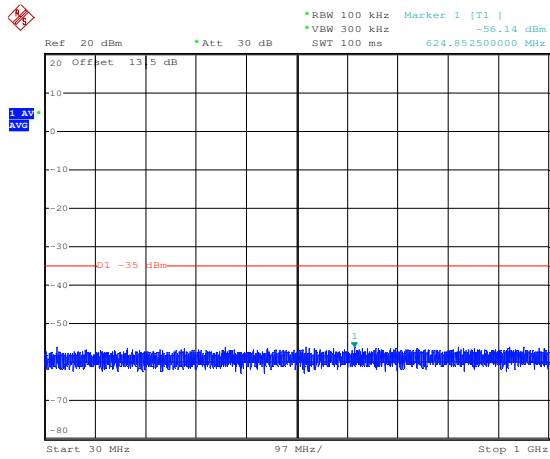

LTE TDD Band 41, Nominal Bandwidth: 20MHz

QPSK Low channel-9kHz~150kHz

QPSK Low channel-150kHz~30MHz

QPSK Low channel-30MHz~1GHz

QPSK Low channel-1GHz~20GHz

QPSK Middle channel-9kHz~150kHz

QPSK Middle channel-150kHz~30MHz

Note: All modes have been tested and we found QPSK modulation, full RB/0 offset test mode has the worst test result. Only record the worst test result.