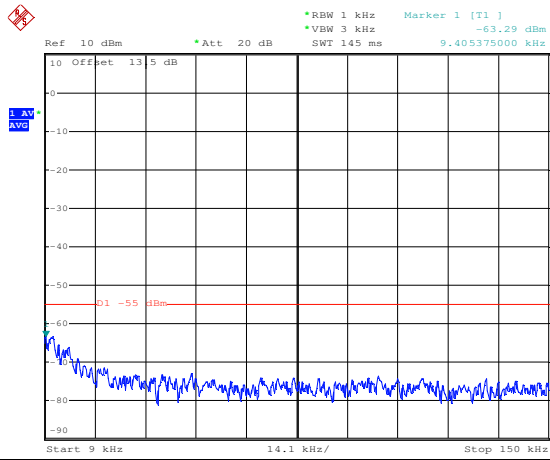

LTE TDD Band 41, Nominal Bandwidth: 10MHz

QPSK Low channel-9kHz~150kHz

QPSK Low channel-150kHz~30MHz

QPSK Low channel-30MHz~1GHz

QPSK Low channel-1GHz~20GHz

QPSK Middle channel-9kHz~150kHz

QPSK Middle channel-150kHz~30MHz

LTE TDD Band 41, Nominal Bandwidth: 15MHz

QPSK Low channel-9kHz~150kHz

QPSK Low channel-150kHz~30MHz

QPSK Low channel-30MHz~1GHz

QPSK Low channel-1GHz~20GHz

QPSK Middle channel-9kHz~150kHz

QPSK Middle channel-150kHz~30MHz

LTE TDD Band 41, Nominal Bandwidth: 20MHz

QPSK Low channel-9kHz~150kHz

QPSK Low channel-150kHz~30MHz

QPSK Low channel-30MHz~1GHz

QPSK Low channel-1GHz~20GHz

QPSK Middle channel-9kHz~150kHz

QPSK Middle channel-150kHz~30MHz

Note: All modes have been tested and we found QPSK modulation, full RB/0 offset test mode has the worst test result. Only record the worst test result.