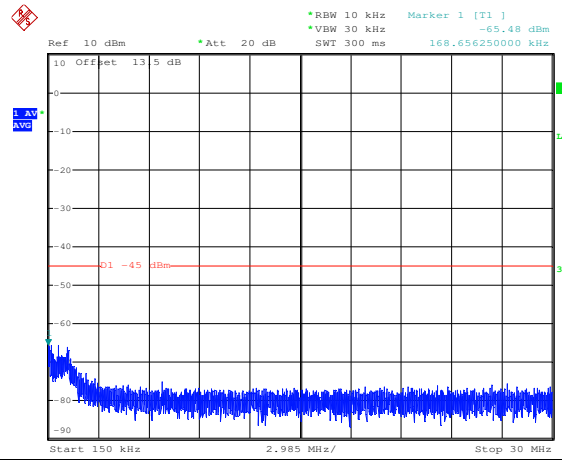

LTE TDD Band 41, Nominal Bandwidth: 15MHz

QPSK Low channel-9kHz~150kHz

QPSK Low channel-150kHz~30MHz

QPSK Low channel-30MHz~1GHz

QPSK Low channel-1GHz~20GHz

QPSK Middle channel-9kHz~150kHz

QPSK Middle channel-150kHz~30MHz

LTE TDD Band 41, Nominal Bandwidth: 20MHz

QPSK Low channel-9kHz~150kHz

QPSK Low channel-150kHz~30MHz

QPSK Low channel-30MHz~1GHz

QPSK Low channel-1GHz~20GHz

QPSK Middle channel-9kHz~150kHz

QPSK Middle channel-150kHz~30MHz

Note: All modes have been tested and we found QPSK modulation, full RB/0 offset test mode has the worst test result. Only record the worst test result.