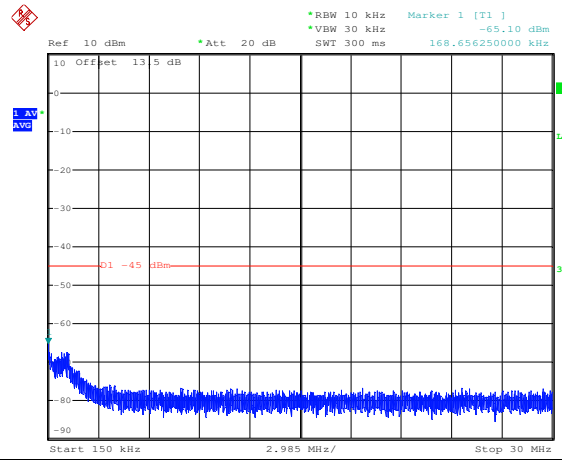

LTE TDD Band 41, Nominal Bandwidth: 5.0MHz

QPSK Low channel-9kHz~150kHz

QPSK Low channel-150kHz~30MHz

QPSK Low channel-30MHz~1GHz

QPSK Low channel-1GHz~20GHz

QPSK Middle channel-9kHz~150kHz

QPSK Middle channel-150kHz~30MHz

LTE TDD Band 41, Nominal Bandwidth: 10MHz

QPSK Low channel-9kHz~150kHz

QPSK Low channel-150kHz~30MHz

QPSK Low channel-30MHz~1GHz

QPSK Low channel-1GHz~20GHz

QPSK Middle channel-9kHz~150kHz

QPSK Middle channel-150kHz~30MHz

LTE TDD Band 41, Nominal Bandwidth: 15MHz

QPSK Low channel-9kHz~150kHz

QPSK Low channel-150kHz~30MHz

QPSK Low channel-30MHz~1GHz

QPSK Low channel-1GHz~20GHz

QPSK Middle channel-9kHz~150kHz

QPSK Middle channel-150kHz~30MHz

Note: All modes have been tested and we found QPSK modulation, full RB/0 offset test mode has the worst test result. Only record the worst test result.