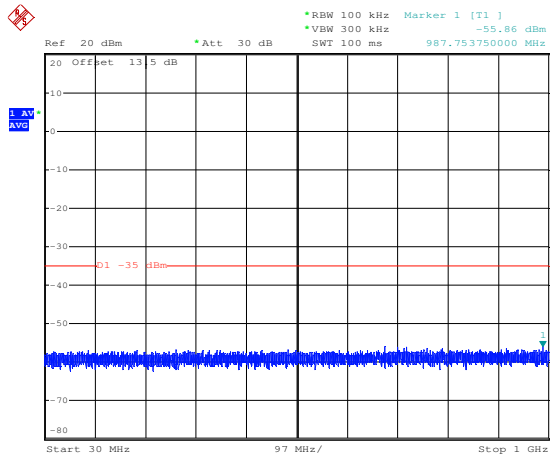

LTE TDD Band 41, Nominal Bandwidth: 10MHz

QPSK Low channel-9kHz~150kHz

QPSK Low channel-150kHz~30MHz

QPSK Low channel-30MHz~1GHz

QPSK Low channel-1GHz~20GHz

QPSK Middle channel-9kHz~150kHz

QPSK Middle channel-150kHz~30MHz

LTE TDD Band 41, Nominal Bandwidth: 15MHz

QPSK Low channel-9kHz~150kHz

QPSK Low channel-150kHz~30MHz

QPSK Low channel-30MHz~1GHz

QPSK Low channel-1GHz~20GHz

QPSK Middle channel-9kHz~150kHz

QPSK Middle channel-150kHz~30MHz