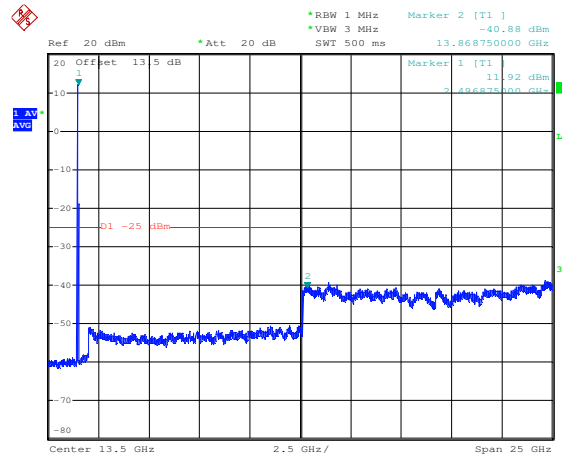

LTE TDD Band 41, Nominal Bandwidth: 5.0MHz

QPSK Low channel-9kHz~150kHz

QPSK Low channel-150kHz~30MHz

QPSK Low channel-30MHz~1GHz

QPSK Low channel-1GHz~20GHz

QPSK Middle channel-9kHz~150kHz

QPSK Middle channel-150kHz~30MHz

LTE TDD Band 41, Nominal Bandwidth: 10MHz

QPSK Low channel-9kHz~150kHz

QPSK Low channel-150kHz~30MHz

QPSK Low channel-30MHz~1GHz

QPSK Low channel-1GHz~20GHz

QPSK Middle channel-9kHz~150kHz

QPSK Middle channel-150kHz~30MHz

LTE TDD Band 41, Nominal Bandwidth: 15MHz

QPSK Low channel-9kHz~150kHz

QPSK Low channel-150kHz~30MHz

QPSK Low channel-30MHz~1GHz

QPSK Low channel-1GHz~20GHz

QPSK Middle channel-9kHz~150kHz

QPSK Middle channel-150kHz~30MHz