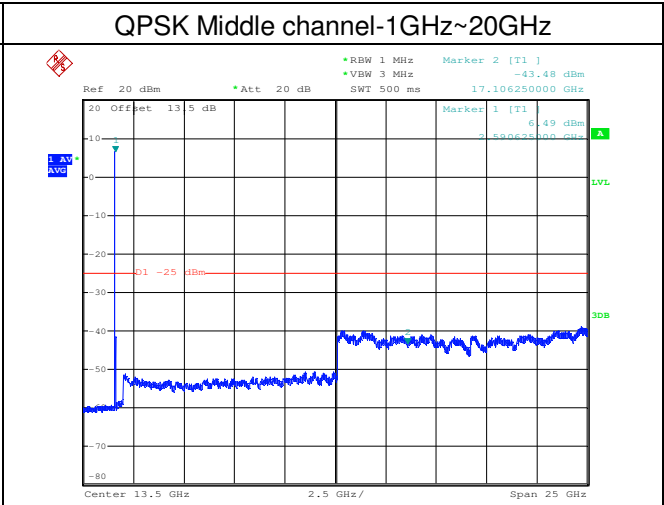

LTE TDD Band 41, Nominal Bandwidth: 5.0MHz

QPSK Low channel-9kHz~150kHz

QPSK Low channel-150kHz~30MHz

QPSK Low channel-30MHz~1GHz

QPSK Low channel-1GHz~20GHz

QPSK Middle channel-9kHz~150kHz

QPSK Middle channel-150kHz~30MHz

LTE TDD Band 41, Nominal Bandwidth: 10MHz

QPSK Low channel-9kHz~150kHz

QPSK Low channel-150kHz~30MHz

QPSK Low channel-30MHz~1GHz

QPSK Low channel-1GHz~20GHz

QPSK Middle channel-9kHz~150kHz

QPSK Middle channel-150kHz~30MHz