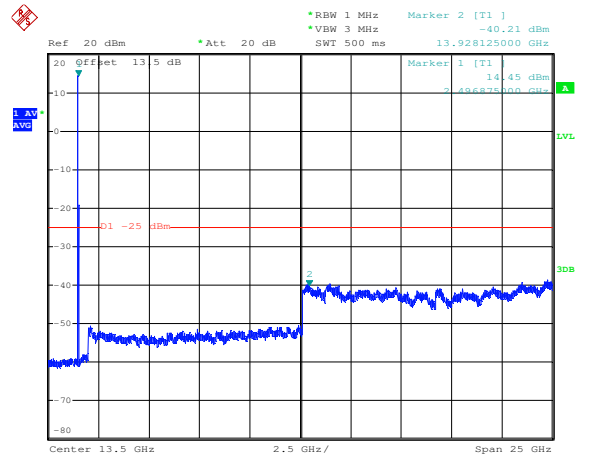

LTE TDD Band 41, Nominal Bandwidth: 5.0MHz

QPSK Low channel-9kHz~150kHz

QPSK Low channel-150kHz~30MHz

QPSK Low channel-30MHz~1GHz

QPSK Low channel-1GHz~20GHz

QPSK Middle channel-9kHz~150kHz

QPSK Middle channel-150kHz~30MHz

LTE TDD Band 41, Nominal Bandwidth: 10MHz

QPSK Low channel-9kHz~150kHz

QPSK Low channel-150kHz~30MHz

QPSK Low channel-30MHz~1GHz

QPSK Low channel-1GHz~20GHz

QPSK Middle channel-9kHz~150kHz

QPSK Middle channel-150kHz~30MHz

LTE TDD Band 41, Nominal Bandwidth: 15MHz

QPSK Low channel-9kHz~150kHz

QPSK Low channel-150kHz~30MHz

QPSK Low channel-30MHz~1GHz

QPSK Low channel-1GHz~20GHz

QPSK Middle channel-9kHz~150kHz

QPSK Middle channel-150kHz~30MHz

LTE TDD Band 41, Nominal Bandwidth: 20MHz

QPSK Low channel-9kHz~150kHz

QPSK Low channel-150kHz~30MHz

QPSK Low channel-30MHz~1GHz

QPSK Low channel-1GHz~20GHz

QPSK Middle channel-9kHz~150kHz

QPSK Middle channel-150kHz~30MHz