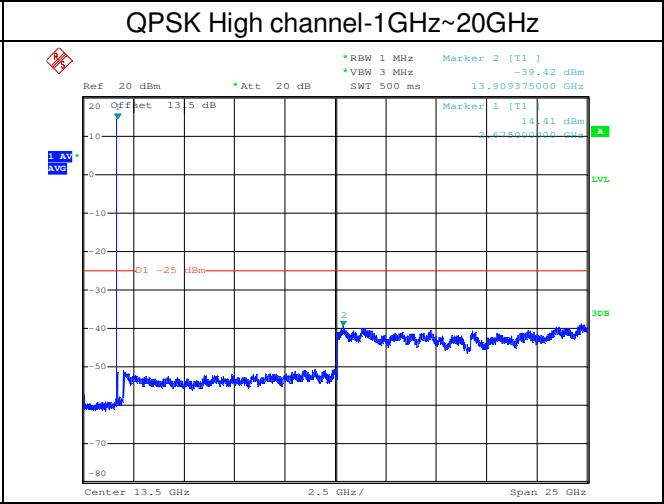

LTE TDD Band 41, Nominal Bandwidth: 10MHz

QPSK Low channel-9kHz~150kHz

QPSK Low channel-150kHz~30MHz

QPSK Low channel-30MHz~1GHz

QPSK Low channel-1GHz~20GHz

QPSK Middle channel-9kHz~150kHz

QPSK Middle channel-150kHz~30MHz

LTE TDD Band 41, Nominal Bandwidth: 15MHz

QPSK Low channel-9kHz~150kHz

QPSK Low channel-150kHz~30MHz

QPSK Low channel-30MHz~1GHz

QPSK Low channel-1GHz~20GHz

QPSK Middle channel-9kHz~150kHz

QPSK Middle channel-150kHz~30MHz

LTE TDD Band 41, Nominal Bandwidth: 20MHz

QPSK Low channel-9kHz~150kHz

QPSK Low channel-150kHz~30MHz

QPSK Low channel-30MHz~1GHz

QPSK Low channel-1GHz~20GHz

QPSK Middle channel-9kHz~150kHz

QPSK Middle channel-150kHz~30MHz

Note: All modes have been tested and we found QPSK modulation, full RB/0 offset test mode has the worst test result. Only record the worst test result.