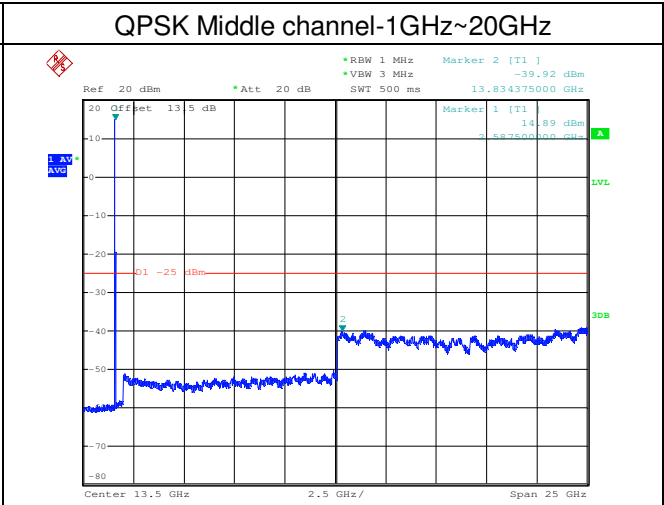

LTE TDD Band 41, Nominal Bandwidth: 5.0MHz

QPSK Low channel-9kHz~150kHz

QPSK Low channel-150kHz~30MHz

QPSK Low channel-30MHz~1GHz

QPSK Low channel-1GHz~20GHz

QPSK Middle channel-9kHz~150kHz

QPSK Middle channel-150kHz~30MHz

LTE TDD Band 41, Nominal Bandwidth: 10MHz

QPSK Low channel-9kHz~150kHz

QPSK Low channel-150kHz~30MHz

QPSK Low channel-30MHz~1GHz

QPSK Low channel-1GHz~20GHz

QPSK Middle channel-9kHz~150kHz

QPSK Middle channel-150kHz~30MHz

LTE TDD Band 41, Nominal Bandwidth: 15MHz

QPSK Low channel-9kHz~150kHz

QPSK Low channel-150kHz~30MHz

QPSK Low channel-30MHz~1GHz

QPSK Low channel-1GHz~20GHz

QPSK Middle channel-9kHz~150kHz

QPSK Middle channel-150kHz~30MHz