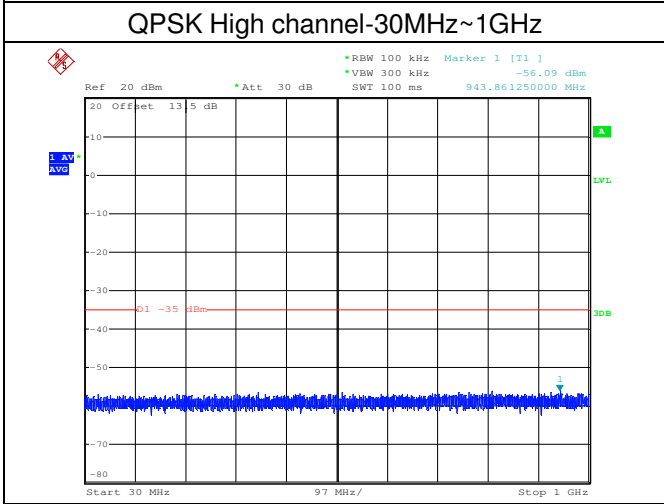

LTE TDD Band 41, Nominal Bandwidth: 5.0MHz

QPSK Low channel-9kHz~150kHz

QPSK Low channel-150kHz~30MHz

QPSK Low channel-30MHz~1GHz

QPSK Low channel-1GHz~20GHz

QPSK Middle channel-9kHz~150kHz

QPSK Middle channel-150kHz~30MHz

LTE TDD Band 41, Nominal Bandwidth: 10MHz

QPSK Low channel-9kHz~150kHz

QPSK Low channel-150kHz~30MHz

QPSK Low channel-30MHz~1GHz

QPSK Low channel-1GHz~20GHz

QPSK Middle channel-9kHz~150kHz

QPSK Middle channel-150kHz~30MHz

LTE TDD Band 41, Nominal Bandwidth: 15MHz

QPSK Low channel-9kHz~150kHz

QPSK Low channel-150kHz~30MHz

QPSK Low channel-30MHz~1GHz

QPSK Low channel-1GHz~20GHz

QPSK Middle channel-9kHz~150kHz

QPSK Middle channel-150kHz~30MHz