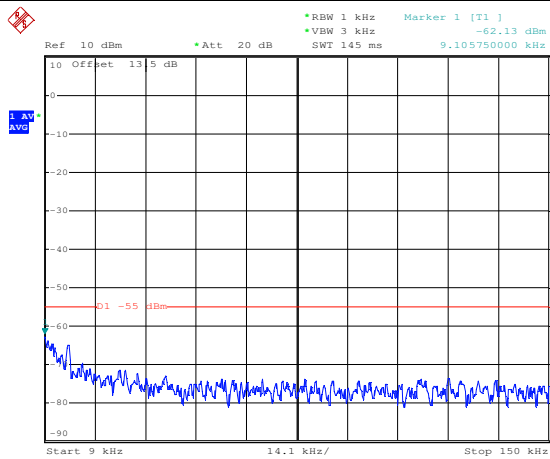

LTE TDD Band 41, Nominal Bandwidth: 20MHz

QPSK Low channel-9kHz~150kHz

QPSK Low channel-150kHz~30MHz

QPSK Low channel-30MHz~1GHz

QPSK Low channel-1GHz~20GHz

QPSK Middle channel-9kHz~150kHz

QPSK Middle channel-150kHz~30MHz

Note: All modes have been tested and we found QPSK modulation, full RB/0 offset test mode has the worst test result. Only record the worst test result.