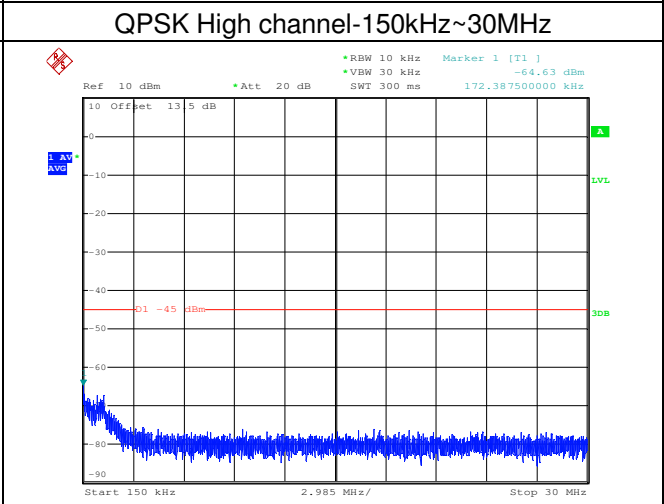

LTE TDD Band 41, Nominal Bandwidth: 5.0MHz

QPSK Low channel-9kHz~150kHz

QPSK Low channel-150kHz~30MHz

QPSK Low channel-30MHz~1GHz

QPSK Low channel-1GHz~20GHz

QPSK Middle channel-9kHz~150kHz

QPSK Middle channel-150kHz~30MHz

LTE TDD Band 41, Nominal Bandwidth: 10MHz

QPSK Low channel-9kHz~150kHz

QPSK Low channel-150kHz~30MHz

QPSK Low channel-30MHz~1GHz

QPSK Low channel-1GHz~20GHz

QPSK Middle channel-9kHz~150kHz

QPSK Middle channel-150kHz~30MHz

LTE TDD Band 41, Nominal Bandwidth: 15MHz

QPSK Low channel-9kHz~150kHz

QPSK Low channel-150kHz~30MHz

QPSK Low channel-30MHz~1GHz

QPSK Low channel-1GHz~20GHz

QPSK Middle channel-9kHz~150kHz

QPSK Middle channel-150kHz~30MHz