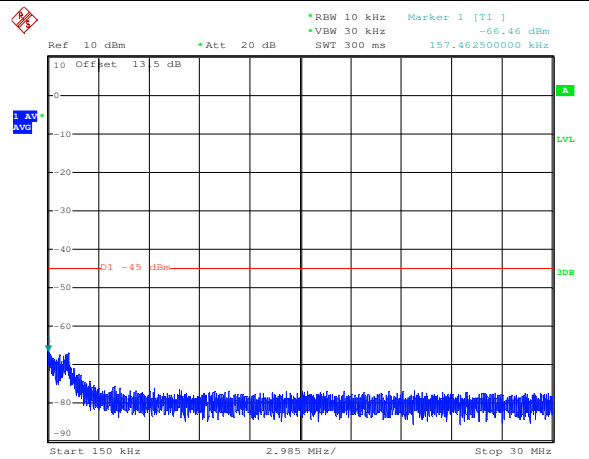

LTE TDD Band 41, Nominal Bandwidth: 20MHz

QPSK Low channel-9kHz~150kHz

QPSK Low channel-150kHz~30MHz

QPSK Low channel-30MHz~1GHz

QPSK Low channel-1GHz~20GHz

QPSK Middle channel-9kHz~150kHz

QPSK Middle channel-150kHz~30MHz

Note: All modes have been tested and we found QPSK modulation, full RB/0 offset test mode has the worst test result. Only record the worst test result.