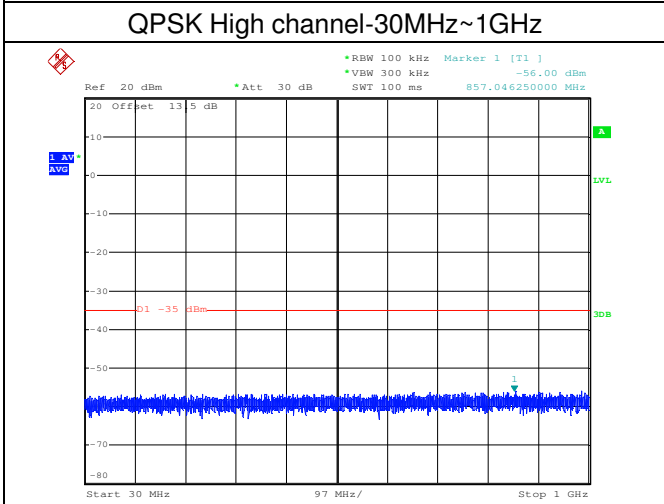

LTE TDD Band 41, Nominal Bandwidth: 5.0MHz

QPSK Low channel-9kHz~150kHz

QPSK Low channel-150kHz~30MHz

QPSK Low channel-30MHz~1GHz

QPSK Low channel-1GHz~20GHz

QPSK Middle channel-9kHz~150kHz

QPSK Middle channel-150kHz~30MHz

LTE TDD Band 41, Nominal Bandwidth: 10MHz

QPSK Low channel-9kHz~150kHz

QPSK Low channel-150kHz~30MHz

QPSK Low channel-30MHz~1GHz

QPSK Low channel-1GHz~20GHz

QPSK Middle channel-9kHz~150kHz

QPSK Middle channel-150kHz~30MHz

LTE TDD Band 41, Nominal Bandwidth: 15MHz

QPSK Low channel-9kHz~150kHz

QPSK Low channel-150kHz~30MHz

QPSK Low channel-30MHz~1GHz

QPSK Low channel-1GHz~20GHz

QPSK Middle channel-9kHz~150kHz

QPSK Middle channel-150kHz~30MHz