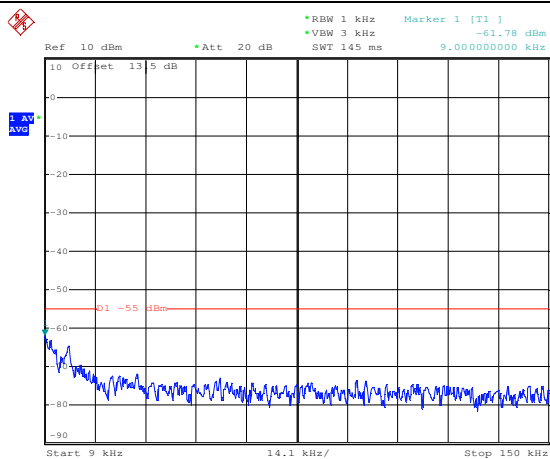

LTE TDD Band 41, Nominal Bandwidth: 5.0MHz

QPSK Low channel-9kHz~150kHz

QPSK Low channel-150kHz~30MHz

QPSK Low channel-30MHz~1GHz

QPSK Low channel-1GHz~20GHz

QPSK Middle channel-9kHz~150kHz

QPSK Middle channel-150kHz~30MHz

LTE TDD Band 41, Nominal Bandwidth: 10MHz

QPSK Low channel-9kHz~150kHz

QPSK Low channel-150kHz~30MHz

QPSK Low channel-30MHz~1GHz

QPSK Low channel-1GHz~20GHz

QPSK Middle channel-9kHz~150kHz

QPSK Middle channel-150kHz~30MHz

LTE TDD Band 41, Nominal Bandwidth: 15MHz

QPSK Low channel-9kHz~150kHz

QPSK Low channel-150kHz~30MHz

QPSK Low channel-30MHz~1GHz

QPSK Low channel-1GHz~20GHz

QPSK Middle channel-9kHz~150kHz

QPSK Middle channel-150kHz~30MHz