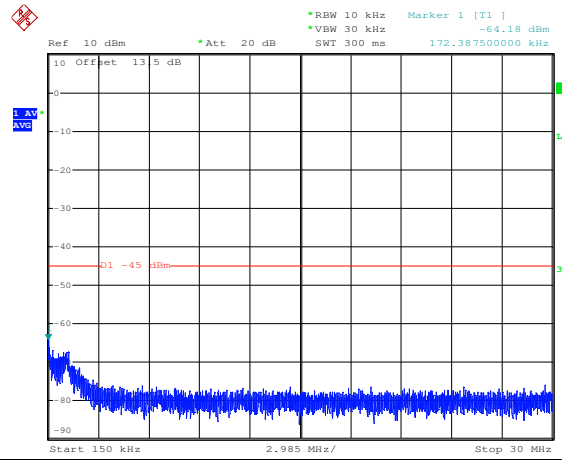

LTE TDD Band 41, Nominal Bandwidth: 5.0MHz

QPSK Low channel-9kHz~150kHz

QPSK Low channel-150kHz~30MHz

QPSK Low channel-30MHz~1GHz

QPSK Low channel-1GHz~20GHz

QPSK Middle channel-9kHz~150kHz

QPSK Middle channel-150kHz~30MHz

LTE TDD Band 41, Nominal Bandwidth: 10MHz

QPSK Low channel-9kHz~150kHz

QPSK Low channel-150kHz~30MHz

QPSK Low channel-30MHz~1GHz

QPSK Low channel-1GHz~20GHz

QPSK Middle channel-9kHz~150kHz

QPSK Middle channel-150kHz~30MHz

LTE TDD Band 41, Nominal Bandwidth: 15MHz

QPSK Low channel-9kHz~150kHz

QPSK Low channel-150kHz~30MHz

QPSK Low channel-30MHz~1GHz

QPSK Low channel-1GHz~20GHz

QPSK Middle channel-9kHz~150kHz

QPSK Middle channel-150kHz~30MHz

Note: All modes have been tested and we found QPSK modulation, full RB/0 offset test mode has the worst test result. Only record the worst test result.