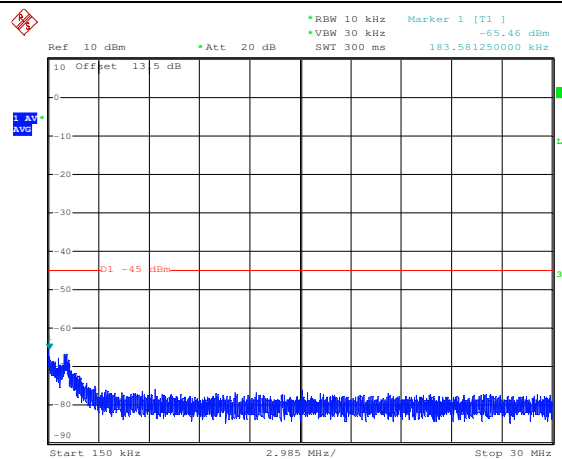

LTE TDD Band 41, Nominal Bandwidth: 5.0MHz

QPSK Low channel-9kHz~150kHz

QPSK Low channel-150kHz~30MHz

QPSK Low channel-30MHz~1GHz

QPSK Low channel-1GHz~20GHz

QPSK Middle channel-9kHz~150kHz

QPSK Middle channel-150kHz~30MHz

LTE TDD Band 41, Nominal Bandwidth: 10MHz

QPSK Low channel-9kHz~150kHz

QPSK Low channel-150kHz~30MHz

QPSK Low channel-30MHz~1GHz

QPSK Low channel-1GHz~20GHz

QPSK Middle channel-9kHz~150kHz

QPSK Middle channel-150kHz~30MHz

LTE TDD Band 41, Nominal Bandwidth: 15MHz

QPSK Low channel-9kHz~150kHz

QPSK Low channel-150kHz~30MHz

QPSK Low channel-30MHz~1GHz

QPSK Low channel-1GHz~20GHz

QPSK Middle channel-9kHz~150kHz

QPSK Middle channel-150kHz~30MHz