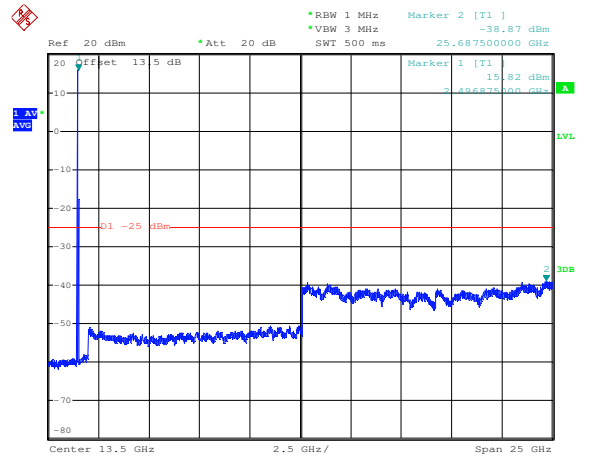

LTE TDD Band 41, Nominal Bandwidth: 15MHz

QPSK Low channel-9kHz~150kHz

QPSK Low channel-150kHz~30MHz

QPSK Low channel-30MHz~1GHz

QPSK Low channel-1GHz~20GHz

QPSK Middle channel-9kHz~150kHz

QPSK Middle channel-150kHz~30MHz

LTE TDD Band 41, Nominal Bandwidth: 20MHz

QPSK Low channel-9kHz~150kHz

QPSK Low channel-150kHz~30MHz

QPSK Low channel-30MHz~1GHz

QPSK Low channel-1GHz~20GHz

QPSK Middle channel-9kHz~150kHz

QPSK Middle channel-150kHz~30MHz

Note: All modes have been tested and we found QPSK modulation, full RB/0 offset test mode has the worst test result. Only record the worst test result.