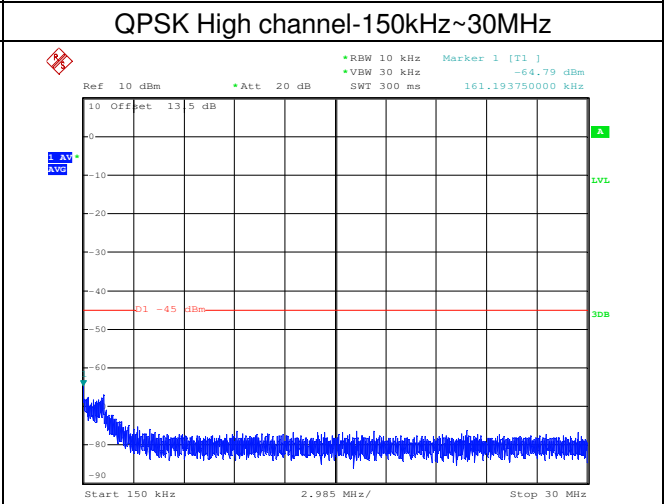

LTE TDD Band 41, Nominal Bandwidth: 5.0MHz

QPSK Low channel-9kHz~150kHz

QPSK Low channel-150kHz~30MHz

QPSK Low channel-30MHz~1GHz

QPSK Low channel-1GHz~20GHz

QPSK Middle channel-9kHz~150kHz

QPSK Middle channel-150kHz~30MHz

LTE TDD Band 41, Nominal Bandwidth: 10MHz

QPSK Low channel-9kHz~150kHz

QPSK Low channel-150kHz~30MHz

QPSK Low channel-30MHz~1GHz

QPSK Low channel-1GHz~20GHz

QPSK Middle channel-9kHz~150kHz

QPSK Middle channel-150kHz~30MHz

LTE TDD Band 41, Nominal Bandwidth: 15MHz

QPSK Low channel-9kHz~150kHz

QPSK Low channel-150kHz~30MHz

QPSK Low channel-30MHz~1GHz

QPSK Low channel-1GHz~20GHz

QPSK Middle channel-9kHz~150kHz

QPSK Middle channel-150kHz~30MHz