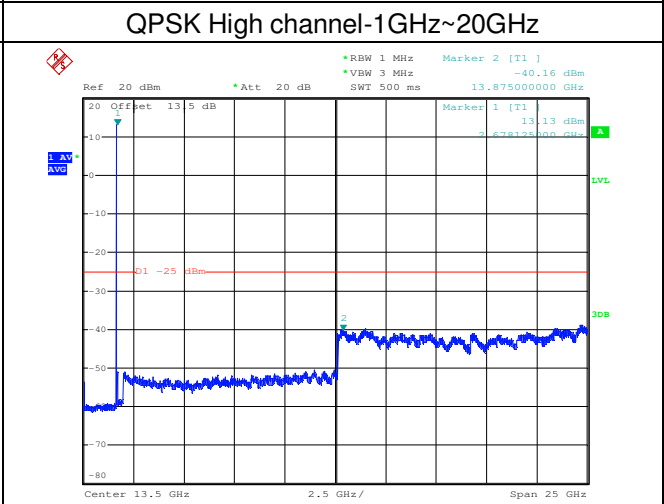

LTE TDD Band 41, Nominal Bandwidth: 5.0MHz

QPSK Low channel-9kHz~150kHz

QPSK Low channel-150kHz~30MHz

QPSK Low channel-30MHz~1GHz

QPSK Low channel-1GHz~20GHz

QPSK Middle channel-9kHz~150kHz

QPSK Middle channel-150kHz~30MHz

LTE TDD Band 41, Nominal Bandwidth: 10MHz

QPSK Low channel-9kHz~150kHz

QPSK Low channel-150kHz~30MHz

QPSK Low channel-30MHz~1GHz

QPSK Low channel-1GHz~20GHz

QPSK Middle channel-9kHz~150kHz

QPSK Middle channel-150kHz~30MHz

LTE TDD Band 41, Nominal Bandwidth: 15MHz

QPSK Low channel-9kHz~150kHz

QPSK Low channel-150kHz~30MHz

QPSK Low channel-30MHz~1GHz

QPSK Low channel-1GHz~20GHz

QPSK Middle channel-9kHz~150kHz

QPSK Middle channel-150kHz~30MHz