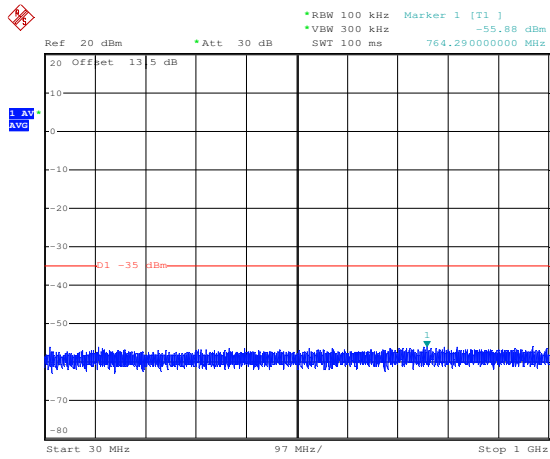

LTE TDD Band 41, Nominal Bandwidth: 15MHz

QPSK Low channel-9kHz~150kHz

QPSK Low channel-150kHz~30MHz

QPSK Low channel-30MHz~1GHz

QPSK Low channel-1GHz~20GHz

QPSK Middle channel-9kHz~150kHz

QPSK Middle channel-150kHz~30MHz

LTE TDD Band 41, Nominal Bandwidth: 20MHz

QPSK Low channel-9kHz~150kHz

QPSK Low channel-150kHz~30MHz

QPSK Low channel-30MHz~1GHz

QPSK Low channel-1GHz~20GHz

QPSK Middle channel-9kHz~150kHz

QPSK Middle channel-150kHz~30MHz

Note: All modes have been tested and we found QPSK modulation, full RB/0 offset test mode has the worst test result. Only record the worst test result.