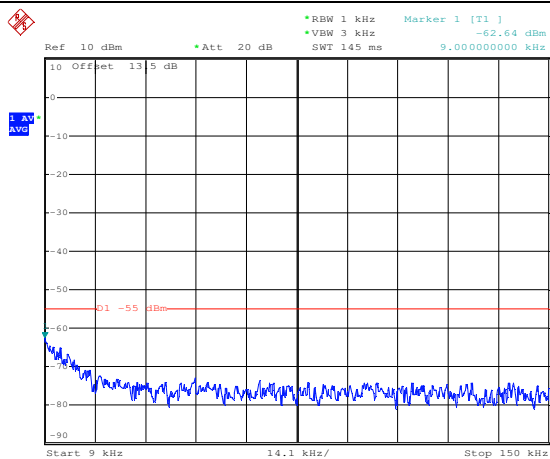

LTE TDD Band 41, Nominal Bandwidth: 10MHz

QPSK Low channel-9kHz~150kHz

QPSK Low channel-150kHz~30MHz

QPSK Low channel-30MHz~1GHz

QPSK Low channel-1GHz~20GHz

QPSK Middle channel-9kHz~150kHz

QPSK Middle channel-150kHz~30MHz

LTE TDD Band 41, Nominal Bandwidth: 15MHz

QPSK Low channel-9kHz~150kHz

QPSK Low channel-150kHz~30MHz

QPSK Low channel-30MHz~1GHz

QPSK Low channel-1GHz~20GHz

QPSK Middle channel-9kHz~150kHz

QPSK Middle channel-150kHz~30MHz