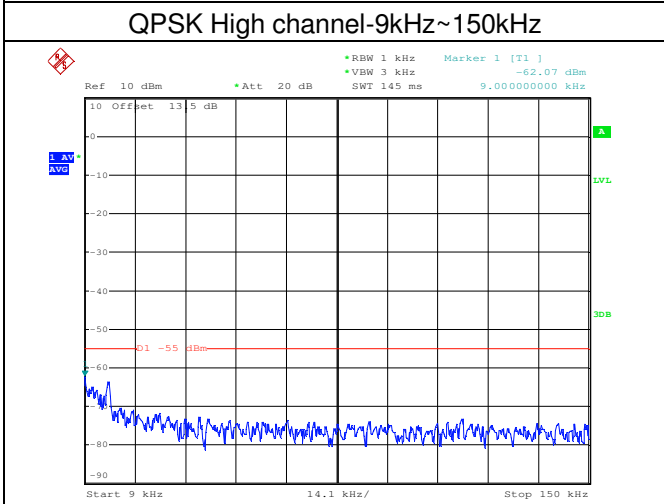

LTE TDD Band 41, Nominal Bandwidth: 5.0MHz

QPSK Low channel-9kHz~150kHz

QPSK Low channel-150kHz~30MHz

QPSK Low channel-30MHz~1GHz

QPSK Low channel-1GHz~20GHz

QPSK Middle channel-9kHz~150kHz

QPSK Middle channel-150kHz~30MHz

LTE TDD Band 41, Nominal Bandwidth: 10MHz

QPSK Low channel-9kHz~150kHz

QPSK Low channel-150kHz~30MHz

QPSK Low channel-30MHz~1GHz

QPSK Low channel-1GHz~20GHz

QPSK Middle channel-9kHz~150kHz

QPSK Middle channel-150kHz~30MHz

LTE TDD Band 41, Nominal Bandwidth: 15MHz

QPSK Low channel-9kHz~150kHz

QPSK Low channel-150kHz~30MHz

QPSK Low channel-30MHz~1GHz

QPSK Low channel-1GHz~20GHz

QPSK Middle channel-9kHz~150kHz

QPSK Middle channel-150kHz~30MHz