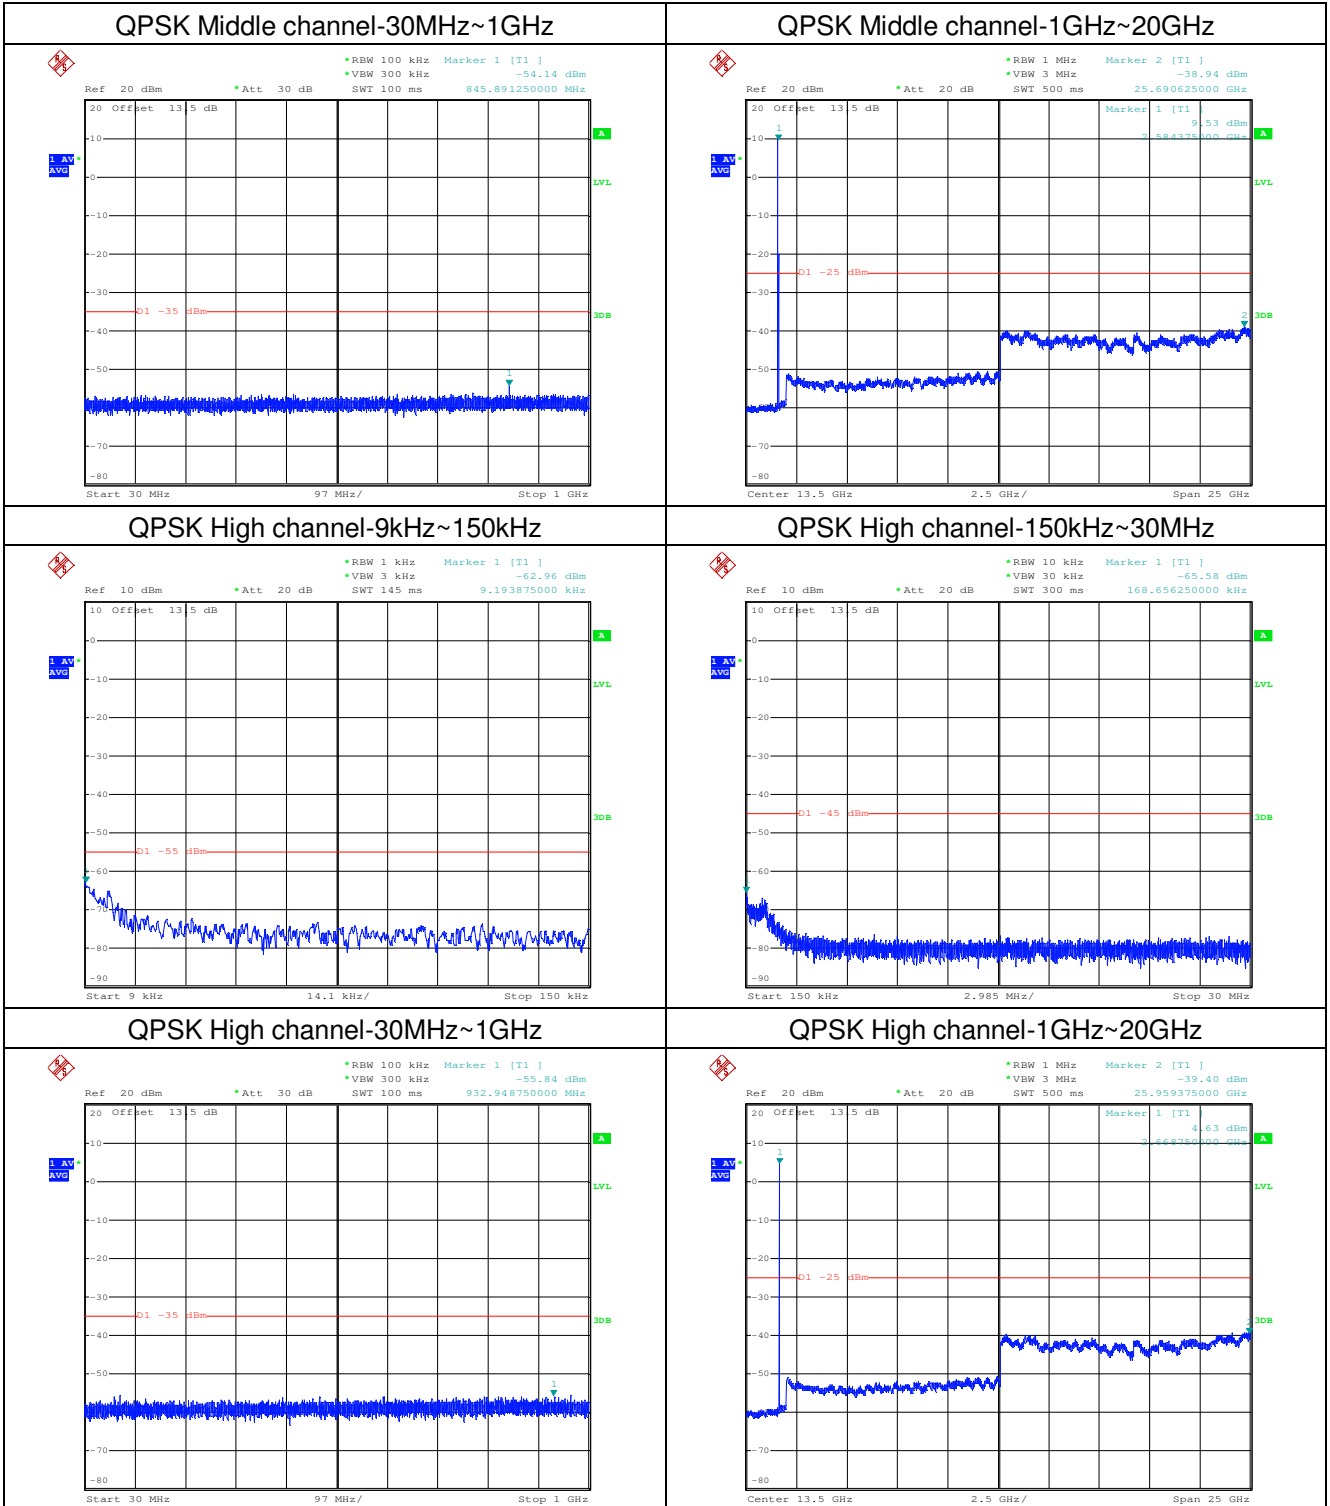

LTE TDD Band 41, Nominal Bandwidth: 10MHz

QPSK Low channel-9kHz~150kHz

QPSK Low channel-150kHz~30MHz

QPSK Low channel-30MHz~1GHz

QPSK Low channel-1GHz~20GHz

QPSK Middle channel-9kHz~150kHz

QPSK Middle channel-150kHz~30MHz

LTE TDD Band 41, Nominal Bandwidth: 15MHz

QPSK Low channel-9kHz~150kHz

QPSK Low channel-150kHz~30MHz

QPSK Low channel-30MHz~1GHz

QPSK Low channel-1GHz~20GHz

QPSK Middle channel-9kHz~150kHz

QPSK Middle channel-150kHz~30MHz

LTE TDD Band 41, Nominal Bandwidth: 20MHz

QPSK Low channel-9kHz~150kHz

QPSK Low channel-150kHz~30MHz

QPSK Low channel-30MHz~1GHz

QPSK Low channel-1GHz~20GHz

QPSK Middle channel-9kHz~150kHz

QPSK Middle channel-150kHz~30MHz

Note: All modes have been tested and we found QPSK modulation, full RB/0 offset test mode has the worst test result. Only record the worst test result.