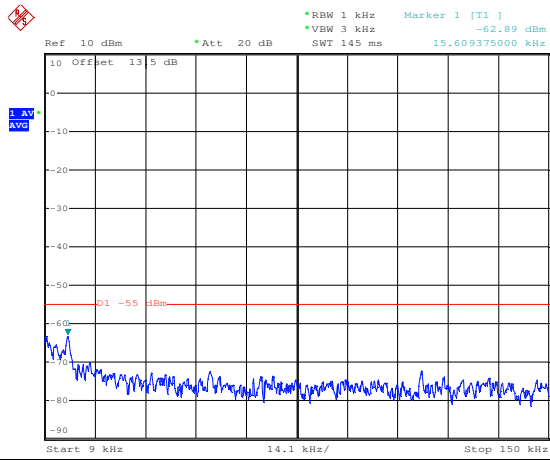

LTE TDD Band 41, Nominal Bandwidth: 5.0MHz

QPSK Low channel-9kHz~150kHz

QPSK Low channel-150kHz~30MHz

QPSK Low channel-30MHz~1GHz

QPSK Low channel-1GHz~20GHz

QPSK Middle channel-9kHz~150kHz

QPSK Middle channel-150kHz~30MHz

LTE TDD Band 41, Nominal Bandwidth: 10MHz

QPSK Low channel-9kHz~150kHz

QPSK Low channel-150kHz~30MHz

QPSK Low channel-30MHz~1GHz

QPSK Low channel-1GHz~20GHz

QPSK Middle channel-9kHz~150kHz

QPSK Middle channel-150kHz~30MHz

LTE TDD Band 41, Nominal Bandwidth: 15MHz

QPSK Low channel-9kHz~150kHz

QPSK Low channel-150kHz~30MHz

QPSK Low channel-30MHz~1GHz

QPSK Low channel-1GHz~20GHz

QPSK Middle channel-9kHz~150kHz

QPSK Middle channel-150kHz~30MHz