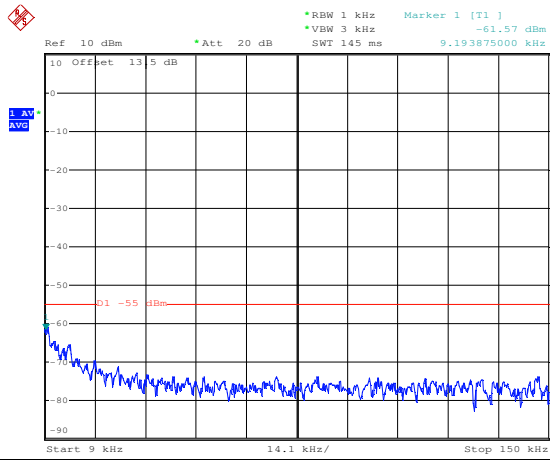

LTE TDD Band 41, Nominal Bandwidth: 5.0MHz

QPSK Low channel-9kHz~150kHz

QPSK Low channel-150kHz~30MHz

QPSK Low channel-30MHz~1GHz

QPSK Low channel-1GHz~20GHz

QPSK Middle channel-9kHz~150kHz

QPSK Middle channel-150kHz~30MHz

LTE TDD Band 41, Nominal Bandwidth: 10MHz

QPSK Low channel-9kHz~150kHz

QPSK Low channel-150kHz~30MHz

QPSK Low channel-30MHz~1GHz

QPSK Low channel-1GHz~20GHz

QPSK Middle channel-9kHz~150kHz

QPSK Middle channel-150kHz~30MHz

LTE TDD Band 41, Nominal Bandwidth: 15MHz

QPSK Low channel-9kHz~150kHz

QPSK Low channel-150kHz~30MHz

QPSK Low channel-30MHz~1GHz

QPSK Low channel-1GHz~20GHz

QPSK Middle channel-9kHz~150kHz

QPSK Middle channel-150kHz~30MHz