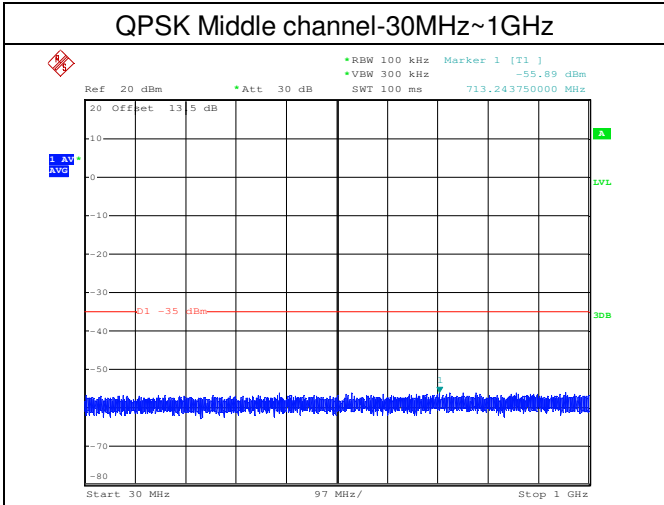

LTE TDD Band 41, Nominal Bandwidth: 5.0MHz

QPSK Low channel-9kHz~150kHz

QPSK Low channel-150kHz~30MHz

QPSK Low channel-30MHz~1GHz

QPSK Low channel-1GHz~20GHz

QPSK Middle channel-9kHz~150kHz

QPSK Middle channel-150kHz~30MHz

LTE TDD Band 41, Nominal Bandwidth: 10MHz

QPSK Low channel-9kHz~150kHz

QPSK Low channel-150kHz~30MHz

QPSK Low channel-30MHz~1GHz

QPSK Low channel-1GHz~20GHz

QPSK Middle channel-9kHz~150kHz

QPSK Middle channel-150kHz~30MHz

LTE TDD Band 41, Nominal Bandwidth: 15MHz

QPSK Low channel-9kHz~150kHz

QPSK Low channel-150kHz~30MHz

QPSK Low channel-30MHz~1GHz

QPSK Low channel-1GHz~20GHz

QPSK Middle channel-9kHz~150kHz

QPSK Middle channel-150kHz~30MHz