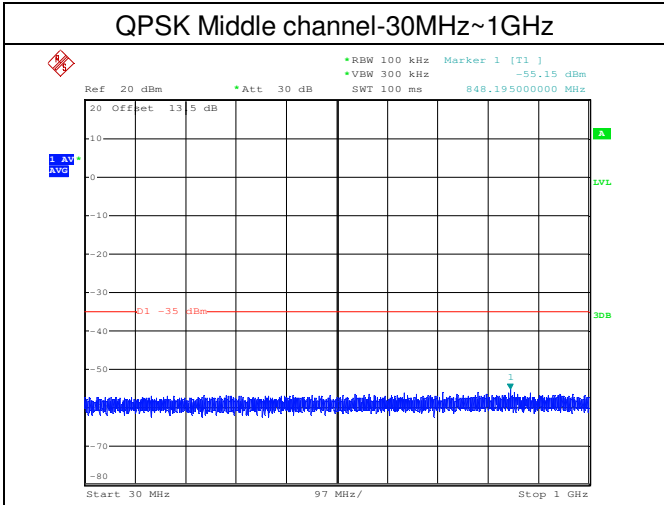

LTE TDD Band 41, Nominal Bandwidth: 15MHz

QPSK Low channel-9kHz~150kHz

QPSK Low channel-150kHz~30MHz

QPSK Low channel-30MHz~1GHz

QPSK Low channel-1GHz~20GHz

QPSK Middle channel-9kHz~150kHz

QPSK Middle channel-150kHz~30MHz

LTE TDD Band 41, Nominal Bandwidth: 20MHz

QPSK Low channel-9kHz~150kHz

QPSK Low channel-150kHz~30MHz

QPSK Low channel-30MHz~1GHz

QPSK Low channel-1GHz~20GHz

QPSK Middle channel-9kHz~150kHz

QPSK Middle channel-150kHz~30MHz