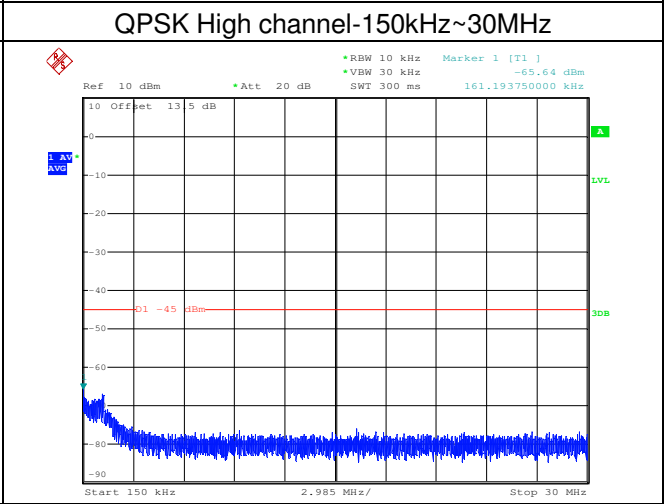

LTE TDD Band 41, Nominal Bandwidth: 10MHz

QPSK Low channel-9kHz~150kHz

QPSK Low channel-150kHz~30MHz

QPSK Low channel-30MHz~1GHz

QPSK Low channel-1GHz~20GHz

QPSK Middle channel-9kHz~150kHz

QPSK Middle channel-150kHz~30MHz

LTE TDD Band 41, Nominal Bandwidth: 15MHz

QPSK Low channel-9kHz~150kHz

QPSK Low channel-150kHz~30MHz

QPSK Low channel-30MHz~1GHz

QPSK Low channel-1GHz~20GHz

QPSK Middle channel-9kHz~150kHz

QPSK Middle channel-150kHz~30MHz

LTE TDD Band 41, Nominal Bandwidth: 20MHz

QPSK Low channel-9kHz~150kHz

QPSK Low channel-150kHz~30MHz

QPSK Low channel-30MHz~1GHz

QPSK Low channel-1GHz~20GHz

QPSK Middle channel-9kHz~150kHz

QPSK Middle channel-150kHz~30MHz