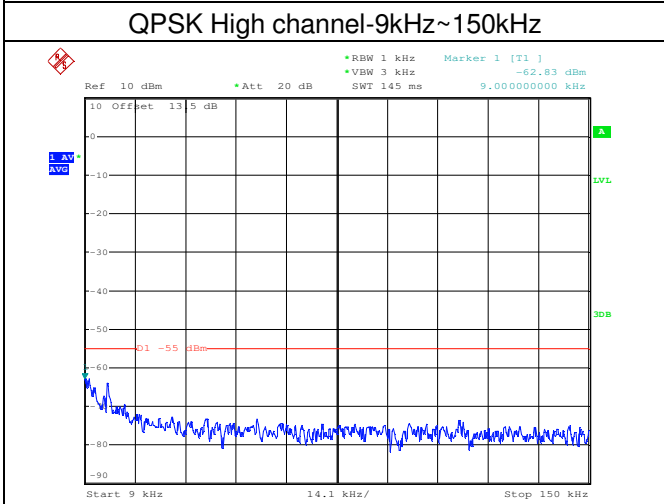

LTE TDD Band 41, Nominal Bandwidth: 5.0MHz

QPSK Low channel-9kHz~150kHz

QPSK Low channel-150kHz~30MHz

QPSK Low channel-30MHz~1GHz

QPSK Low channel-1GHz~20GHz

QPSK Middle channel-9kHz~150kHz

QPSK Middle channel-150kHz~30MHz

LTE TDD Band 41, Nominal Bandwidth: 10MHz

QPSK Low channel-9kHz~150kHz

QPSK Low channel-150kHz~30MHz

QPSK Low channel-30MHz~1GHz

QPSK Low channel-1GHz~20GHz

QPSK Middle channel-9kHz~150kHz

QPSK Middle channel-150kHz~30MHz

LTE TDD Band 41, Nominal Bandwidth: 15MHz

QPSK Low channel-9kHz~150kHz

QPSK Low channel-150kHz~30MHz

QPSK Low channel-30MHz~1GHz

QPSK Low channel-1GHz~20GHz

QPSK Middle channel-9kHz~150kHz

QPSK Middle channel-150kHz~30MHz