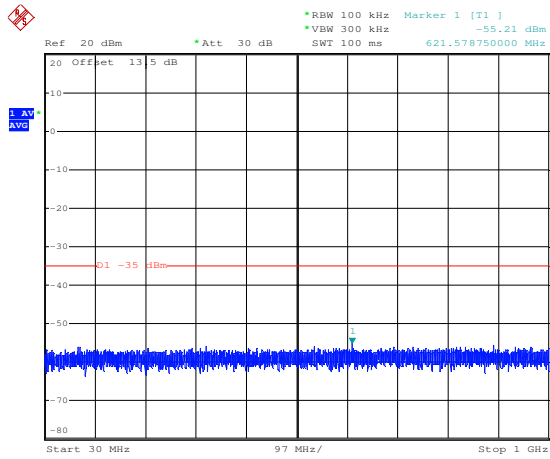

LTE TDD Band 41, Nominal Bandwidth: 5.0MHz

QPSK Low channel-9kHz~150kHz

QPSK Low channel-150kHz~30MHz

QPSK Low channel-30MHz~1GHz

QPSK Low channel-1GHz~20GHz

QPSK Middle channel-9kHz~150kHz

QPSK Middle channel-150kHz~30MHz

LTE TDD Band 41, Nominal Bandwidth: 10MHz

QPSK Low channel-9kHz~150kHz

QPSK Low channel-150kHz~30MHz

QPSK Low channel-30MHz~1GHz

QPSK Low channel-1GHz~20GHz

QPSK Middle channel-9kHz~150kHz

QPSK Middle channel-150kHz~30MHz

LTE TDD Band 41, Nominal Bandwidth: 15MHz

QPSK Low channel-9kHz~150kHz

QPSK Low channel-150kHz~30MHz

QPSK Low channel-30MHz~1GHz

QPSK Low channel-1GHz~20GHz

QPSK Middle channel-9kHz~150kHz

QPSK Middle channel-150kHz~30MHz