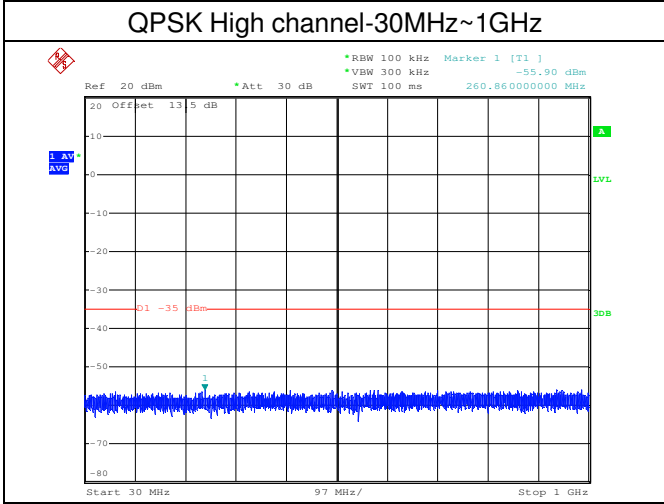

LTE TDD Band 41, Nominal Bandwidth: 15MHz

QPSK Low channel-9kHz~150kHz

QPSK Low channel-150kHz~30MHz

QPSK Low channel-30MHz~1GHz

QPSK Low channel-1GHz~20GHz

QPSK Middle channel-9kHz~150kHz

QPSK Middle channel-150kHz~30MHz

LTE TDD Band 41, Nominal Bandwidth: 20MHz

QPSK Low channel-9kHz~150kHz

QPSK Low channel-150kHz~30MHz

QPSK Low channel-30MHz~1GHz

QPSK Low channel-1GHz~20GHz

QPSK Middle channel-9kHz~150kHz

QPSK Middle channel-150kHz~30MHz

Note: All modes have been tested and we found QPSK modulation, full RB/0 offset test mode has the worst test result. Only record the worst test result.