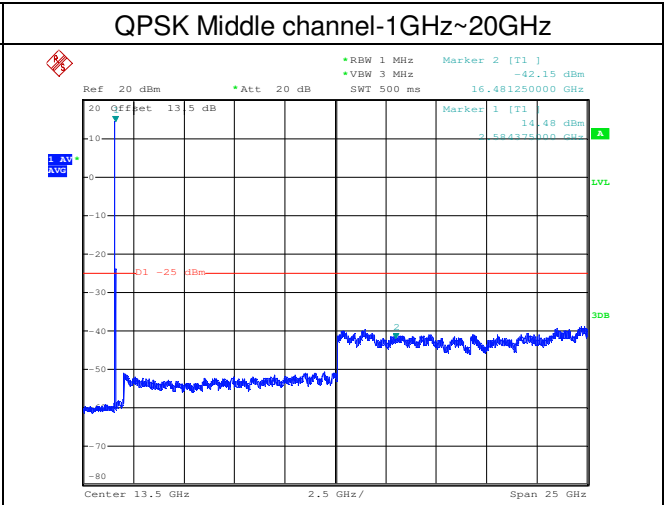

LTE TDD Band 41, Nominal Bandwidth: 10MHz

QPSK Low channel-9kHz~150kHz

QPSK Low channel-150kHz~30MHz

QPSK Low channel-30MHz~1GHz

QPSK Low channel-1GHz~20GHz

QPSK Middle channel-9kHz~150kHz

QPSK Middle channel-150kHz~30MHz

LTE TDD Band 41, Nominal Bandwidth: 15MHz

QPSK Low channel-9kHz~150kHz

QPSK Low channel-150kHz~30MHz

QPSK Low channel-30MHz~1GHz

QPSK Low channel-1GHz~20GHz

QPSK Middle channel-9kHz~150kHz

QPSK Middle channel-150kHz~30MHz

LTE TDD Band 41, Nominal Bandwidth: 20MHz

QPSK Low channel-9kHz~150kHz

QPSK Low channel-150kHz~30MHz

QPSK Low channel-30MHz~1GHz

QPSK Low channel-1GHz~20GHz

QPSK Middle channel-9kHz~150kHz

QPSK Middle channel-150kHz~30MHz