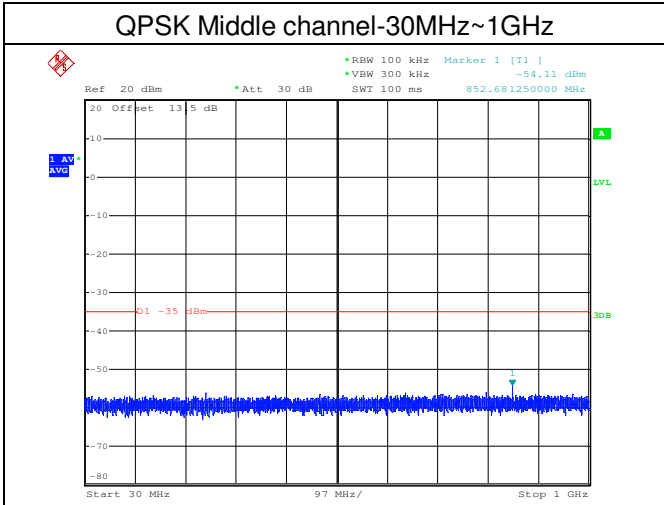

LTE TDD Band 41, Nominal Bandwidth: 5.0MHz

QPSK Low channel-9kHz~150kHz

QPSK Low channel-150kHz~30MHz

QPSK Low channel-30MHz~1GHz

QPSK Low channel-1GHz~20GHz

QPSK Middle channel-9kHz~150kHz

QPSK Middle channel-150kHz~30MHz

LTE TDD Band 41, Nominal Bandwidth: 10MHz

QPSK Low channel-9kHz~150kHz

QPSK Low channel-150kHz~30MHz

QPSK Low channel-30MHz~1GHz

QPSK Low channel-1GHz~20GHz

QPSK Middle channel-9kHz~150kHz

QPSK Middle channel-150kHz~30MHz