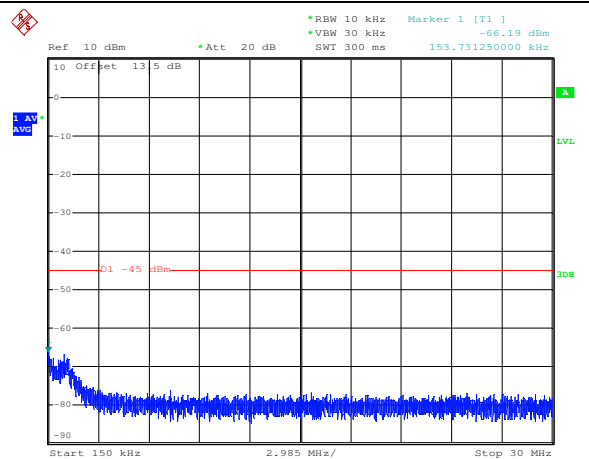

LTE TDD Band 41, Nominal Bandwidth: 10MHz

QPSK Low channel-9kHz~150kHz

QPSK Low channel-150kHz~30MHz

QPSK Low channel-30MHz~1GHz

QPSK Low channel-1GHz~20GHz

QPSK Middle channel-9kHz~150kHz

QPSK Middle channel-150kHz~30MHz

LTE TDD Band 41, Nominal Bandwidth: 15MHz

QPSK Low channel-9kHz~150kHz

QPSK Low channel-150kHz~30MHz

QPSK Low channel-30MHz~1GHz

QPSK Low channel-1GHz~20GHz

QPSK Middle channel-9kHz~150kHz

QPSK Middle channel-150kHz~30MHz