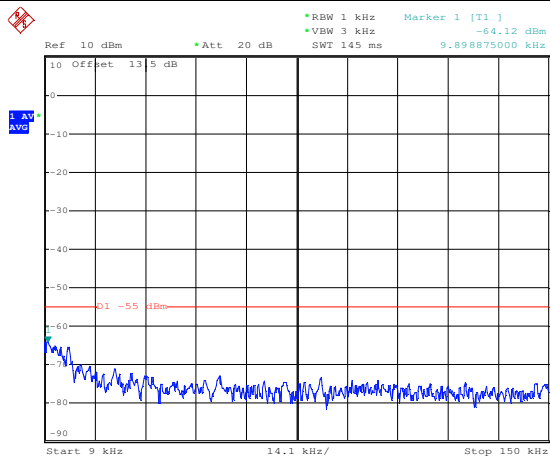

LTE TDD Band 41, Nominal Bandwidth: 15MHz

QPSK Low channel-9kHz~150kHz

QPSK Low channel-150kHz~30MHz

QPSK Low channel-30MHz~1GHz

QPSK Low channel-1GHz~20GHz

QPSK Middle channel-9kHz~150kHz

QPSK Middle channel-150kHz~30MHz

LTE TDD Band 41, Nominal Bandwidth: 20MHz

QPSK Low channel-9kHz~150kHz

QPSK Low channel-150kHz~30MHz

QPSK Low channel-30MHz~1GHz

QPSK Low channel-1GHz~20GHz

QPSK Middle channel-9kHz~150kHz

QPSK Middle channel-150kHz~30MHz

Note: All modes have been tested and we found QPSK modulation, full RB/0 offset test mode has the worst test result. Only record the worst test result.