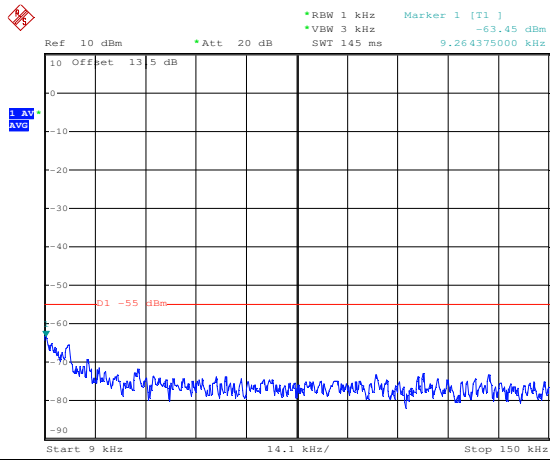

LTE TDD Band 41, Nominal Bandwidth: 5.0MHz

QPSK Low channel-9kHz~150kHz

QPSK Low channel-150kHz~30MHz

QPSK Low channel-30MHz~1GHz

QPSK Low channel-1GHz~20GHz

QPSK Middle channel-9kHz~150kHz

QPSK Middle channel-150kHz~30MHz

LTE TDD Band 41, Nominal Bandwidth: 10MHz

QPSK Low channel-9kHz~150kHz

QPSK Low channel-150kHz~30MHz

QPSK Low channel-30MHz~1GHz

QPSK Low channel-1GHz~20GHz

QPSK Middle channel-9kHz~150kHz

QPSK Middle channel-150kHz~30MHz

LTE TDD Band 41, Nominal Bandwidth: 15MHz

QPSK Low channel-9kHz~150kHz

QPSK Low channel-150kHz~30MHz

QPSK Low channel-30MHz~1GHz

QPSK Low channel-1GHz~20GHz

QPSK Middle channel-9kHz~150kHz

QPSK Middle channel-150kHz~30MHz