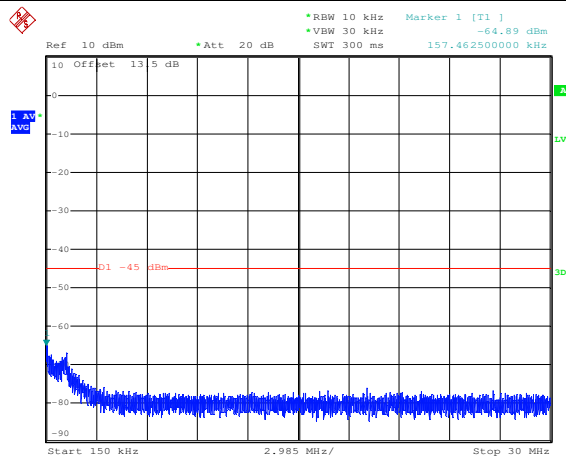

LTE TDD Band 41, Nominal Bandwidth: 15MHz

QPSK Low channel-9kHz~150kHz

QPSK Low channel-150kHz~30MHz

QPSK Low channel-30MHz~1GHz

QPSK Low channel-1GHz~20GHz

QPSK Middle channel-9kHz~150kHz

QPSK Middle channel-150kHz~30MHz

LTE TDD Band 41, Nominal Bandwidth: 20MHz

QPSK Low channel-9kHz~150kHz

QPSK Low channel-150kHz~30MHz

QPSK Low channel-30MHz~1GHz

QPSK Low channel-1GHz~20GHz

QPSK Middle channel-9kHz~150kHz

QPSK Middle channel-150kHz~30MHz

Note: All modes have been tested and we found QPSK modulation, full RB/0 offset test mode has the worst test result. Only record the worst test result.