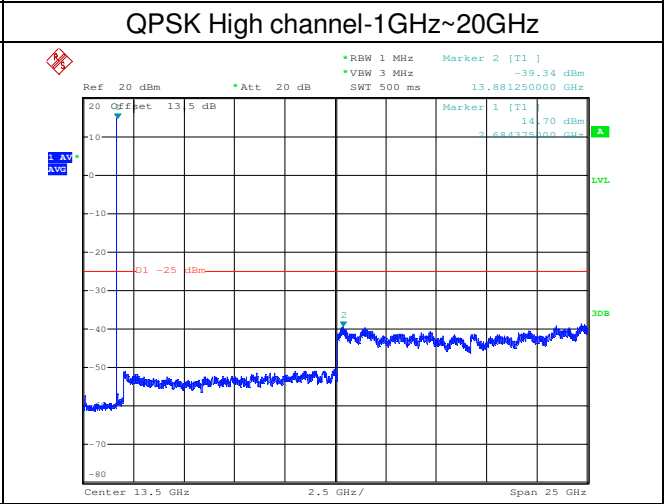

LTE TDD Band 41, Nominal Bandwidth: 5.0MHz

QPSK Low channel-9kHz~150kHz

QPSK Low channel-150kHz~30MHz

QPSK Low channel-30MHz~1GHz

QPSK Low channel-1GHz~20GHz

QPSK Middle channel-9kHz~150kHz

QPSK Middle channel-150kHz~30MHz

LTE TDD Band 41, Nominal Bandwidth: 10MHz

QPSK Low channel-9kHz~150kHz

QPSK Low channel-150kHz~30MHz

QPSK Low channel-30MHz~1GHz

QPSK Low channel-1GHz~20GHz

QPSK Middle channel-9kHz~150kHz

QPSK Middle channel-150kHz~30MHz

LTE TDD Band 41, Nominal Bandwidth: 15MHz

QPSK Low channel-9kHz~150kHz

QPSK Low channel-150kHz~30MHz

QPSK Low channel-30MHz~1GHz

QPSK Low channel-1GHz~20GHz

QPSK Middle channel-9kHz~150kHz

QPSK Middle channel-150kHz~30MHz