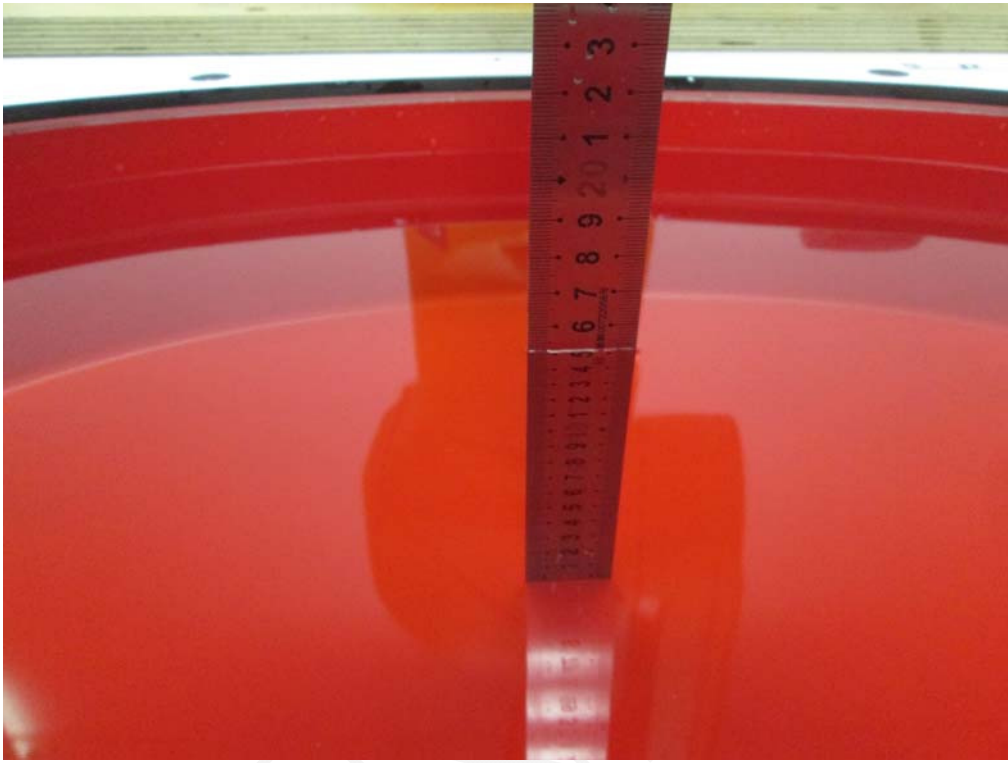

APPENDIX C EUT TEST POSITION PHOTOS

Liquid depth $\geq 15\text{cm}$

Face up (2.5cm)

Note: This test report is prepared for the customer shown above and for the equipment described herein. It may not be duplicated or used in part without prior written consent from Bay Area Compliance Laboratories Corp.

Body-Back with Belt Clip