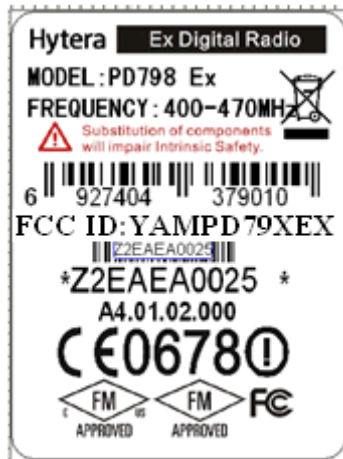

FCC Label

Hytera Ex Digital Radio

MODEL: PD792 Ex 

FREQUENCY: 400-470MHz 

 Substitution of components will impair Intrinsic Safety.

6  927404 379010

FCC ID: YAMPD 79XEX

 Z2EAEA0025

APPROVED APPROVED

Hytera Ex Digital Radio

MODEL: PD796 Ex 

FREQUENCY: 400-470MHz 

 Substitution of components will impair Intrinsic Safety.

6  927404 379010

FCC ID: YAMPD 79XEX

 Z2EAEA0025

*Z2EAEA0025 *

A4.01.02.000

CE0678 

  **FC**

APPROVED APPROVED

FCC RF Warning Label

Restricted to occupational
Use to satisfy FCC RF
Exposure limits.
See owner's manual for
Operating requirements.

Restricted to occupational
Use to satisfy FCC RF
Exposure limits.
See owner's manual for
Operating requirements.