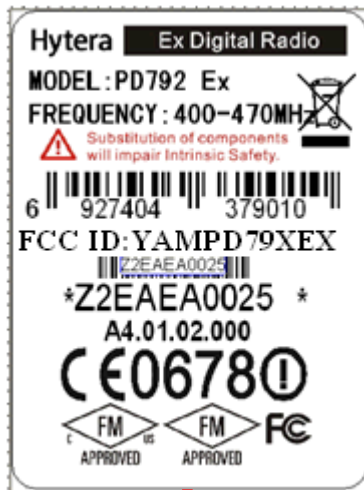

FCC Label

Hytera Ex Digital Radio

MODEL: PD792 Ex 

FREQUENCY: 400-470MHz 

 Substitution of components will impair Intrinsic Safety.

6  927404 379010

FCC ID: YAMPD 79XEX

 Z2EAEA0025

*Z2EAEA0025 *

A4.01.02.000

CE0678 

  **FC**

APPROVED APPROVED

FCC RF Warning Label

Restricted to occupational
Use to satisfy FCC RF
Exposure limits.
See owner's manual for
Operating requirements.

Restricted to occupational
Use to satisfy FCC RF
Exposure limits.
See owner's manual for
Operating requirements.