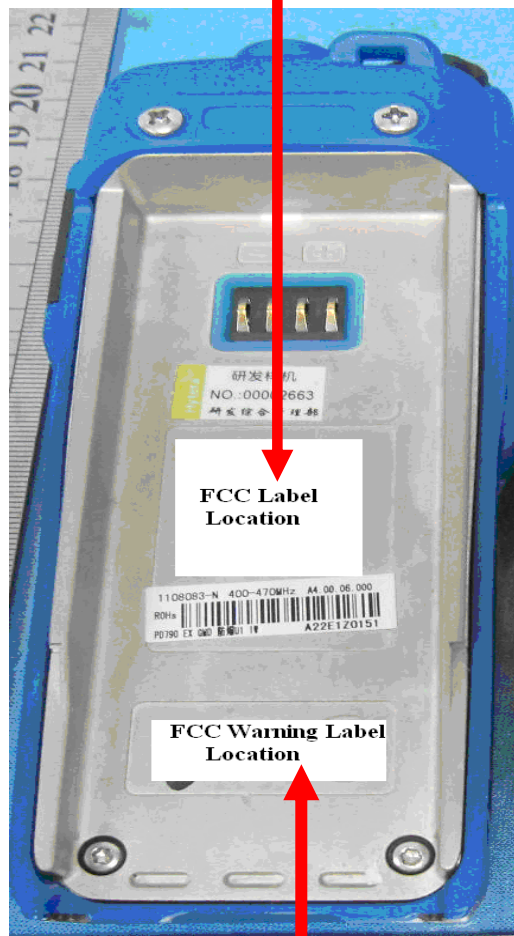

FCC Label

Hytera Ex Digital Radio

MODEL: PD792 Ex 

FREQUENCY: 400-470MHz 

 Substitution of components will impair Intrinsic Safety.

6  927404 379010

FCC ID: YAMPD 79XEX

 Z2EAEA0025

*Z2EAEA0025 *

A4.01.02.000

CE0678 

  **FC**

APPROVED APPROVED

FCC RF Warning Label

Restricted to occupational
Use to satisfy FCC RF
Exposure limits.
See owner's manual for
Operating requirements.

Restricted to occupational
Use to satisfy FCC RF
Exposure limits.
See owner's manual for
Operating requirements.