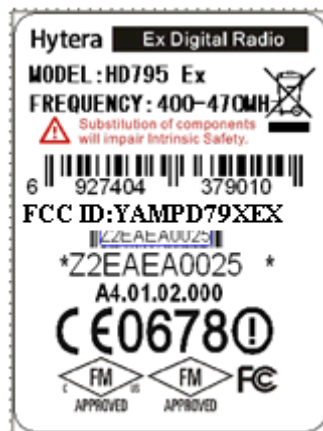

FCC Label

Hytera Ex Digital Radio

MODEL: PD792 Ex 

FREQUENCY: 400-470MHz 

 Substitution of components will impair Intrinsic Safety.

6  927404 379010

FCC ID: YAMPD 79XEX

 Z2EAEA0025

APPROVED APPROVED

Hytera Ex Digital Radio

MODEL: PD796 Ex 

FREQUENCY: 400-470MHz 

 Substitution of components will impair Intrinsic Safety.

6  927404 379010

FCC ID: YAMPD 79XEX

 Z2EAEA0025

*Z2EAEA0025 *

A4.01.02.000

CE0678 

  **FC**

APPROVED APPROVED

FCC RF Warning Label

Restricted to occupational
Use to satisfy FCC RF
Exposure limits.
See owner's manual for
Operating requirements.

Restricted to occupational
Use to satisfy FCC RF
Exposure limits.
See owner's manual for
Operating requirements.