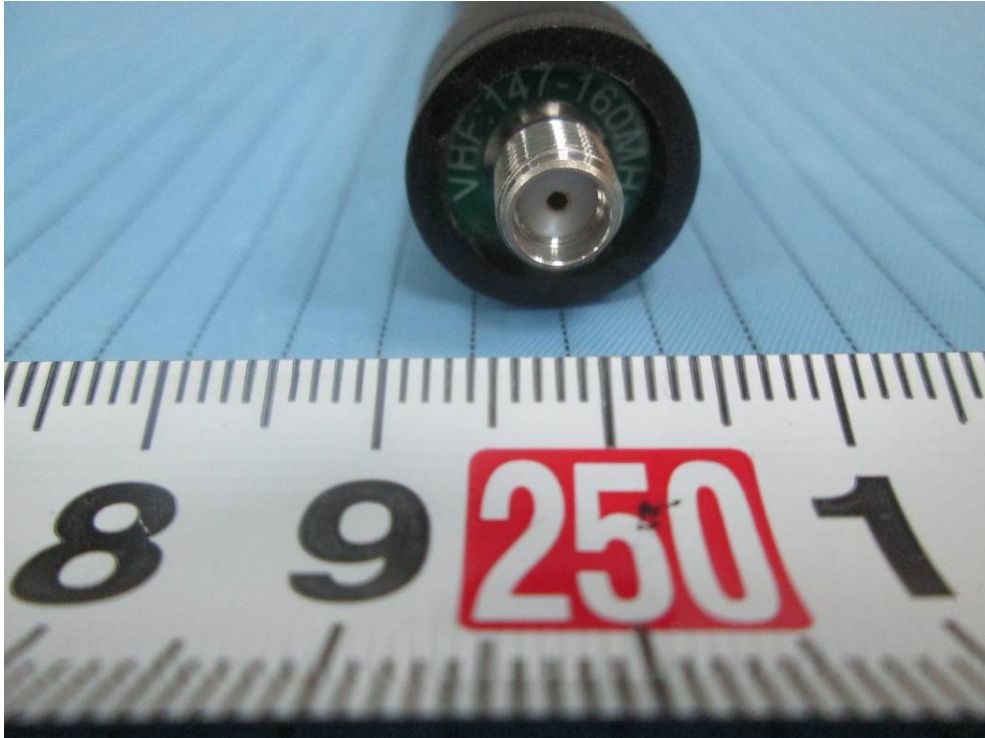

EXHIBIT B - EUT EXTERNAL PHOTOGRAPHS

EUT – Front View

EUT – Back View

EUT – Left View

EUT – Right View

EUT – Top View

EUT – Bottom View

EUT – Antenna 1: 136-147MHz

EUT – Antenna 2: 147-160MHz

EUT – Antenna 3: 160-174MHz

EUT – Body-Worn Accessories View: Belt