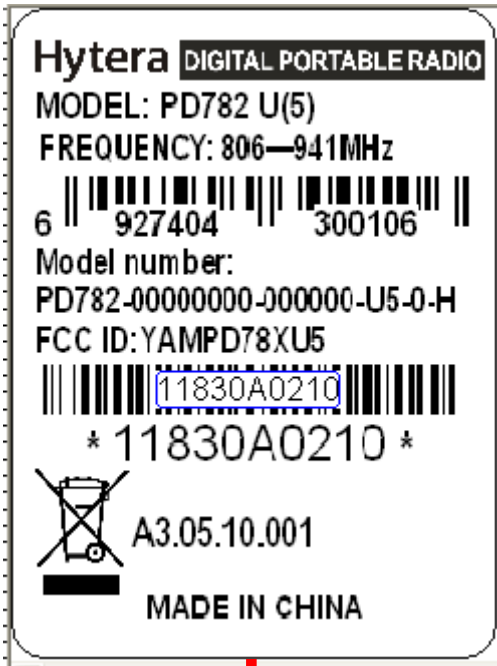

Restricted to occupational
Use to satisfy FCC RF
Exposure limits.
See owner's manual for
Operating requirements.