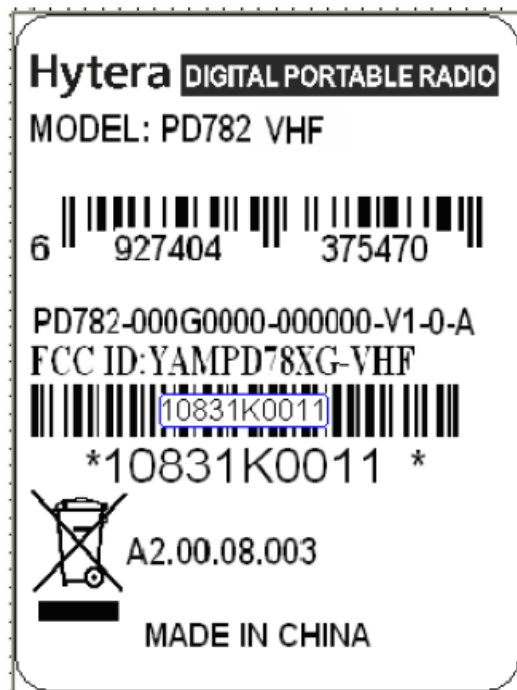

**EXHIBIT A - FCC ID LABELING AND LOCATION**

**FCC ID Label**

**FCC Warning Label**

---

---

### Proposed FCC ID Label Location

The label shown shall be permanently affixed at a conspicuous location on the device and be readily visible to the user at the time purchase (Labeling requirements per 2.925)