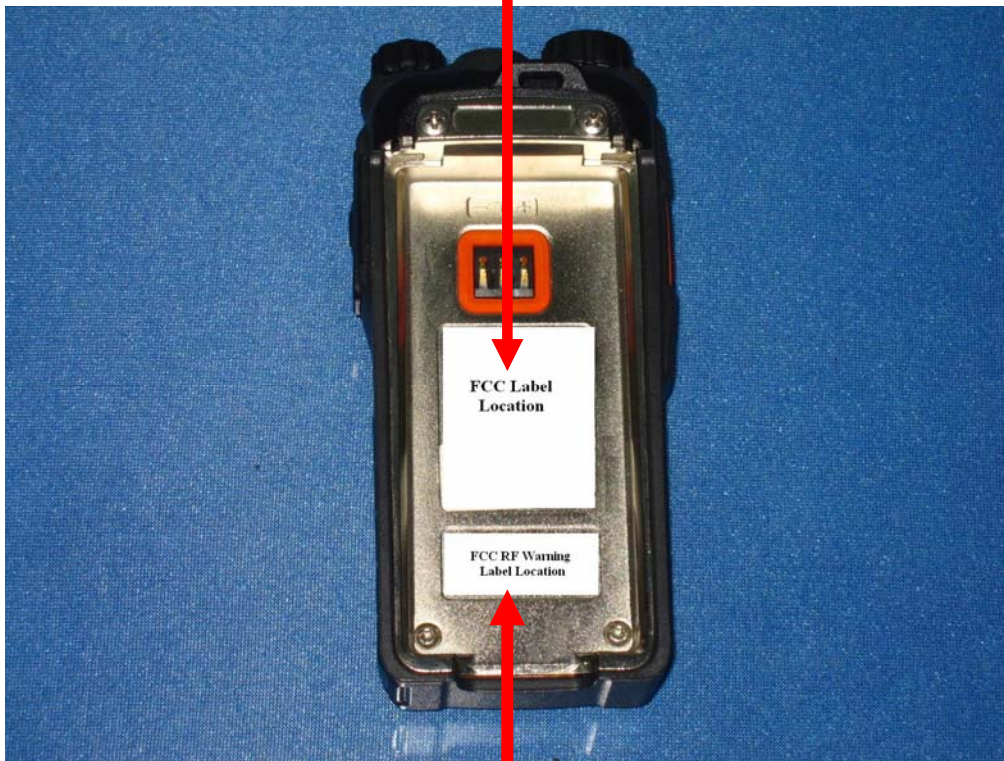

FCC RF Warning Label

Restricted to occupational
Use to satisfy FCC RF
Exposure limits.
See owner's manual for
Operating requirements.

Hytera **DIGITAL PORTABLE RADIO**
MODEL: PD782G U5
FREQUENCY: 806—941MHz
6 927404 300199
Model number:
HD785-000G0000-000000-U5-0-F
FCC ID: YAMPD78XGU5H
IC: 8913A-PD782GU5H
11830A0210
* 11830A0210 *
 **A4.05.08**
MADE IN CHINA