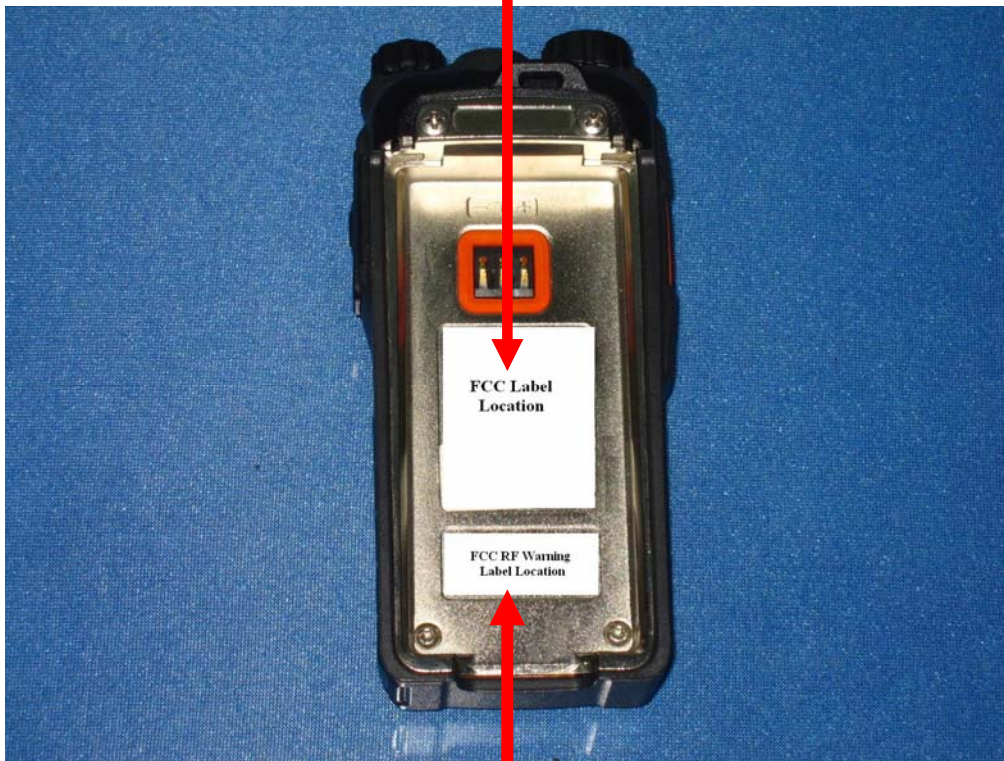

FCC RF Warning Label

Restricted to occupational
Use to satisfy FCC RF
Exposure limits.
See owner's manual for
Operating requirements.

Hytera **DIGITAL PORTABLE RADIO**
MODEL: PD782G U5
FREQUENCY: 806—941MHz
6 927404 300199
Model number:
HD785-000G0000-000000-U5-0-F
FCC ID: YAMPD78XGU5H
IC: 8913A-PD782GU5H
11830A0210
* 11830A0210 *
A4.05.08
MADE IN CHINA