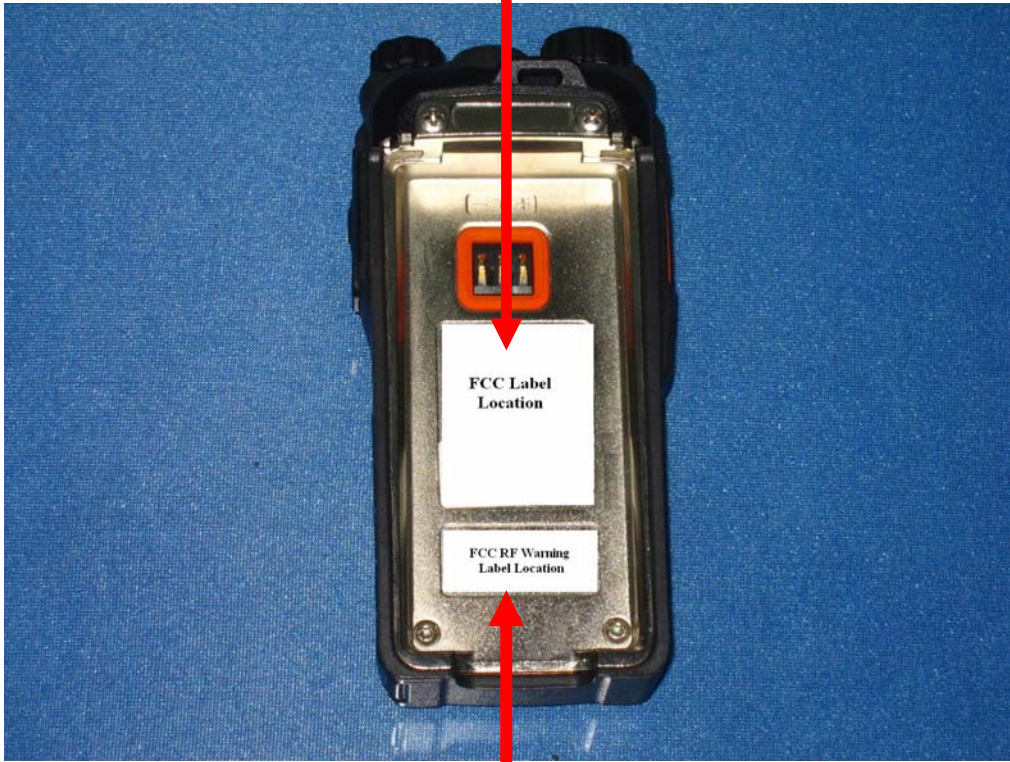

Model number:

PD788-000G0000-000000-U2-0-F

FCC ID: YAMPD78XGU2

||| 11216D0015 |||

* 11216D0015 *

A2.05.06.000

C E0678!

MADE IN CHINA

FCC RF Warning Label

Restricted to occupational
Use to satisfy FCC RF
Exposure limits.
See owner's manual for
Operating requirements.

Hytera DIGITAL PORTABLE RADIO
MODEL: PD782G U(2)
FREQUENCY: 450-520 MHz
6 ||| 927404 ||| 378204 |||
Model number:
PD782-000G0000-000000-U2-0-F
FCC ID: YAMPD78XGU2
IC: 8913A-PD782GU2
||| 11216D0015 |||
* 11216D0015 *
A2.05.06.000
C E0678 !
MADE IN CHINA