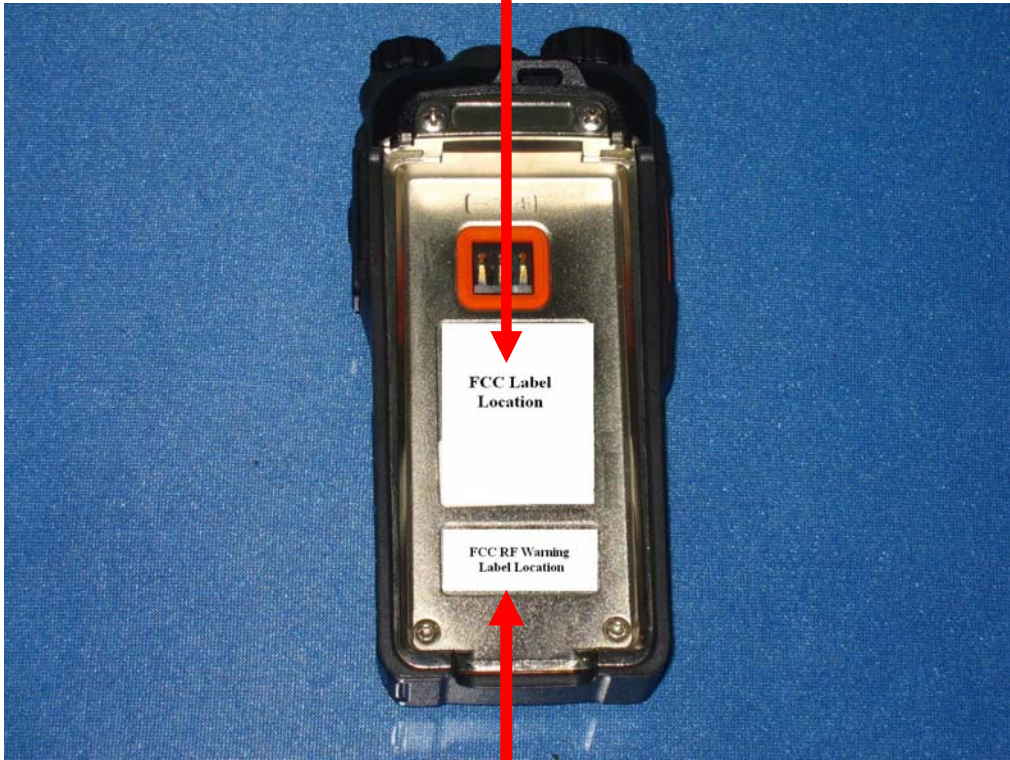

FCC RF Warning Label

Restricted to occupational
Use to satisfy FCC RF
Exposure limits.
See owner's manual for
Operating requirements.

Hytera **DIGITAL PORTABLE RADIO**
MODEL: PD782G U(1)
FREQUENCY: 400-470MHz
6 927404 375470
Model number:
PD782-000G0000-000000-U1-0-H
FCC ID: YAMPD78XG-U1
10831K0011
10831K0011
 A2.00.08.003
MADE IN CHINA