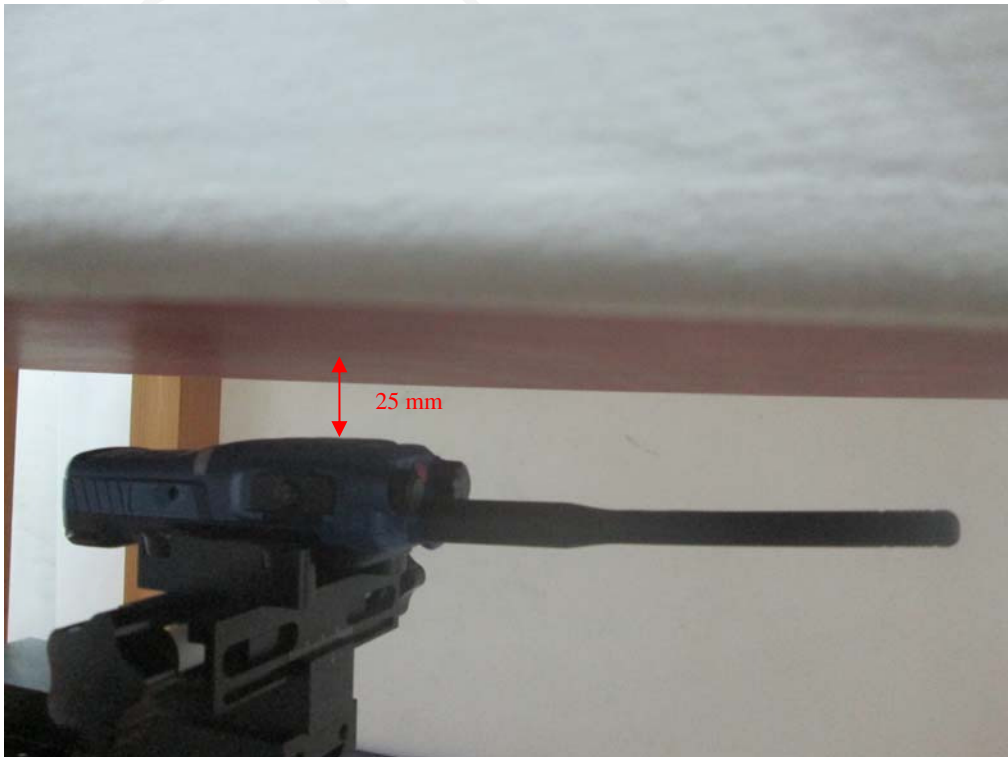

APPENDIX C EUT TEST POSITION PHOTOS

Liquid depth $\geq 15\text{cm}$

Face up (2.5cm)

Note: This test report is prepared for the customer shown above and for the equipment described herein. It may not be duplicated or used in part without prior written consent from Bay Area Compliance Laboratories Corp.

Body-Back with Belt Clip (0.0cm)