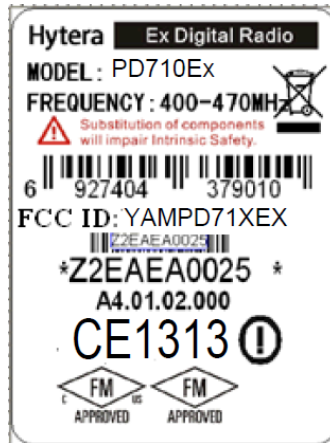

## EXHIBIT A - FCC ID LABELING AND LOCATION

### FCC ID Label

### Proposed FCC ID Label Location

The label shown shall be permanently affixed at a conspicuous location on the device and be readily visible to the user at the time purchase (Labeling requirements per 2.925)