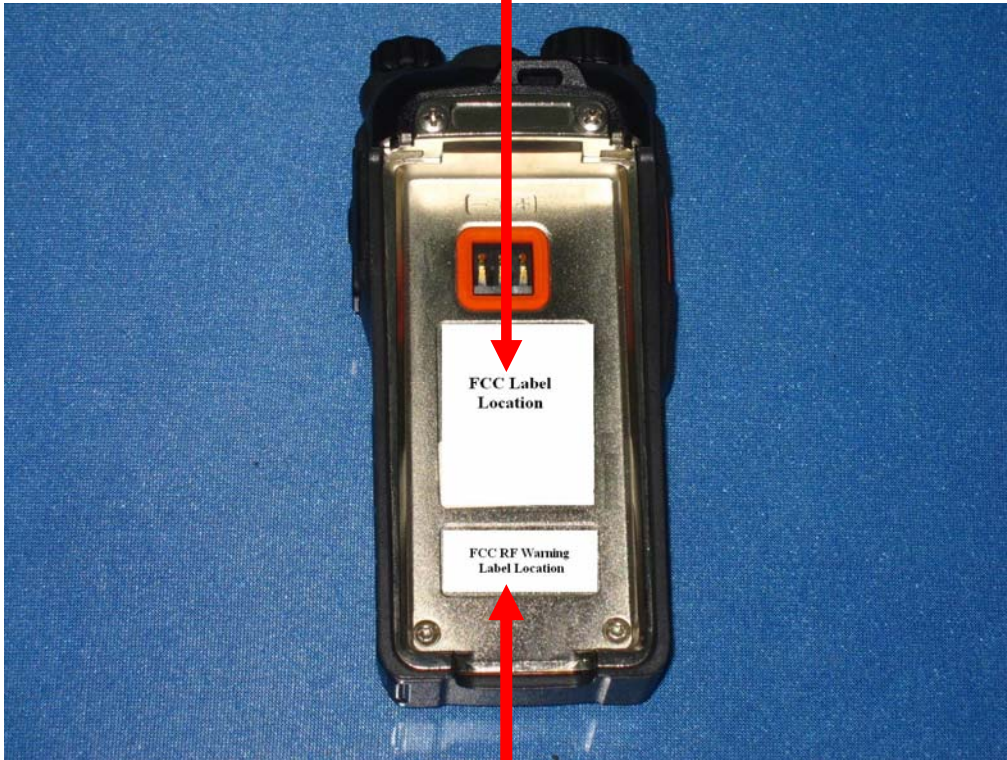

Hytera **DIGITAL PORTABLE RADIO**
MODEL: PD702G U(5)
FREQUENCY: 806—941MHz
6 || 927404 || 300212 ||
Model number:
PD702-000G0000-000000-U5-0-H
FCC ID: YAMPD70XGU5
|| 11830A0210 ||
* 11830A0210 *
 A3.05.10.001
 MADE IN CHINA

CAUTION

Restricted to occupational
Use to satisfy FCC RF
Exposure limits.
See owner's manual for
Operating requirements.