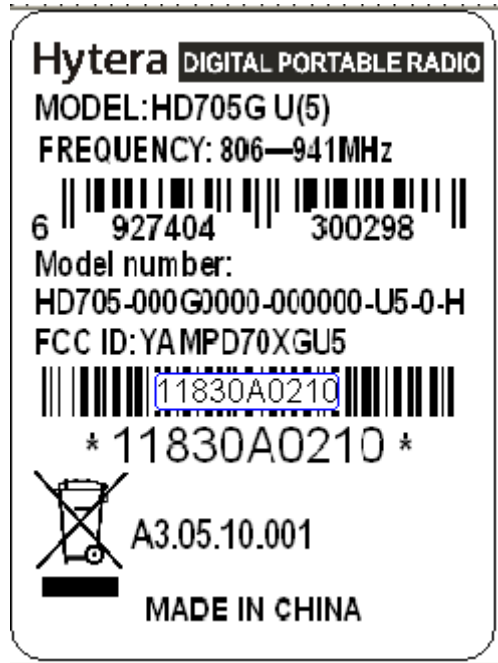

FCC Label

Hytera **DIGITAL PORTABLE RADIO**
MODEL: PD702G U(5)
FREQUENCY: 806—941MHz
6 || 927404 || 300212 ||
Model number:
PD702-000G0000-000000-U5-0-H
FCC ID: YAMPD70XGU5
|| 11830A0210 ||
* 11830A0210 *
 A3.05.10.001
 **MADE IN CHINA**

PD708-000G0000-000000-U5-0-H

FCC ID: YAMPD70XGU5

||| 11830A0210 |||

* 11830A0210 *

A3.05.10.001

MADE IN CHINA

FCC RF Warning Label

Restricted to occupational
Use to satisfy FCC RF
Exposure limits.
See owner's manual for
Operating requirements.