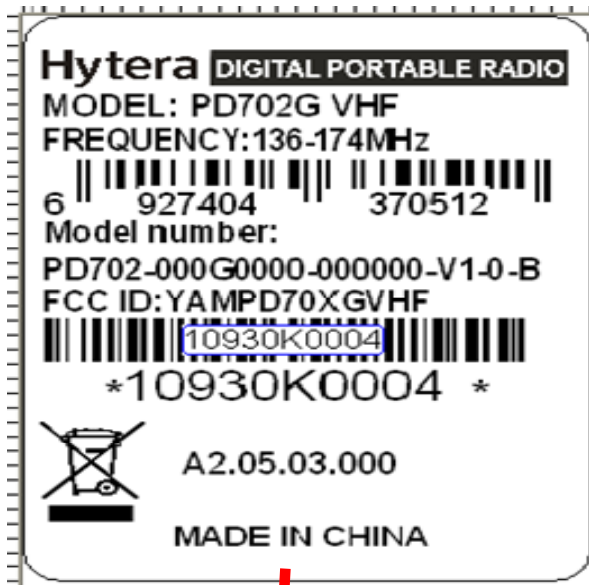

FCC Label

Hytera **DIGITAL PORTABLE RADIO**
MODEL: PD702G VHF
FREQUENCY:136-174MHz

6 927404 370512
Model number:
PD702-000G0000-000000-V1-0-B
FCC ID:YAMPD70XGVHF
 10930K0004
*10930K0004 *
 A2.05.03.000

MADE IN CHINA

A2.05.03.000

MADE IN CHINA

Hytera **DIGITAL PORTABLE RADIO**
MODEL: HD705G VHF
FREQUENCY: 136-174MHz
6 || 927404 || 370581 ||
Model number:
PD706-000G0000-000000-V1-0-B
FCC ID: YAMPD70XGVHF
10930K0004
*10930K0004 *
 A2.05.03.000
MADE IN CHINA

RF Warning Label

Restricted to occupational
Use to satisfy FCC RF
Exposure limits.
See owner's manual for
Operating requirements.

Restricted to occupational
Use to satisfy FCC RF
Exposure limits.
See owner's manual for
Operating requirements.