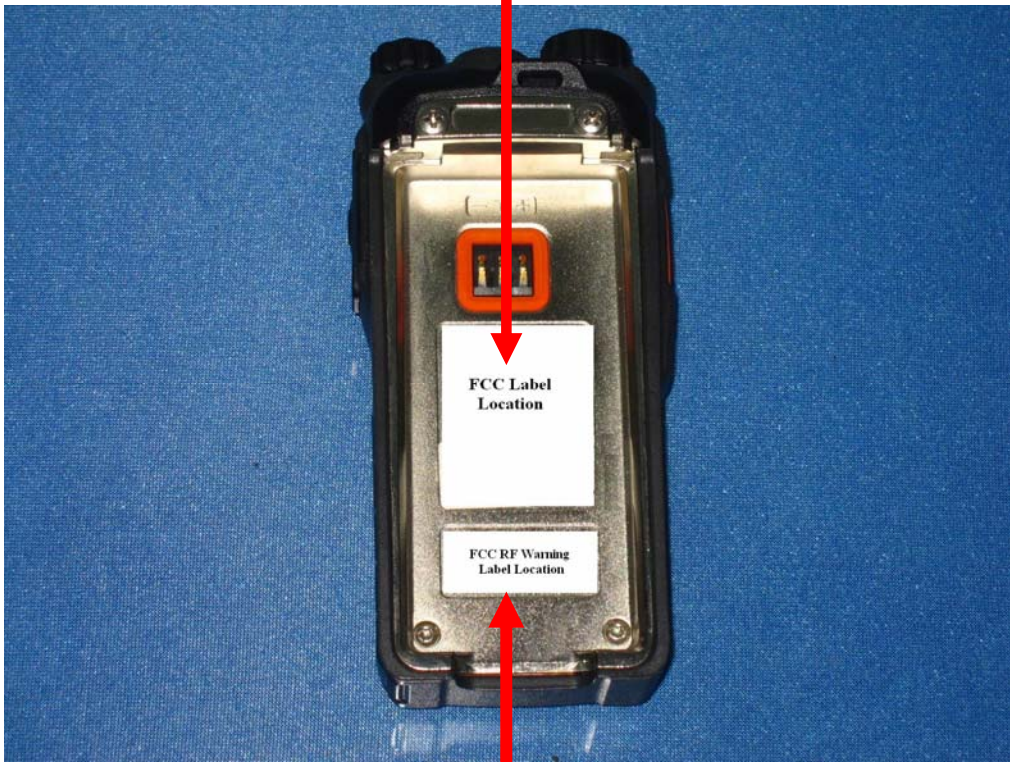

### FCC RF Warning Label

Restricted to occupational  
Use to satisfy FCC RF  
Exposure limits.  
See owner's manual for  
Operating requirements.

**Hytera** **DIGITAL PORTABLE RADIO**  
MODEL: PD702G U(1)  
FREQUENCY: 400- 470MHz  
6 || 927404 || 375470 ||  
Model number:  
PD702-000G0000-000000-U1-0-H  
FCC ID: YAMPD70XG-U1  
10831K0011  
\*10831K0011 \*  
 A2.00.08.003  
MADE IN CHINA