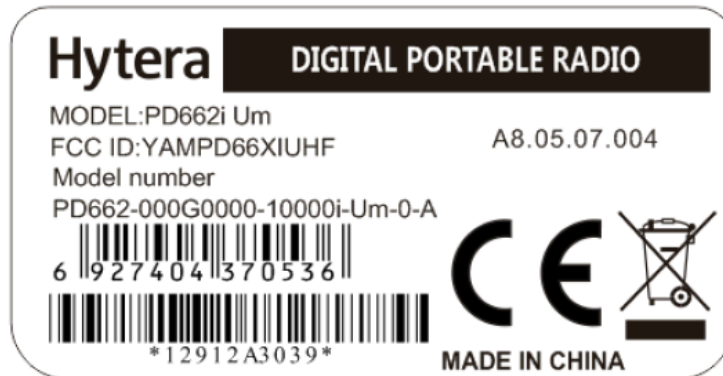

## EXHIBIT A - FCC ID LABELING AND LOCATION

### FCC ID Label

### Proposed FCC ID Label Location

Label here

The label shown shall be permanently affixed at a conspicuous location on the device and be readily visible to the user at the time purchase (Labeling requirements per 2.925)