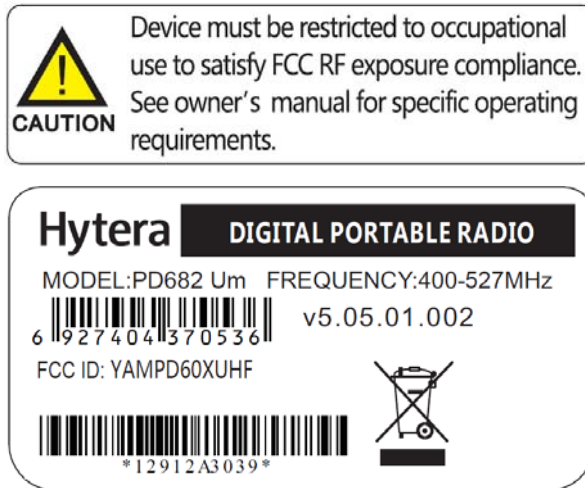

## EXHIBIT A - FCC ID LABELING AND LOCATION

### FCC ID Label

### Proposed FCC ID Label Location

The label shown shall be permanently affixed at a conspicuous location on the device and be readily visible to the user at the time purchase (Labeling requirements per 2.925)