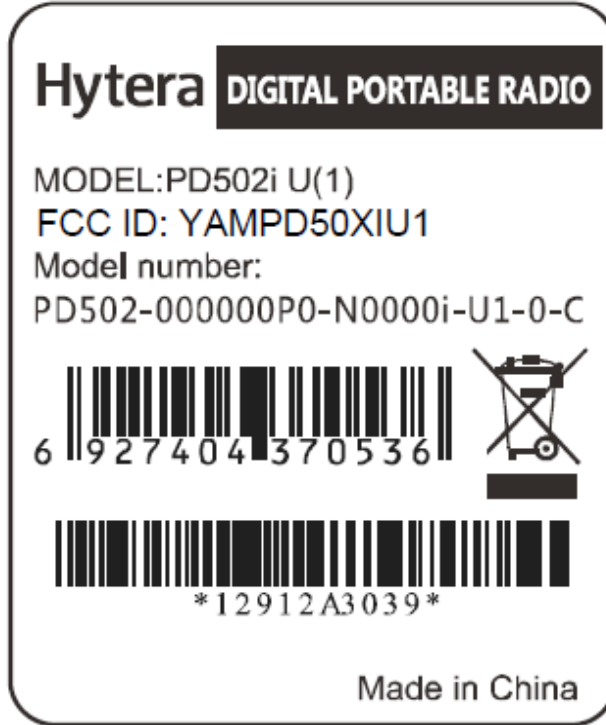

**EXHIBIT A - FCC ID LABELING AND LOCATION**

---

**FCC ID Label**

### Proposed FCC ID Label Location

Label Here

The label shown shall be permanently affixed at a conspicuous location on the device and be readily visible to the user at the time purchase (Labeling requirements per 2.925)