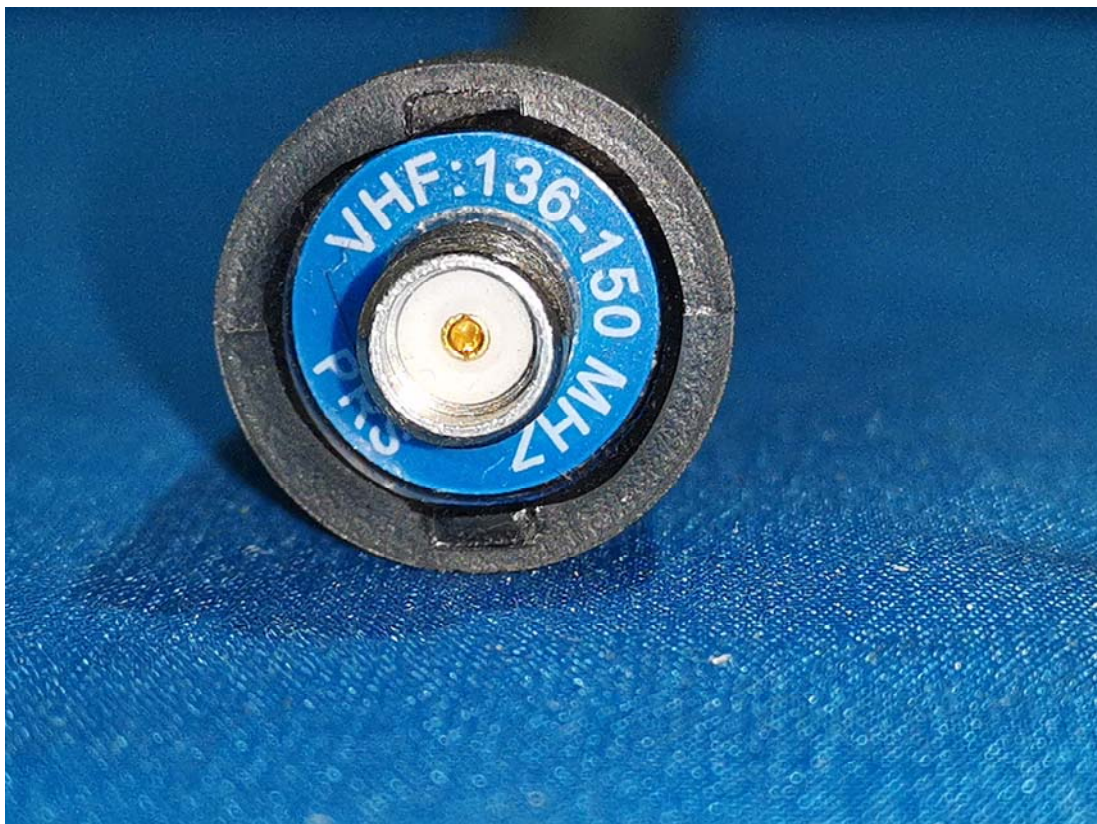

EXHIBIT B - EUT EXTERNAL PHOTOGRAPHS

Audio Port

VHF Antenna Port

Charger Base

Antenna (146-174MHz)

Antenna (136-150MHz)

Adapter