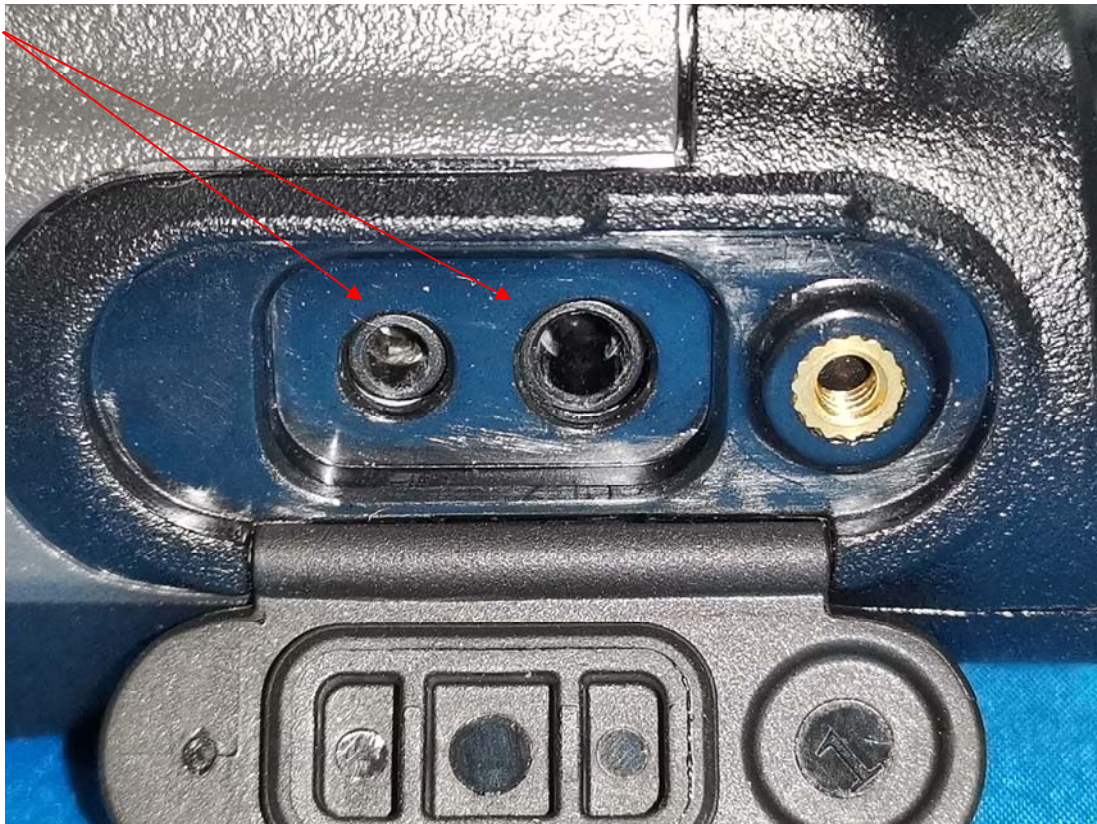

EXHIBIT B - EUT EXTERNAL PHOTOGRAPHS

Audio Port

VHF Antenna Port

Charger Base

Antenna (146-174MHz)

Antenna (136-150MHz)

Adapter