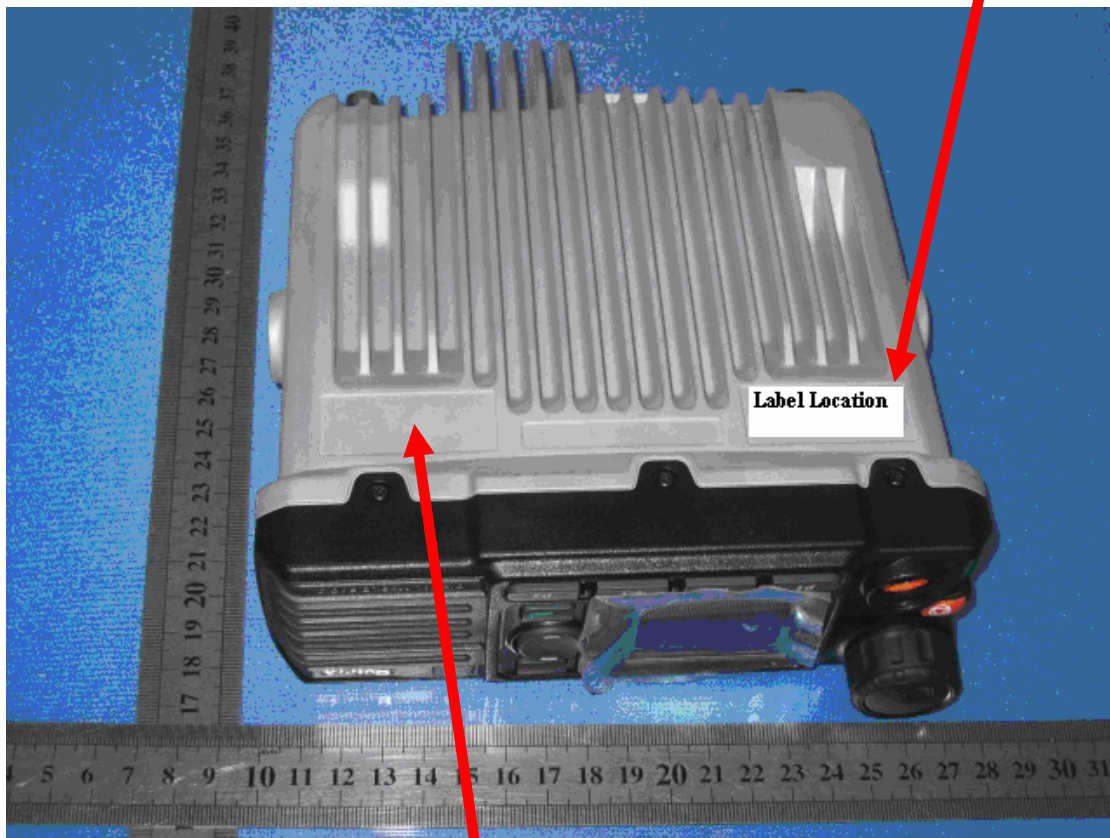

Hytera **DIGITAL MOBILE**

MD782G VHF

FREQUENCY: 136- 174MHz

FCC ID : YAMMD78XGVHF

Model number:

MD788-000G0000-000000-V1-H-B

DC 13.6V $\equiv$ 12A A2.00.00.071 **MADE IN CHINA**

C E06780!