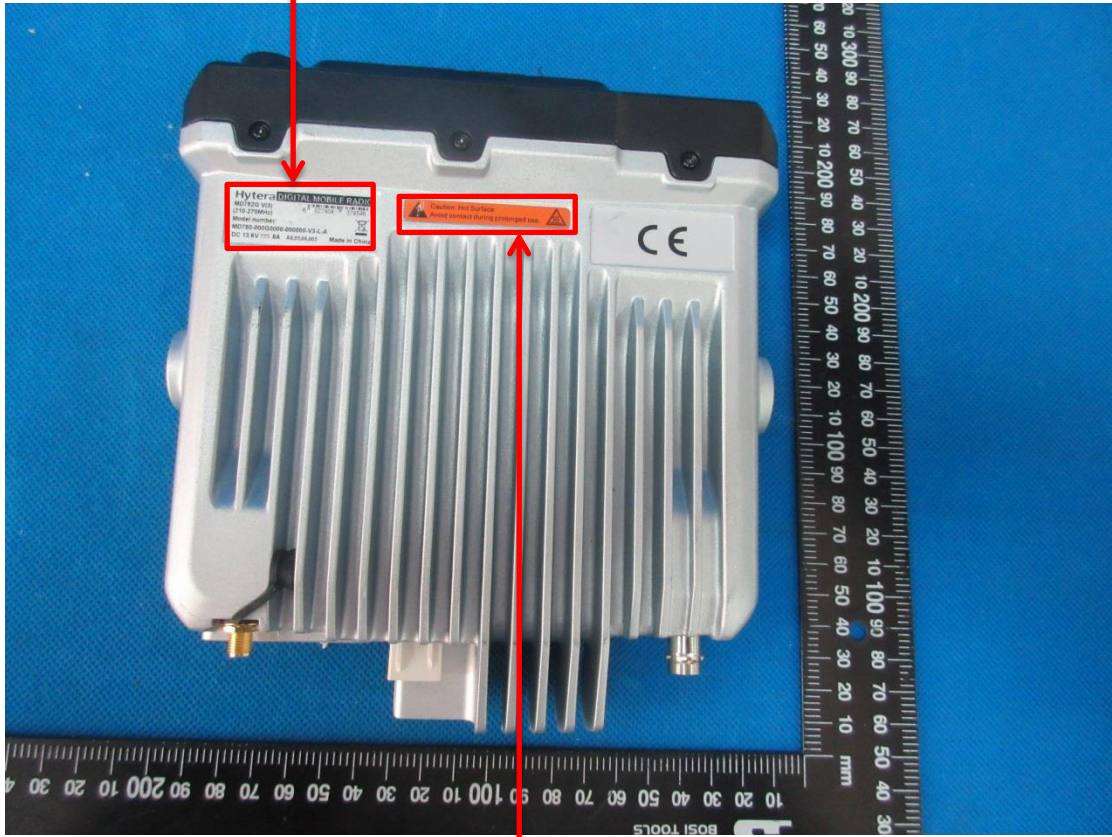

Label location

**Hytera** **Digital Mobile Radio**

MODEL: MD782G V3  
FREQUENCY: 210-270MHz  
Model number:  
MD782-000G0000-000000-V3-L-A  
FCC ID: YAMMD78XGV3  
INPUT: 13.6V DC 8A

A8.05.06.005

**ATTENTION!**

Restricted to occupational use to satisfy  
FCC RF exposure limits. See user manual  
for operating requirements.