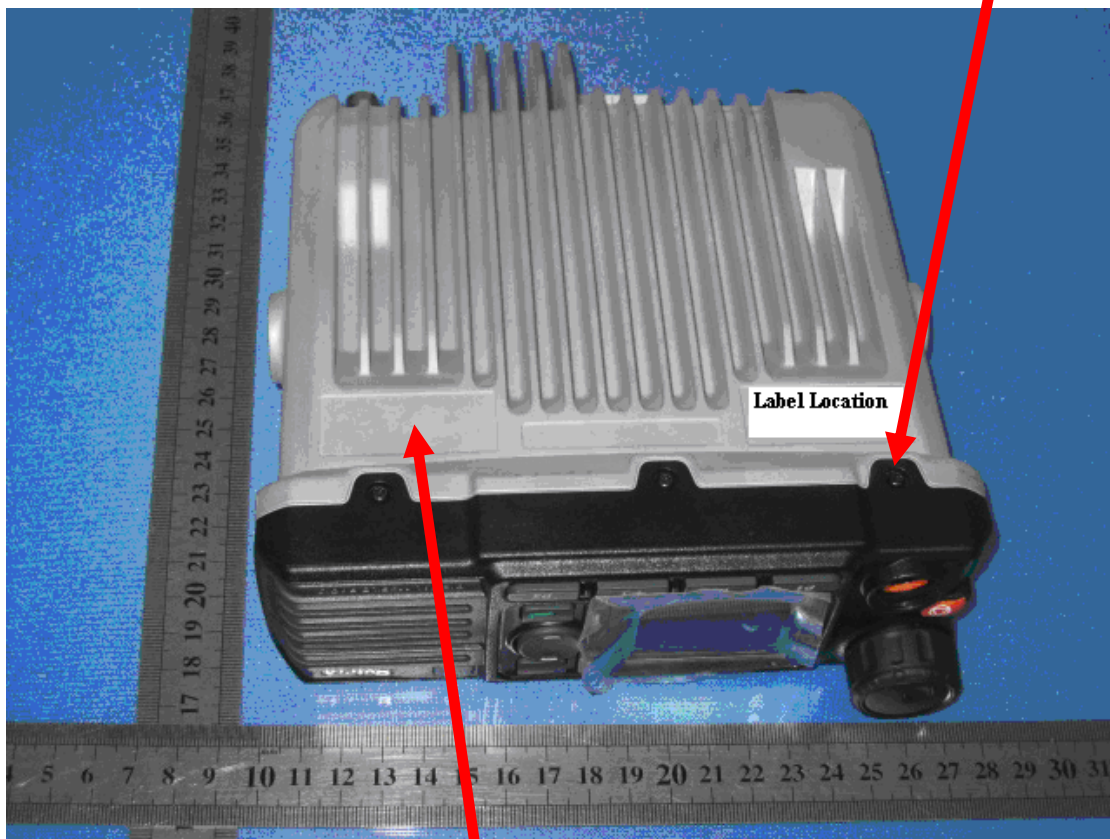

Hytera **DIGITAL MOBILE**

MD782G U(1)

6 ||| 927404 ||| 378259 |||

FREQUENCY: 400-470MHz

FCC ID: YAMMD78XG-U1

Model number:

MD782-000G0000-000000-U1-H-D

DC 13.6V 12A **A3.00.11.003** MADE IN CHINA

C E06780!