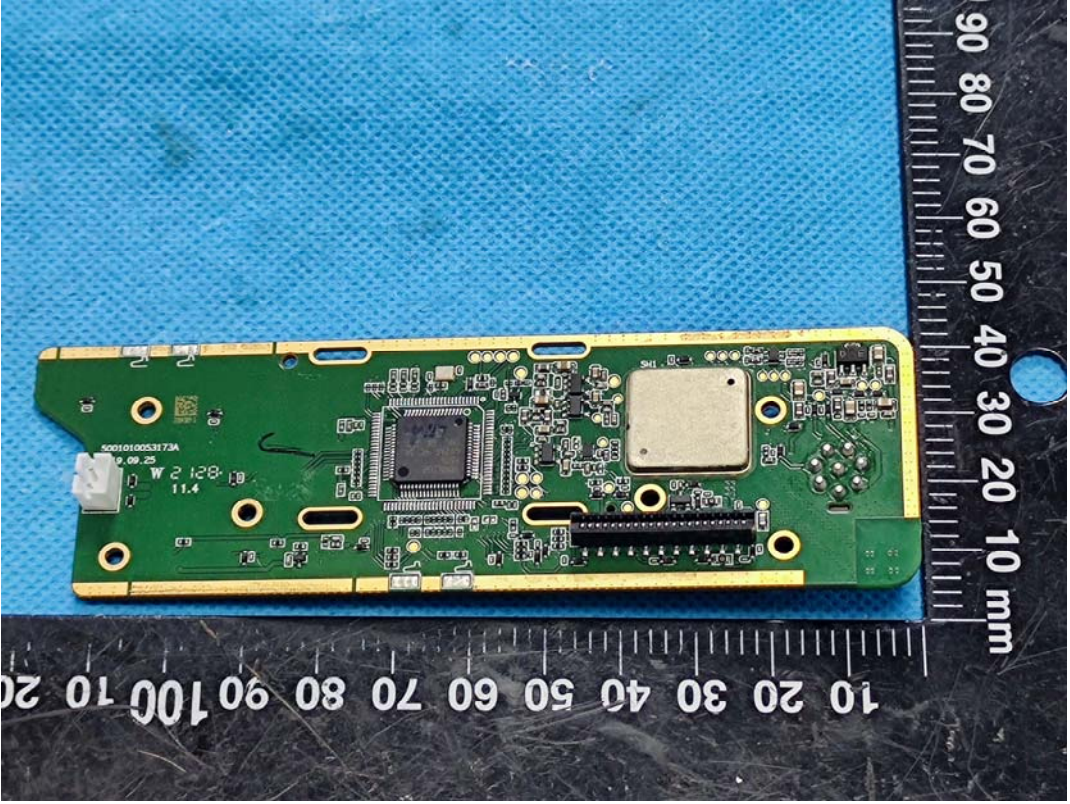

EXHIBIT C - EUT INTERNAL PHOTOGRAPHS

Model: MD612 VHF

Bluetooth Antenna

Model: MD622 VHF

Bluetooth Antenna