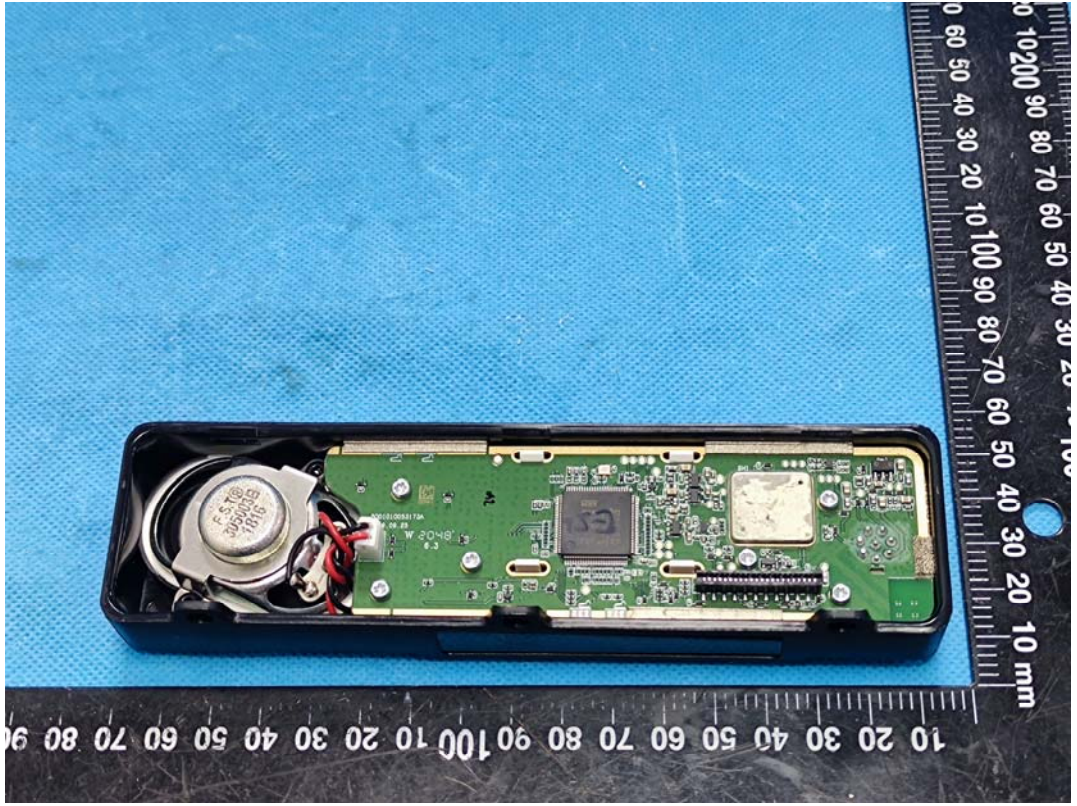

EXHIBIT C - EUT INTERNAL PHOTOGRAPHS

Model: MD612 VHF

Bluetooth Antenna

Model: MD622 VHF

Bluetooth Antenna