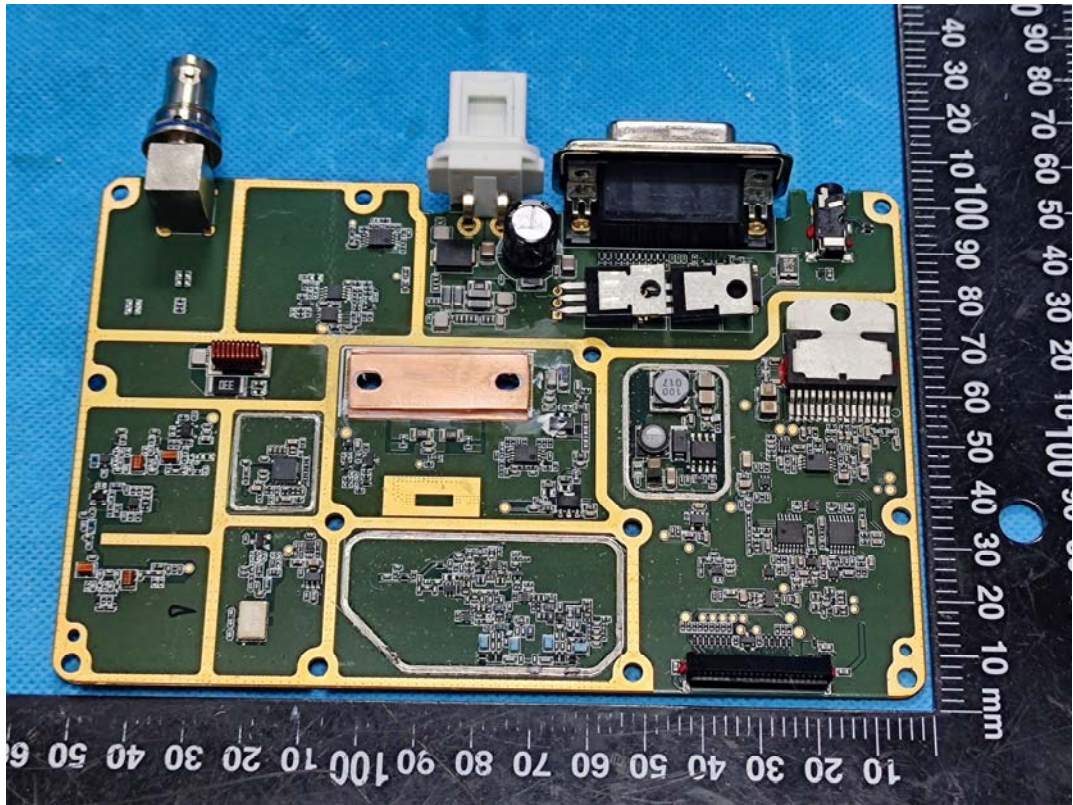

EXHIBIT C - EUT INTERNAL PHOTOGRAPHS

Model: MD612 VHF

Bluetooth Antenna

Model: MD622 VHF

Bluetooth Antenna