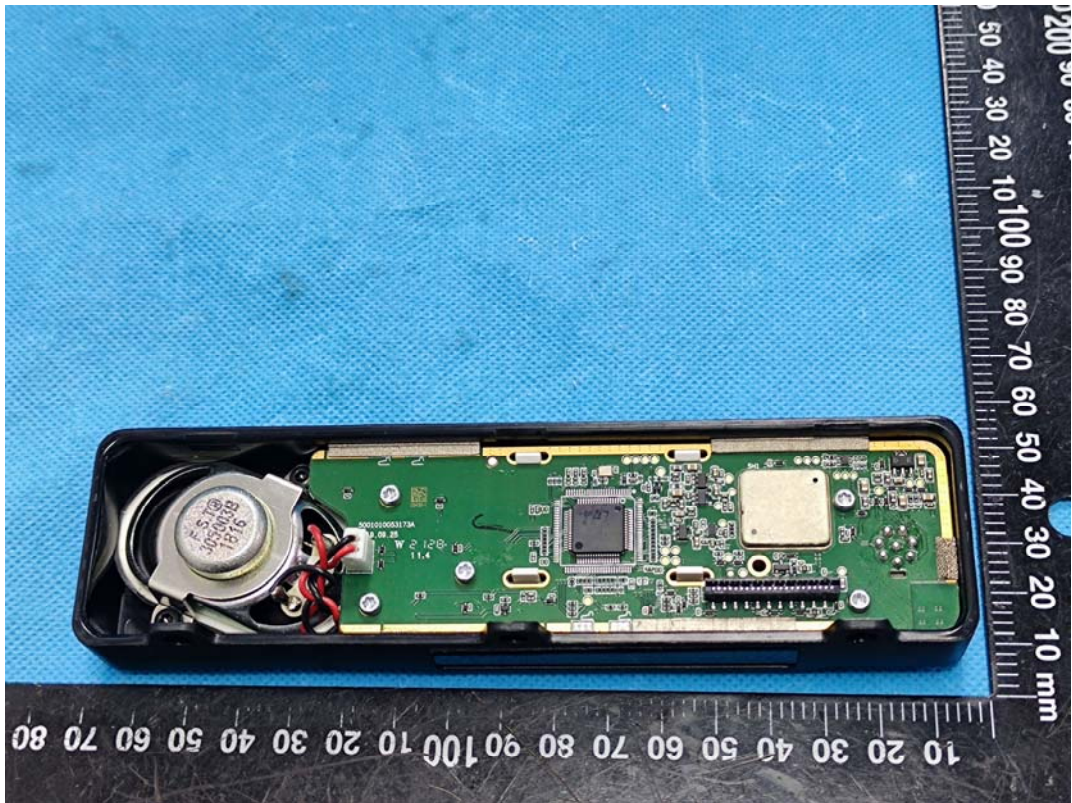

EXHIBIT C - EUT INTERNAL PHOTOGRAPHS

Model: MD612 VHF

Bluetooth Antenna

Model: MD622 VHF

Bluetooth Antenna