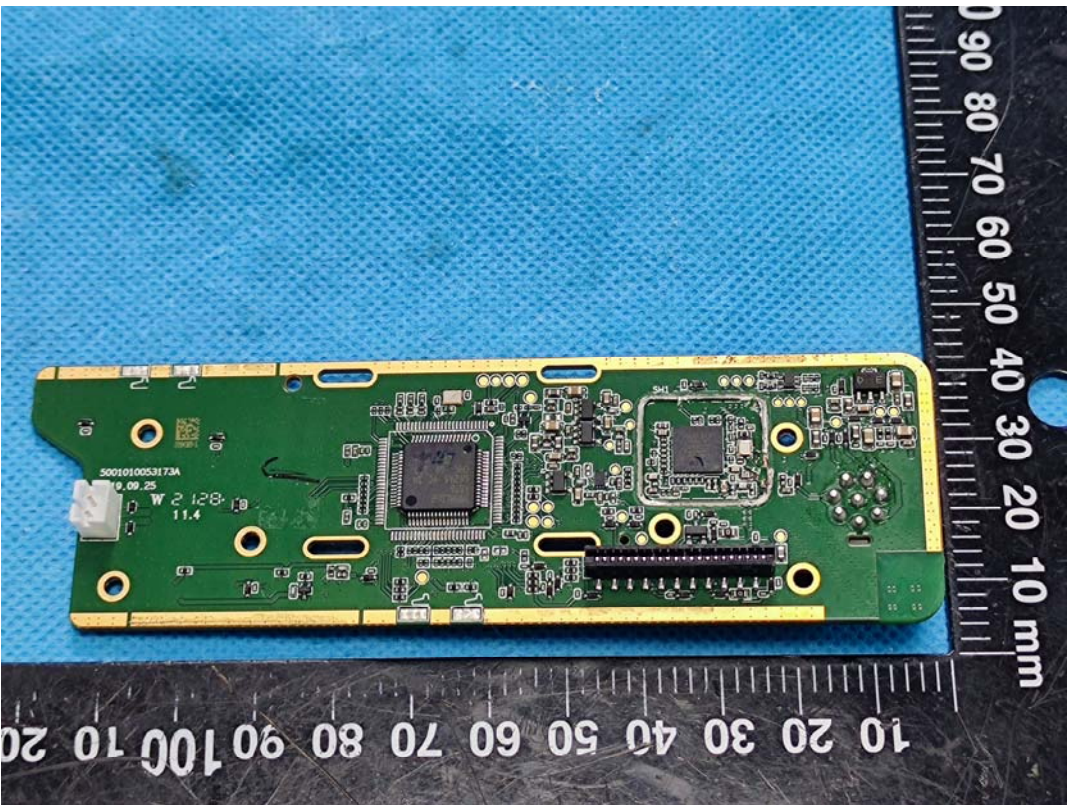

EXHIBIT C - EUT INTERNAL PHOTOGRAPHS

Model: MD612 VHF

Bluetooth Antenna

Model: MD622 VHF

Bluetooth Antenna