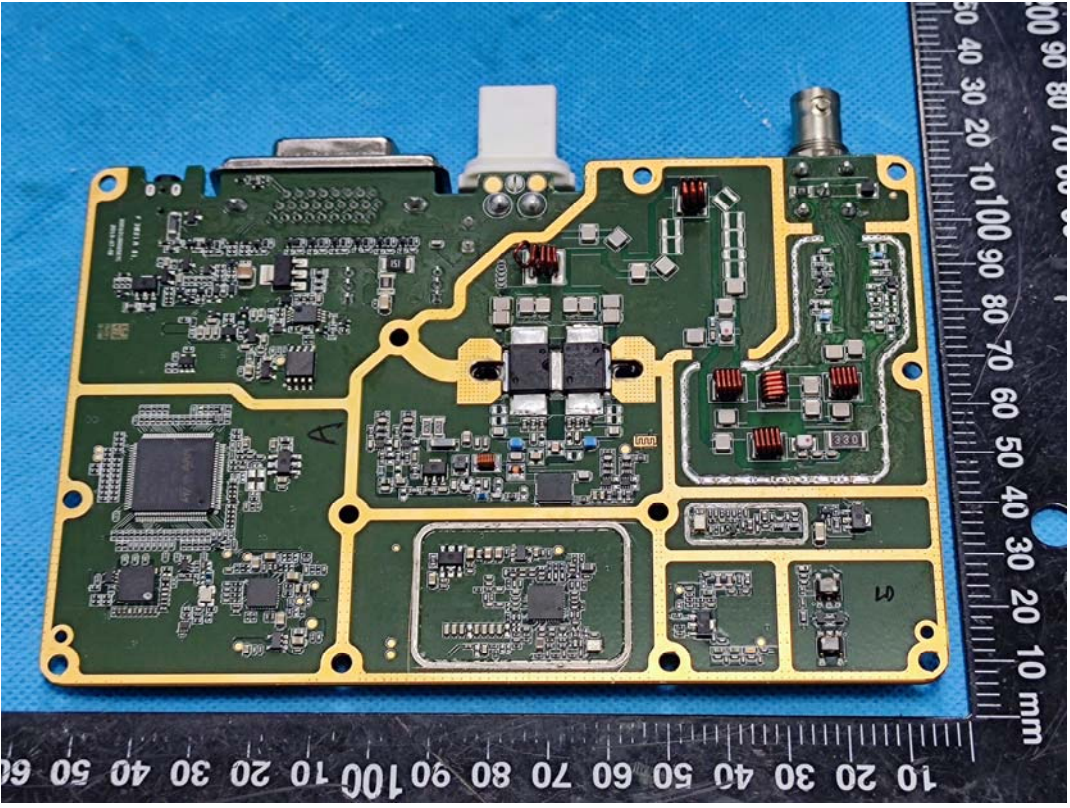

EXHIBIT C - EUT INTERNAL PHOTOGRAPHS

Model: MD612 VHF

Bluetooth Antenna

Model: MD622 VHF

Bluetooth Antenna