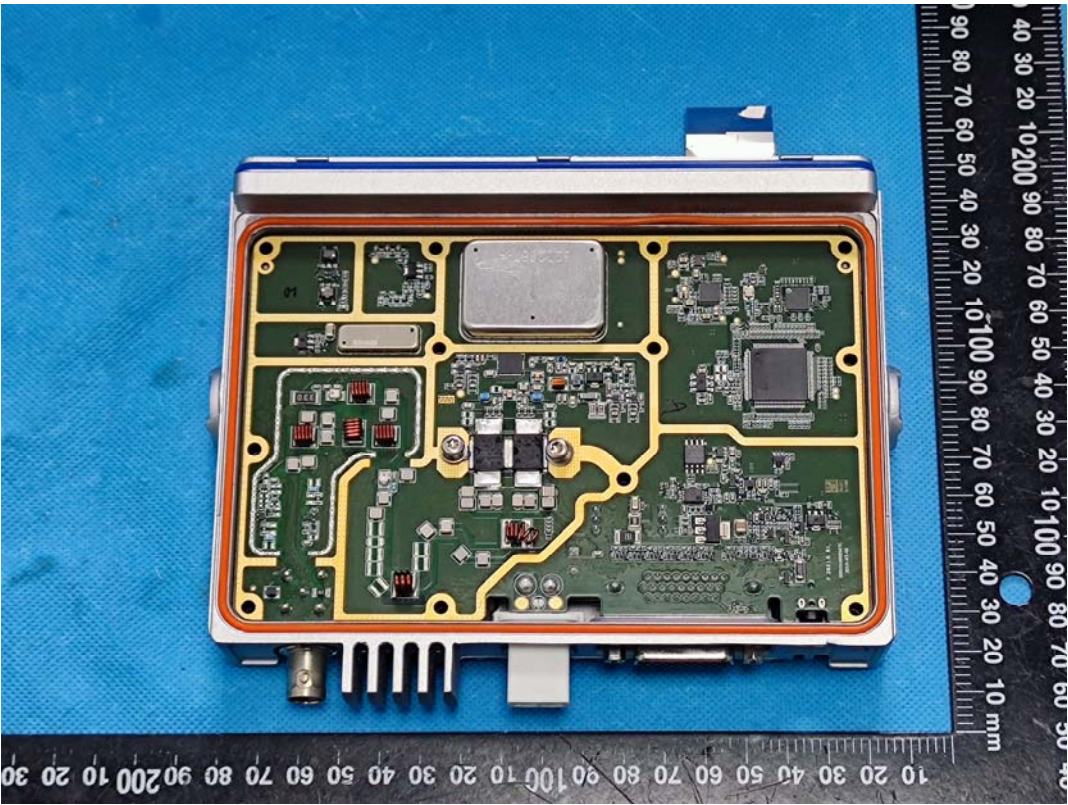

EXHIBIT C - EUT INTERNAL PHOTOGRAPHS

Model: MD612 VHF

Bluetooth Antenna

Model: MD622 VHF

Bluetooth Antenna