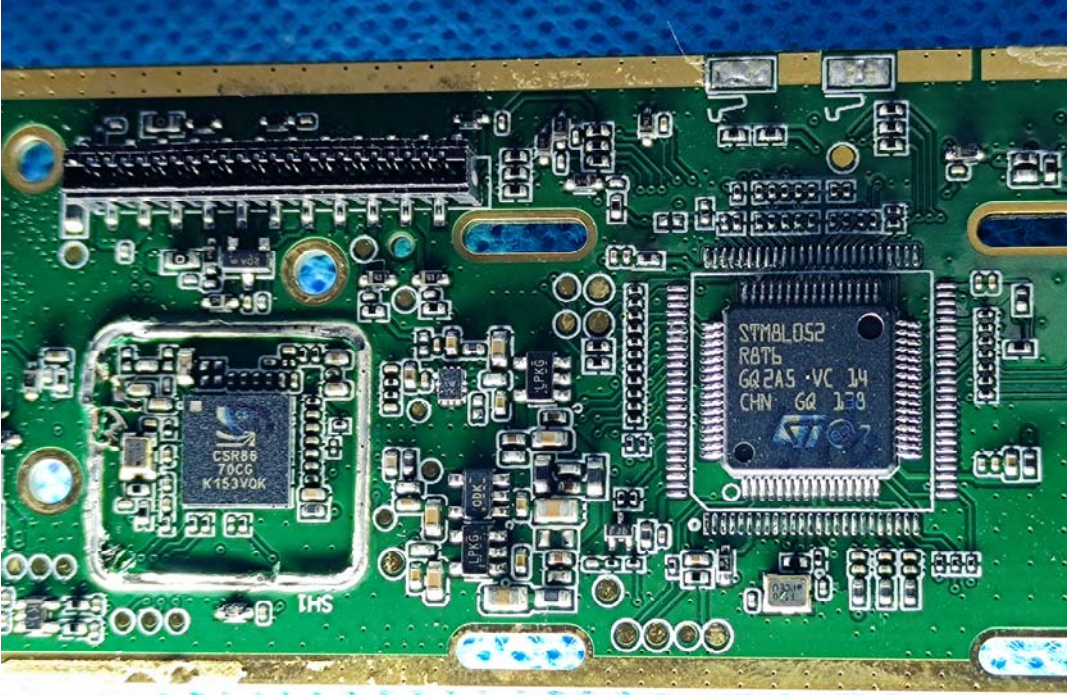

EXHIBIT C - EUT INTERNAL PHOTOGRAPHS

Model: MD612 VHF

Bluetooth Antenna

Model: MD622 VHF

Bluetooth Antenna