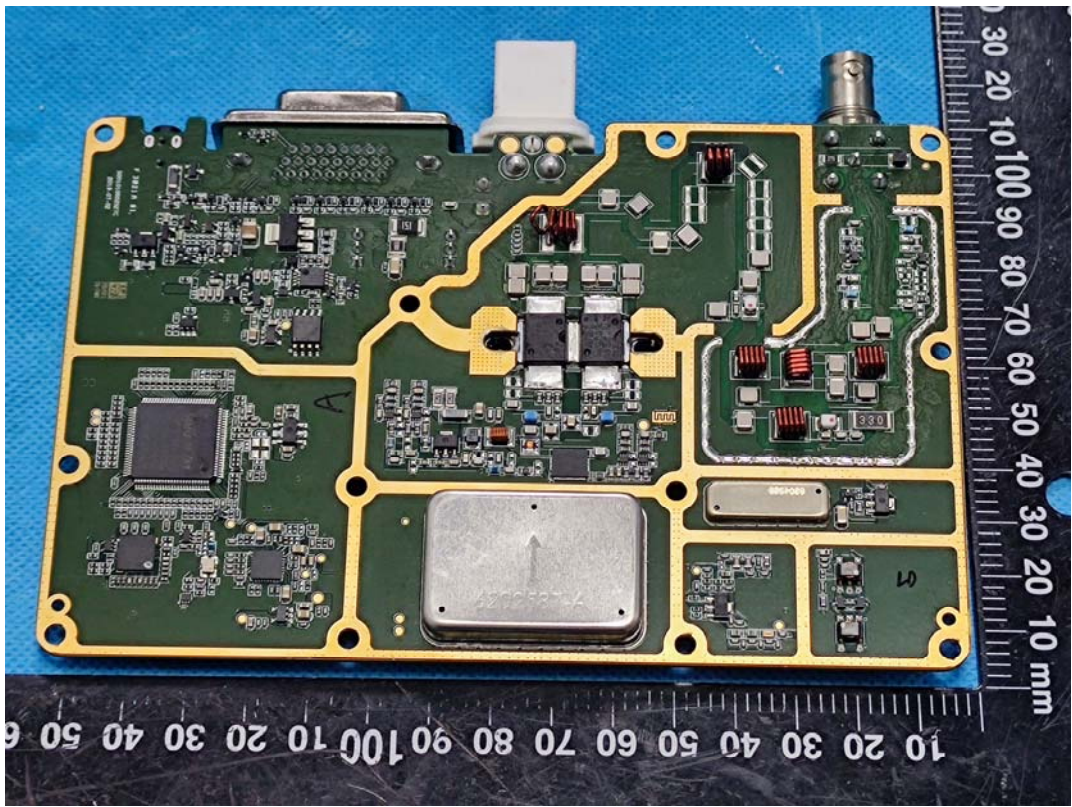

EXHIBIT C - EUT INTERNAL PHOTOGRAPHS

Model: MD612 VHF

Bluetooth Antenna

Model: MD622 VHF

Bluetooth Antenna