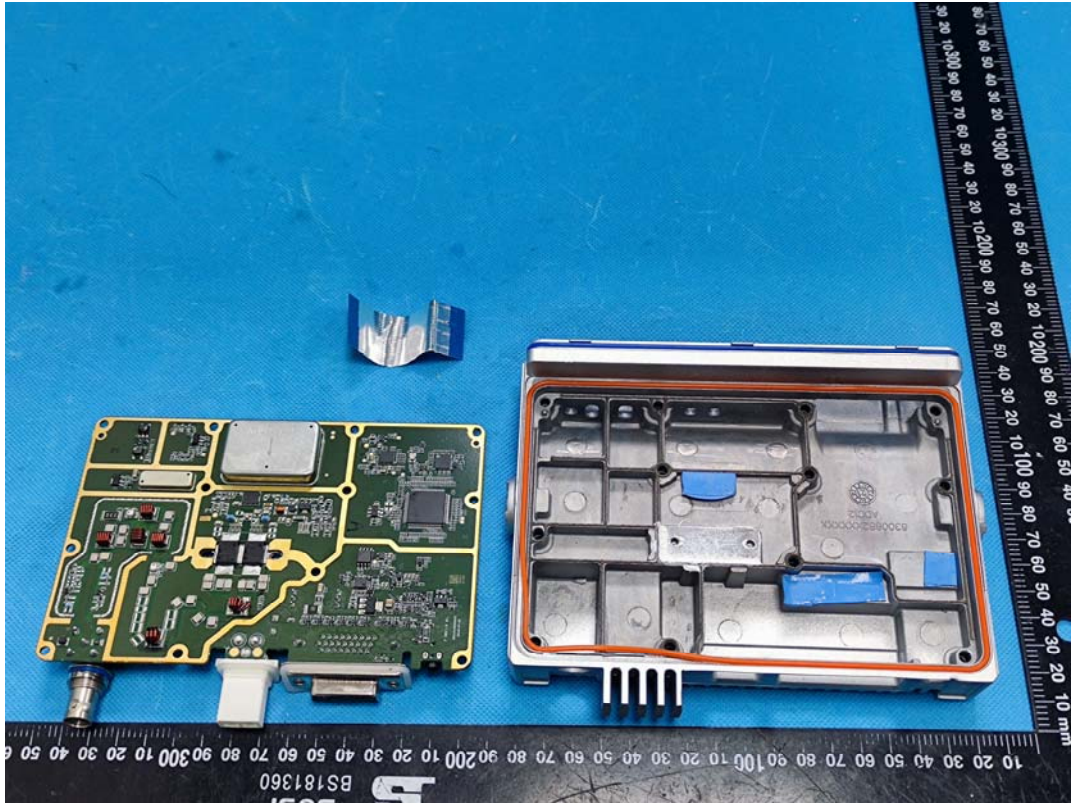

EXHIBIT C - EUT INTERNAL PHOTOGRAPHS

Model: MD612 VHF

Bluetooth Antenna

Model: MD622 VHF

Bluetooth Antenna