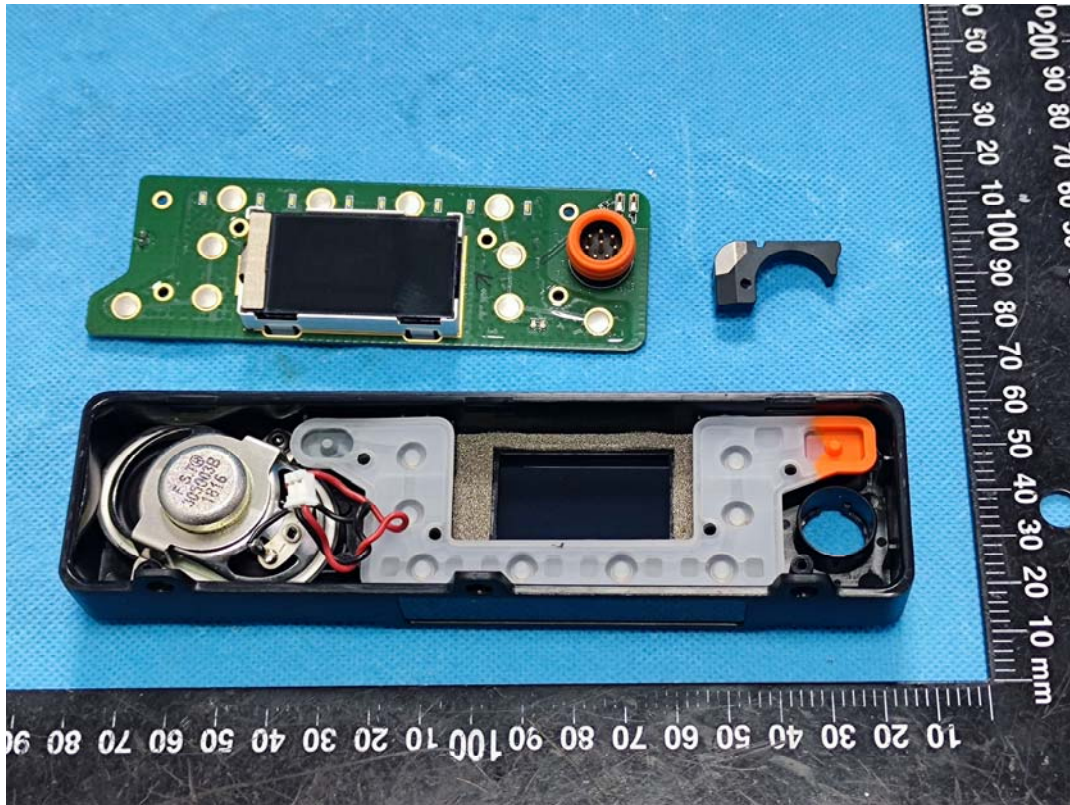

EXHIBIT C - EUT INTERNAL PHOTOGRAPHS

Model: MD612 VHF

Bluetooth Antenna

Model: MD622 VHF

Bluetooth Antenna