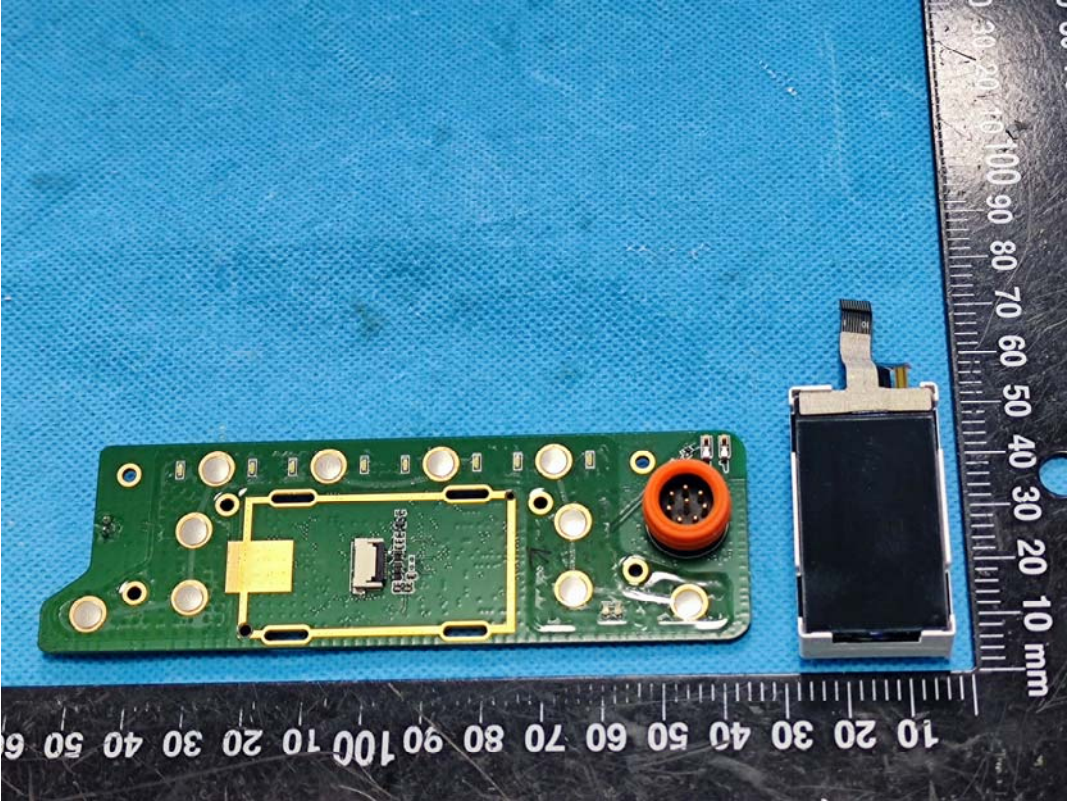

EXHIBIT C - EUT INTERNAL PHOTOGRAPHS

Model: MD612 VHF

Bluetooth Antenna

Model: MD622 VHF

Bluetooth Antenna