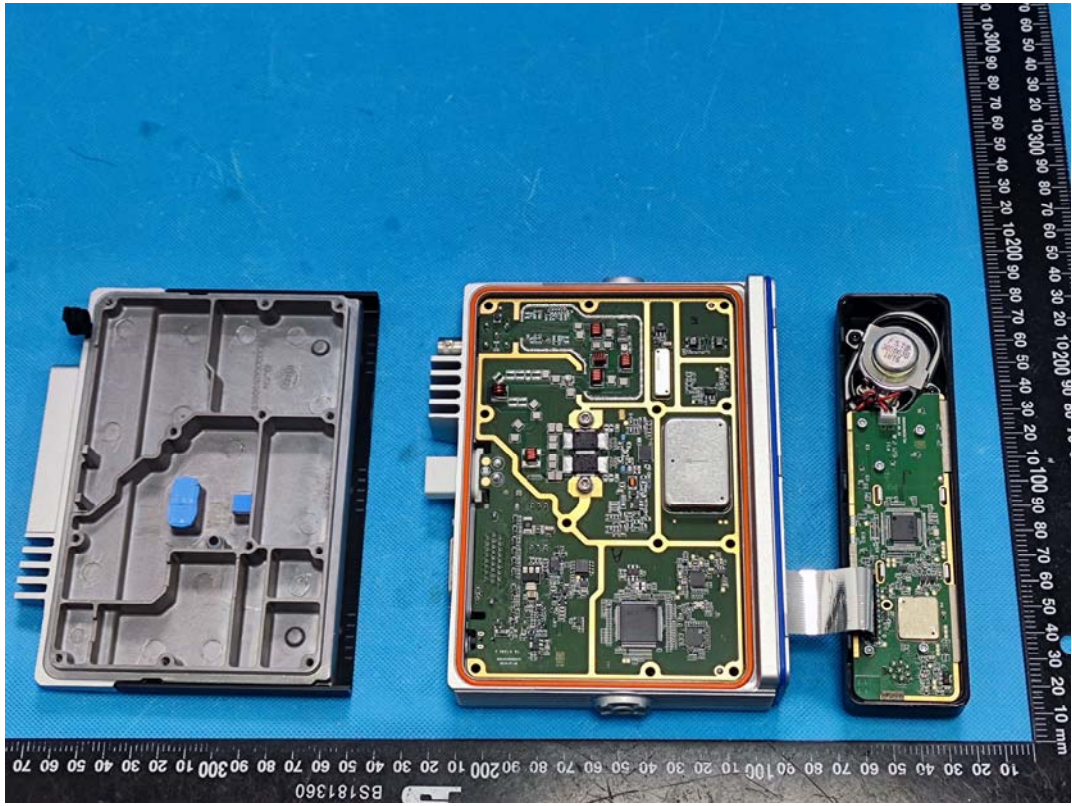

EXHIBIT C - EUT INTERNAL PHOTOGRAPHS

Model: MD612 VHF

Bluetooth Antenna

Model: MD622 VHF

Bluetooth Antenna