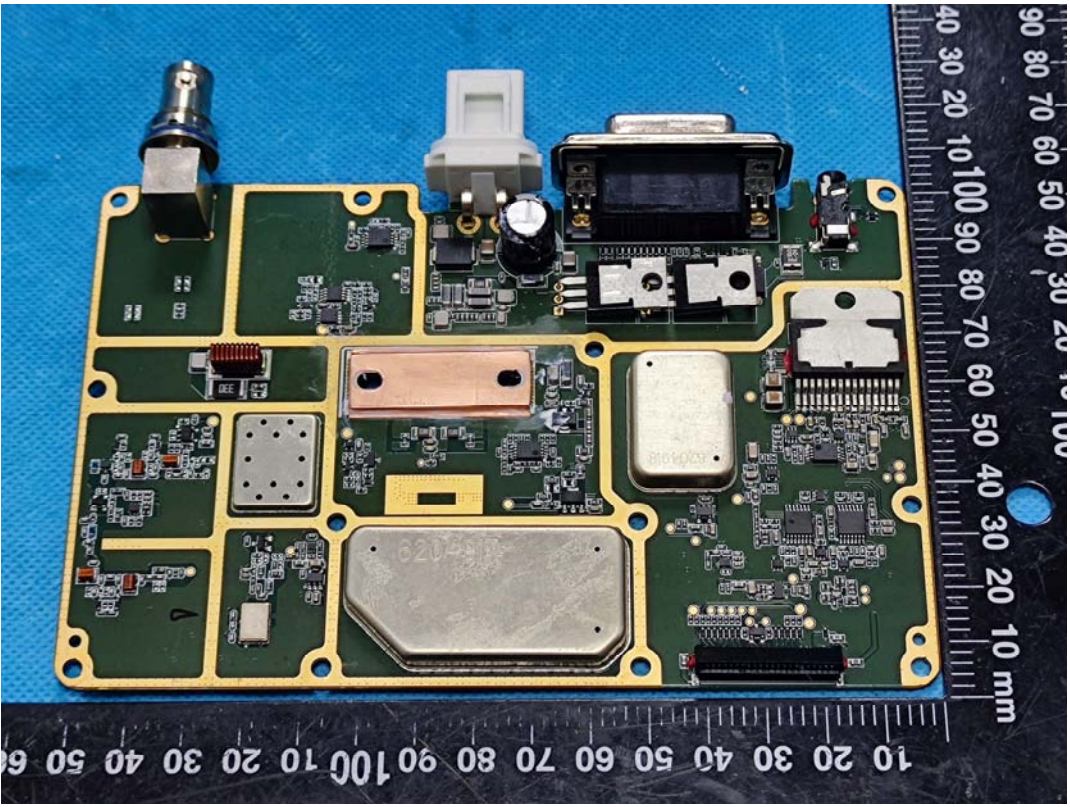

EXHIBIT C - EUT INTERNAL PHOTOGRAPHS

Model: MD612 VHF

Bluetooth Antenna

Model: MD622 VHF

Bluetooth Antenna