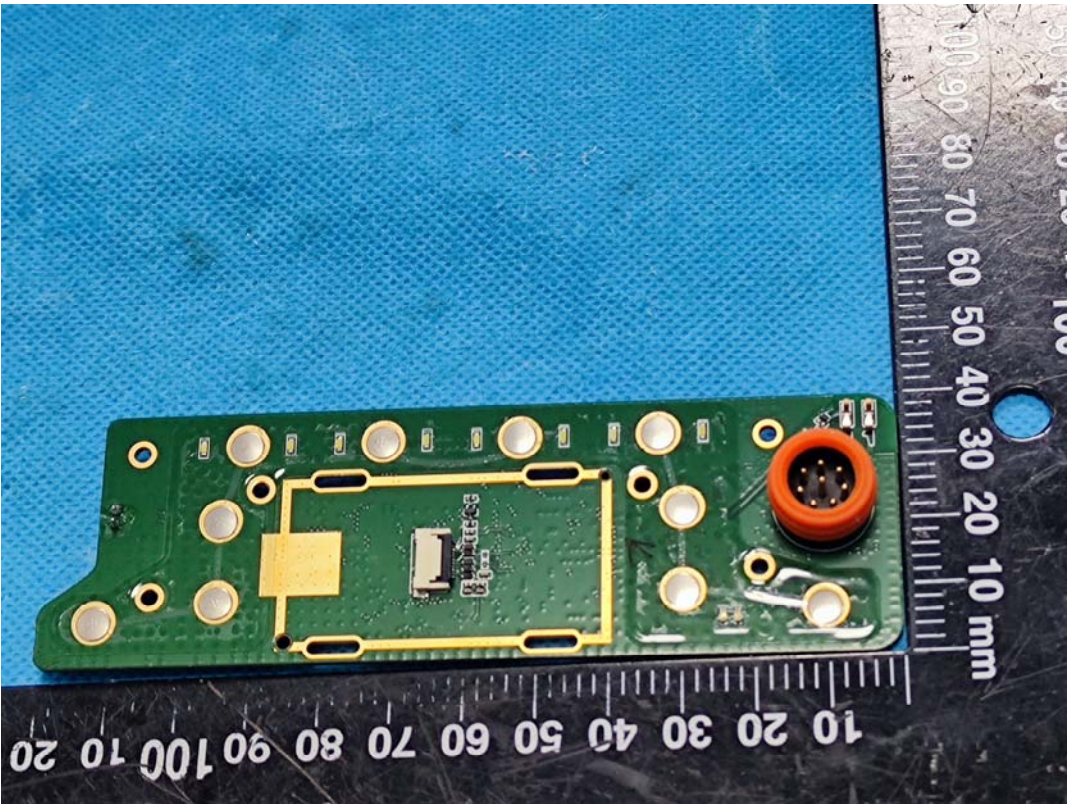

EXHIBIT C - EUT INTERNAL PHOTOGRAPHS

Model: MD612 VHF

Bluetooth Antenna

Model: MD622 VHF

Bluetooth Antenna