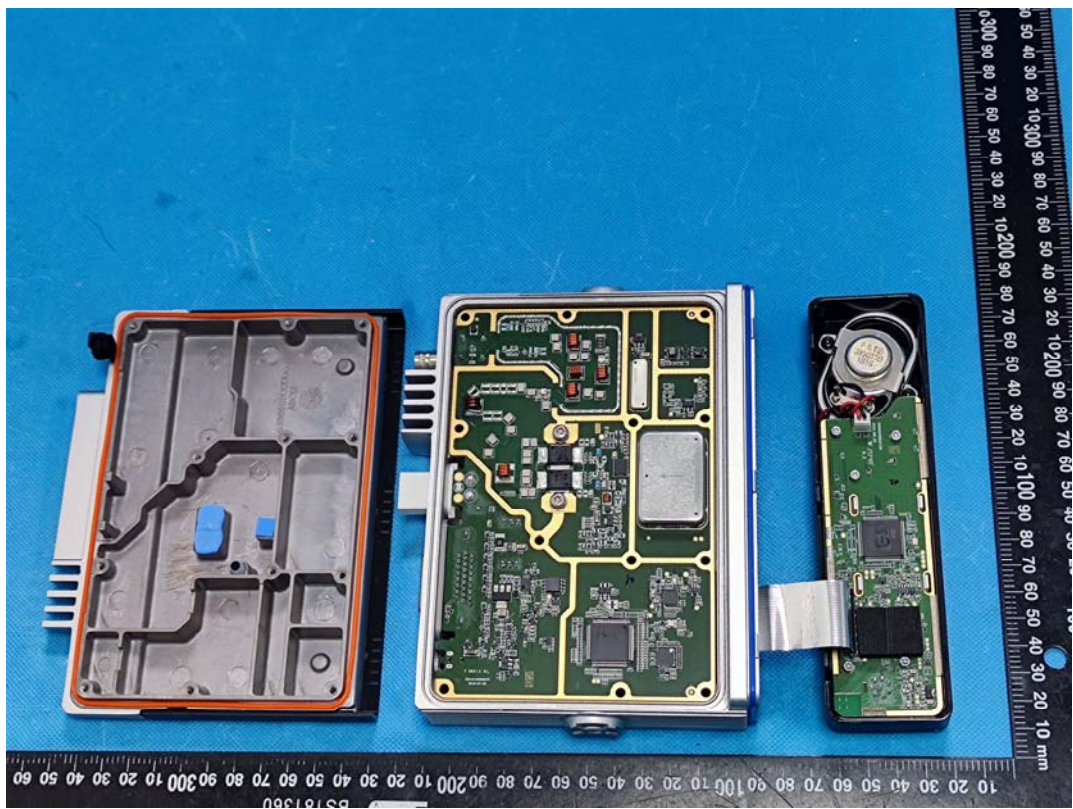

EXHIBIT C - EUT INTERNAL PHOTOGRAPHS

Model: MD612 VHF

Bluetooth Antenna

Model: MD622 VHF

Bluetooth Antenna