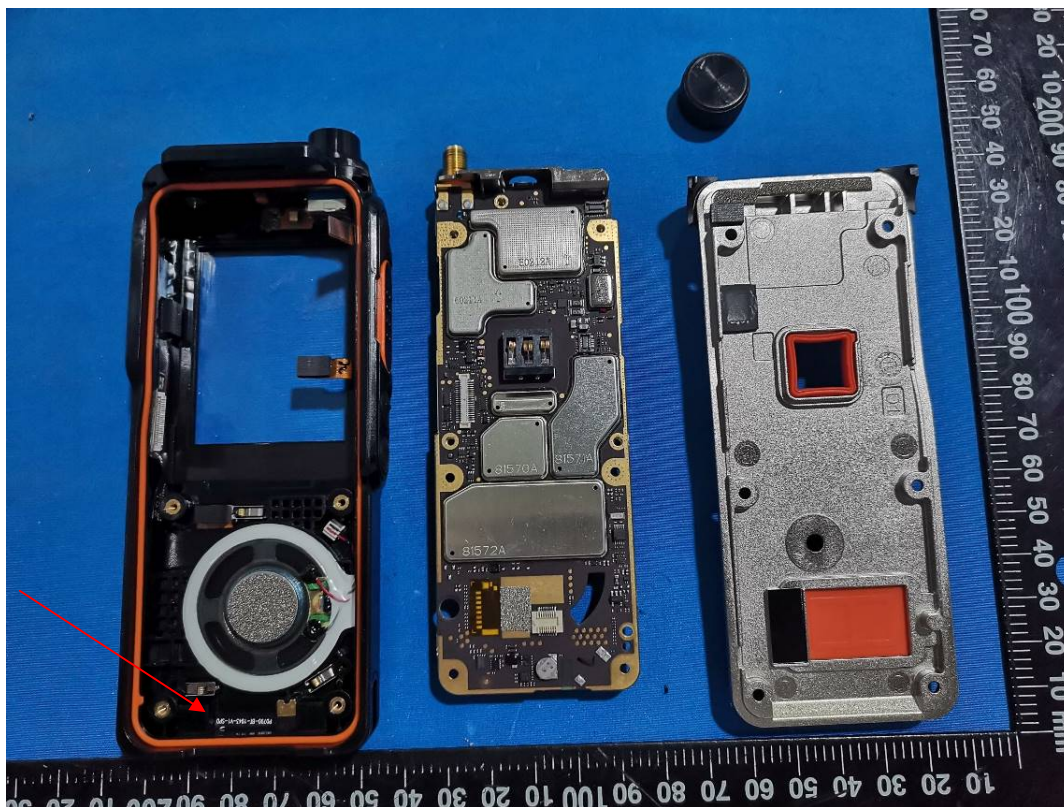

# EXHIBIT C - EUT INTERNAL PHOTOGRAPHS

Model: HP782 VHF

BT Antenna

FGU

GPS Module

BT ANT

Model: HP702 VHF

Charger Base