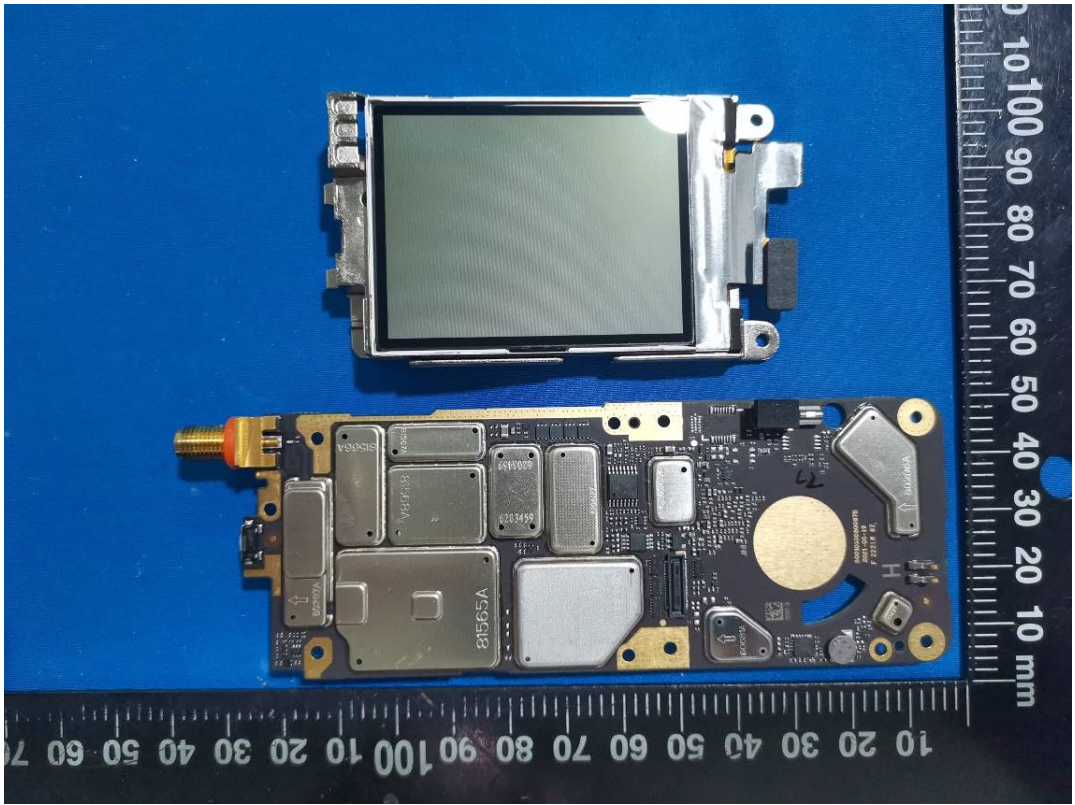

# EXHIBIT C - EUT INTERNAL PHOTOGRAPHS

Model: HP782 VHF

BT Antenna

FGU

GPS Module

BT ANT

Model: HP702 VHF

Charger Base