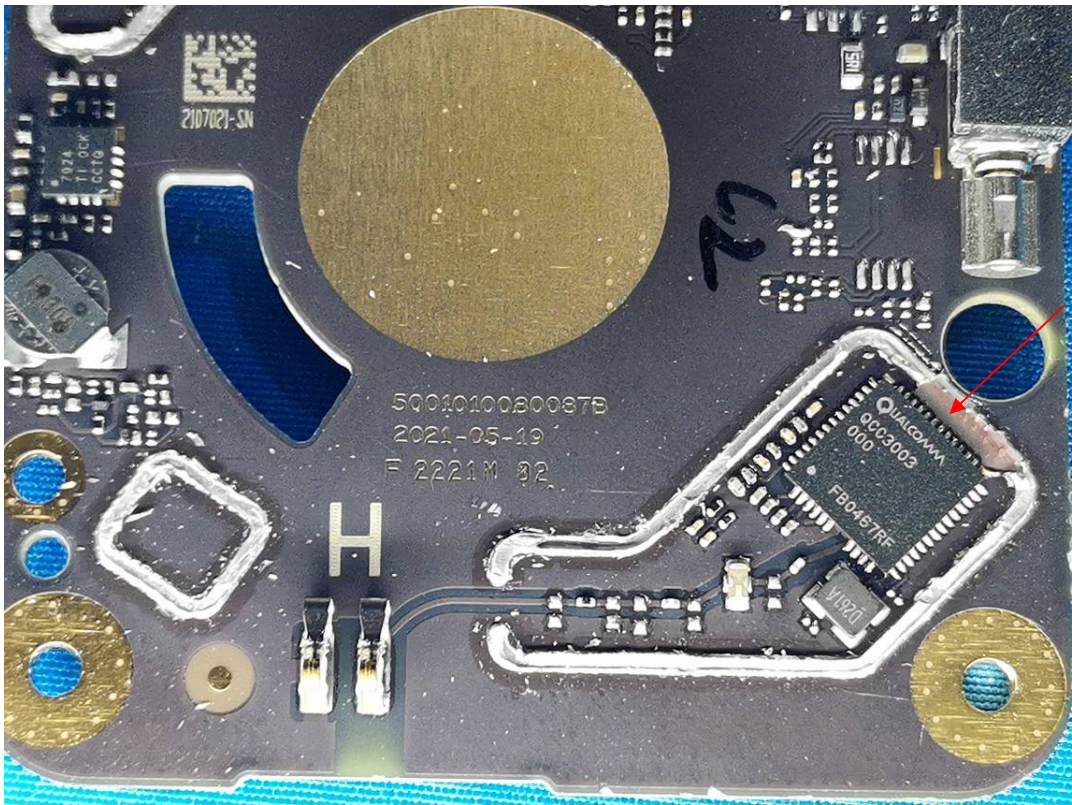

# EXHIBIT C - EUT INTERNAL PHOTOGRAPHS

Model: HP782 VHF

BT Antenna

FGU

GPS Module

BT ANT

Model: HP702 VHF

Charger Base