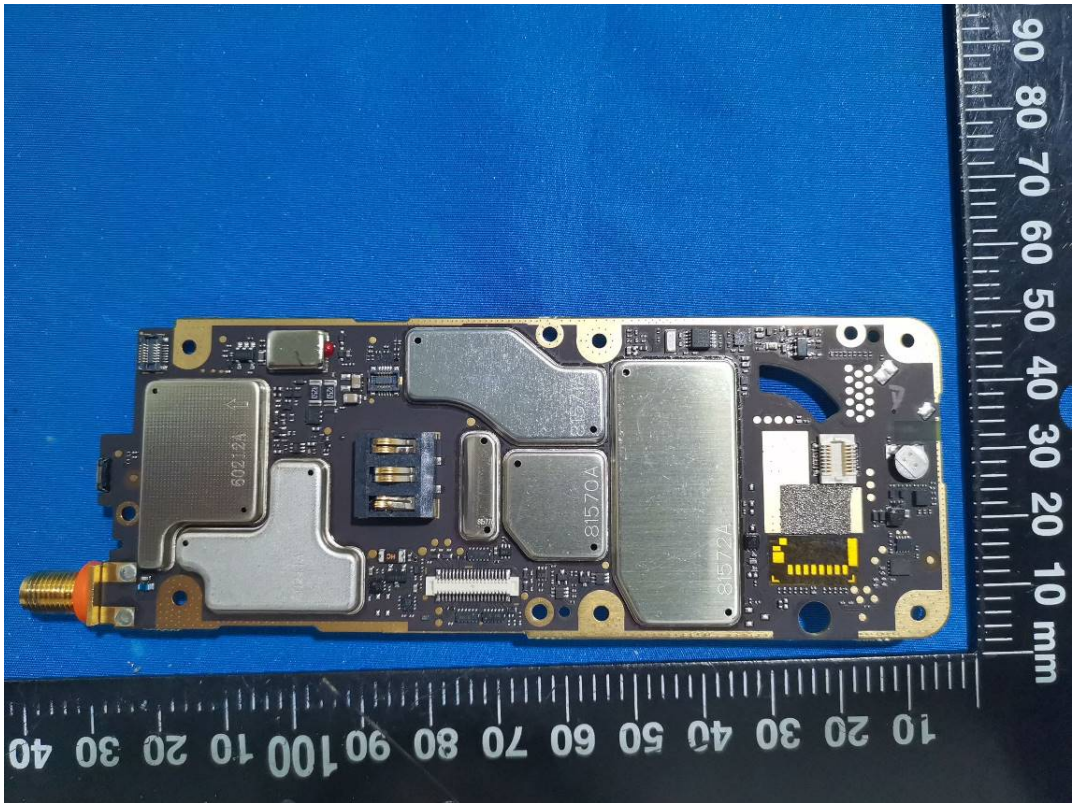

# EXHIBIT C - EUT INTERNAL PHOTOGRAPHS

Model: HP782 VHF

BT Antenna

FGU

GPS Module

BT ANT

Model: HP702 VHF

Charger Base