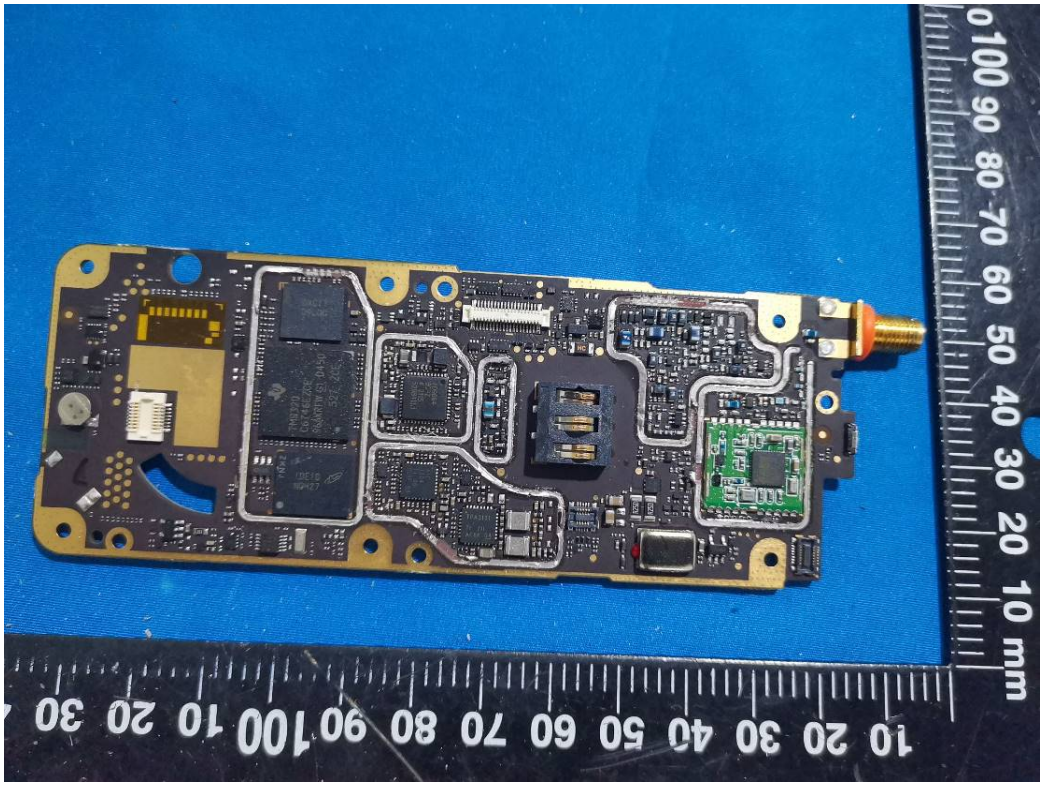

# EXHIBIT C - EUT INTERNAL PHOTOGRAPHS

Model: HP782 VHF

BT Antenna

FGU

GPS Module

BT ANT

Model: HP702 VHF

Charger Base