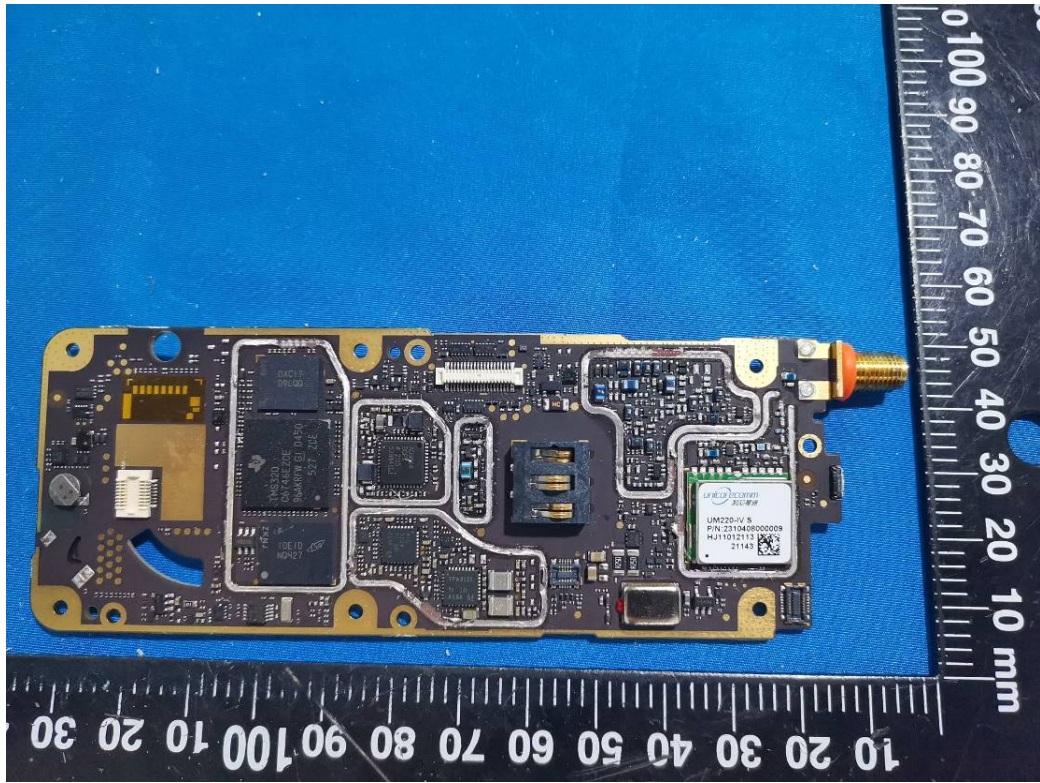

# EXHIBIT C - EUT INTERNAL PHOTOGRAPHS

Model: HP782 VHF

BT Antenna

FGU

GPS Module

BT ANT

Model: HP702 VHF

Charger Base