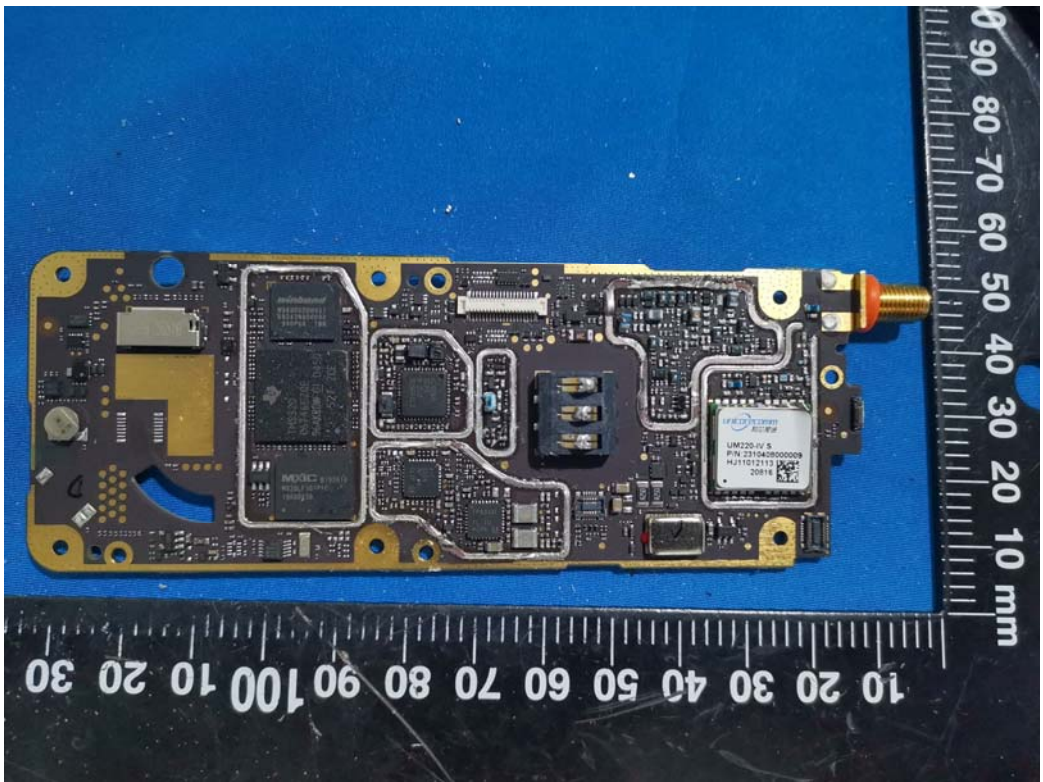

# EXHIBIT C - EUT INTERNAL PHOTOGRAPHS

Model: HP782 VHF

BT Antenna

FGU

GPS Module

BT ANT

Model: HP702 VHF

Charger Base