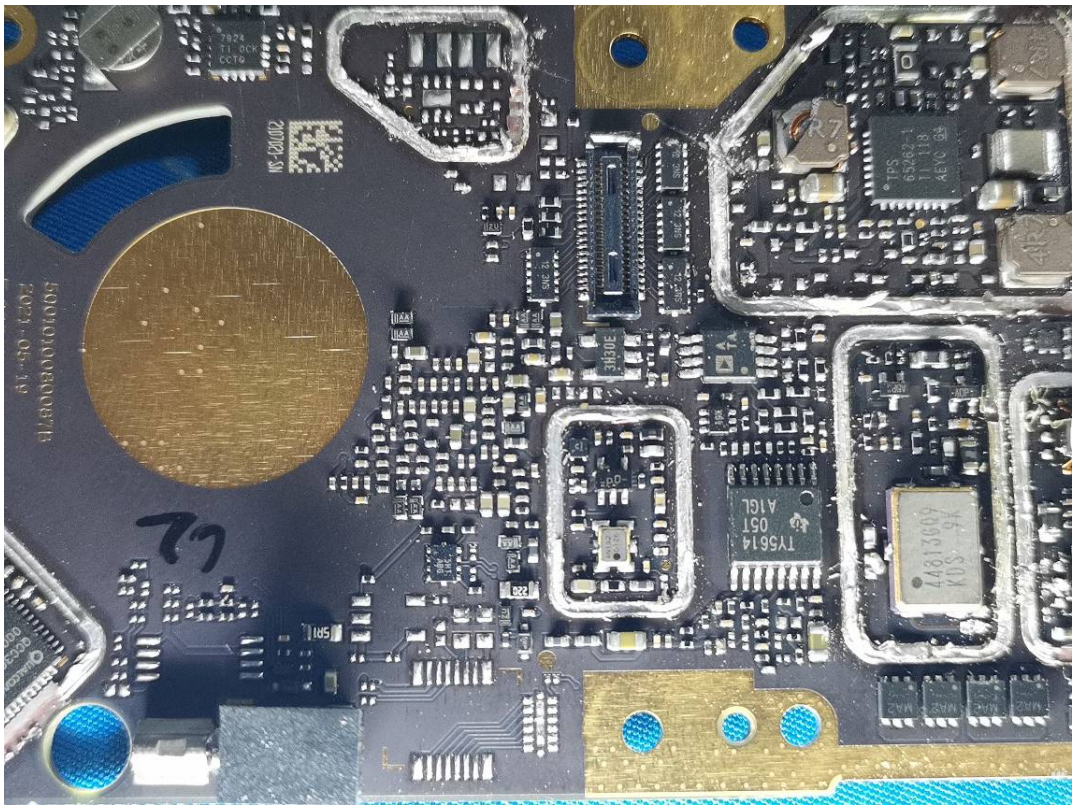

# EXHIBIT C - EUT INTERNAL PHOTOGRAPHS

Model: HP782 VHF

BT Antenna

FGU

GPS Module

BT ANT

Model: HP702 VHF

Charger Base