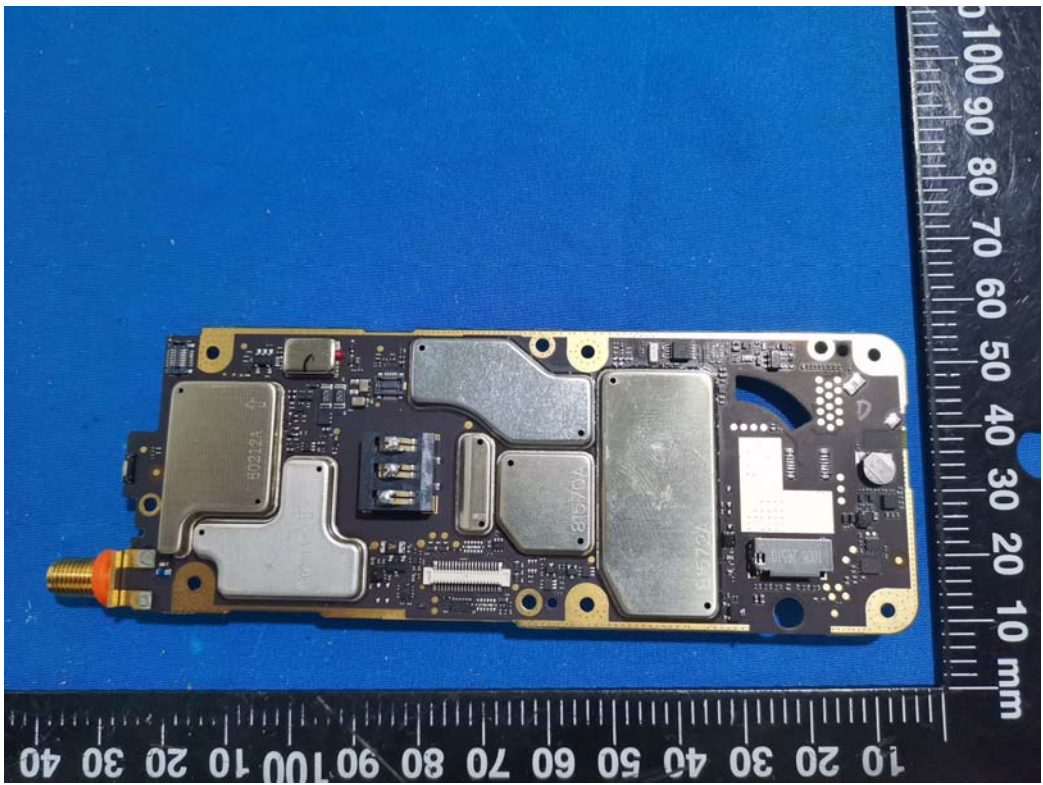

# EXHIBIT C - EUT INTERNAL PHOTOGRAPHS

Model: HP782 VHF

BT Antenna

FGU

GPS Module

BT ANT

Model: HP702 VHF

Charger Base