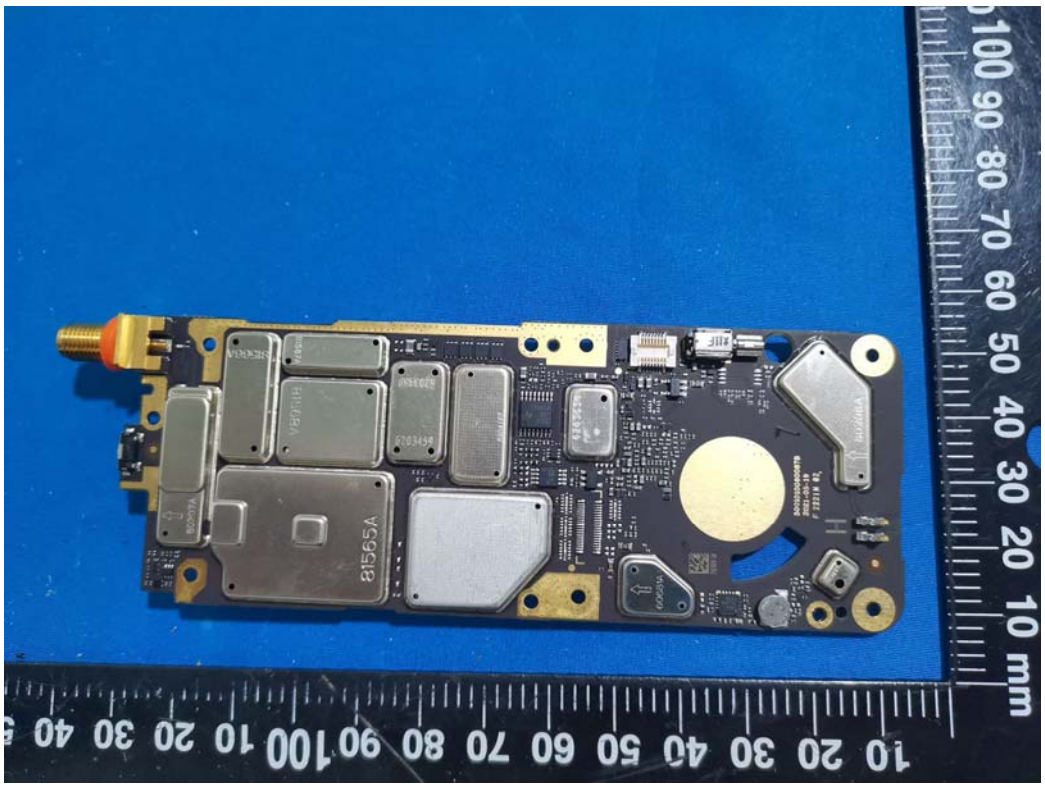

# EXHIBIT C - EUT INTERNAL PHOTOGRAPHS

Model: HP782 VHF

BT Antenna

FGU

GPS Module

BT ANT

Model: HP702 VHF

Charger Base