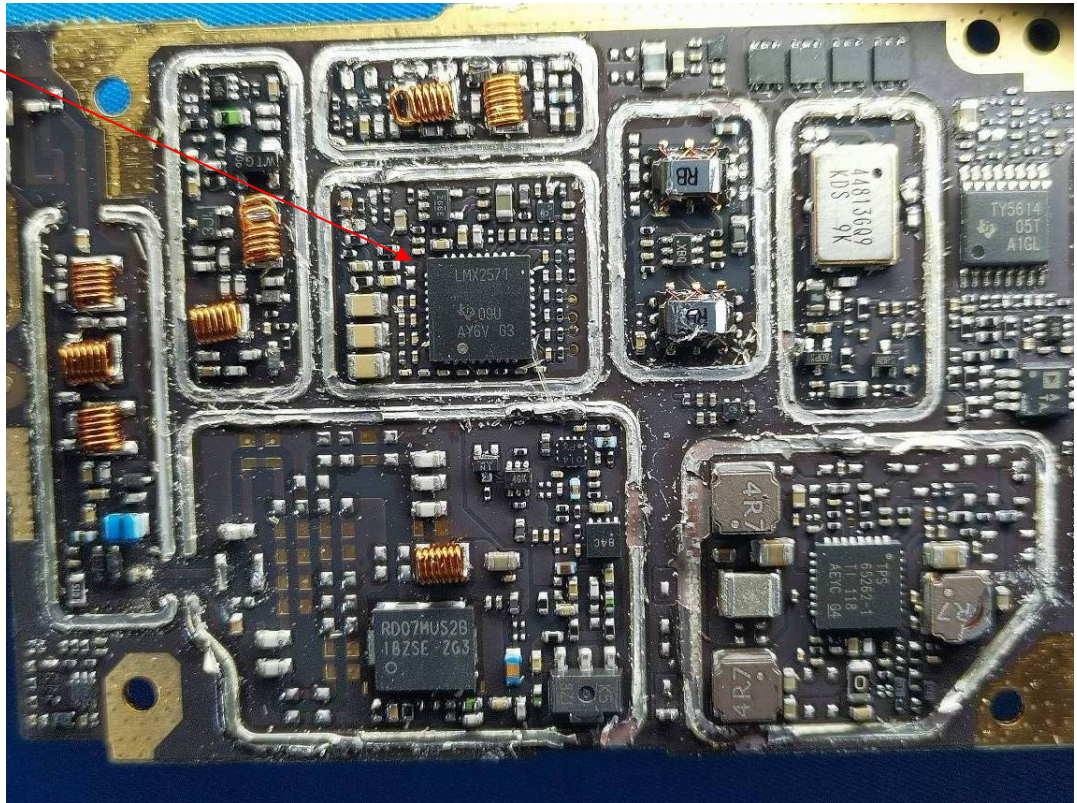

# EXHIBIT C - EUT INTERNAL PHOTOGRAPHS

Model: HP782 VHF

BT Antenna

FGU

GPS Module

BT ANT

Model: HP702 VHF

Charger Base