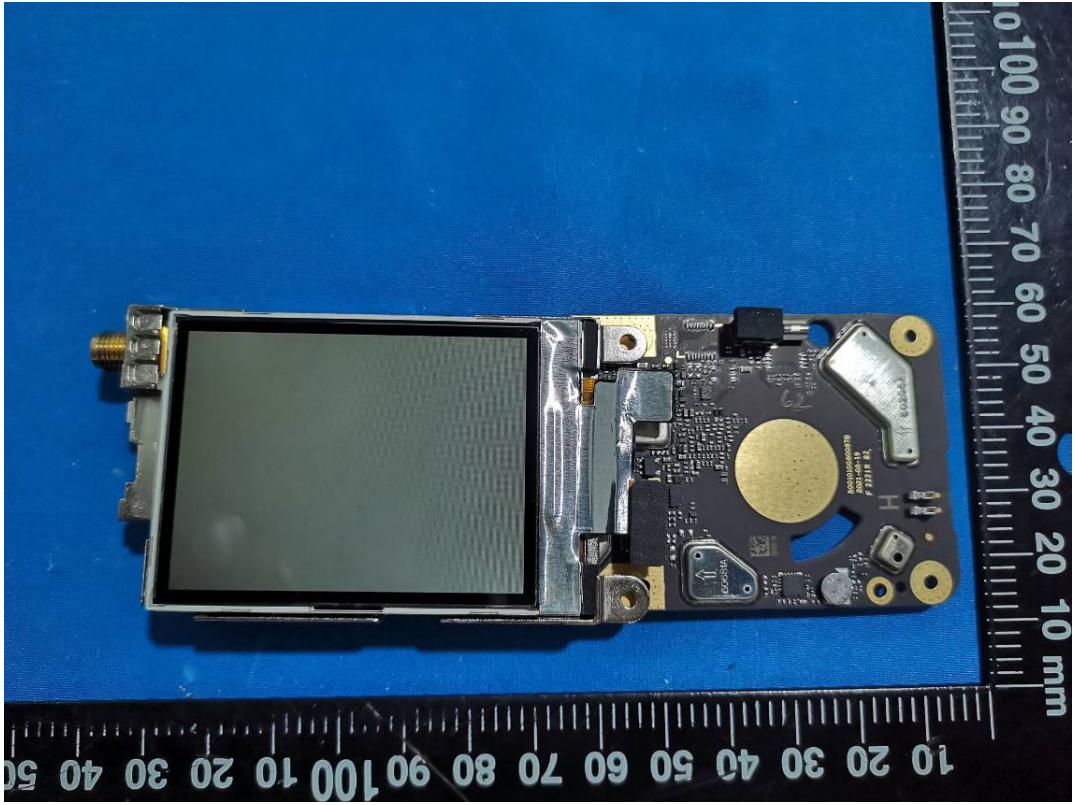

# EXHIBIT C - EUT INTERNAL PHOTOGRAPHS

Model: HP782 VHF

BT Antenna

FGU

GPS Module

BT ANT

Model: HP702 VHF

Charger Base