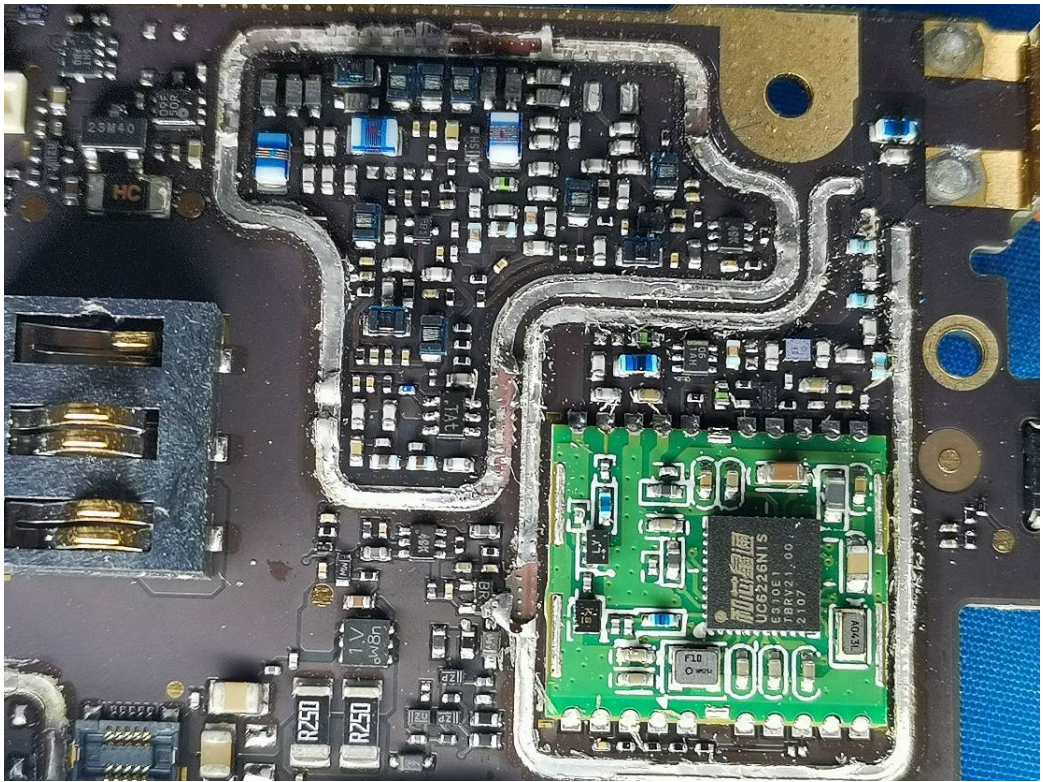

# EXHIBIT C - EUT INTERNAL PHOTOGRAPHS

Model: HP782 VHF

BT Antenna

FGU

GPS Module

BT ANT

Model: HP702 VHF

Charger Base