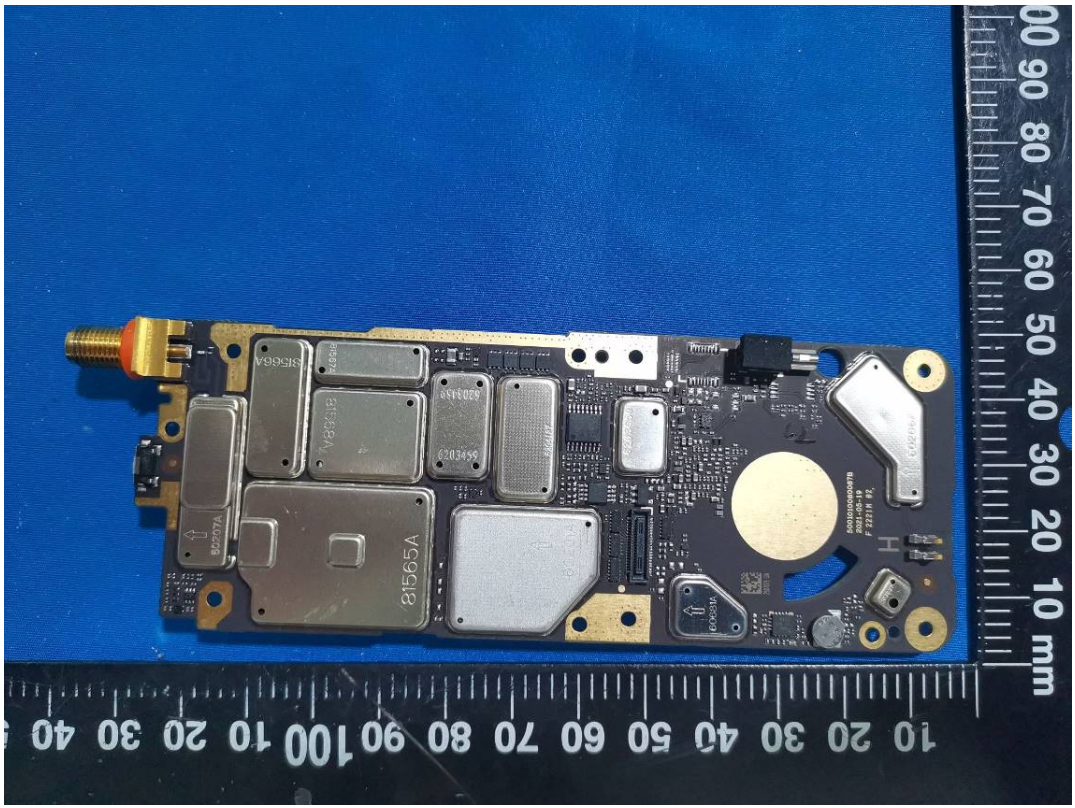

# EXHIBIT C - EUT INTERNAL PHOTOGRAPHS

Model: HP782 VHF

BT Antenna

FGU

GPS Module

BT ANT

Model: HP702 VHF

Charger Base