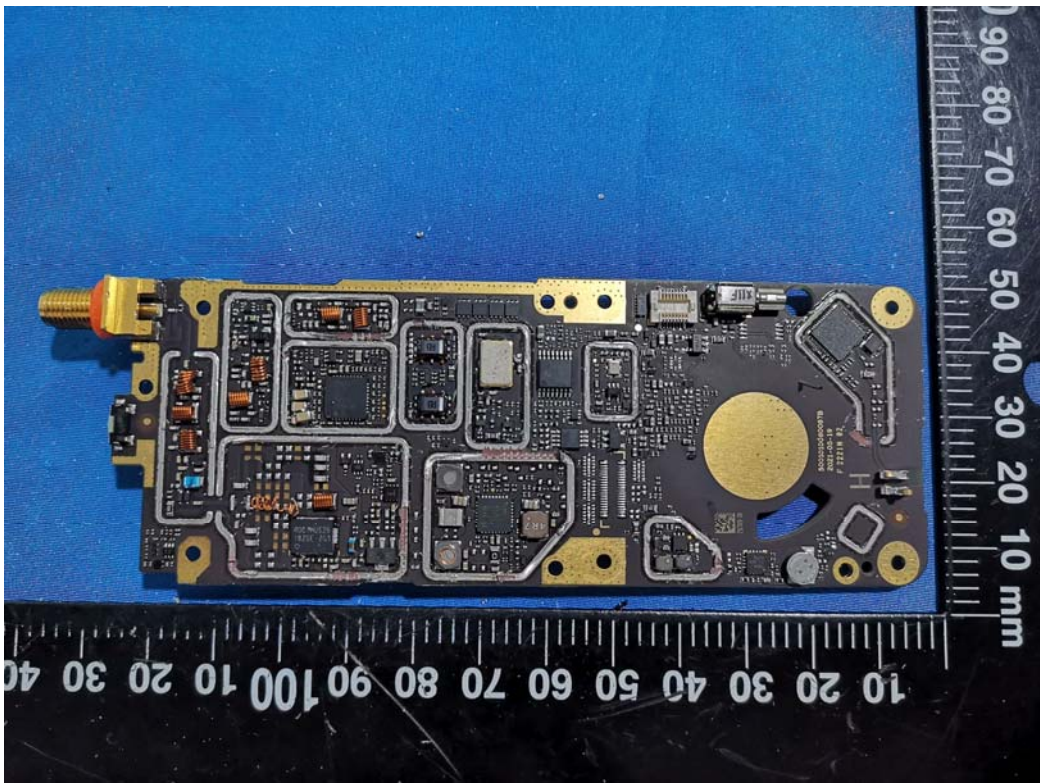

# EXHIBIT C - EUT INTERNAL PHOTOGRAPHS

Model: HP782 VHF

BT Antenna

FGU

GPS Module

BT ANT

Model: HP702 VHF

Charger Base