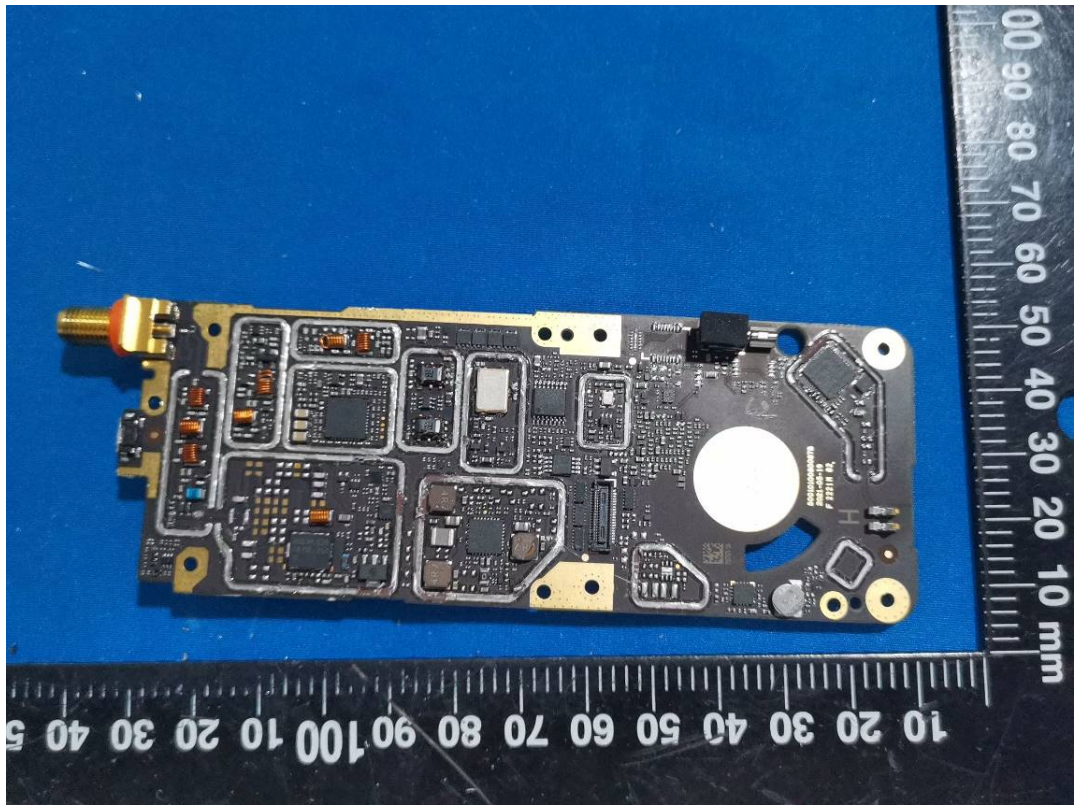

# EXHIBIT C - EUT INTERNAL PHOTOGRAPHS

Model: HP782 VHF

BT Antenna

FGU

GPS Module

BT ANT

Model: HP702 VHF

Charger Base