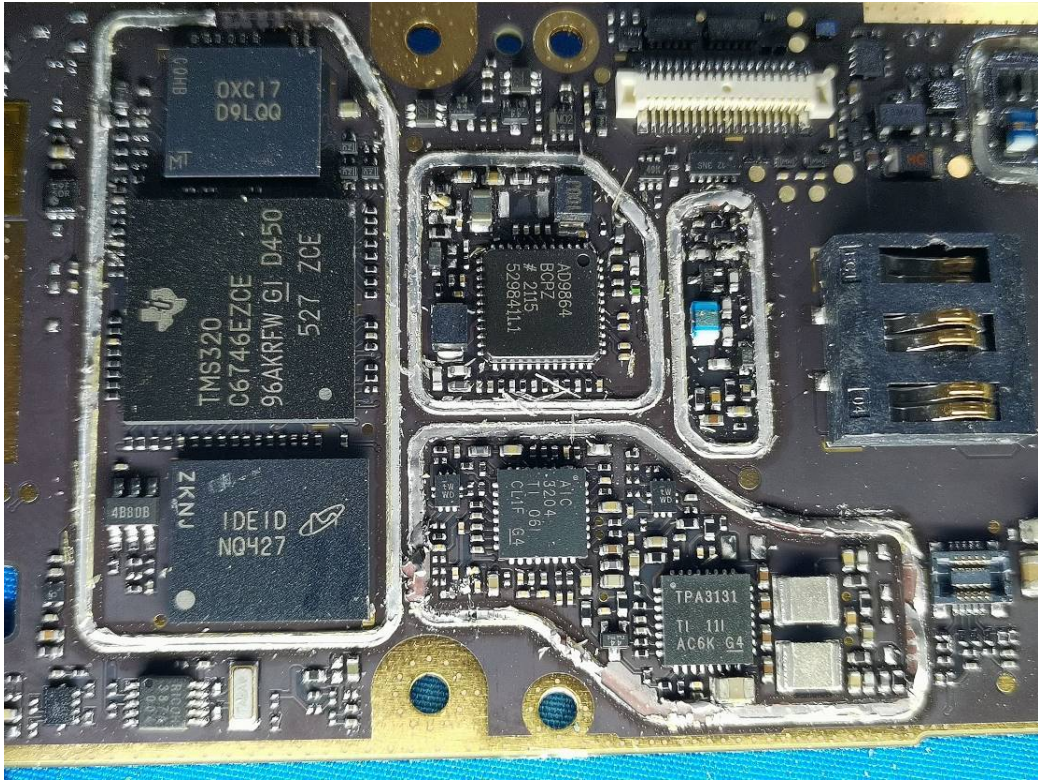

# EXHIBIT C - EUT INTERNAL PHOTOGRAPHS

Model: HP782 VHF

BT Antenna

FGU

GPS Module

BT ANT

Model: HP702 VHF

Charger Base