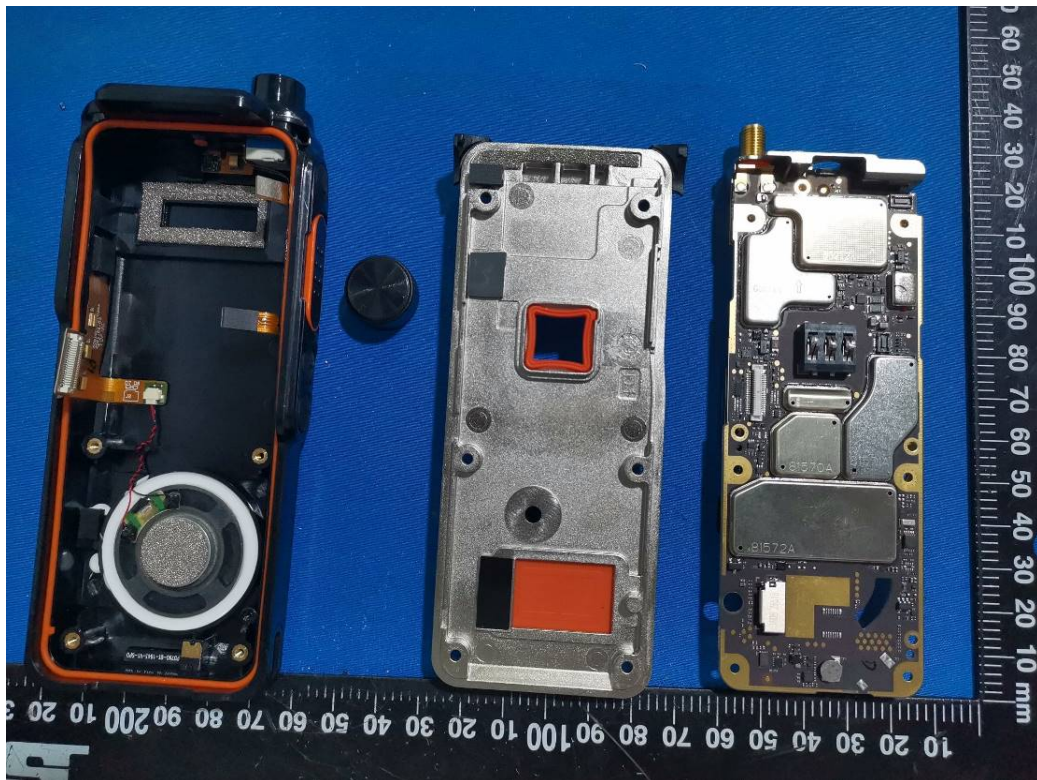

# EXHIBIT C - EUT INTERNAL PHOTOGRAPHS

Model: HP782 VHF

BT Antenna

FGU

GPS Module

BT ANT

Model: HP702 VHF

Charger Base