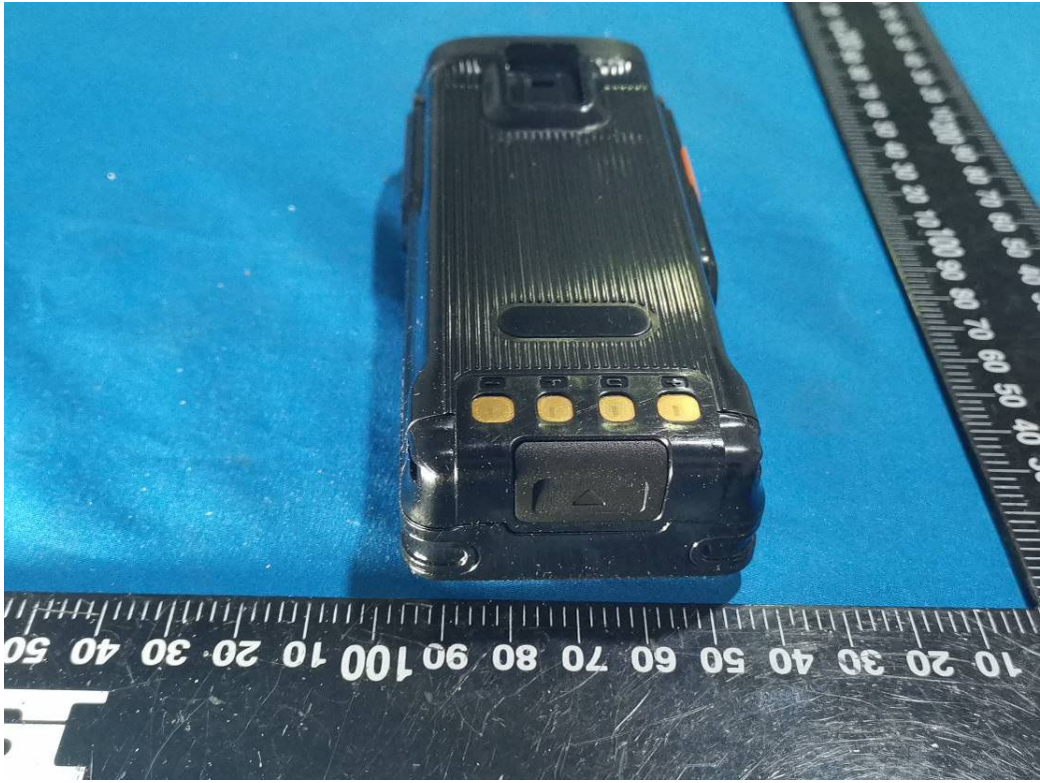

EXHIBIT B - EUT EXTERNAL PHOTOGRAPHS

Model: HP782 VHF

Model: HP702 VHF

Antenna (PMR & GPS)

Adapter

Charger Base