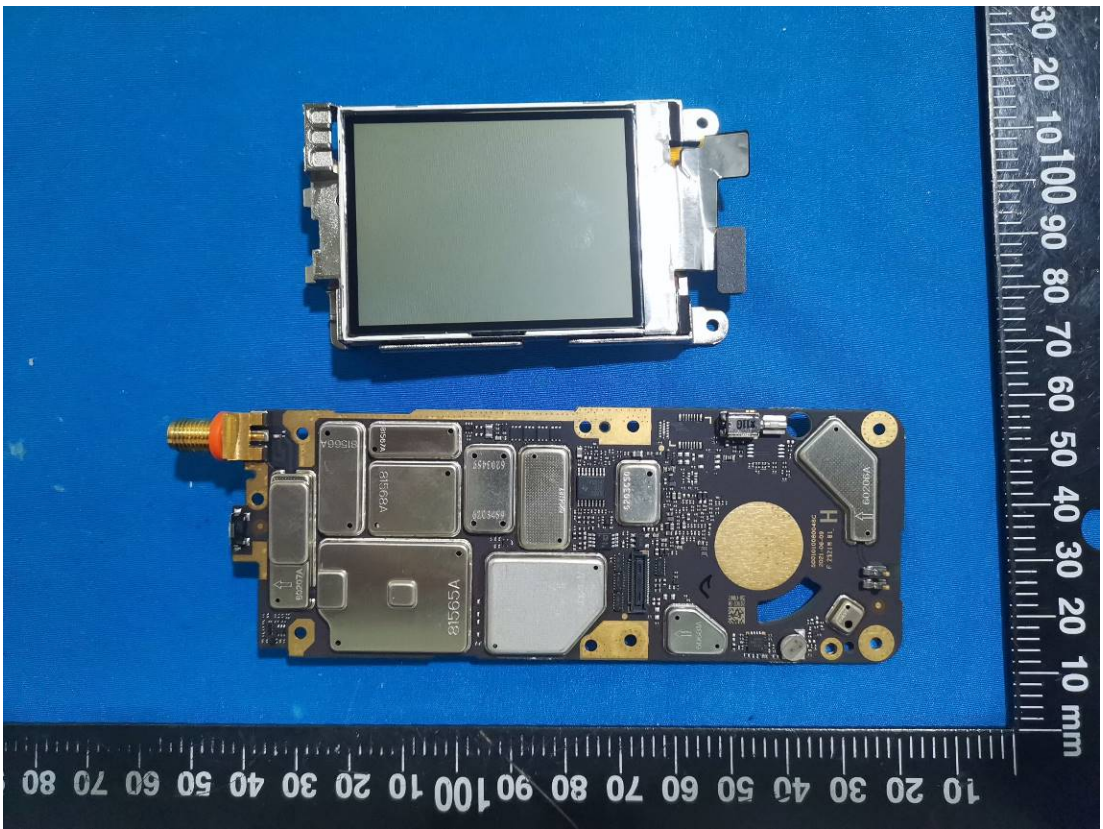

EXHIBIT C - EUT INTERNAL PHOTOGRAPHS

Model: HP782 Uv

BT Antenna

FGU

GPS Module

BT Antenna

Model: HP702 Uv

BT Antenna

Charger Base