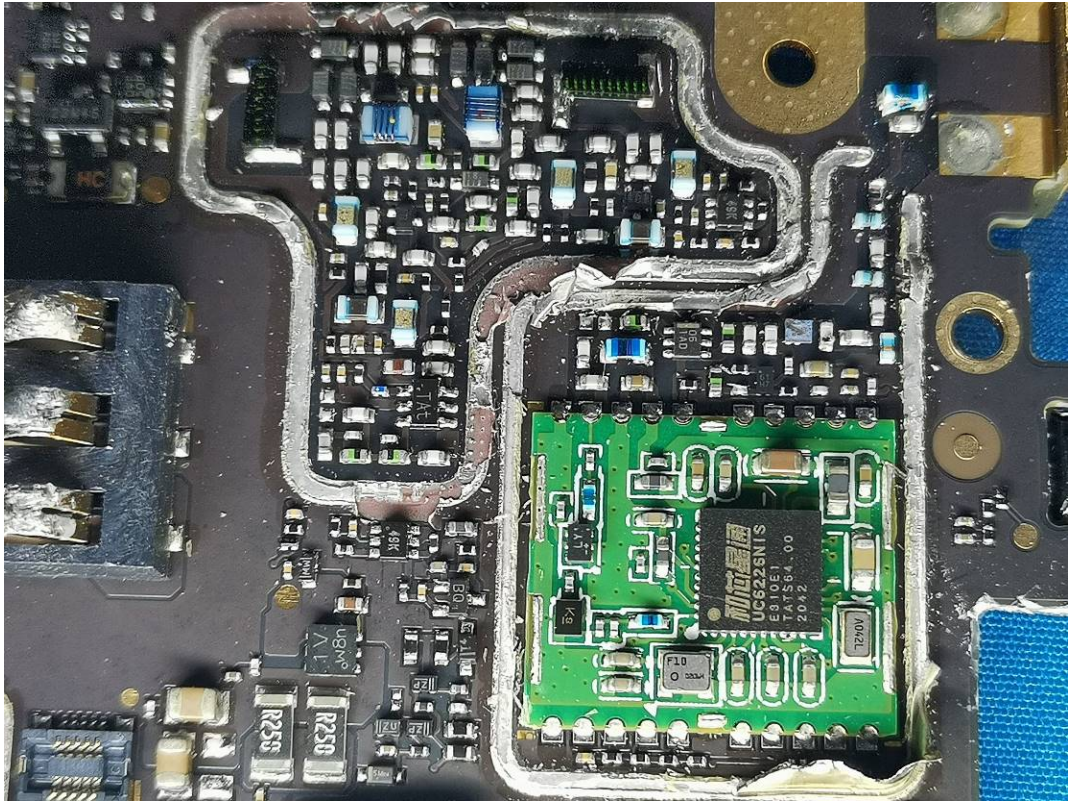

EXHIBIT C - EUT INTERNAL PHOTOGRAPHS

Model: HP782 Uv

BT Antenna

FGU

GPS Module

BT Antenna

Model: HP702 Uv

BT Antenna

Charger Base