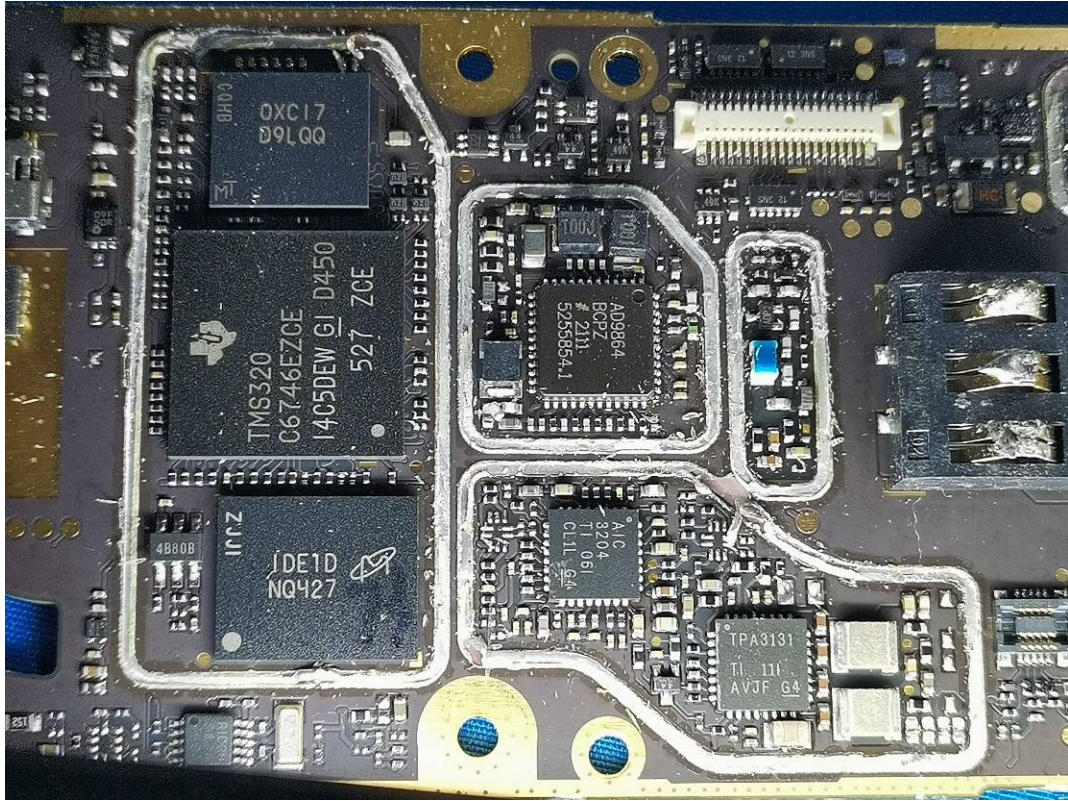

EXHIBIT C - EUT INTERNAL PHOTOGRAPHS

Model: HP782 Uv

BT Antenna

FGU

GPS Module

BT Antenna

Model: HP702 Uv

BT Antenna

Charger Base