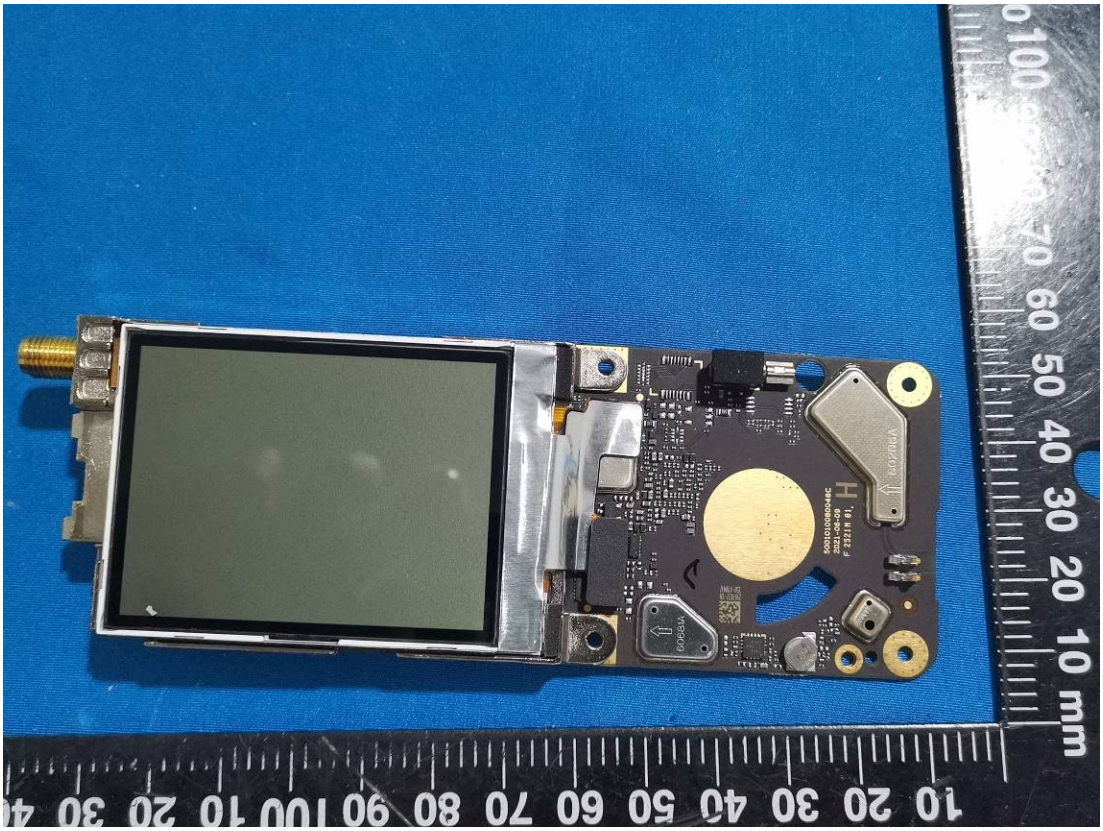

EXHIBIT C - EUT INTERNAL PHOTOGRAPHS

Model: HP782 Uv

BT Antenna

FGU

GPS Module

BT Antenna

Model: HP702 Uv

BT Antenna

Charger Base