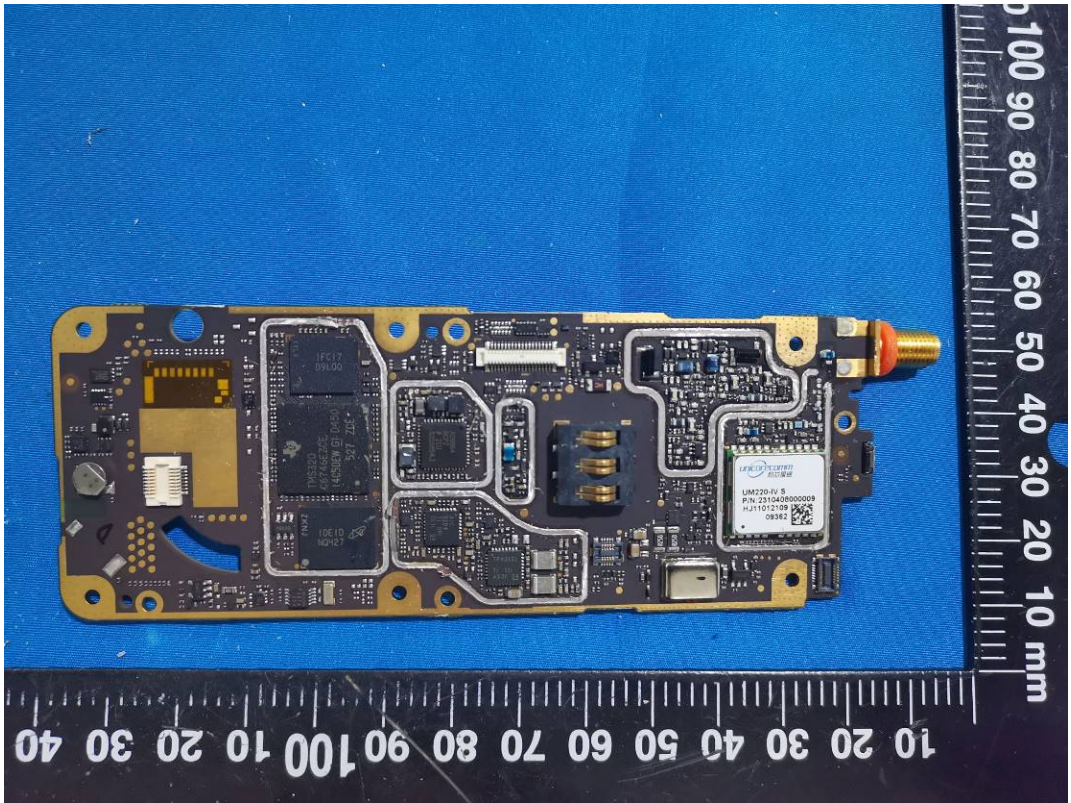

EXHIBIT C - EUT INTERNAL PHOTOGRAPHS

Model: HP782 Uv

BT Antenna

FGU

GPS Module

BT Antenna

Model: HP702 Uv

BT Antenna

Charger Base