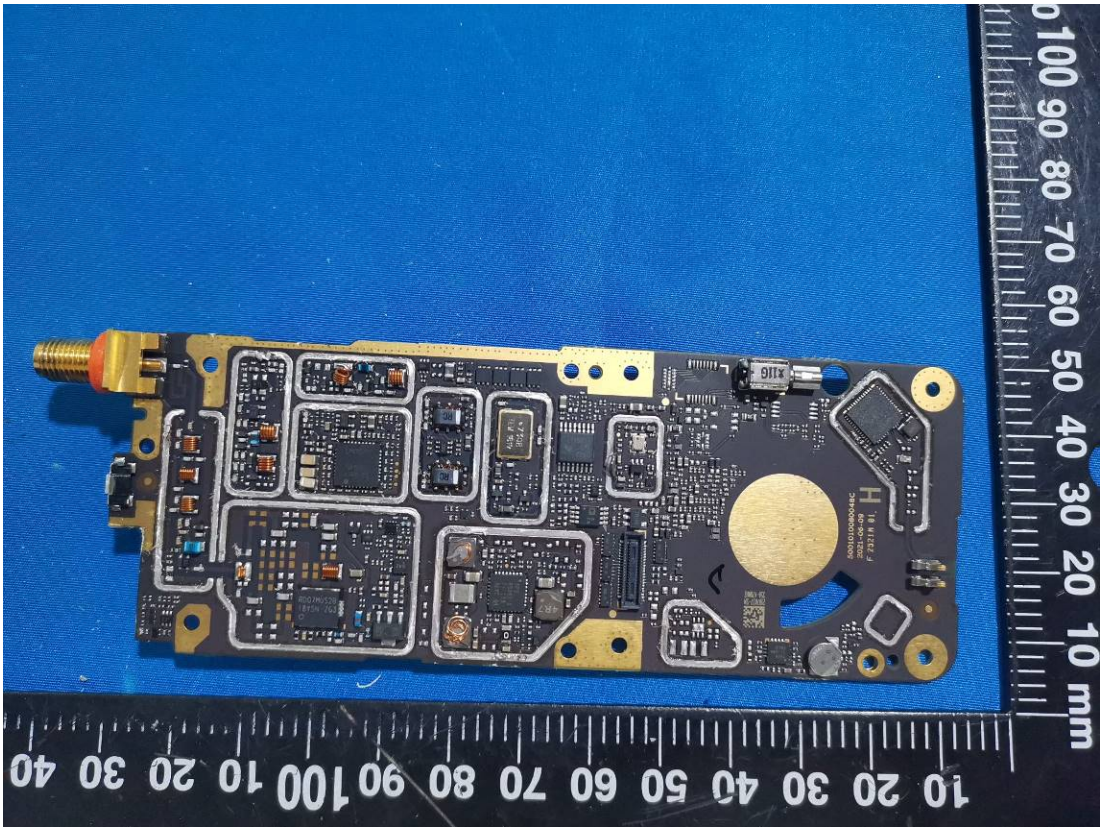

EXHIBIT C - EUT INTERNAL PHOTOGRAPHS

Model: HP782 Uv

BT Antenna

FGU

GPS Module

BT Antenna

Model: HP702 Uv

BT Antenna

Charger Base