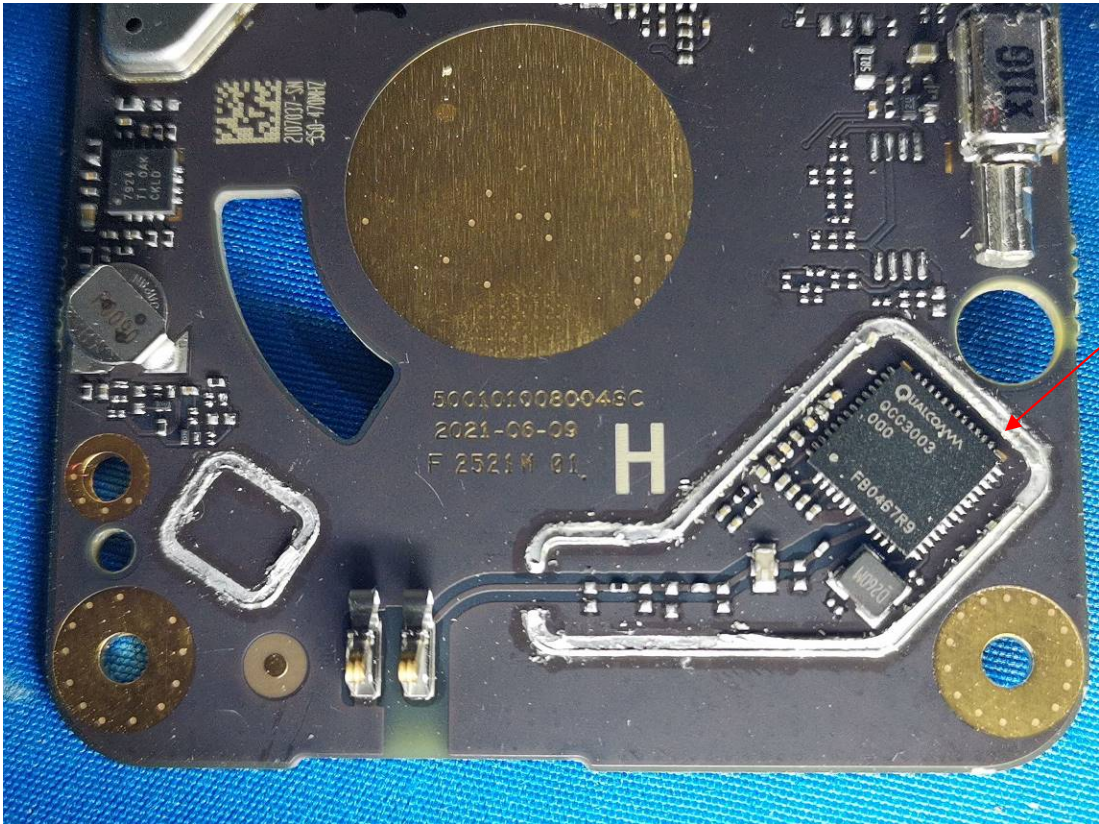

EXHIBIT C - EUT INTERNAL PHOTOGRAPHS

Model: HP782 Uv

BT Antenna

FGU

GPS Module

BT Antenna

Model: HP702 Uv

BT Antenna

Charger Base