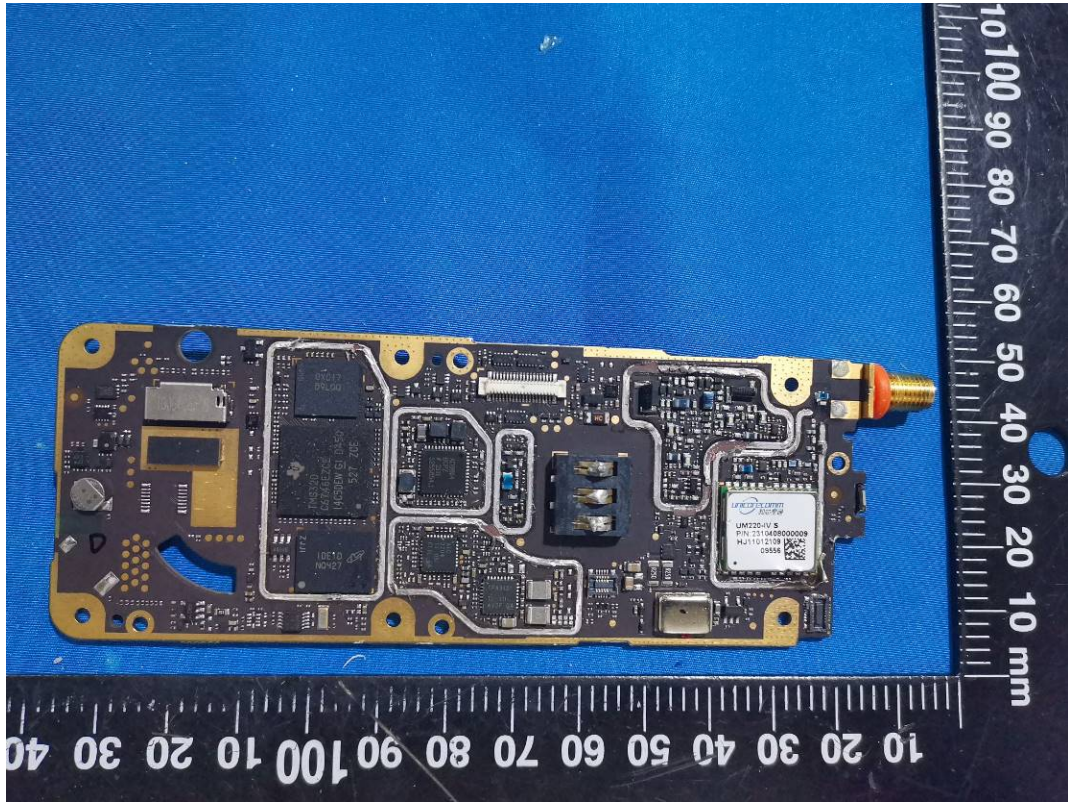

EXHIBIT C - EUT INTERNAL PHOTOGRAPHS

Model: HP782 Uv

BT Antenna

FGU

GPS Module

BT Antenna

Model: HP702 Uv

BT Antenna

Charger Base