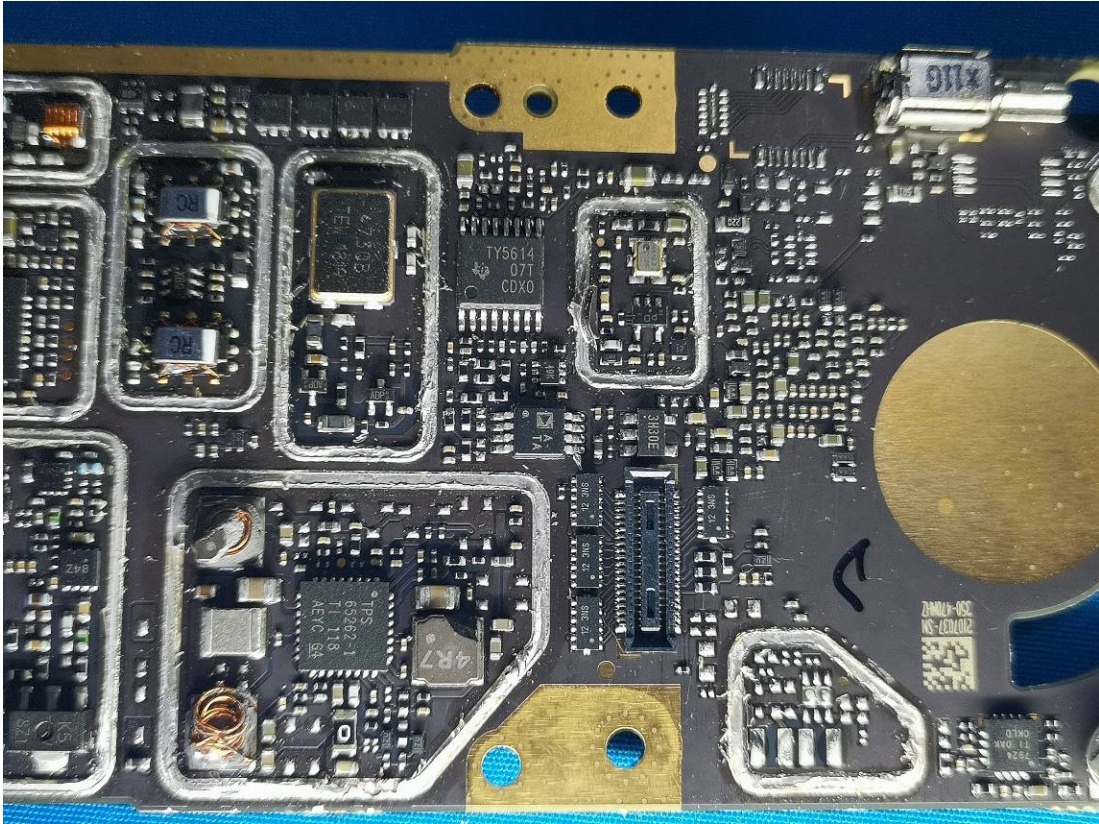

EXHIBIT C - EUT INTERNAL PHOTOGRAPHS

Model: HP782 Uv

BT Antenna

FGU

GPS Module

BT Antenna

Model: HP702 Uv

BT Antenna

Charger Base