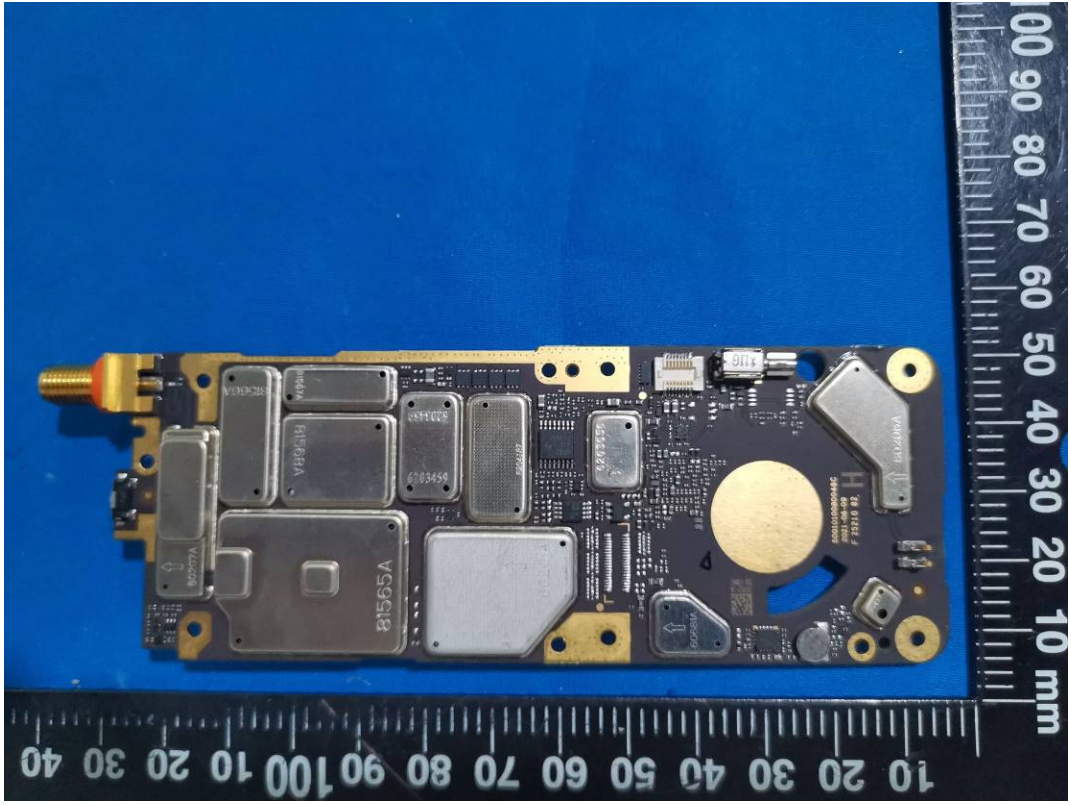

EXHIBIT C - EUT INTERNAL PHOTOGRAPHS

Model: HP782 Uv

BT Antenna

FGU

GPS Module

BT Antenna

Model: HP702 Uv

BT Antenna

Charger Base