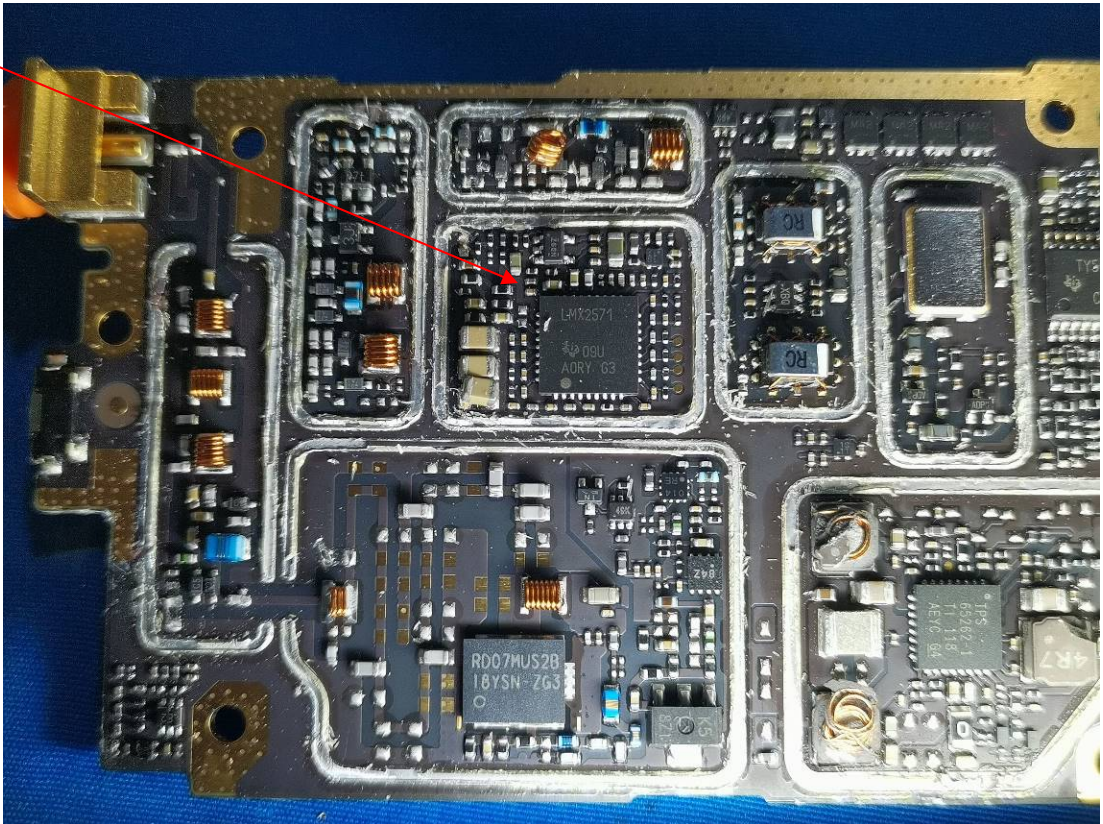

EXHIBIT C - EUT INTERNAL PHOTOGRAPHS

Model: HP782 Uv

BT Antenna

FGU

GPS Module

BT Antenna

Model: HP702 Uv

BT Antenna

Charger Base