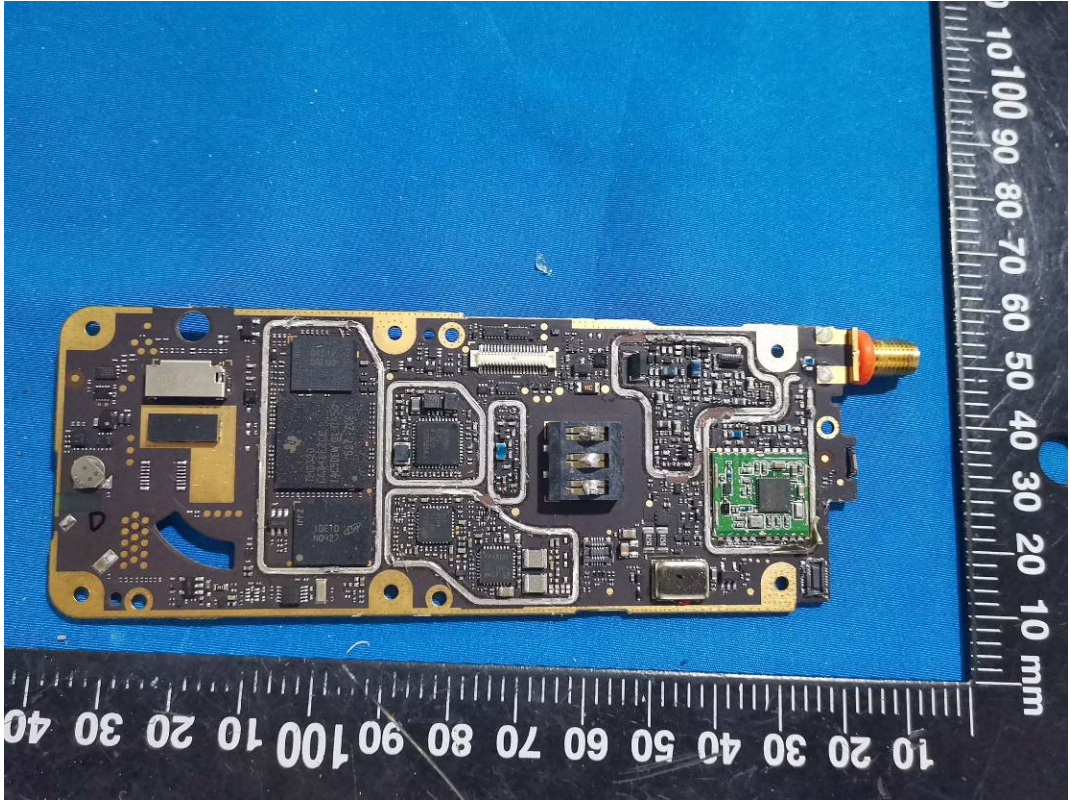

EXHIBIT C - EUT INTERNAL PHOTOGRAPHS

Model: HP782 Uv

BT Antenna

FGU

GPS Module

BT Antenna

Model: HP702 Uv

BT Antenna

Charger Base