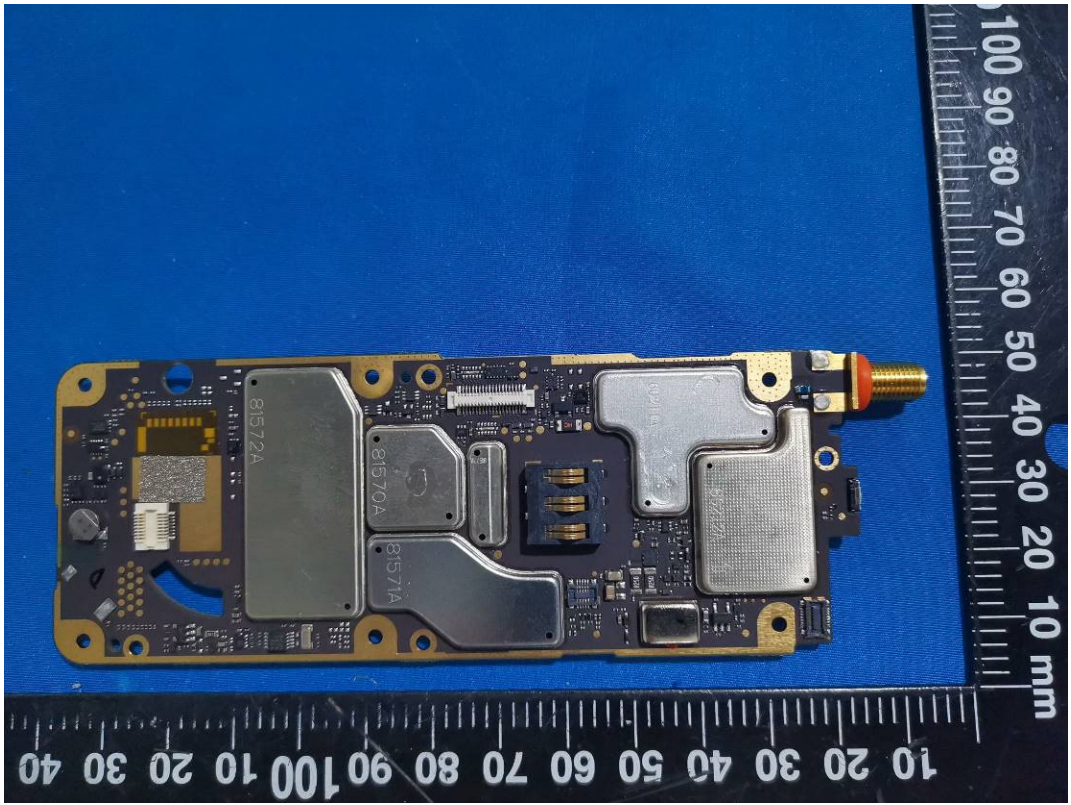

EXHIBIT C - EUT INTERNAL PHOTOGRAPHS

Model: HP782 Uv

BT Antenna

FGU

GPS Module

BT Antenna

Model: HP702 Uv

BT Antenna

Charger Base