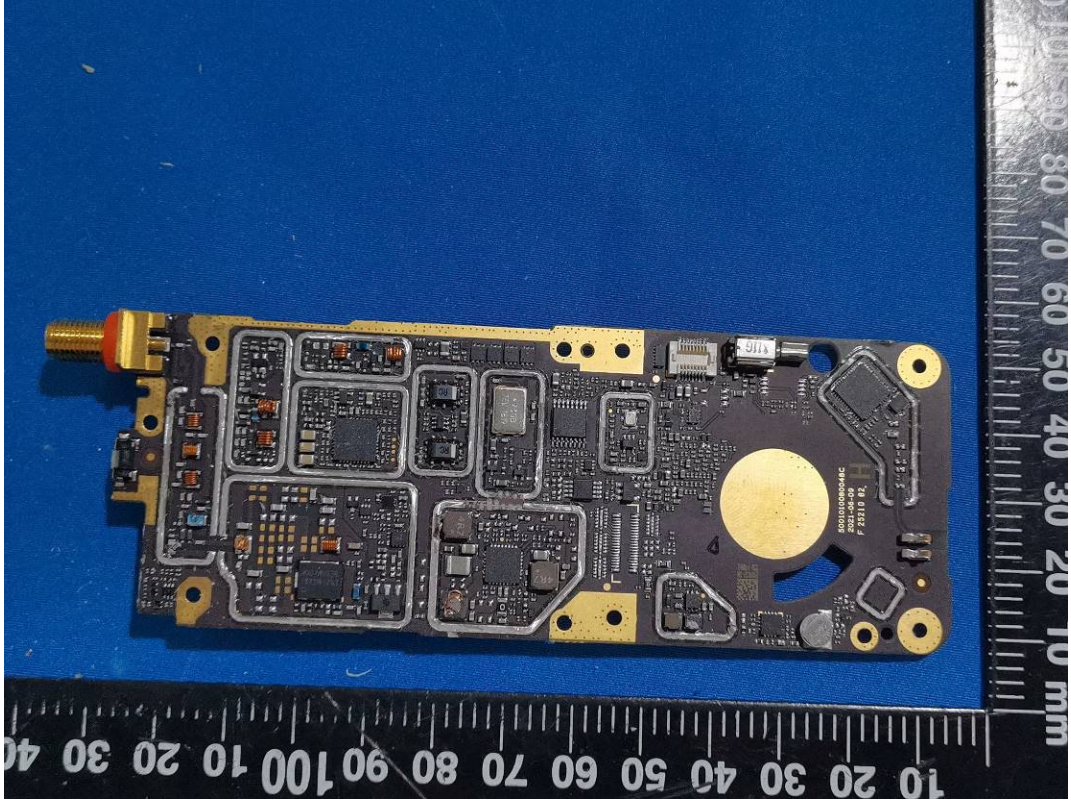

EXHIBIT C - EUT INTERNAL PHOTOGRAPHS

Model: HP782 Uv

BT Antenna

FGU

GPS Module

BT Antenna

Model: HP702 Uv

BT Antenna

Charger Base