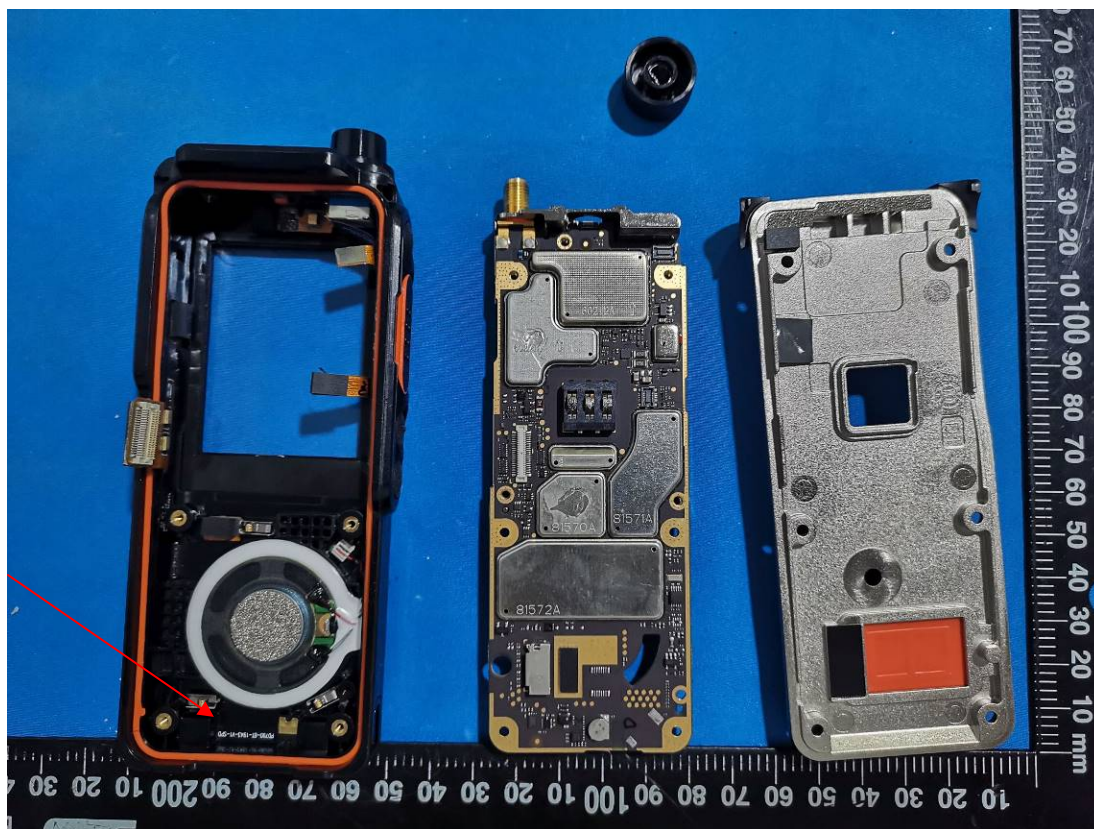

EXHIBIT C - EUT INTERNAL PHOTOGRAPHS

Model: HP782 Uv

BT Antenna

FGU

GPS Module

BT Antenna

Model: HP702 Uv

BT Antenna

Charger Base