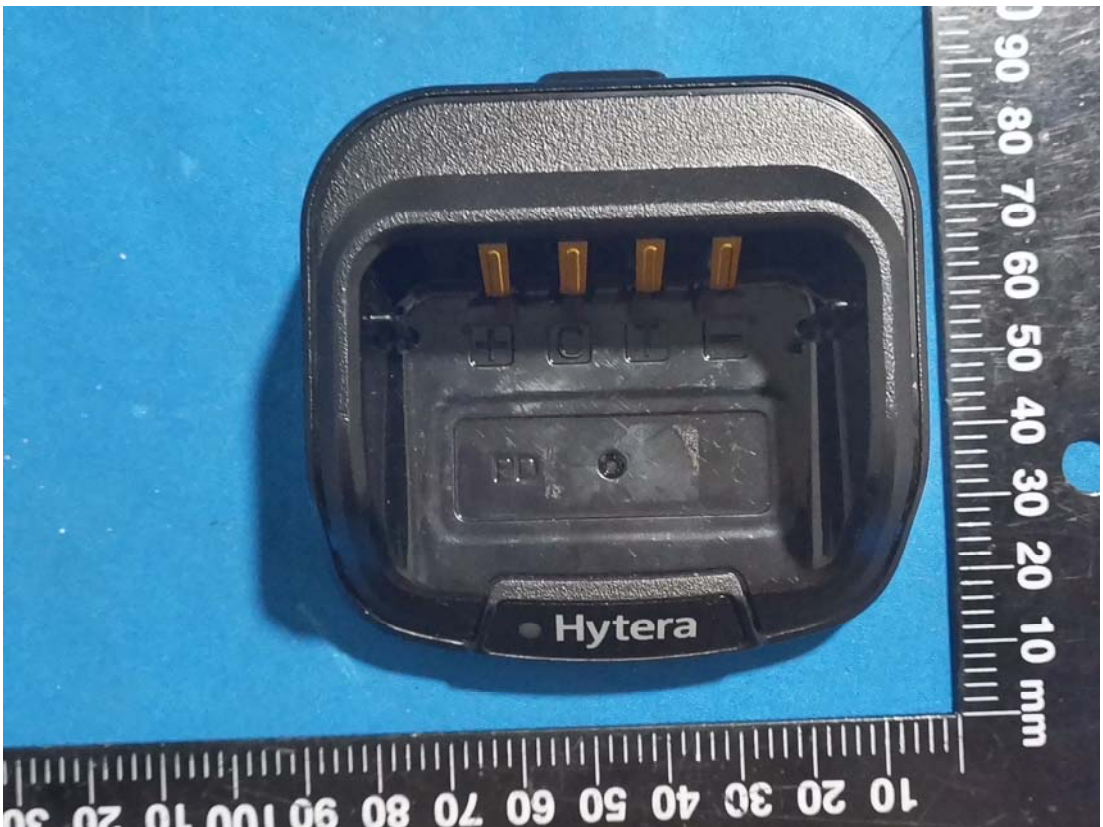

EXHIBIT B - EUT EXTERNAL PHOTOGRAPHS

Model: HP782 Uv

Model: HP702 Uv

Charger Base

Adapter

Antenna (PMR & GPS)