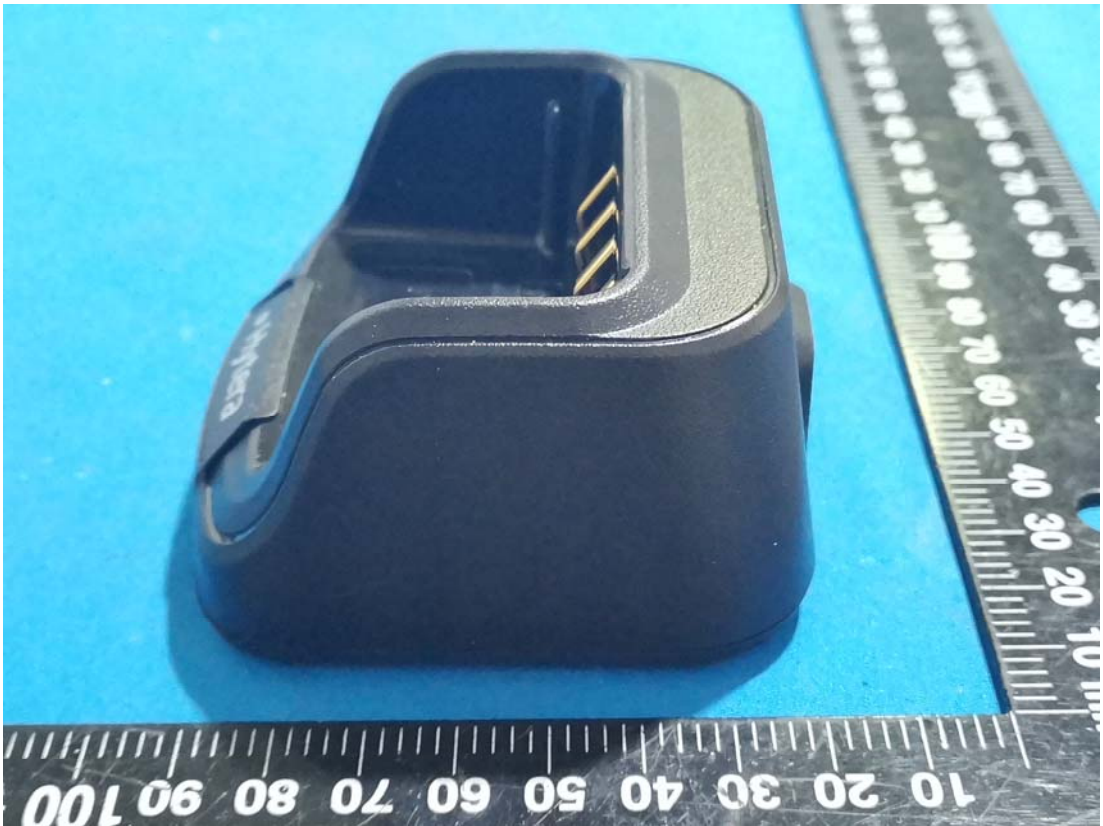

EXHIBIT B - EUT EXTERNAL PHOTOGRAPHS

Model: HP782 Uv

Model: HP702 Uv

Charger Base

Adapter

Antenna (PMR & GPS)