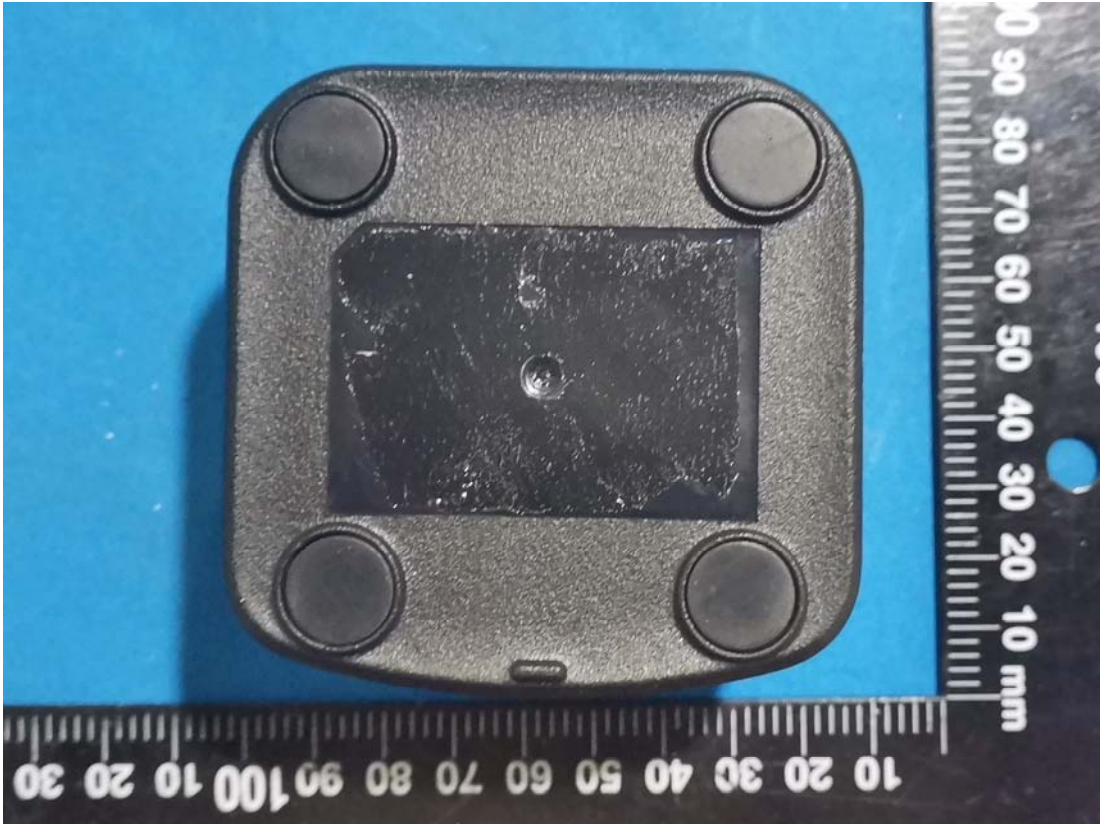

EXHIBIT B - EUT EXTERNAL PHOTOGRAPHS

Model: HP782 Uv

Model: HP702 Uv

Charger Base

Adapter

Antenna (PMR & GPS)