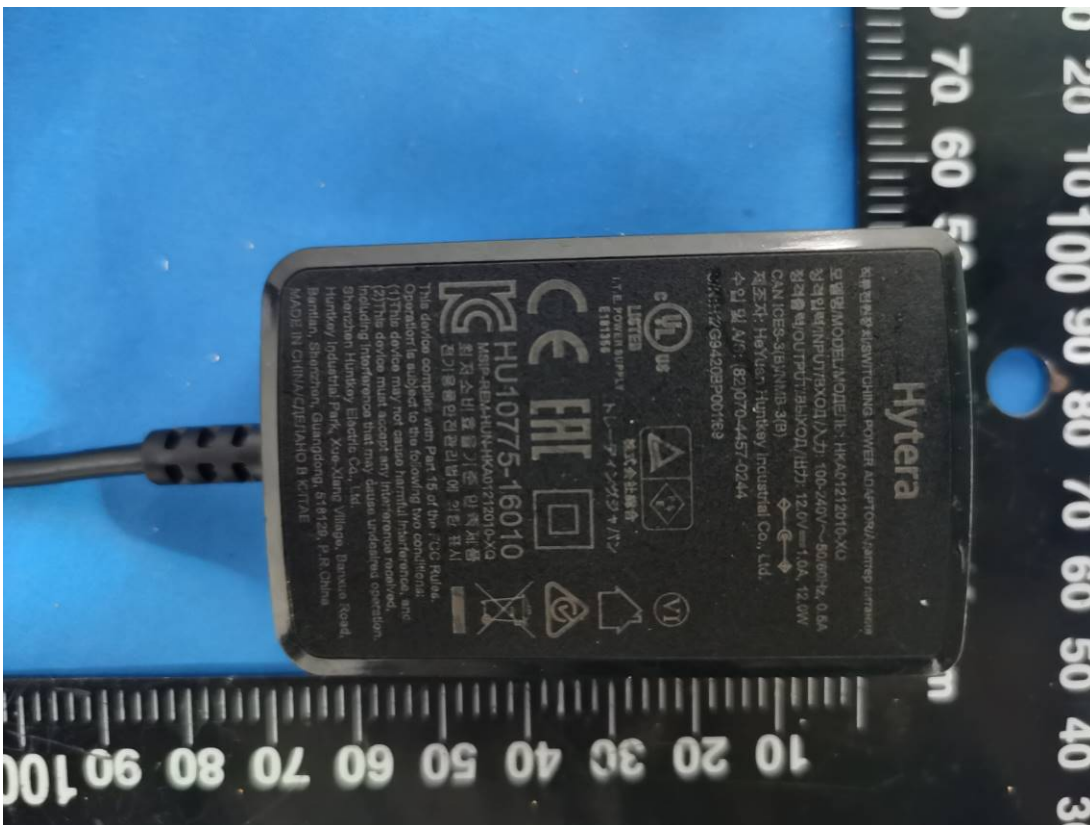

EXHIBIT B - EUT EXTERNAL PHOTOGRAPHS

Model: HP782 Uv

Model: HP702 Uv

Charger Base

Adapter

Antenna (PMR & GPS)