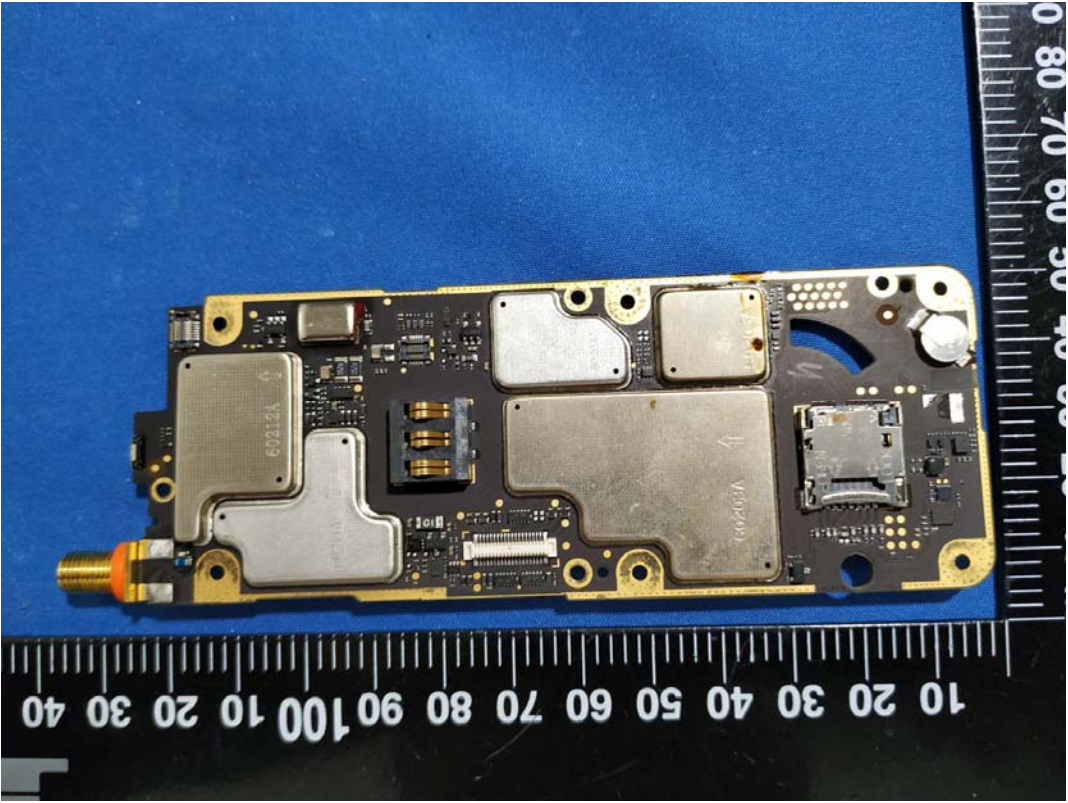

EXHIBIT C - EUT INTERNAL PHOTOGRAPHS

Model: HP782 U2

Bluetooth Antenna

Model: HP702 U2

Bluetooth Antenna