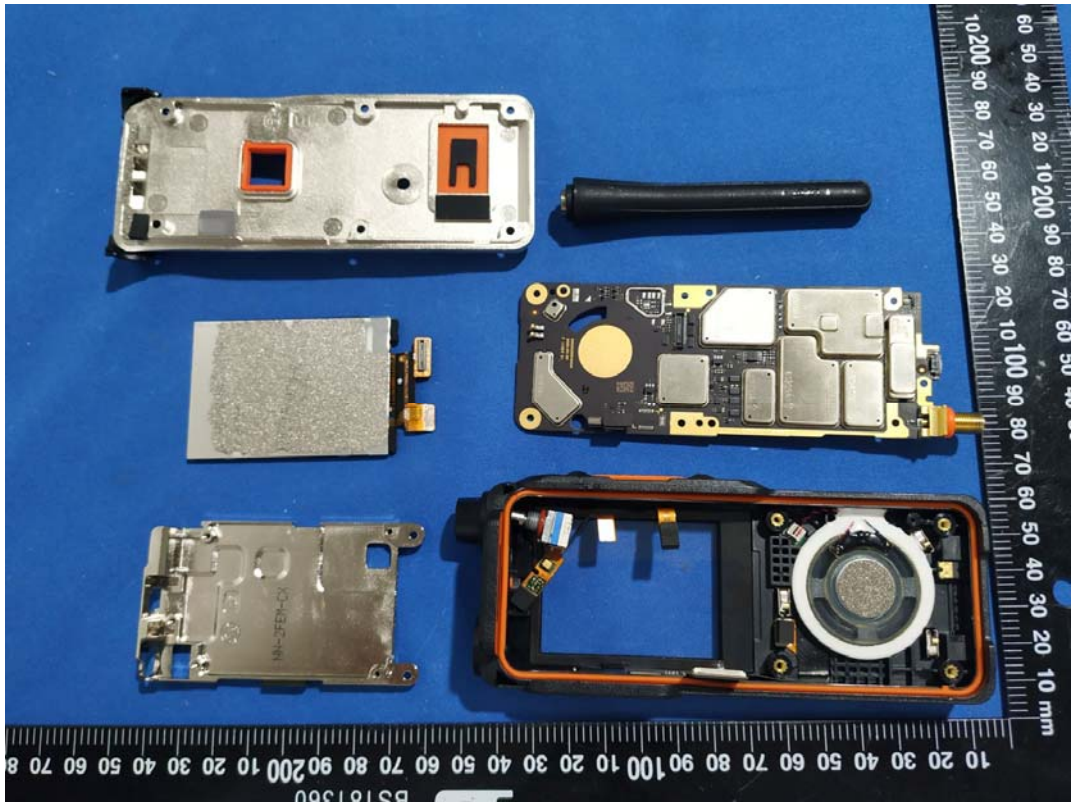

EXHIBIT C - EUT INTERNAL PHOTOGRAPHS

Model: HP782 U2

Bluetooth Antenna

Model: HP702 U2

Bluetooth Antenna