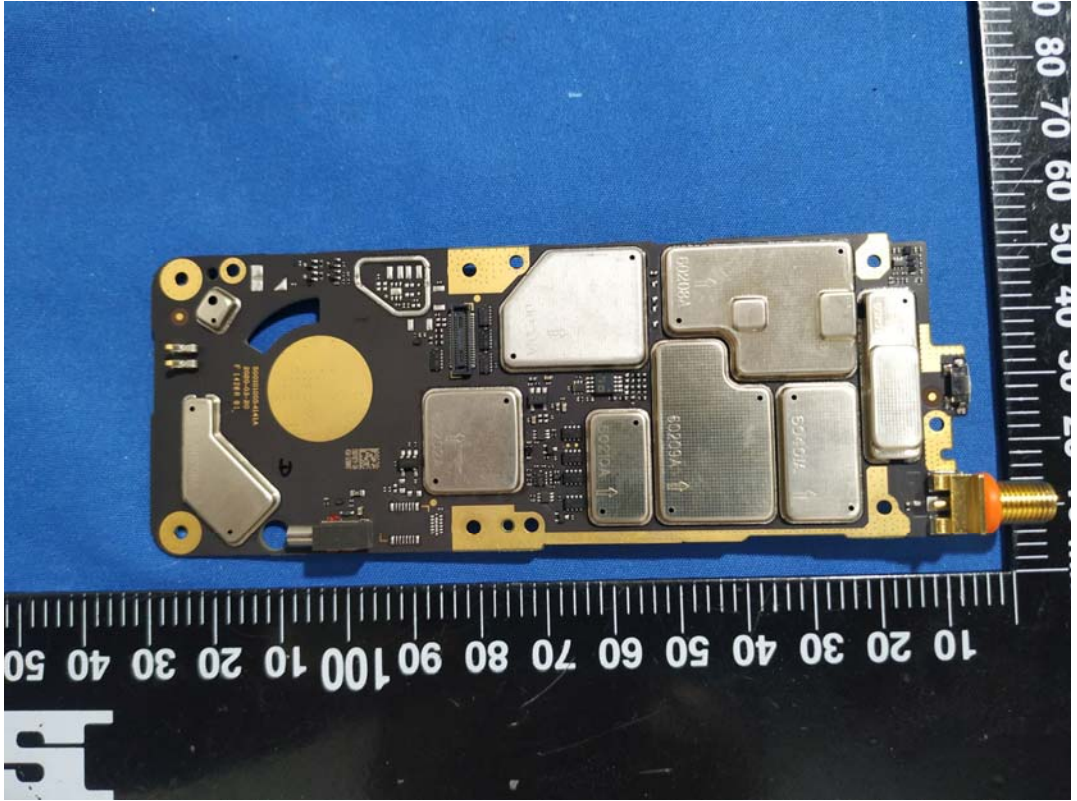

EXHIBIT C - EUT INTERNAL PHOTOGRAPHS

Model: HP782 U2

Bluetooth Antenna

Model: HP702 U2

Bluetooth Antenna