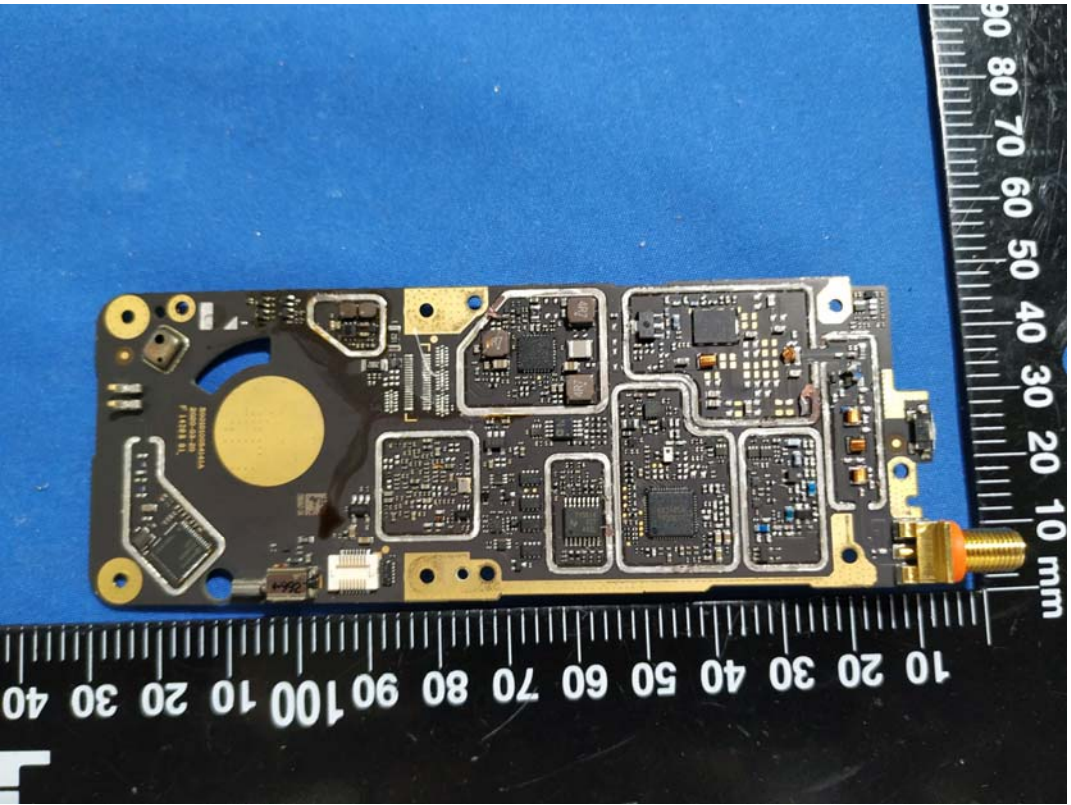

EXHIBIT C - EUT INTERNAL PHOTOGRAPHS

Model: HP782 U2

Bluetooth Antenna

Model: HP702 U2

Bluetooth Antenna