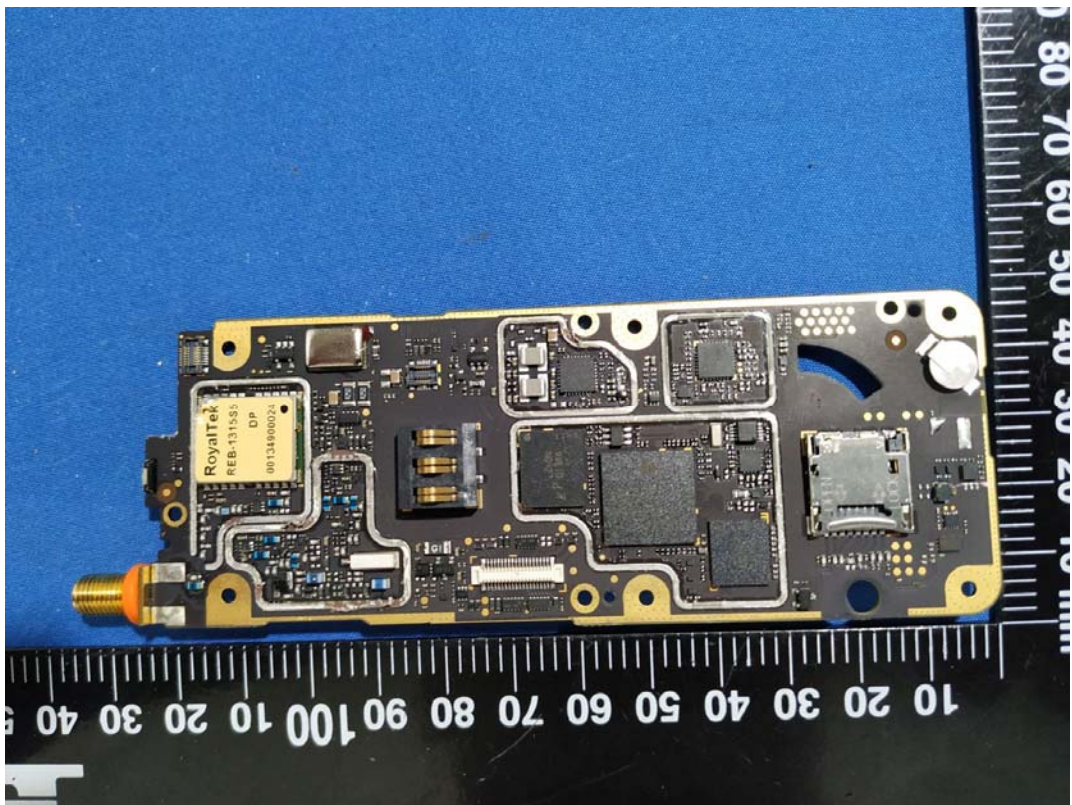

EXHIBIT C - EUT INTERNAL PHOTOGRAPHS

Model: HP782 U2

Bluetooth Antenna

Model: HP702 U2

Bluetooth Antenna