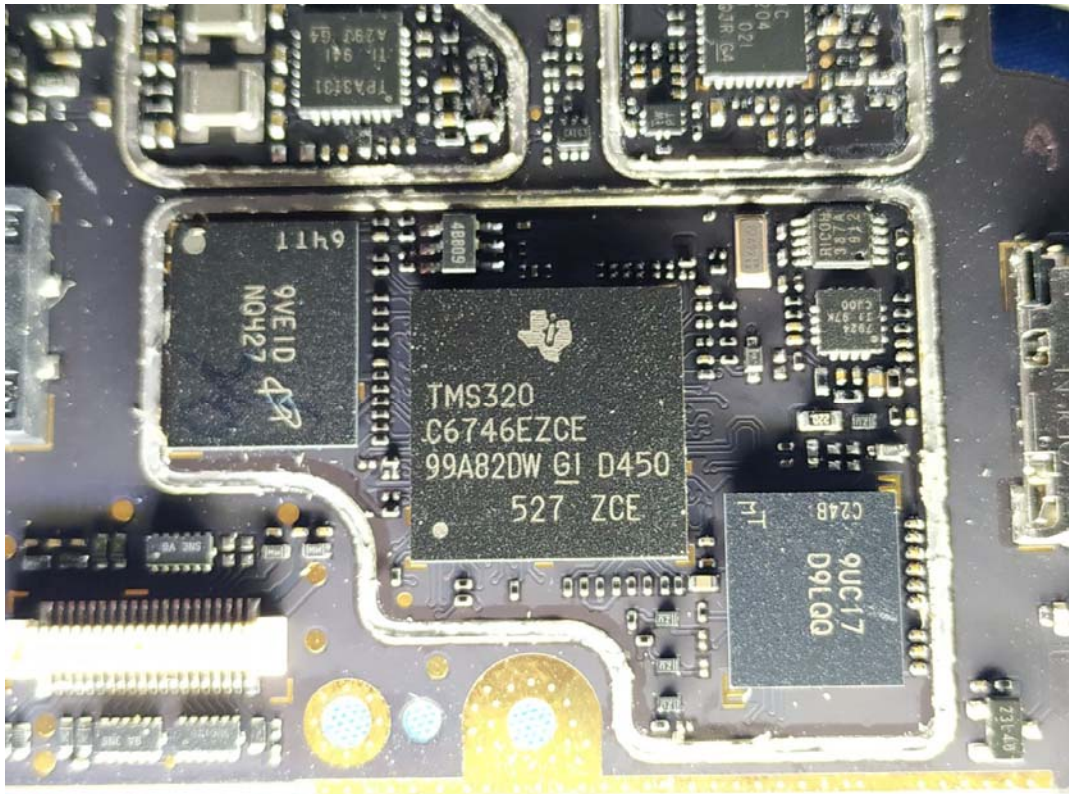

EXHIBIT C - EUT INTERNAL PHOTOGRAPHS

Model: HP782 U2

Bluetooth Antenna

Model: HP702 U2

Bluetooth Antenna