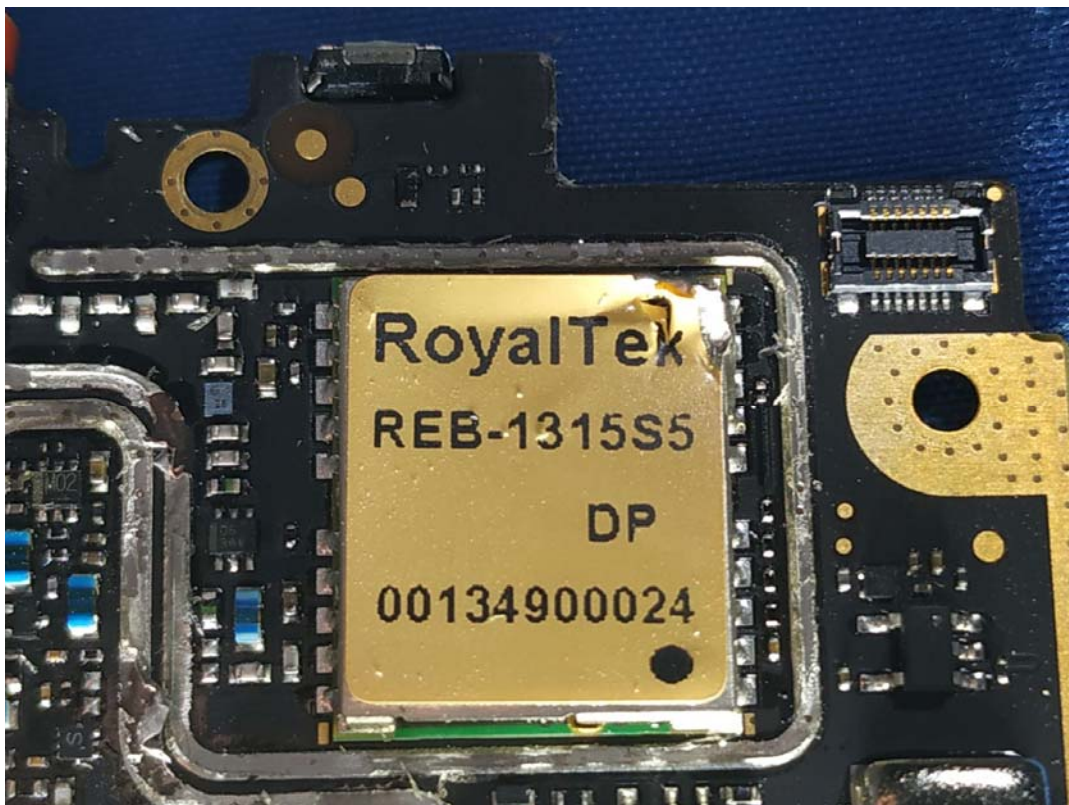

EXHIBIT C - EUT INTERNAL PHOTOGRAPHS

Model: HP782 U2

Bluetooth Antenna

Model: HP702 U2

Bluetooth Antenna