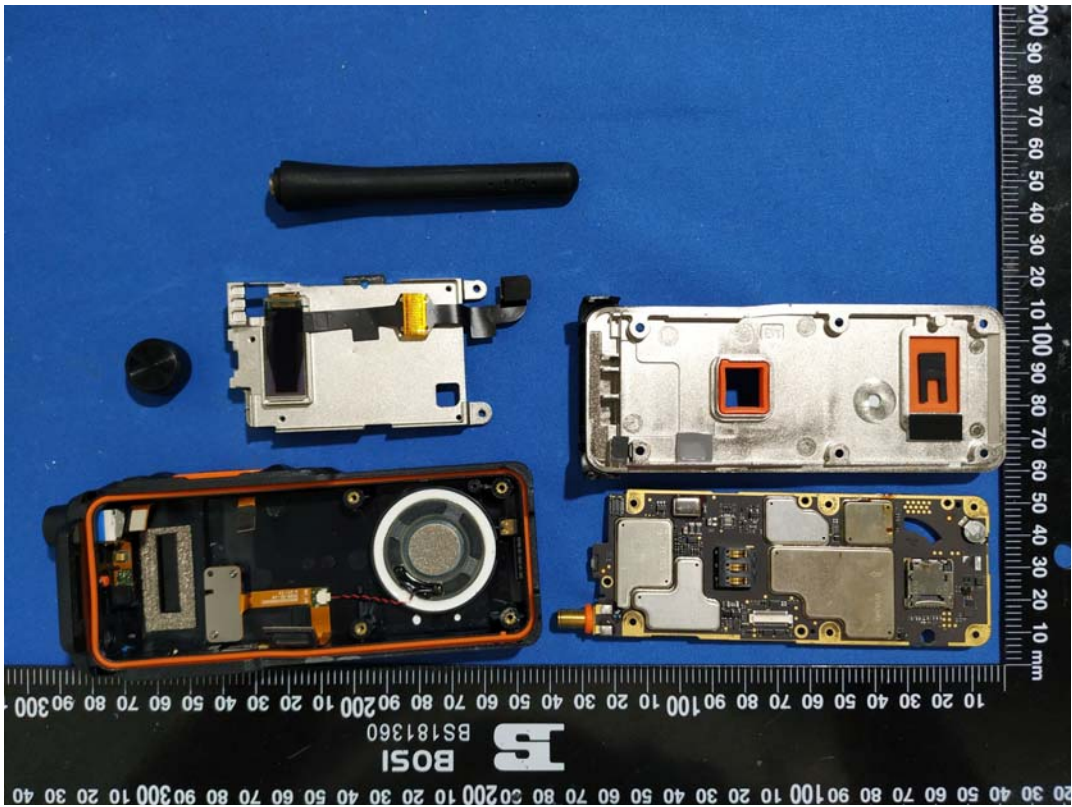

EXHIBIT C - EUT INTERNAL PHOTOGRAPHS

Model: HP782 U2

Bluetooth Antenna

Model: HP702 U2

Bluetooth Antenna