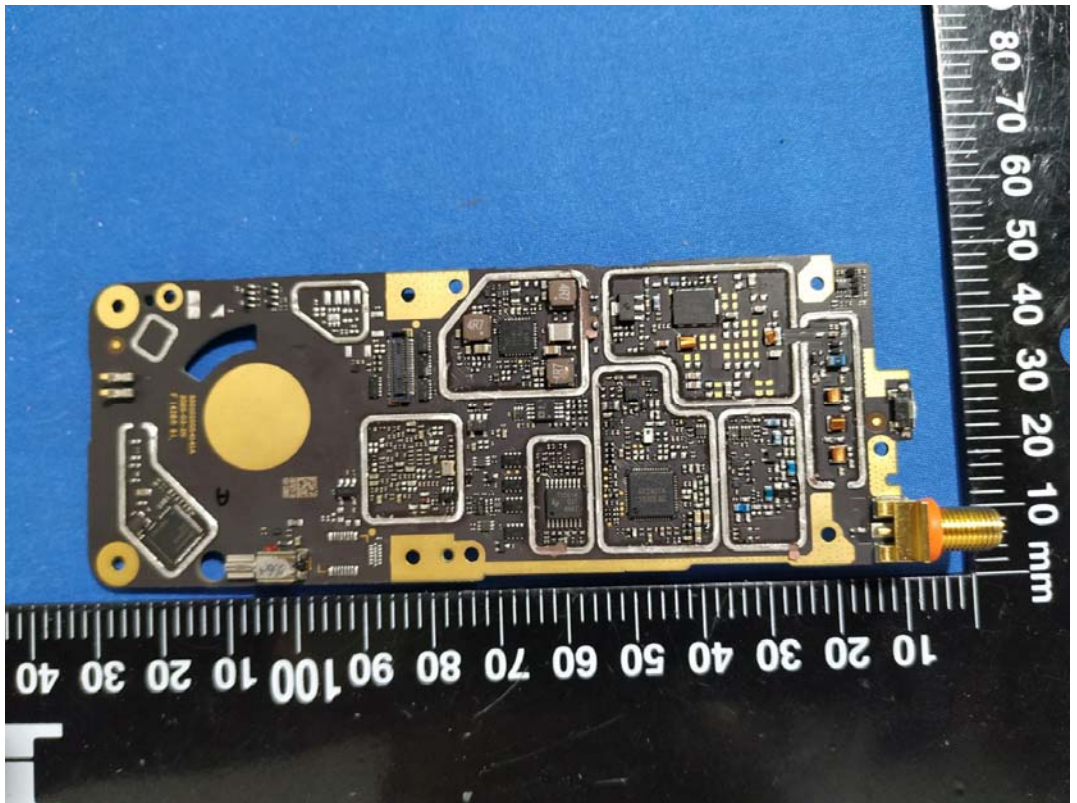

EXHIBIT C - EUT INTERNAL PHOTOGRAPHS

Model: HP782 U2

Bluetooth Antenna

Model: HP702 U2

Bluetooth Antenna