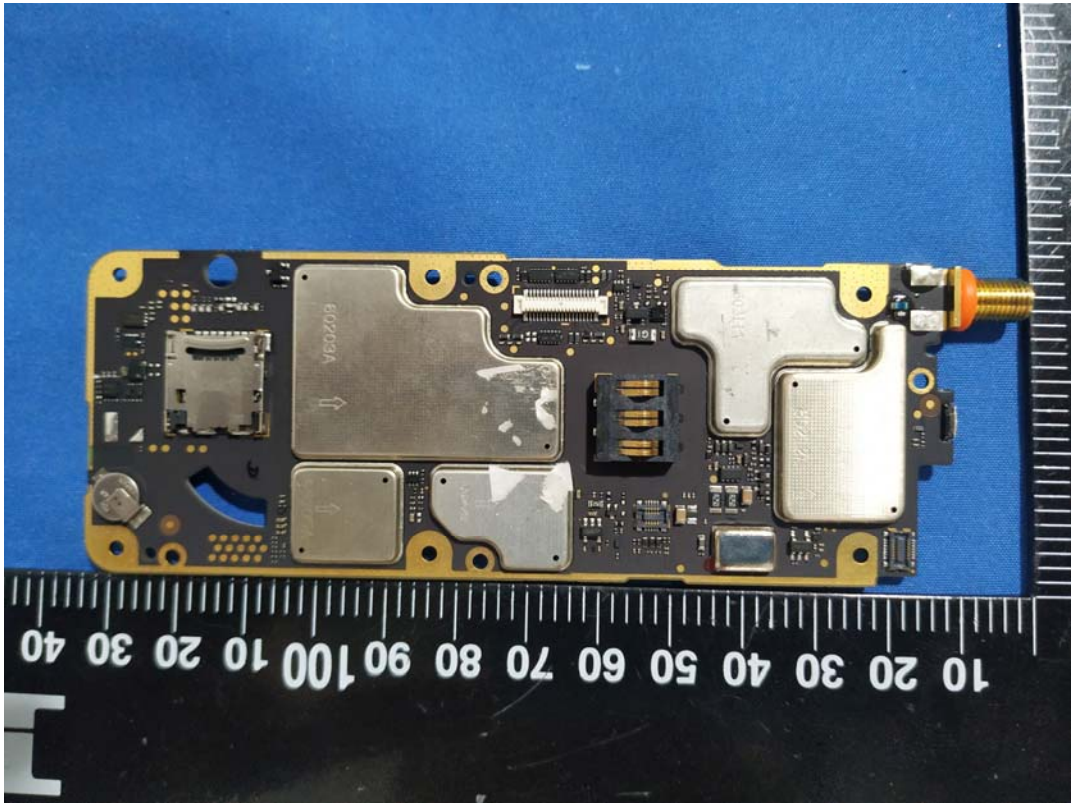

EXHIBIT C - EUT INTERNAL PHOTOGRAPHS

Model: HP782 U2

Bluetooth Antenna

Model: HP702 U2

Bluetooth Antenna