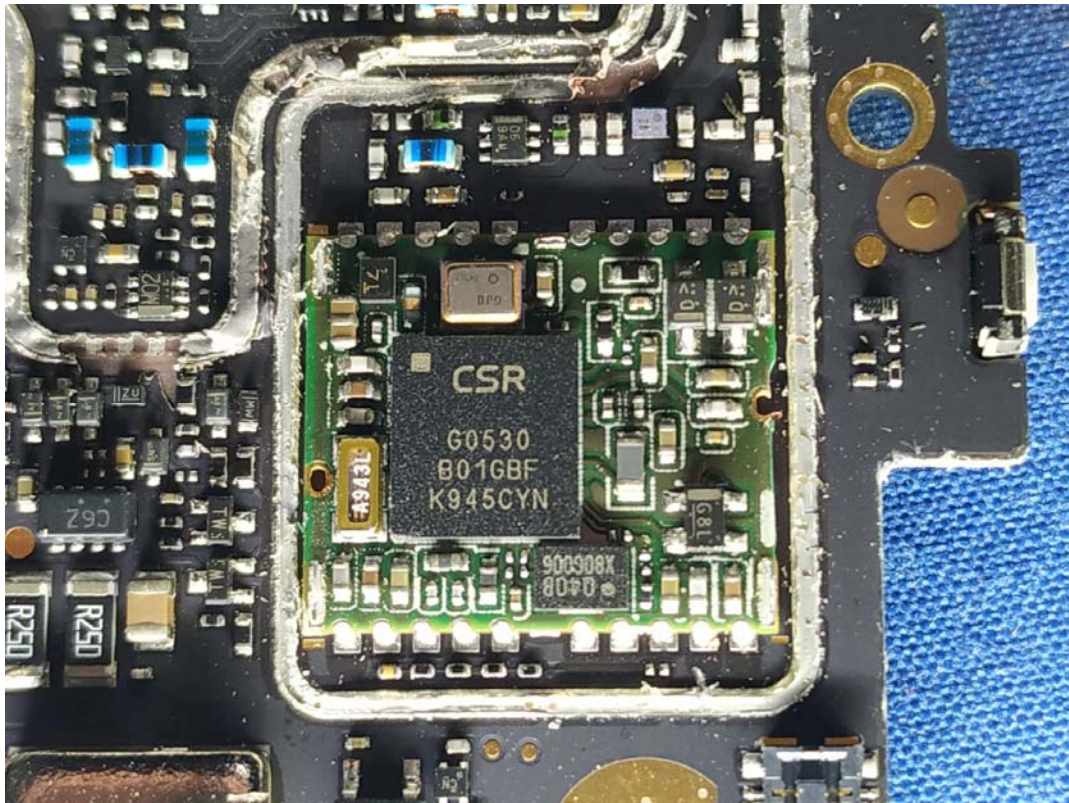

EXHIBIT C - EUT INTERNAL PHOTOGRAPHS

Model: HP782 U2

Bluetooth Antenna

Model: HP702 U2

Bluetooth Antenna