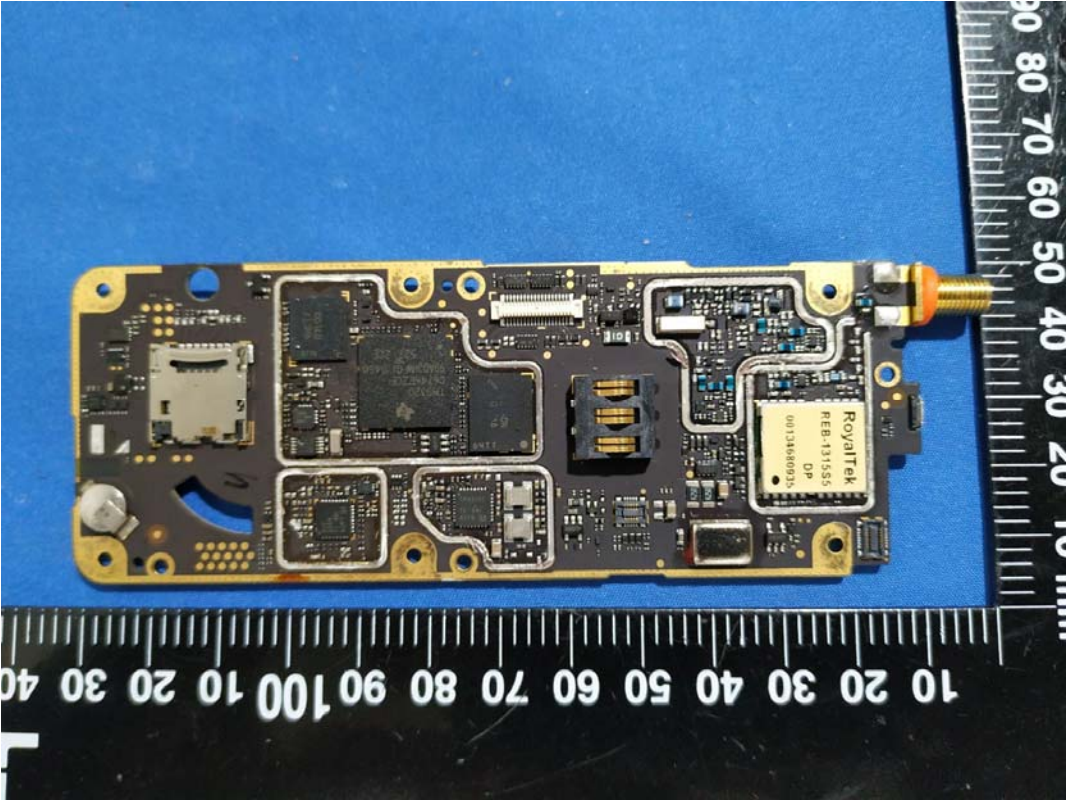

EXHIBIT C - EUT INTERNAL PHOTOGRAPHS

Model: HP782 U2

Bluetooth Antenna

Model: HP702 U2

Bluetooth Antenna