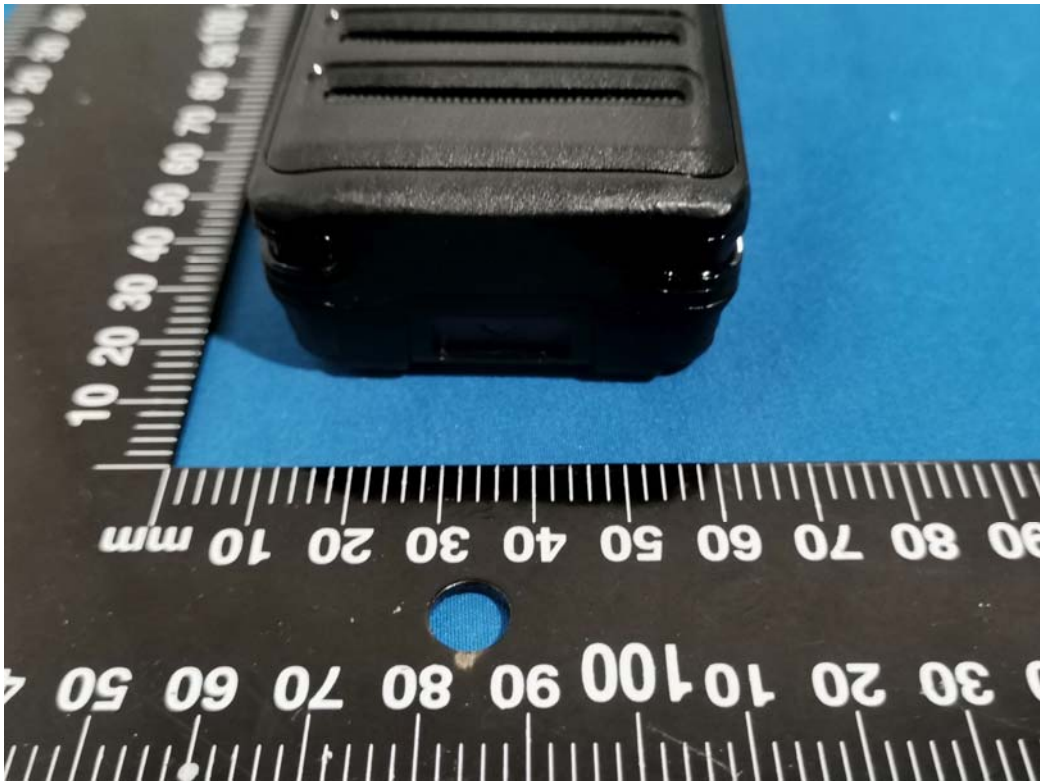

EXHIBIT B - EUT EXTERNAL PHOTOGRAPHS

Model: HP782 U2

Model: HP702 U2

Hytera

PRESS

SWITCHING POWER ADAPTOR
PN:PS1014
MODEL:HR401212010-XQ
INPUT:100-240V-50/60Hz-0.5A
OUTPUT:12.0V == 1.0A
MADE IN CHINA

LISTED
I.T.E. POWER SUPPLY
220P
E111355