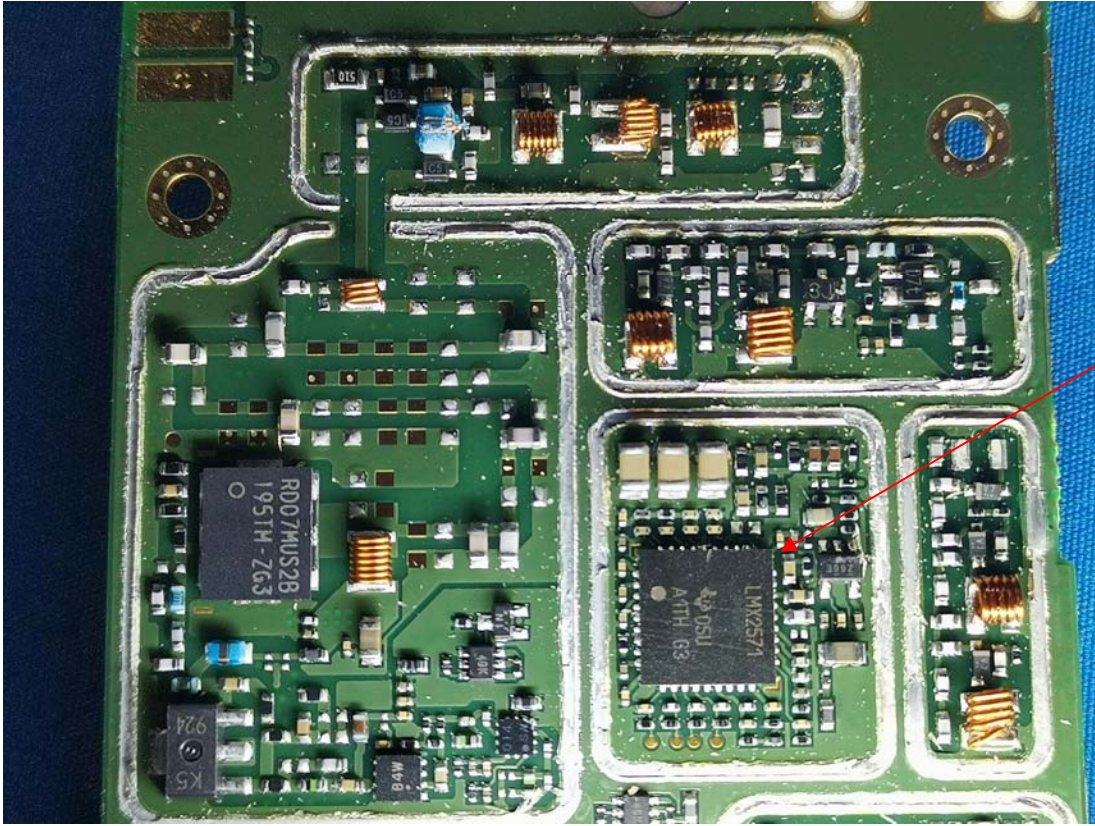

EXHIBIT B - EUT INTERNAL PHOTOGRAPHS

Model: HP682 Um

GPS Module

GPS Chip

MCU

BT Chip

FGU

BT Antenna