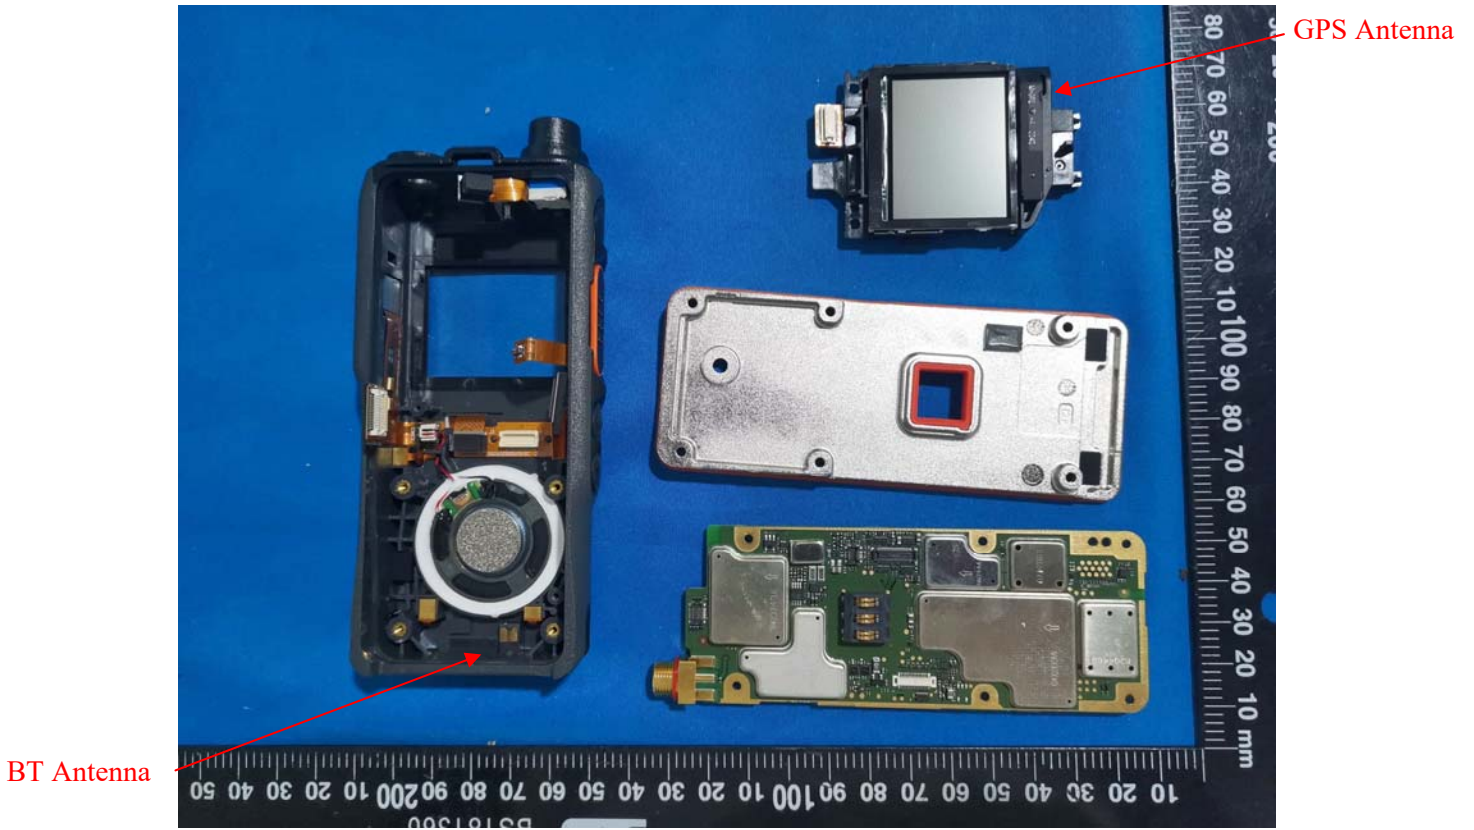

EXHIBIT B - EUT INTERNAL PHOTOGRAPHS

Model: HP682 Um

GPS Module

GPS Chip

MCU

BT Chip

FGU

BT Antenna