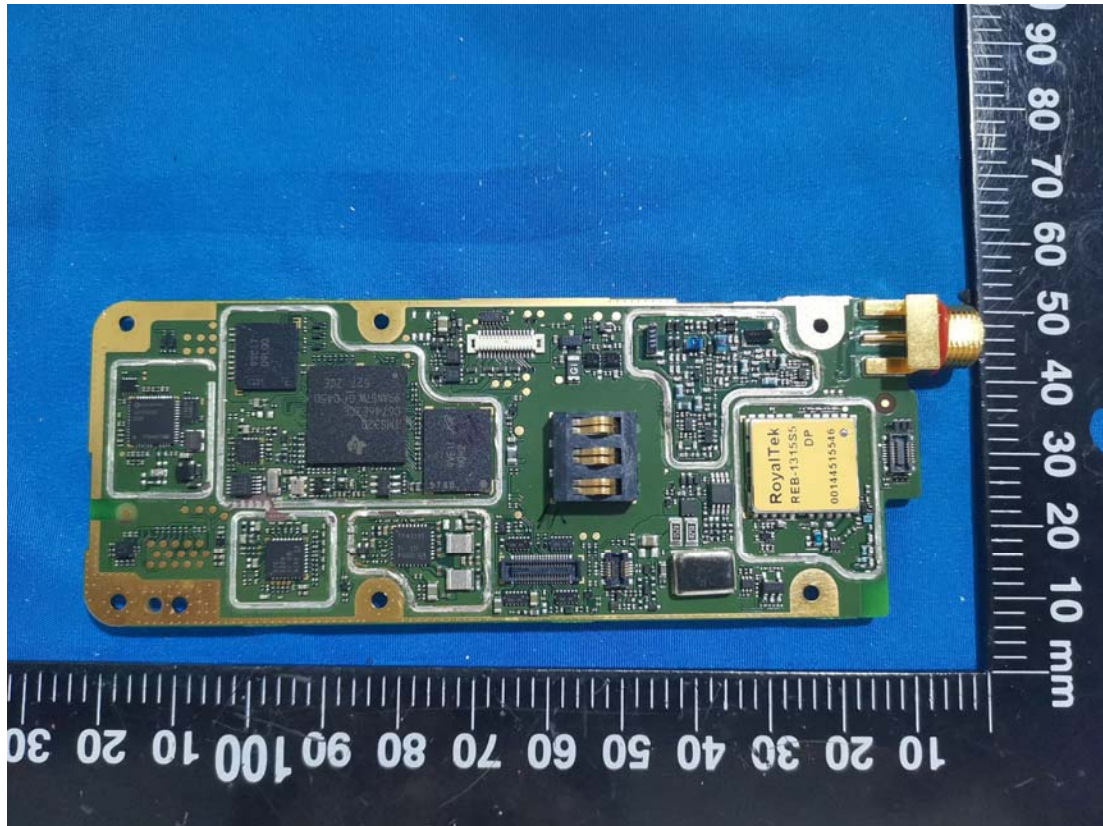

EXHIBIT B - EUT INTERNAL PHOTOGRAPHS

Model: HP682 Um

GPS Module

GPS Chip

MCU

BT Chip

FGU

BT Antenna