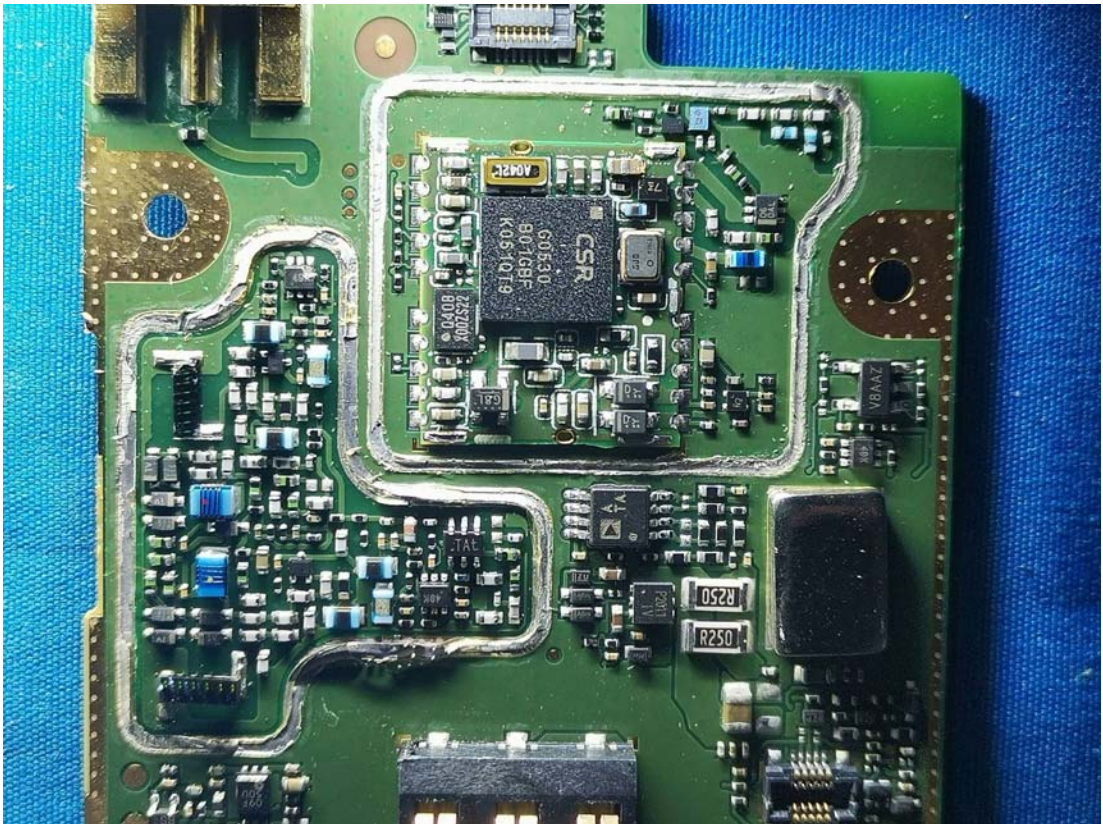

EXHIBIT B - EUT INTERNAL PHOTOGRAPHS

Model: HP682 Um

GPS Module

GPS Chip

MCU

BT Chip

FGU

BT Antenna