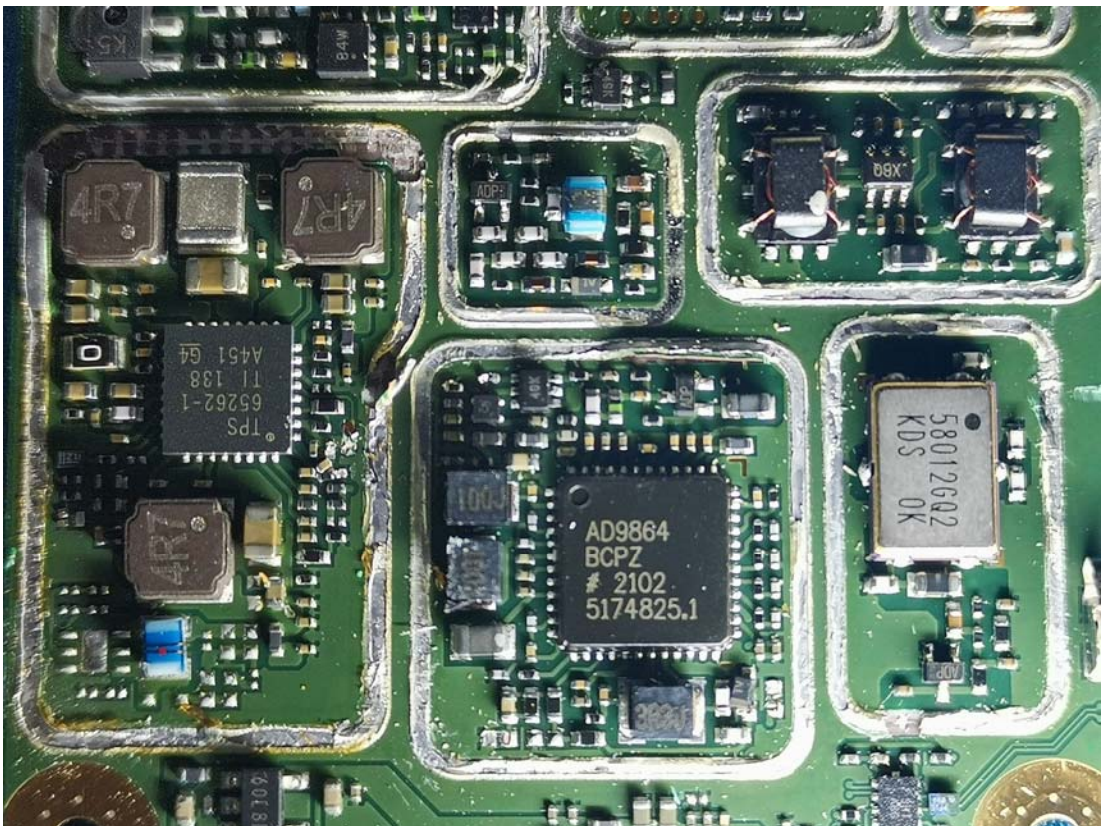

EXHIBIT B - EUT INTERNAL PHOTOGRAPHS

Model: HP682 Um

GPS Module

GPS Chip

MCU

BT Chip

FGU

BT Antenna