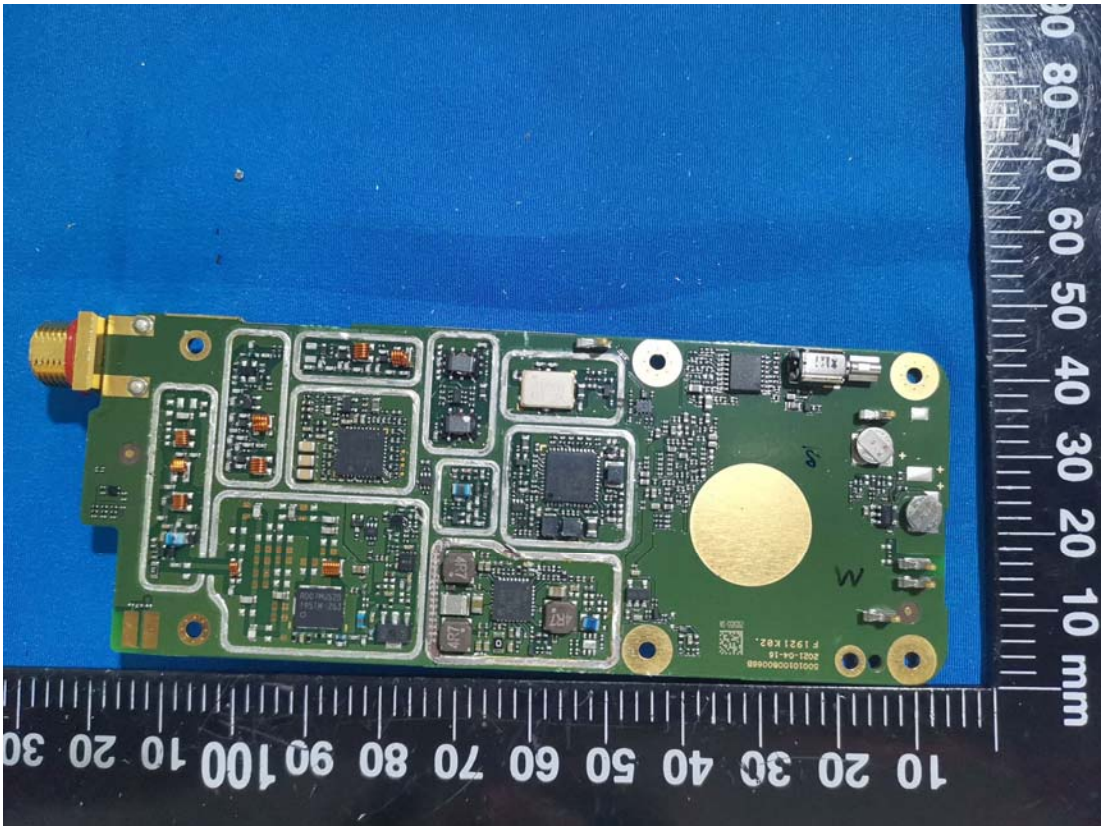

EXHIBIT B - EUT INTERNAL PHOTOGRAPHS

Model: HP682 Um

GPS Module

GPS Chip

MCU

BT Chip

FGU

BT Antenna