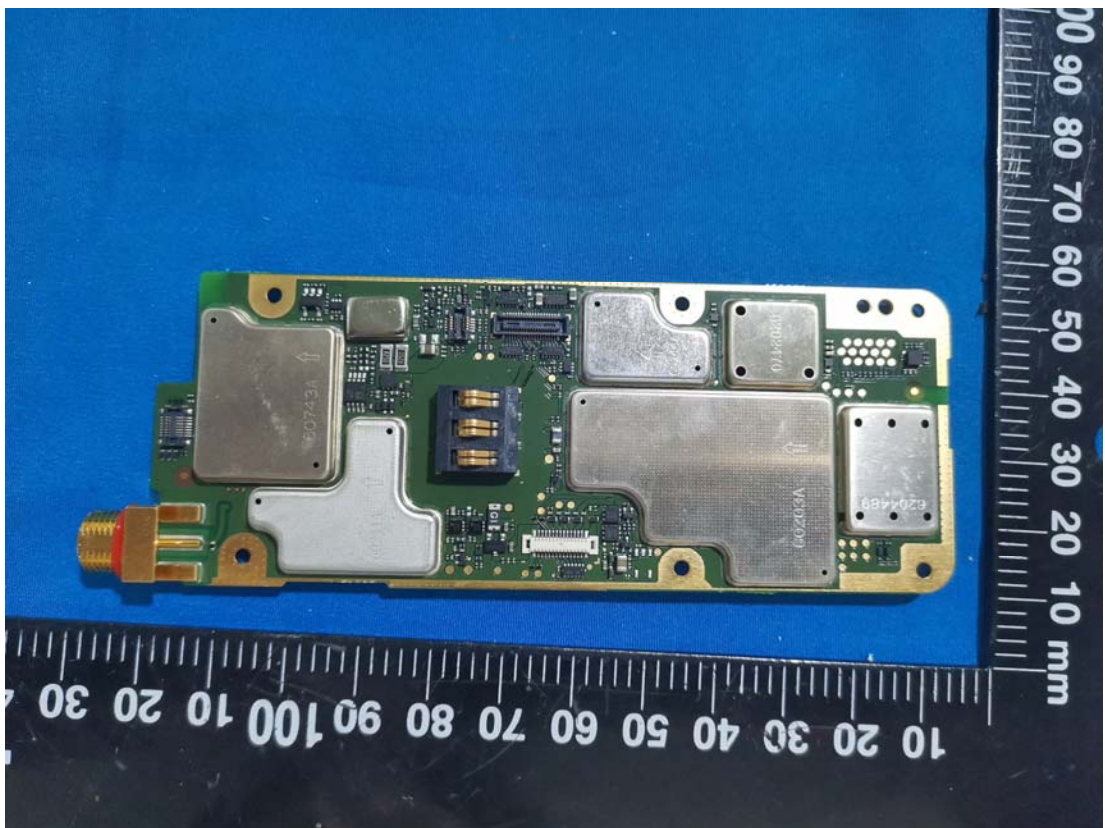

EXHIBIT B - EUT INTERNAL PHOTOGRAPHS

Model: HP682 Um

GPS Module

GPS Chip

MCU

BT Chip

FGU

BT Antenna