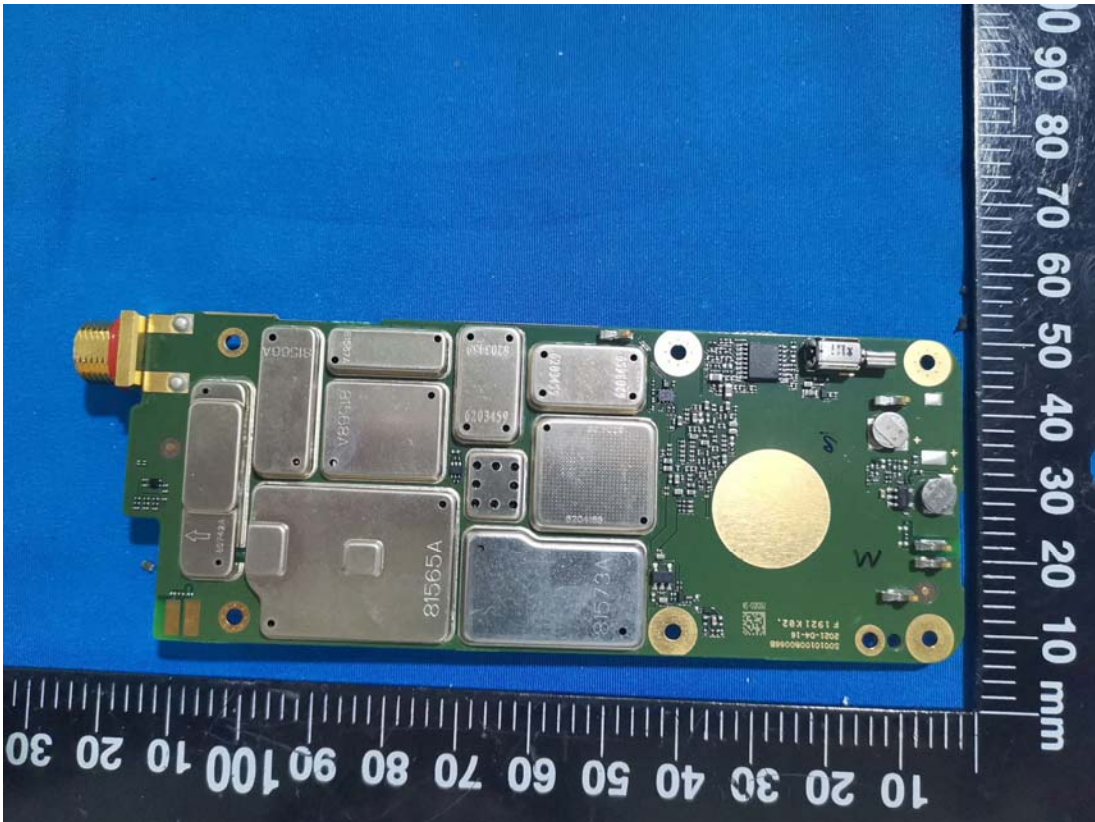

EXHIBIT B - EUT INTERNAL PHOTOGRAPHS

Model: HP682 Um

GPS Module

GPS Chip

MCU

BT Chip

FGU

BT Antenna