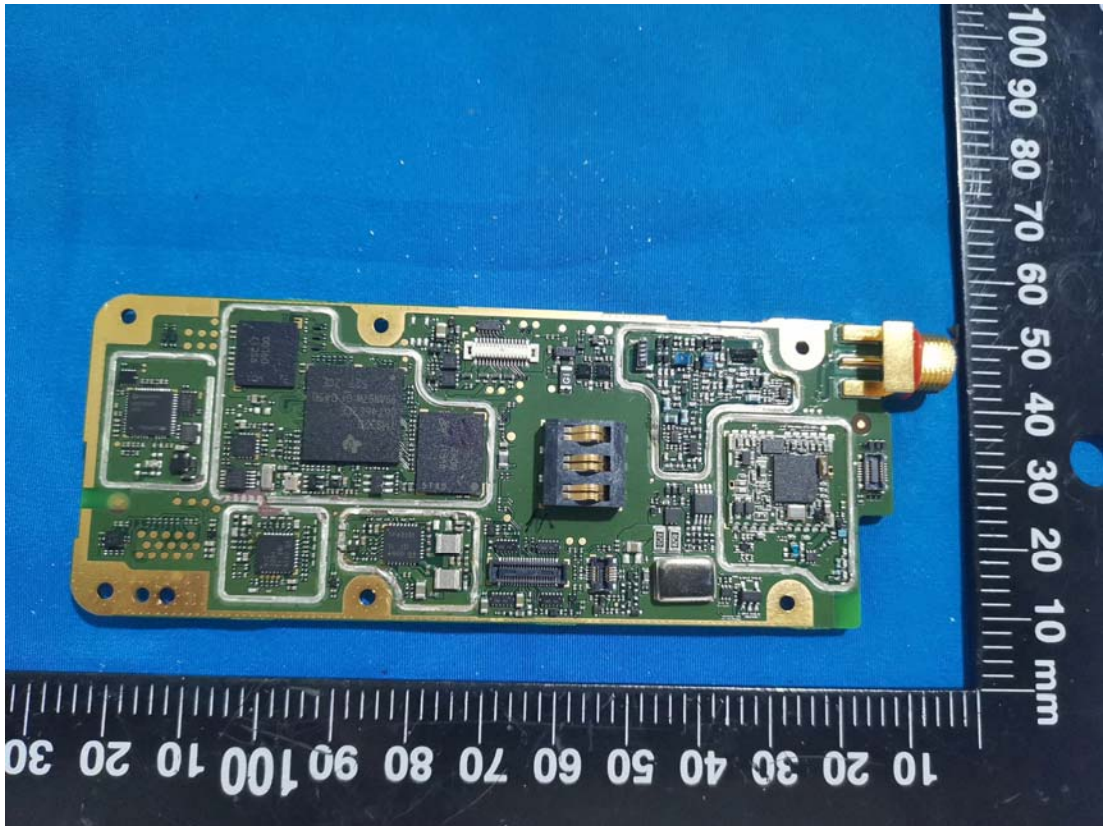

EXHIBIT B - EUT INTERNAL PHOTOGRAPHS

Model: HP682 Um

GPS Module

GPS Chip

MCU

BT Chip

FGU

BT Antenna