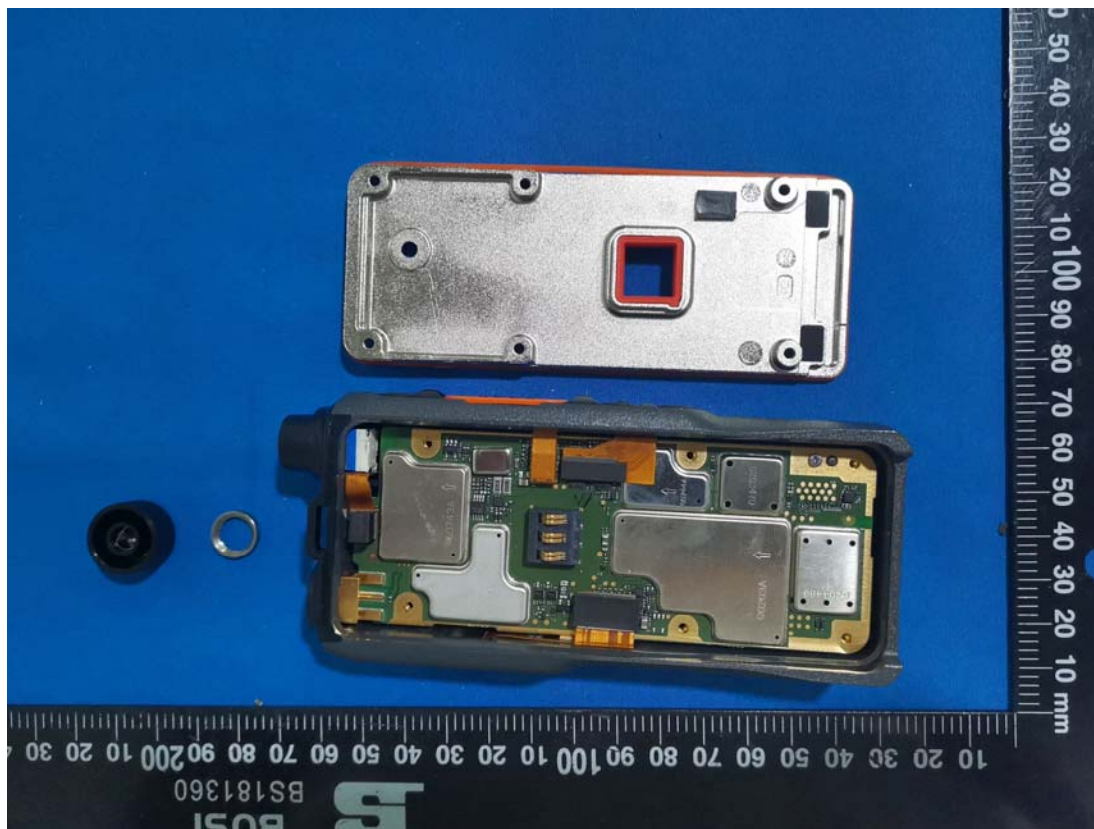

EXHIBIT B - EUT INTERNAL PHOTOGRAPHS

Model: HP682 Um

GPS Module

GPS Chip

MCU

BT Chip

FGU

BT Antenna