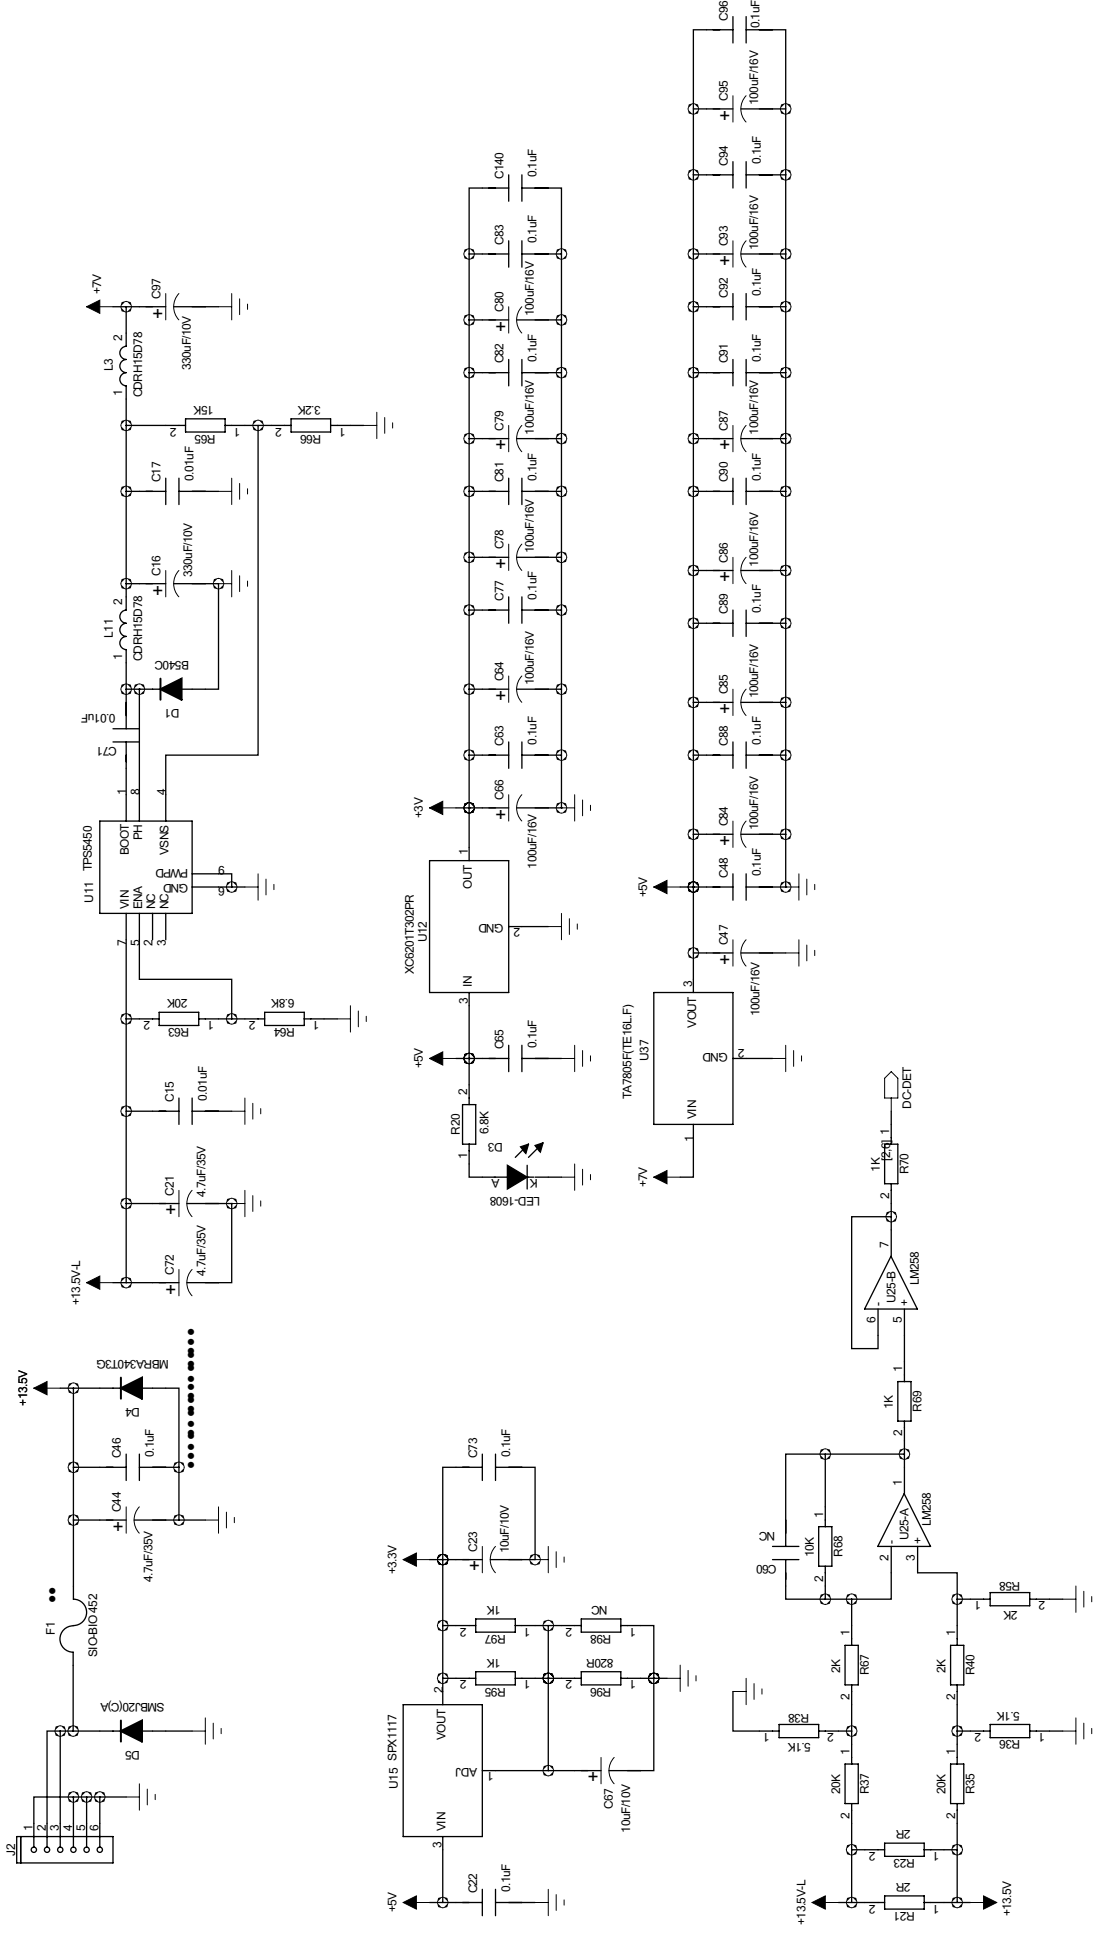

DS-6210_DIU-Unit-POWER

DS-6210_DIU-Unit-RF1

DS-6210 EIB_A

To "MSO"

From "IP/E1"

To "MSO"

From "IP/E1"

To "IP/E1" or "Router"

From "ICB"

ETH_INTERNAL

ETH_INTERNAL

ETH_INTERNAL