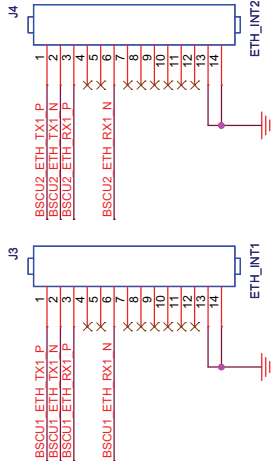

DS-6210_DIU-Unit-POWER

DS-6210_DIU-Unit-RF1

DS-6210 EIB_A

To "MSO"

From "IP/E1"

To "MSO"

From "IP/E1"

To "IP/E1" or "Router"

From "ICB"

ETH_INTERNAL

ETH_INTERNAL

ETH_INTERNAL