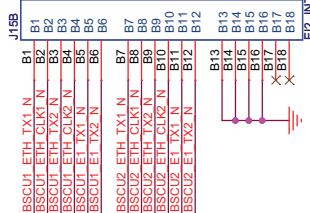

DS-6210_DIU-Unit-POWER

DS-6210_DIU-Unit-RF1

DS-6210 EIB_A

To "MSO"

From "IP/E1"

To "MSO"

From "IP/E1"

To "IP/E1" or "Router"

From "ICB"

ETH_INTERNAL

ETH_INTERNAL

ETH_INTERNAL