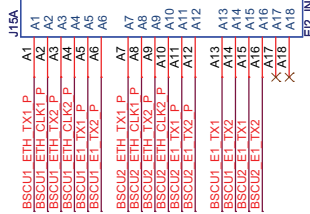

DS-6210_DIU-Unit-POWER

DS-6210_DIU-Unit-RF1

DS-6210 EIB_A

To "MSO"

From "IP/E1"

To "MSO"

From "IP/E1"

To "IP/E1" or "Router"

From "ICB"

ETH_INTERNAL

ETH_INTERNAL

ETH_INTERNAL