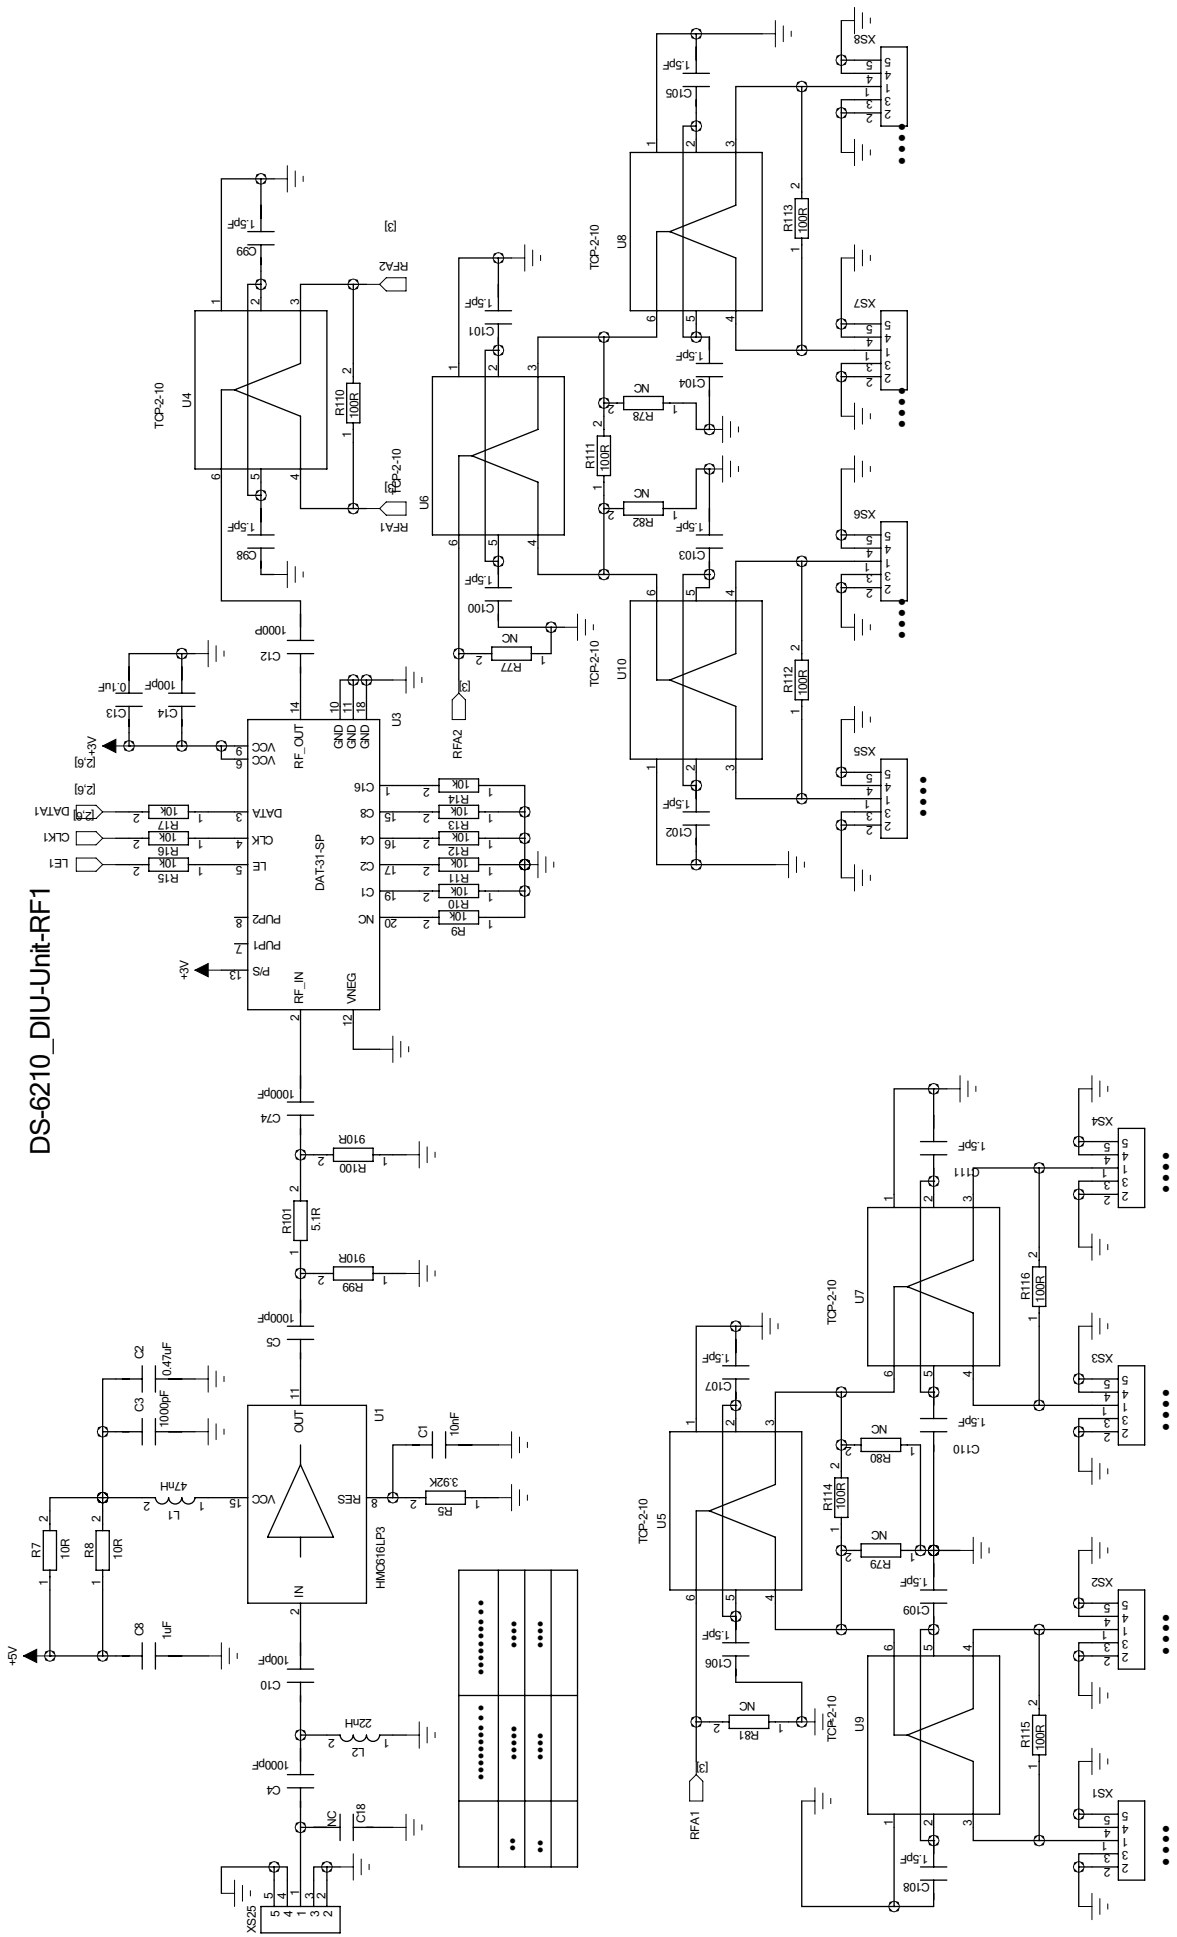

DS-6210_DIU-Unit-POWER

DS-6210_DIU-Unit-RF1

DS-6210 EIB_A

To "MSO"

From "IP/E1"

To "MSO"

From "IP/E1"

To "IP/E1" or "Router"

From "ICB"

ETH_INTERNAL

ETH_INTERNAL

ETH_INTERNAL