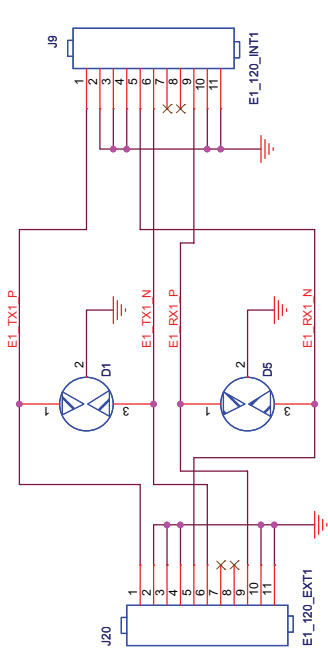

DS-6210_DIU-Unit-POWER

DS-6210_DIU-Unit-RF1

DS-6210 EIB_A

To "MSO"

From "IP/E1"

To "MSO"

From "IP/E1"

To "IP/E1" or "Router"

From "ICB"

ETH_INTERNAL

ETH_INTERNAL

ETH_INTERNAL