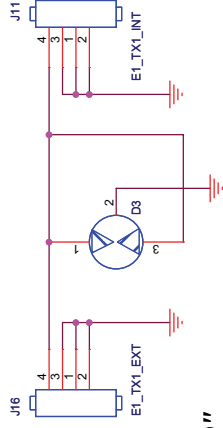

DS-6210_DIU-Unit-POWER

DS-6210_DIU-Unit-RF1

DS-6210 EIB_A

To "MSO"

From "IP/E1"

To "MSO"

From "IP/E1"

To "IP/E1" or "Router"

From "ICB"

ETH_INTERNAL

ETH_INTERNAL

ETH_INTERNAL