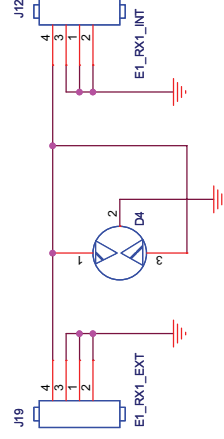

DS-6210_DIU-Unit-POWER

DS-6210_DIU-Unit-RF1

DS-6210 EIB_A

To "MSO"

From "IP/E1"

To "MSO"

From "IP/E1"

To "IP/E1" or "Router"

From "ICB"

ETH_INTERNAL

ETH_INTERNAL

ETH_INTERNAL