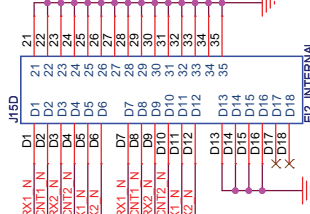

DS-6210_DIU-Unit-POWER

DS-6210_DIU-Unit-RF1

DS-6210 EIB_A

To "MSO"

From "IP/E1"

To "MSO"

From "IP/E1"

To "IP/E1" or "Router"

From "ICB"

ETH_INTERNAL

ETH_INTERNAL

ETH_INTERNAL