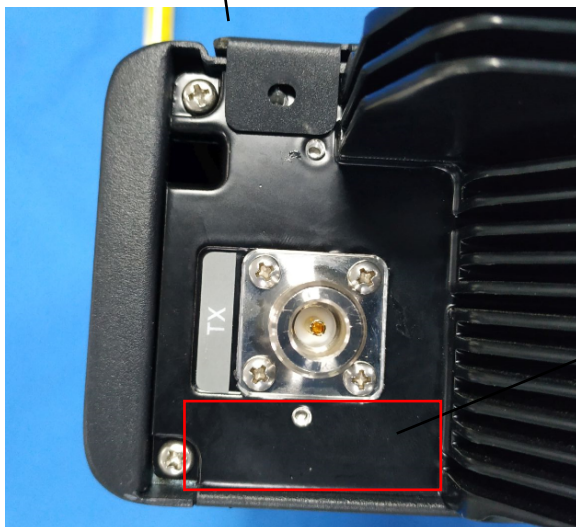

Hytera

Base Station Channel Unit(CHU)

MODEL: CHU-P1BA01
FREQUENCY: 400-470MHz
INPUT: 28V $\overline{\text{---}}$ 12.5A
FCC ID:YAMCHU-P1BA01
IC:8913A-CHUP1BA01
productcode 1

Hytera Communications Corporation Limited

Label Location:

Device must be restricted to occupational use to satisfy FCC RF exposure compliance. See owner's manual for specific operating requirements.