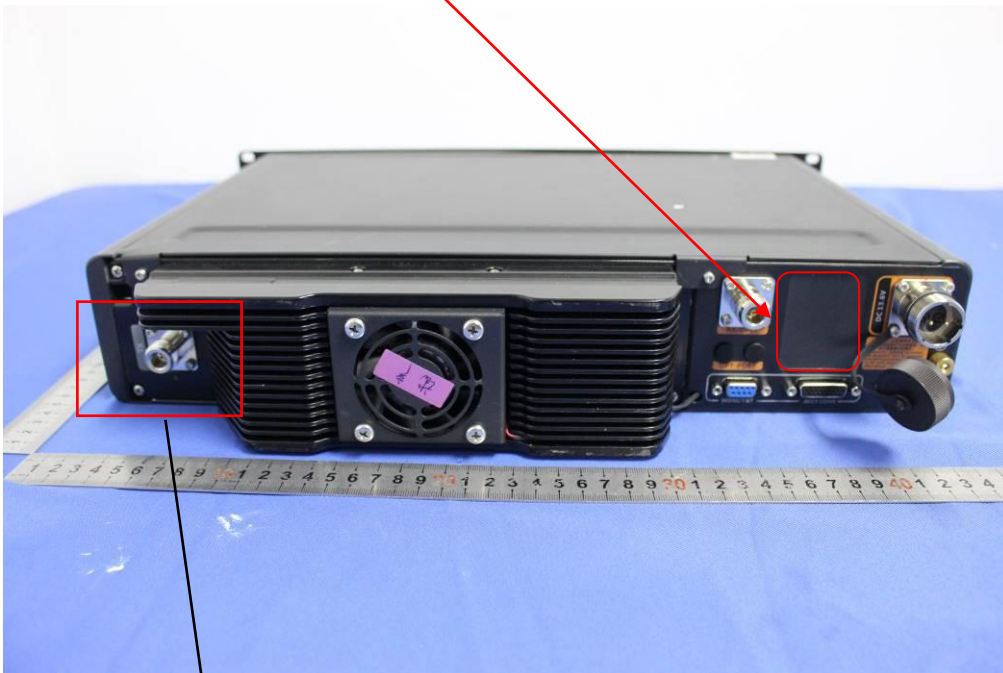

Hytera

Base Station Channel Unit(CHU)

MODEL: CHU-P1BA01
FREQUENCY: 400-470MHz
INPUT: 28V $\overline{\text{---}}$ 12.5A
FCC ID:YAMCHU-P1BA01
IC:8913A-CHUP1BA01
productcode 1

Hytera Communications Corporation Limited

Label Location:

Device must be restricted to occupational use to satisfy FCC RF exposure compliance. See owner's manual for specific operating requirements.