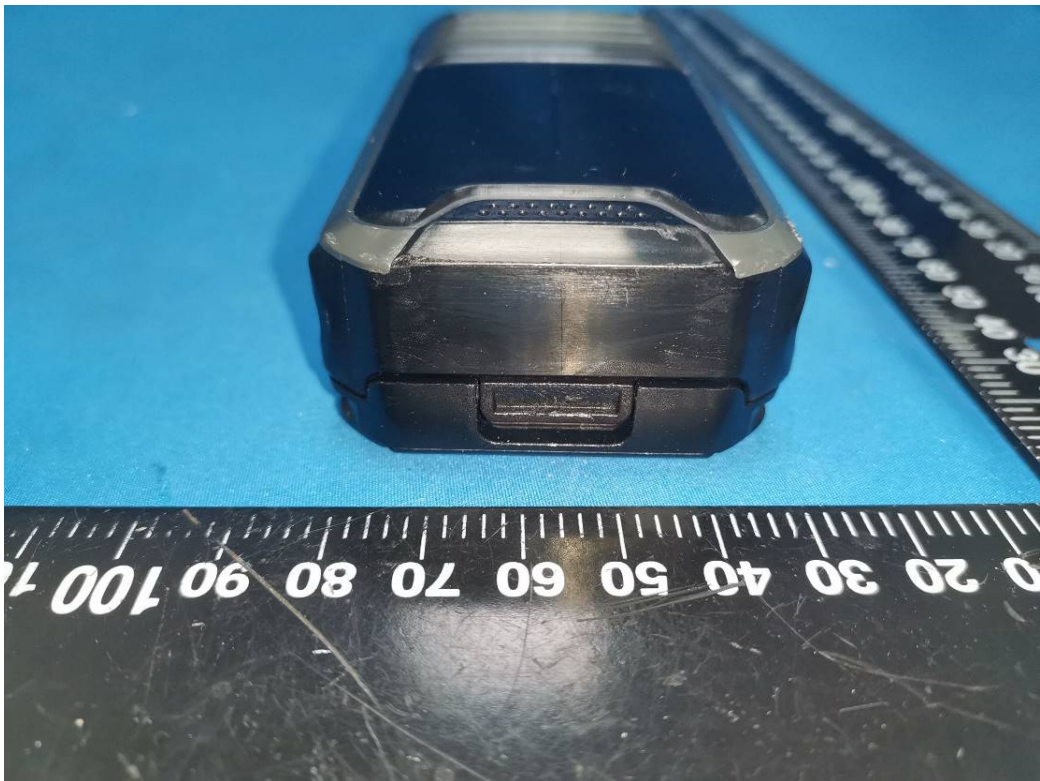

**EXHIBIT B - EUT EXTERNAL PHOTOGRAPHS**

**BP562 U(1)**

PMR Antenna Port

USB-C Port (charging only)

BP512 U(1)

**PMR Antenna**

Adapter

Charger Base

**Belt Clip**