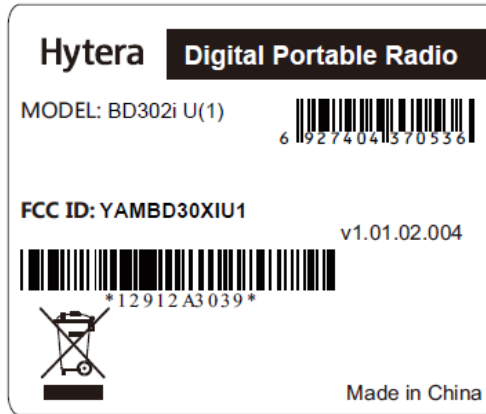

# EXHIBIT A - FCC ID LABELING AND LOCATION

## FCC ID Label

## Proposed FCC ID Label Location

Label Here

The label shown shall be permanently affixed at a conspicuous location on the device and be readily visible to the user at the time purchase (Labeling requirements per 2.925)