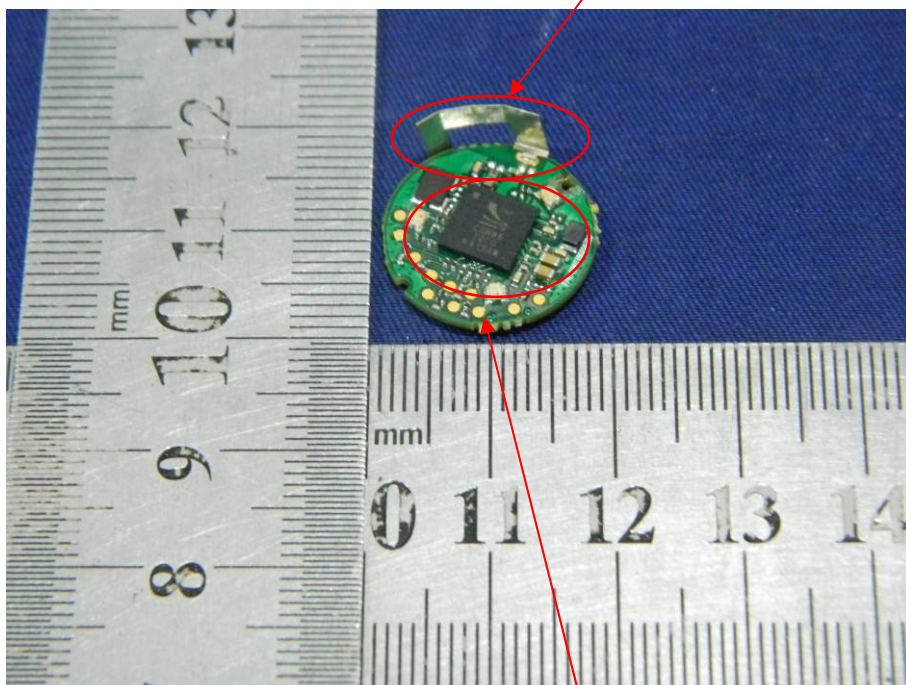

Antenna

Bluetooth module

Shenzhen EMTEK Co., Ltd.
Building 69, Majialong Industry Zone, Nanshan District, Shenzhen, Guangdong, China
www.emtek.com.cn Tel:+86-755-2695 4280 Fax:+86-755-2695 4282

EMTEK
Access to the World