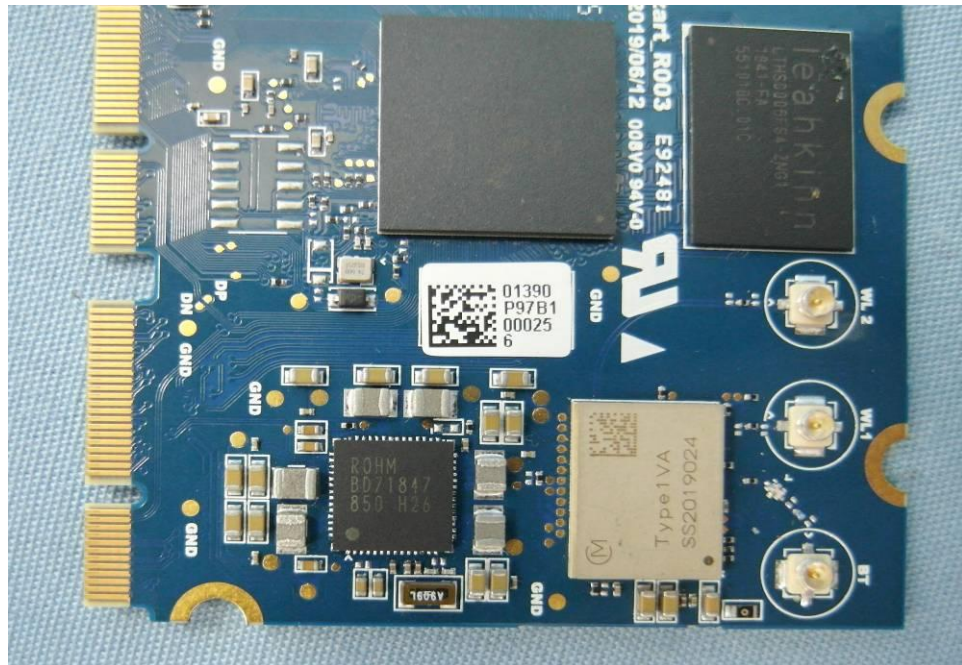

Internal Photos

Trade Name: InnoComm

Model Number: WB15

EUT Photo (1)

EUT Photo (2)

EUT Photo (3)