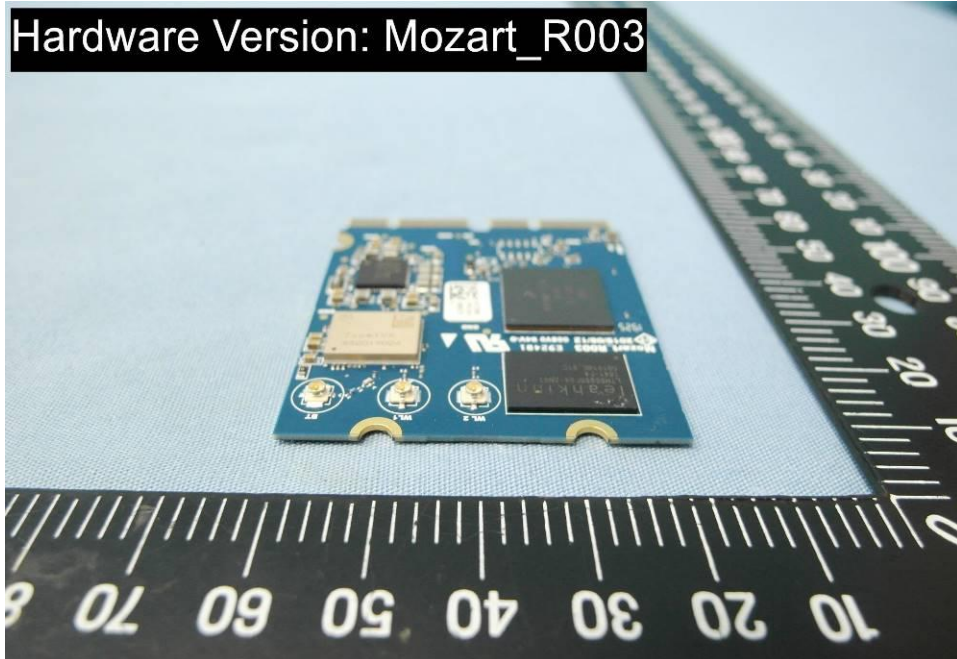

EUT Photo (5)

Hardware Version: Mozart_R003