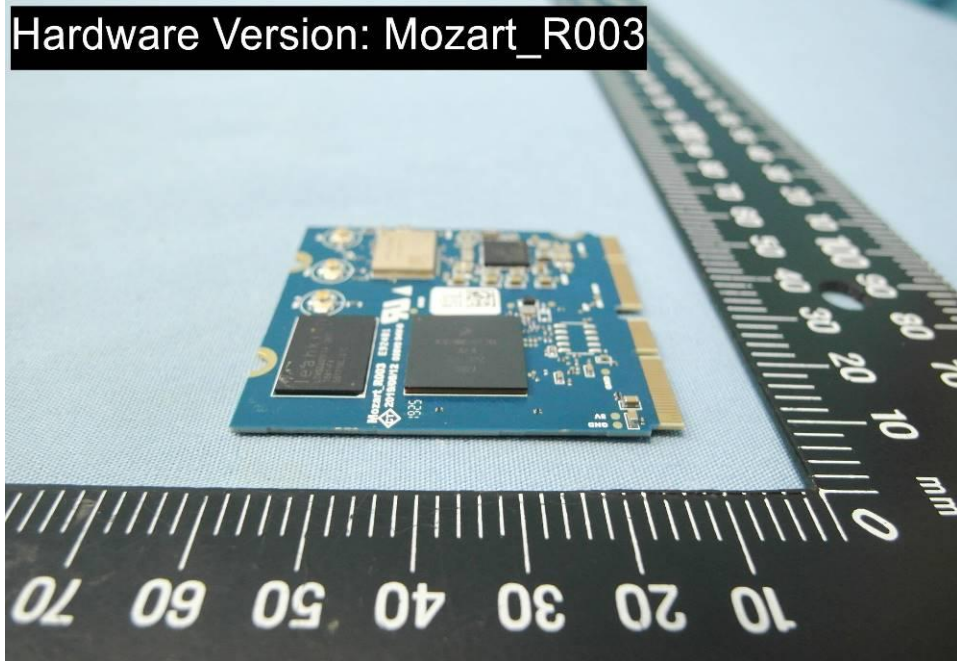

Hardware Version: Mozart_R003

EUT Photo (6)