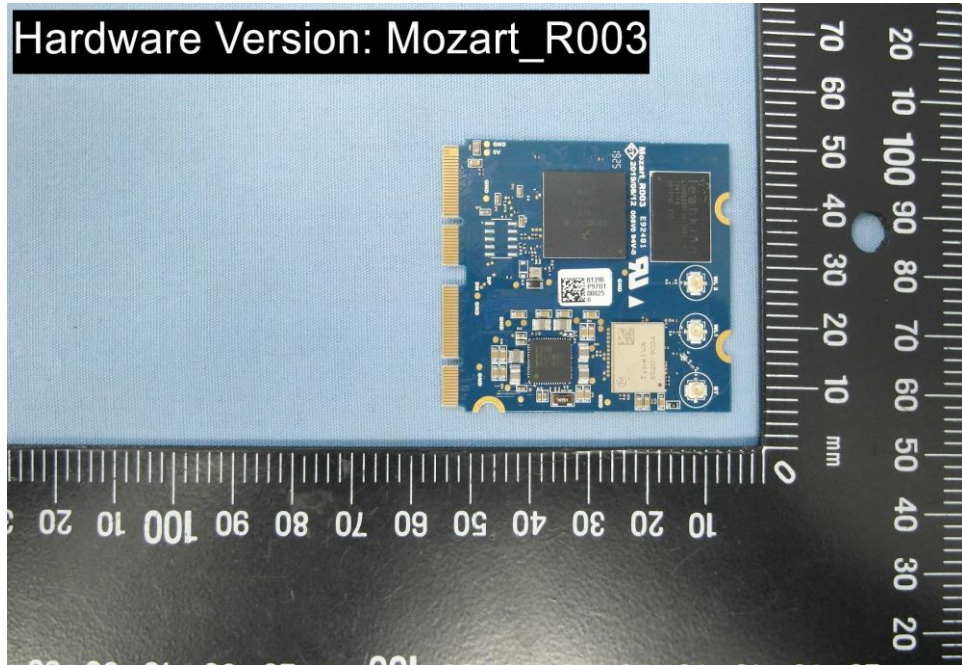

External Photos

Trade Name: InnoComm

Model Number: WB15

EUT Photo (1)

EUT Photo (2)

EUT Photo (3)

Hardware Version: Mozart_R003

EUT Photo (4)