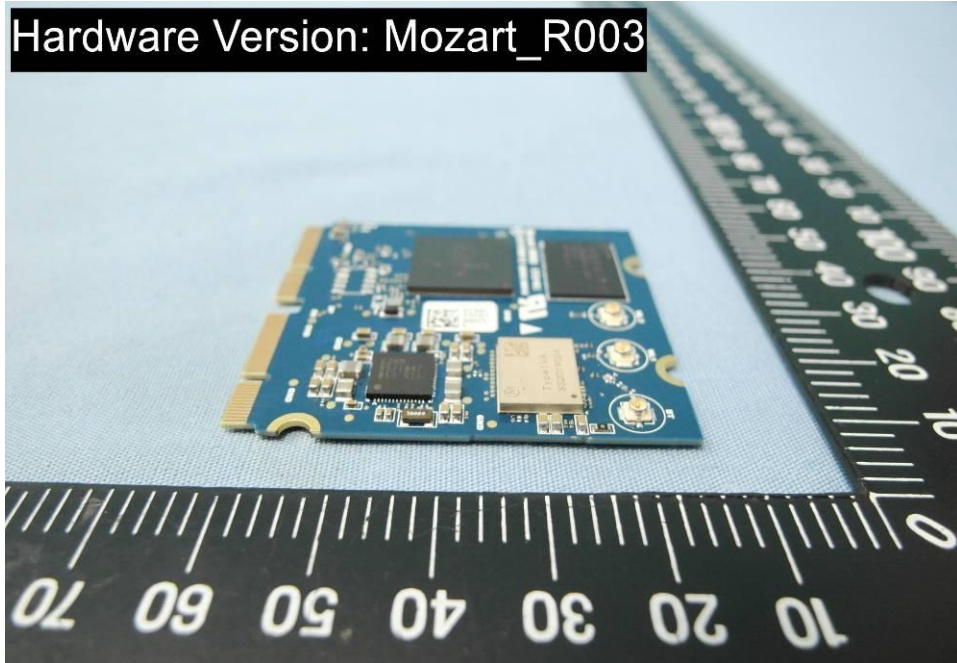

External Photos

Trade Name: InnoComm

Model Number: WB15

EUT Photo (1)

EUT Photo (2)

EUT Photo (3)

Hardware Version: Mozart_R003

EUT Photo (4)