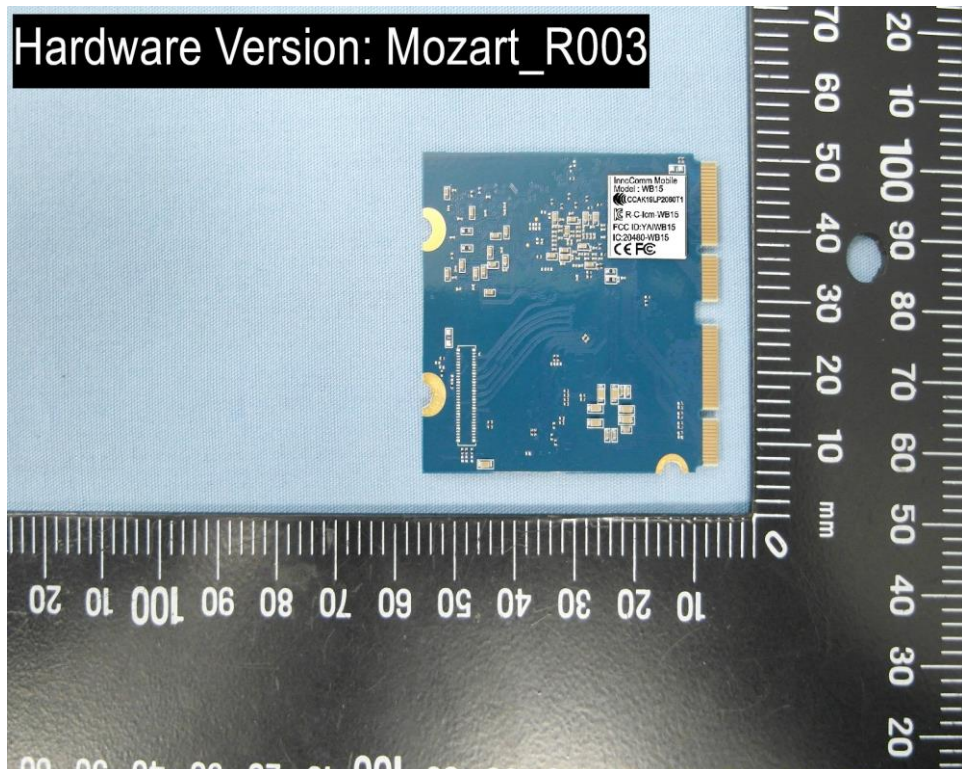

External Photos

Trade Name: InnoComm

Model Number: WB15

EUT Photo (1)

EUT Photo (2)

EUT Photo (3)

Hardware Version: Mozart_R003

EUT Photo (4)