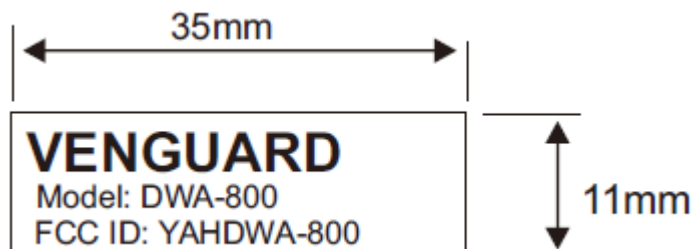

LABEL PHOTOGRAPHS

Label Location

copyright of this report is owned by Centre of Testing Service and may not be reproduced other than in full except with the written approval of the issuing Company.

CENTRE OF TESTING SERVICE CO., LTD.
A101, No.65, Zhuji Highway, Tianhe District, Guangzhou, China
Tel: +86-20-85543113 (32 lines) Fax: +86-20-38780406
Complaint line: +86-20-85533471 E-mail: cts@cts-lab.com.cn