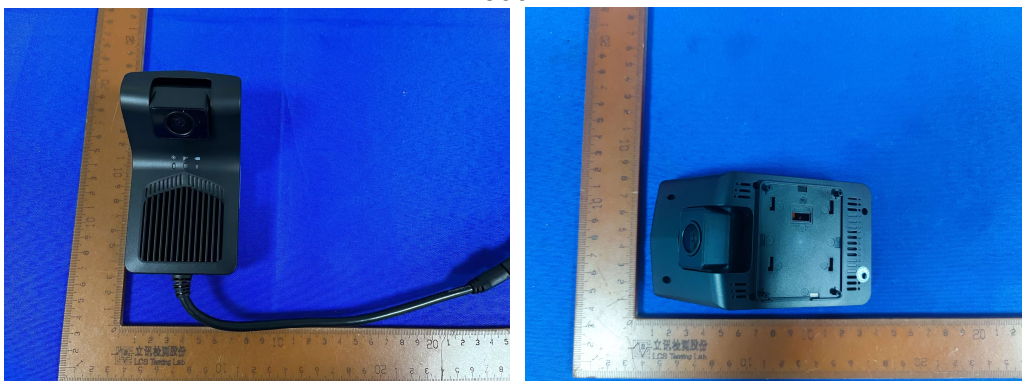

Product Similarity Declaration

Product name: Smart AI Camera

Model name: AW500, AW400

FCC ID: YA7-AW500

We (**ATrack Technology Inc.**) hereby state that all the models are electrical identical including the same software parameter and hardware design (i.e., circuit design, PCB Layout, RF module/circuit, antenna type(s) and antenna location, components on PCB, etc.), same mechanical structure and design (including product enclosure, materials, etc.), The only difference is that the model name AW500 comes with a detachable LTE communication module, while the AW400 does not).

Demonstrate the detail (descriptions and pictures) as to the difference list above.

AW400