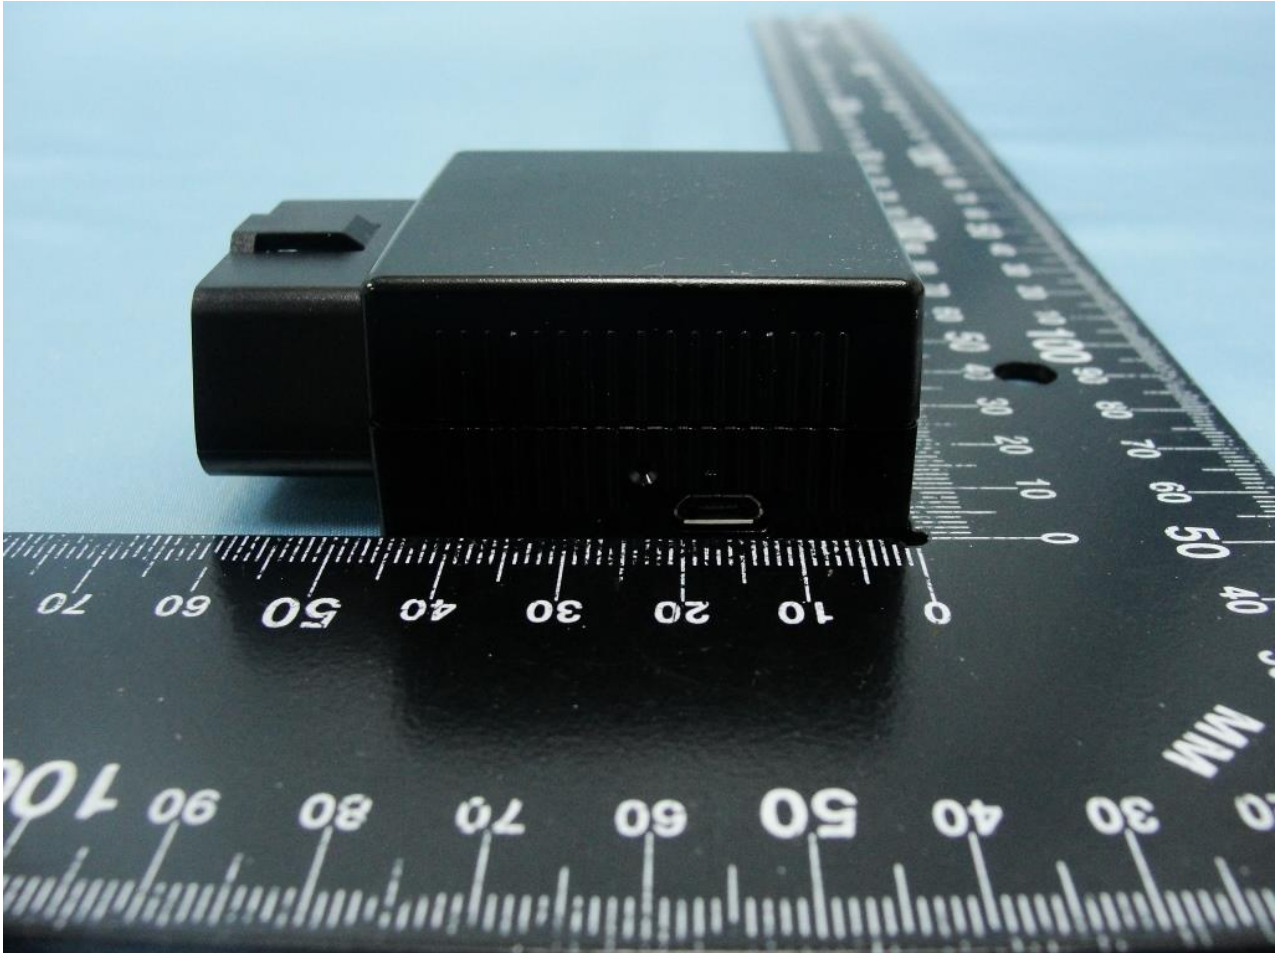

**1. External Photograph of EUT**

**Brand Name: ATrack / Model Name: AX7**

**Brand Name: ATrack / Model Name: AX7**

**Brand Name: ATrack / Model Name: AX7**

**2. Photograph of Accessory**

**Brand Name: ATrack / Model Name: AX7**

<b>Specification of Accessory</b>		
<b>I/O Cable</b>	<b>Brand Name</b>	N/A
	<b>Model Name</b>	N/A
	<b>Power Cord</b>	0.2 meter, non-shielded cable without ferrite core
<b>USB Cable</b>	<b>Brand Name</b>	N/A
	<b>Model Name</b>	N/A
	<b>Power Cord</b>	1.2 meter, non-shielded cable without ferrite core
<b>Module</b>	<b>Brand Name</b>	u-blox
	<b>Model Name</b>	LISA-C200