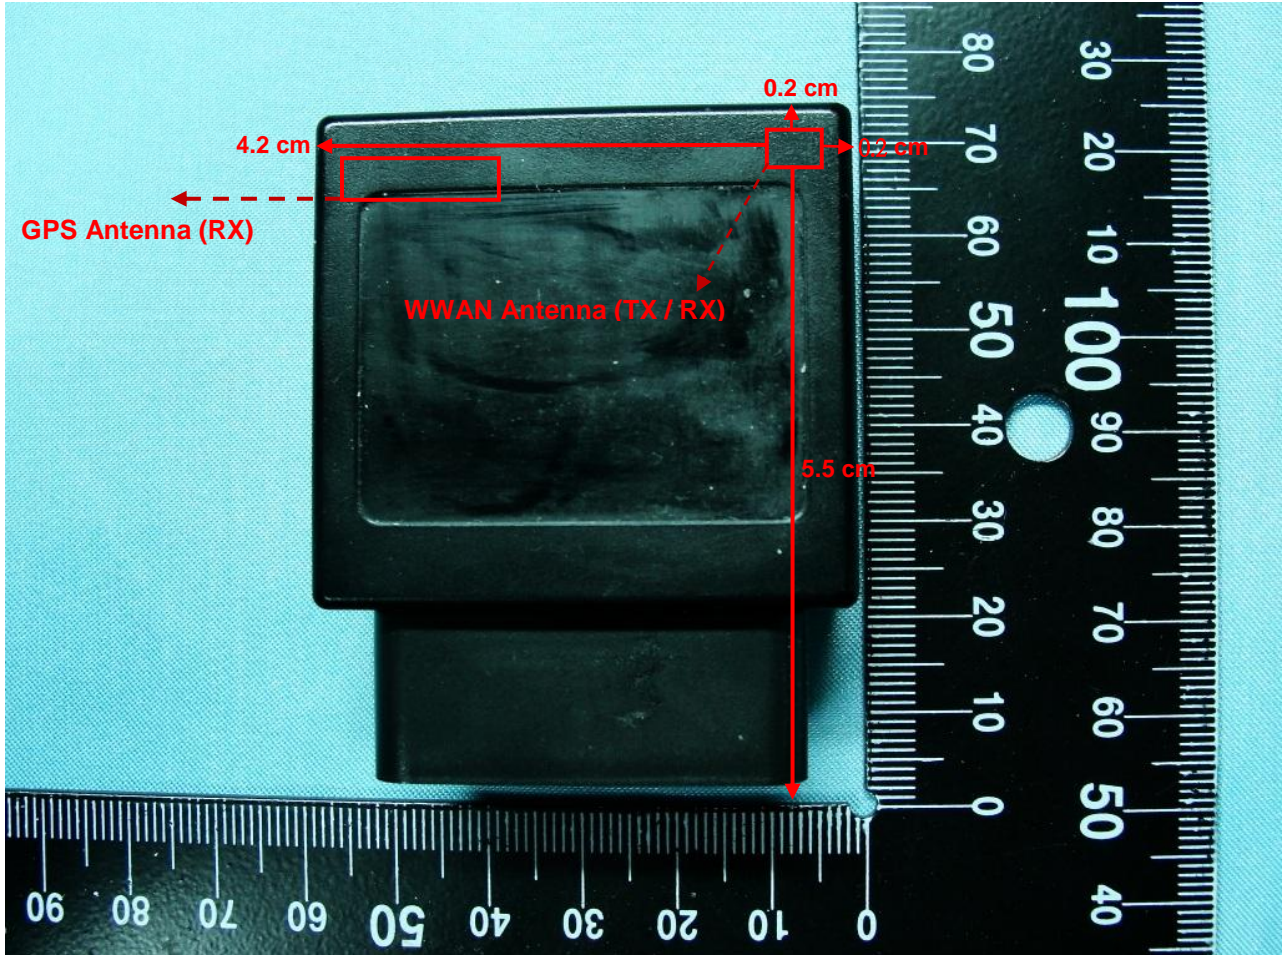

Brand Name: ATrack / Model Name: AX5

Antenna location	Length	Width
WWAN Antenna <TX / RX>	0.6cm	0.6cm
GPS Antenna <RX>	1.8cm	1.8cm