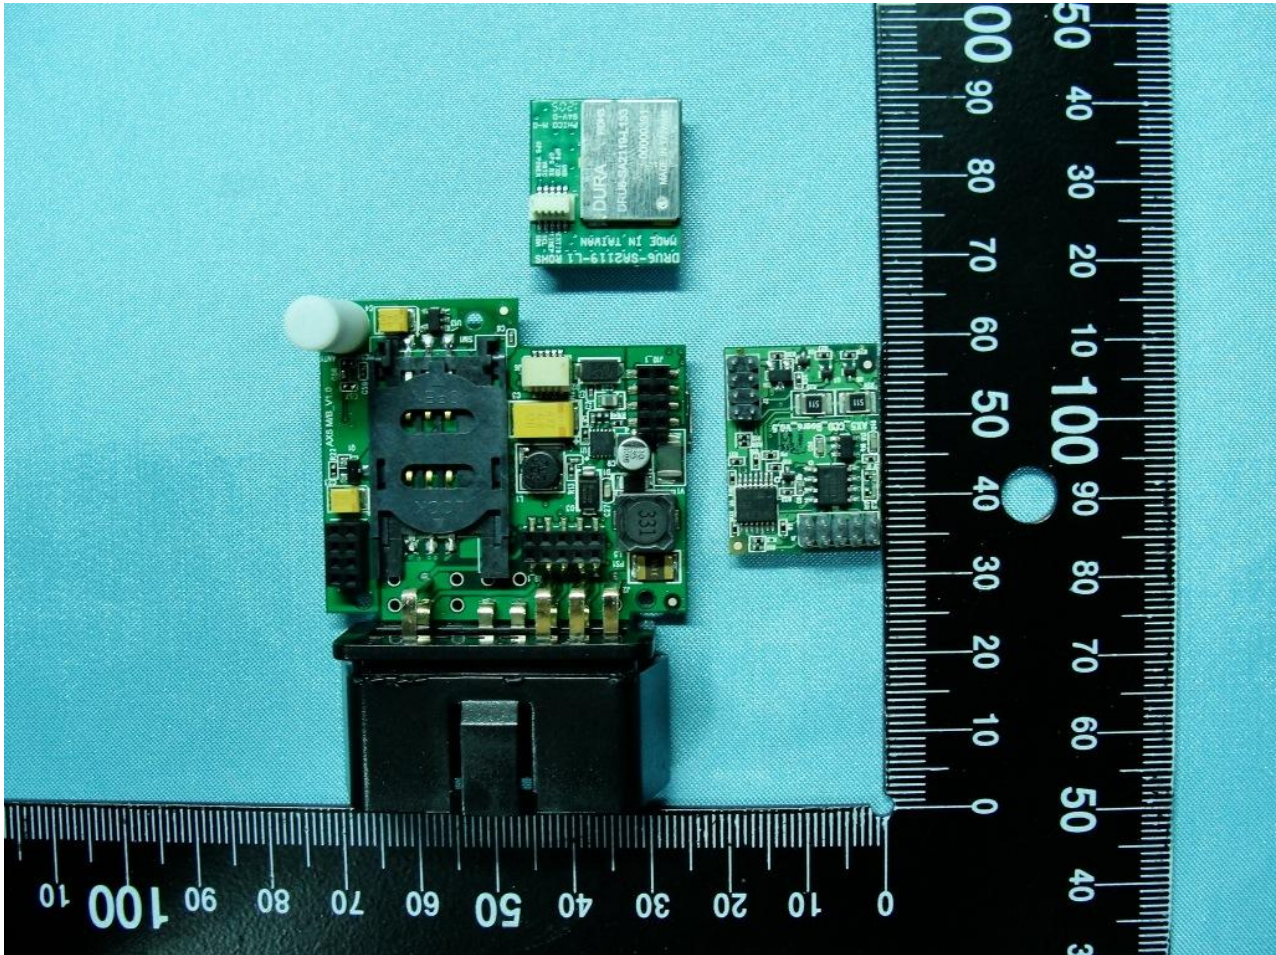

3. Internal Photograph of EUT

Brand Name: ATrack / Model Name: AX5

Brand Name: ATrack / Model Name: AX5

Brand Name: ATrack / Model Name: AX5

Brand Name: ATrack / Model Name: AX5

Brand Name: ATrack / Model Name: AX5

Brand Name: ATrack / Model Name: AX5

Brand Name: ATrack / Model Name: AX5

Brand Name: ATrack / Model Name: AX5

WWAN Antenna <Tx / Rx>

Brand Name: ATrack / Model Name: AX5