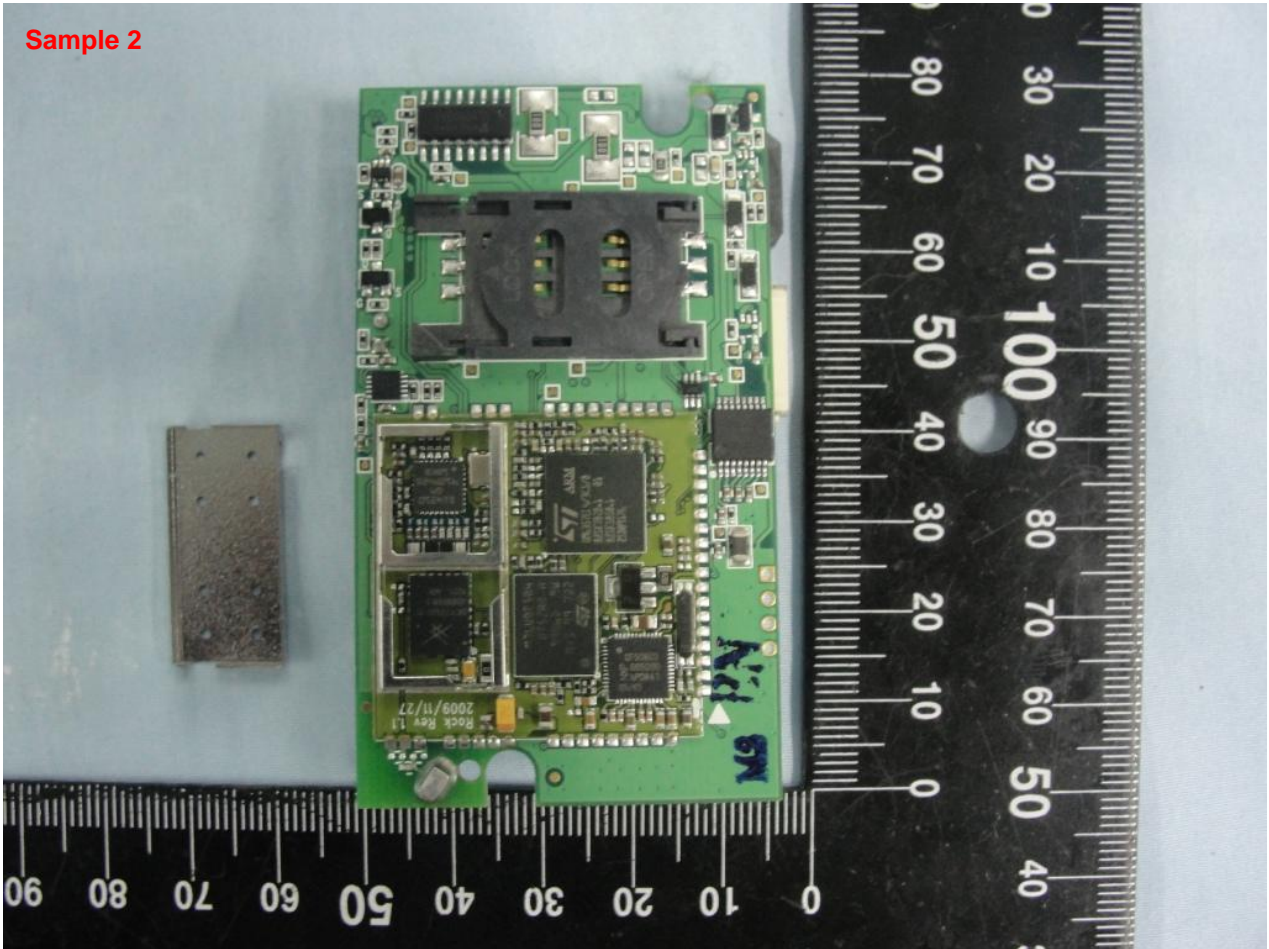

Internal GPS Antenna <Rx> for Sample 1

Brand Name: ATrack ; Model Name: AT1(internal GPS antenna)/AT1E(external GPS antenna)

Sample 2

Brand Name: ATrack ; Model Name: AT1(internal GPS antenna)/AT1E(external GPS antenna)

Sample 2

Brand Name: ATrack ; Model Name: AT1(internal GPS antenna)/AT1E(external GPS antenna)

WWAN Antenna <Tx / Rx> for Sample 2

Brand Name: ATrack ; Model Name: AT1(internal GPS antenna)/AT1E(external GPS antenna)