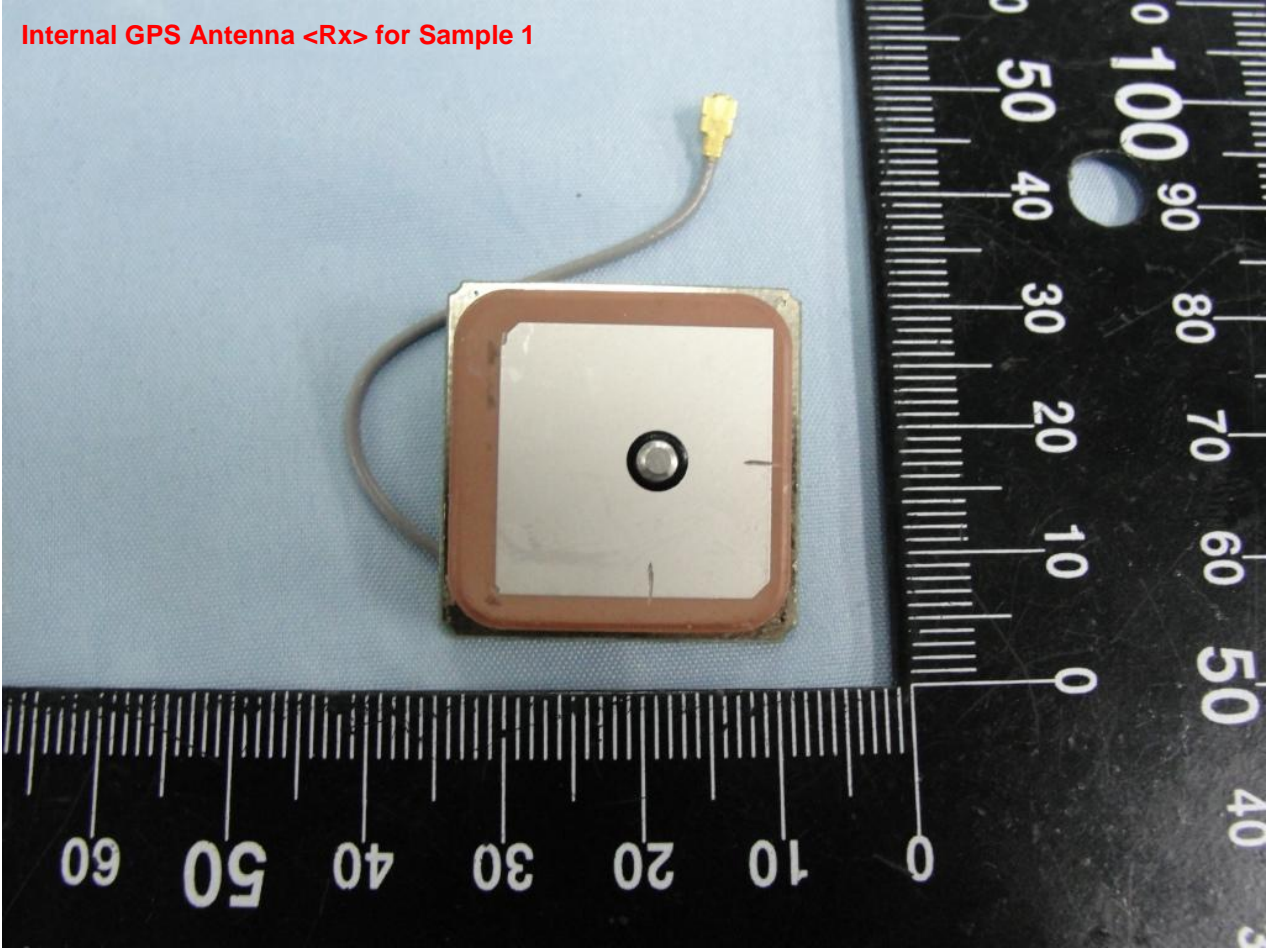

Brand Name: ATrack ; Model Name: AT1(internal GPS antenna)/AT1E(external GPS antenna)

Internal GPS Antenna <Rx> for Sample 1