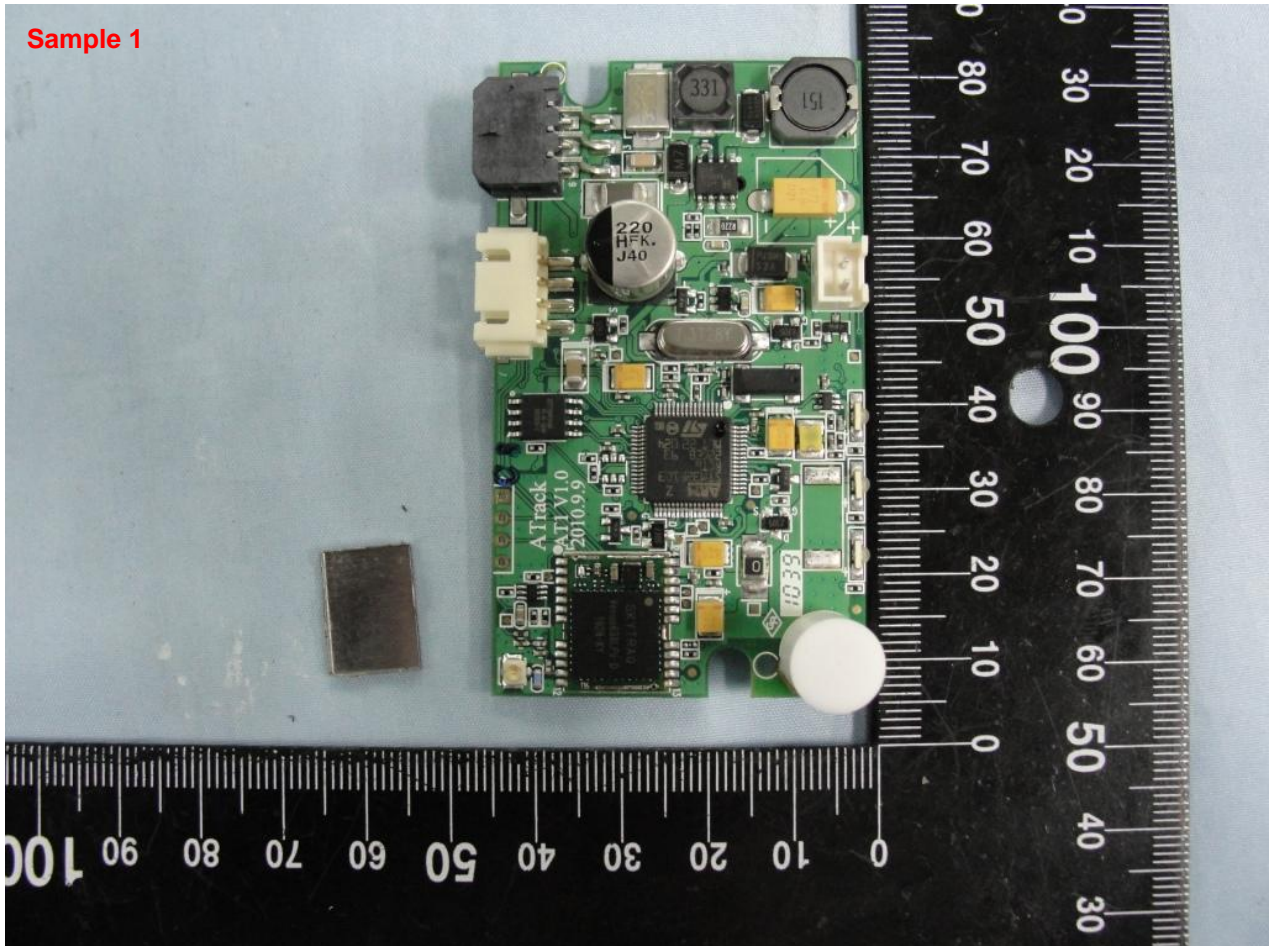

3. Internal Photograph of EUT

Brand Name: ATrack ; Model Name: AT1(internal GPS antenna)/AT1E(external GPS antenna)

Brand Name: ATrack ; Model Name: AT1(internal GPS antenna)/AT1E(external GPS antenna)

Sample 1

Brand Name: ATrack ; Model Name: AT1(internal GPS antenna)/AT1E(external GPS antenna)

WWAN Antenna <Tx / Rx> for Sample 1

Brand Name: ATrack ; Model Name: AT1(internal GPS antenna)/AT1E(external GPS antenna)