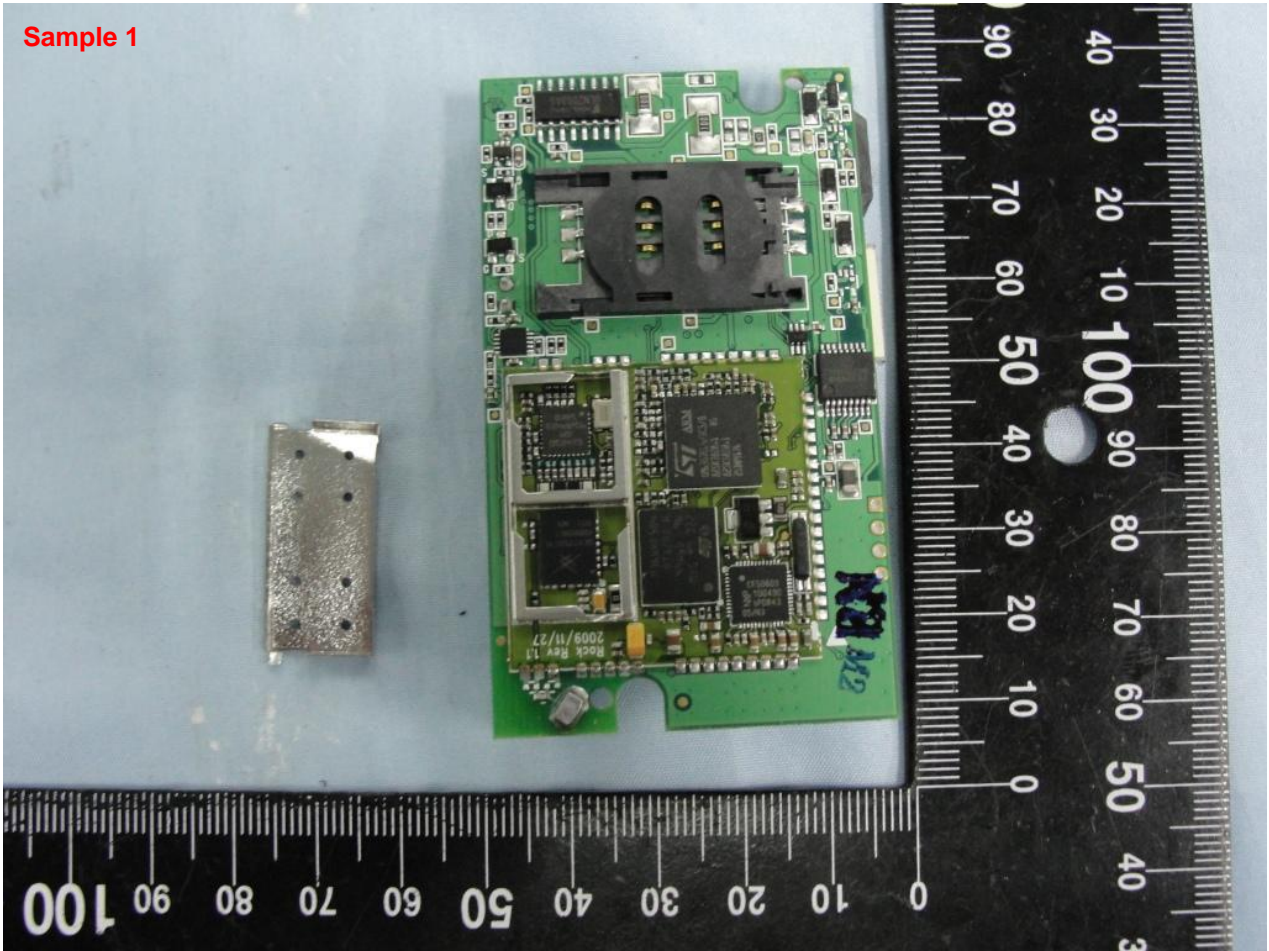

3. Internal Photograph of EUT

Brand Name: ATrack ; Model Name: AT1(internal GPS antenna)/AT1E(external GPS antenna)

Brand Name: ATrack ; Model Name: AT1(internal GPS antenna)/AT1E(external GPS antenna)

Sample 1

Brand Name: ATrack ; Model Name: AT1(internal GPS antenna)/AT1E(external GPS antenna)

WWAN Antenna <Tx / Rx> for Sample 1

Brand Name: ATrack ; Model Name: AT1(internal GPS antenna)/AT1E(external GPS antenna)