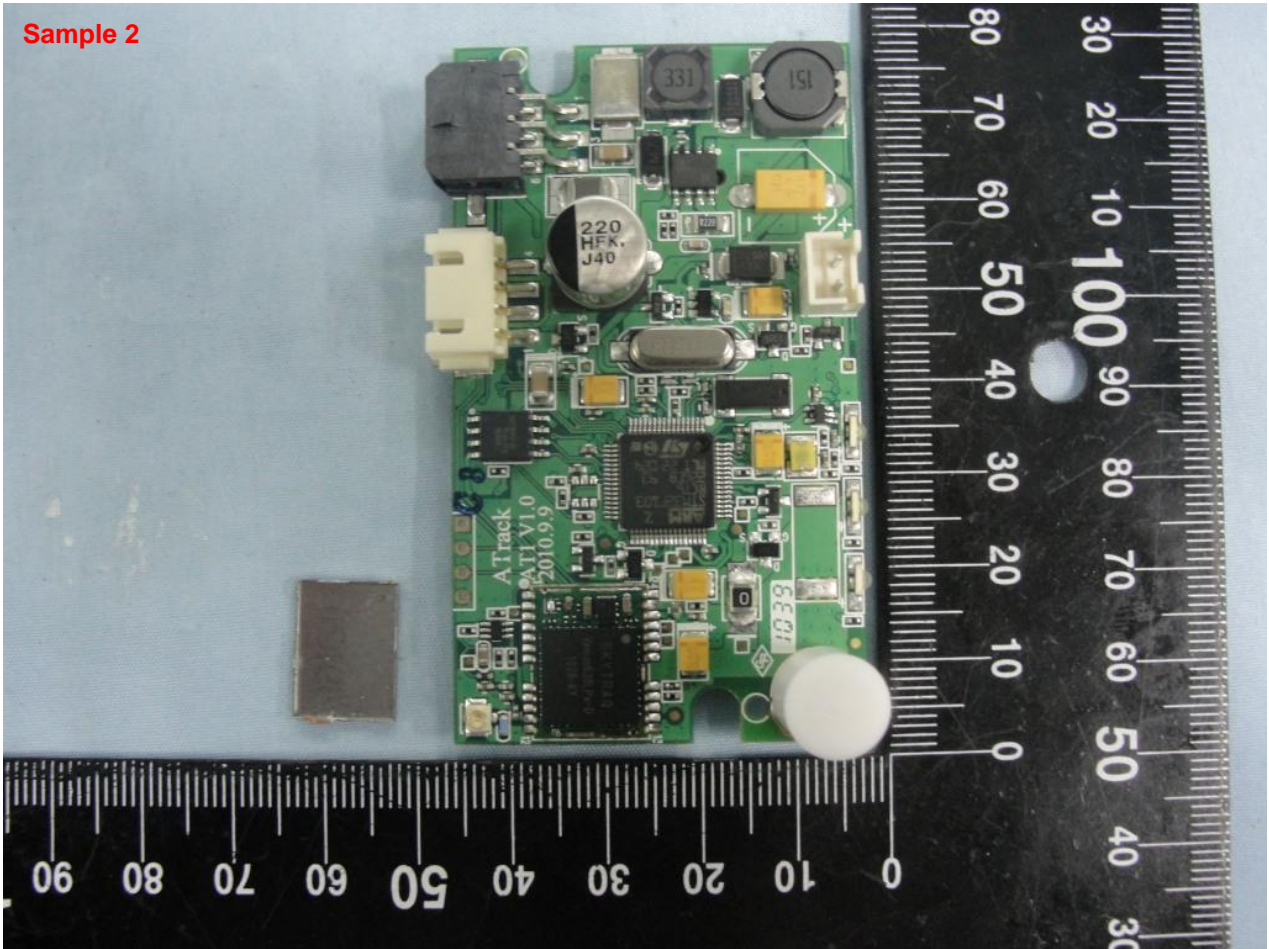

Brand Name: ATrack ; Model Name: AT1(internal GPS antenna)/AT1E(external GPS antenna)

Sample 2