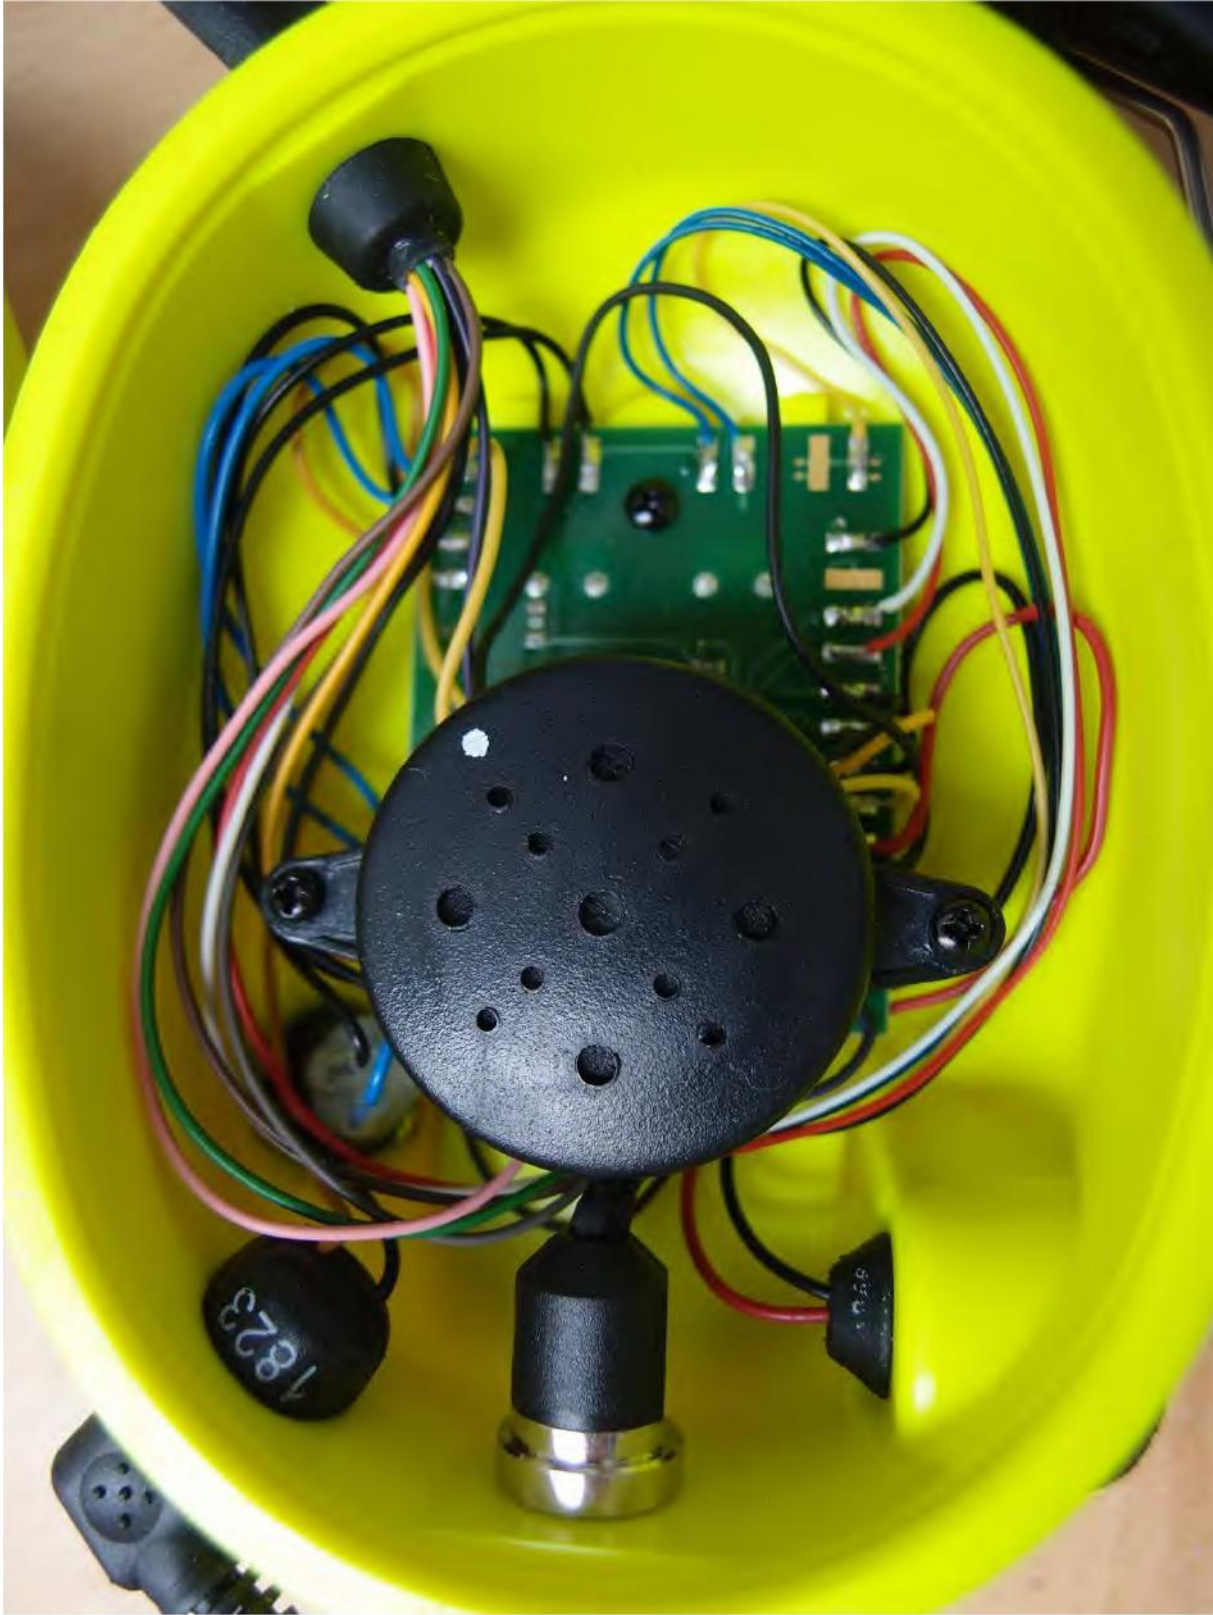

Internal photos

FCC ID: Y9ZMT15H7WS6  
IC: 4406A-MT15H7WS6

Speaker removed

K404 Component Side

Speaker removed

K421 Component side