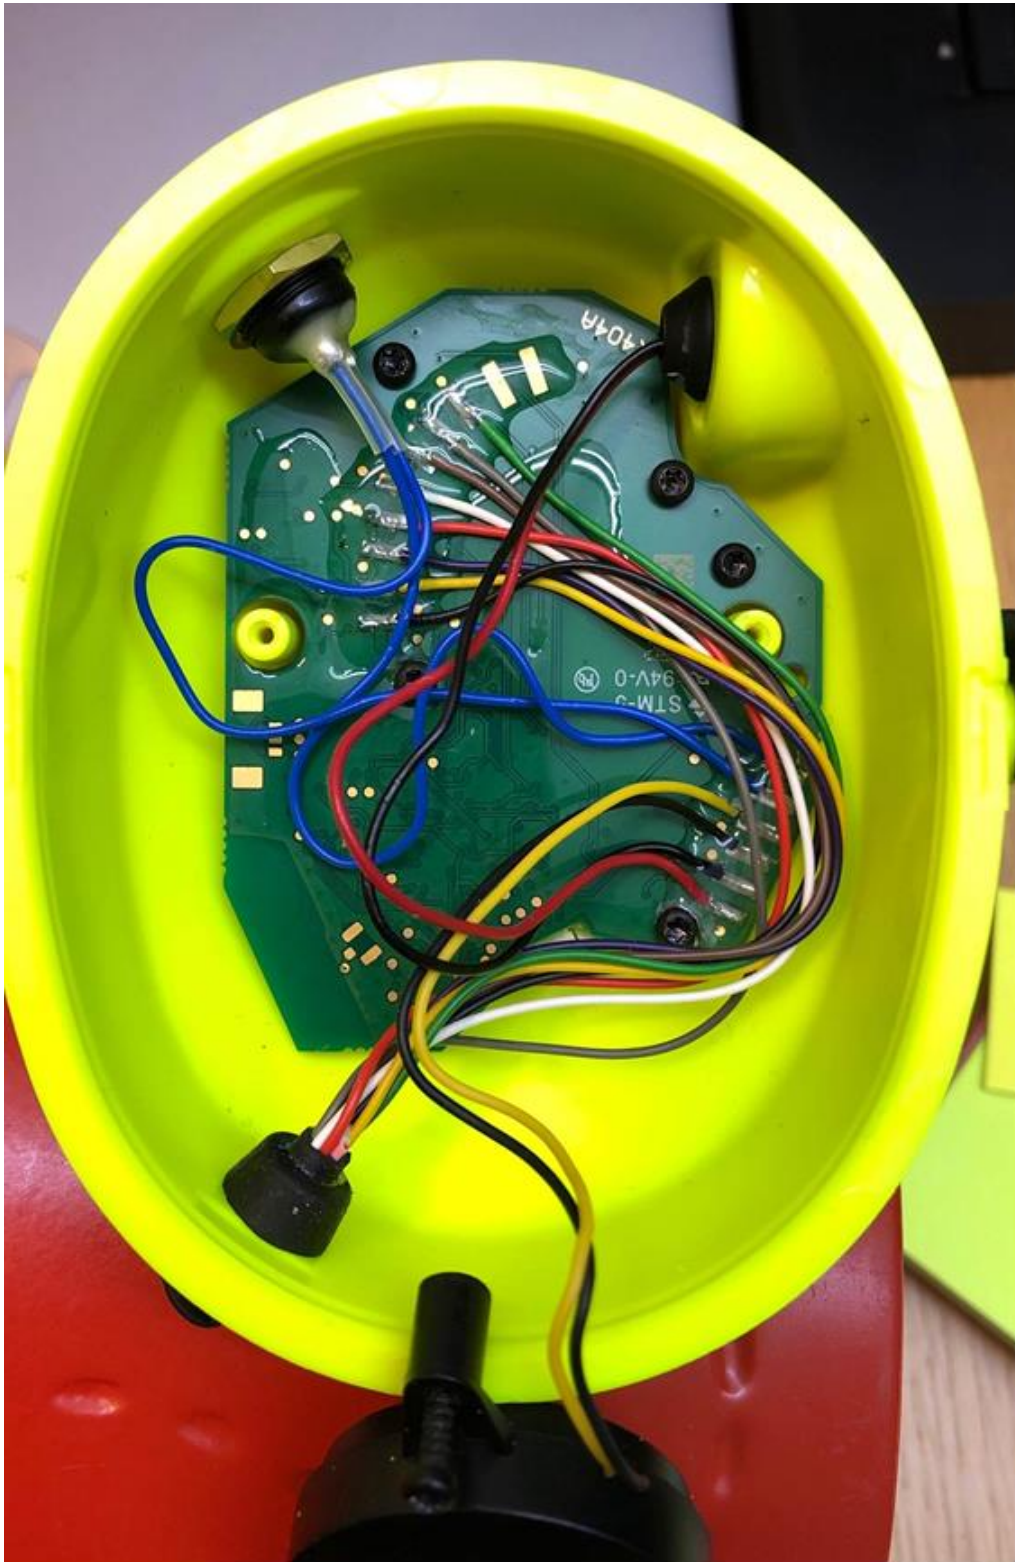

Internal photos

FCC ID: Y9ZMT15H7WS6  
IC: 4406A-MT15H7WS6

Speaker removed

K404 Component Side

Speaker removed

K421 Component side