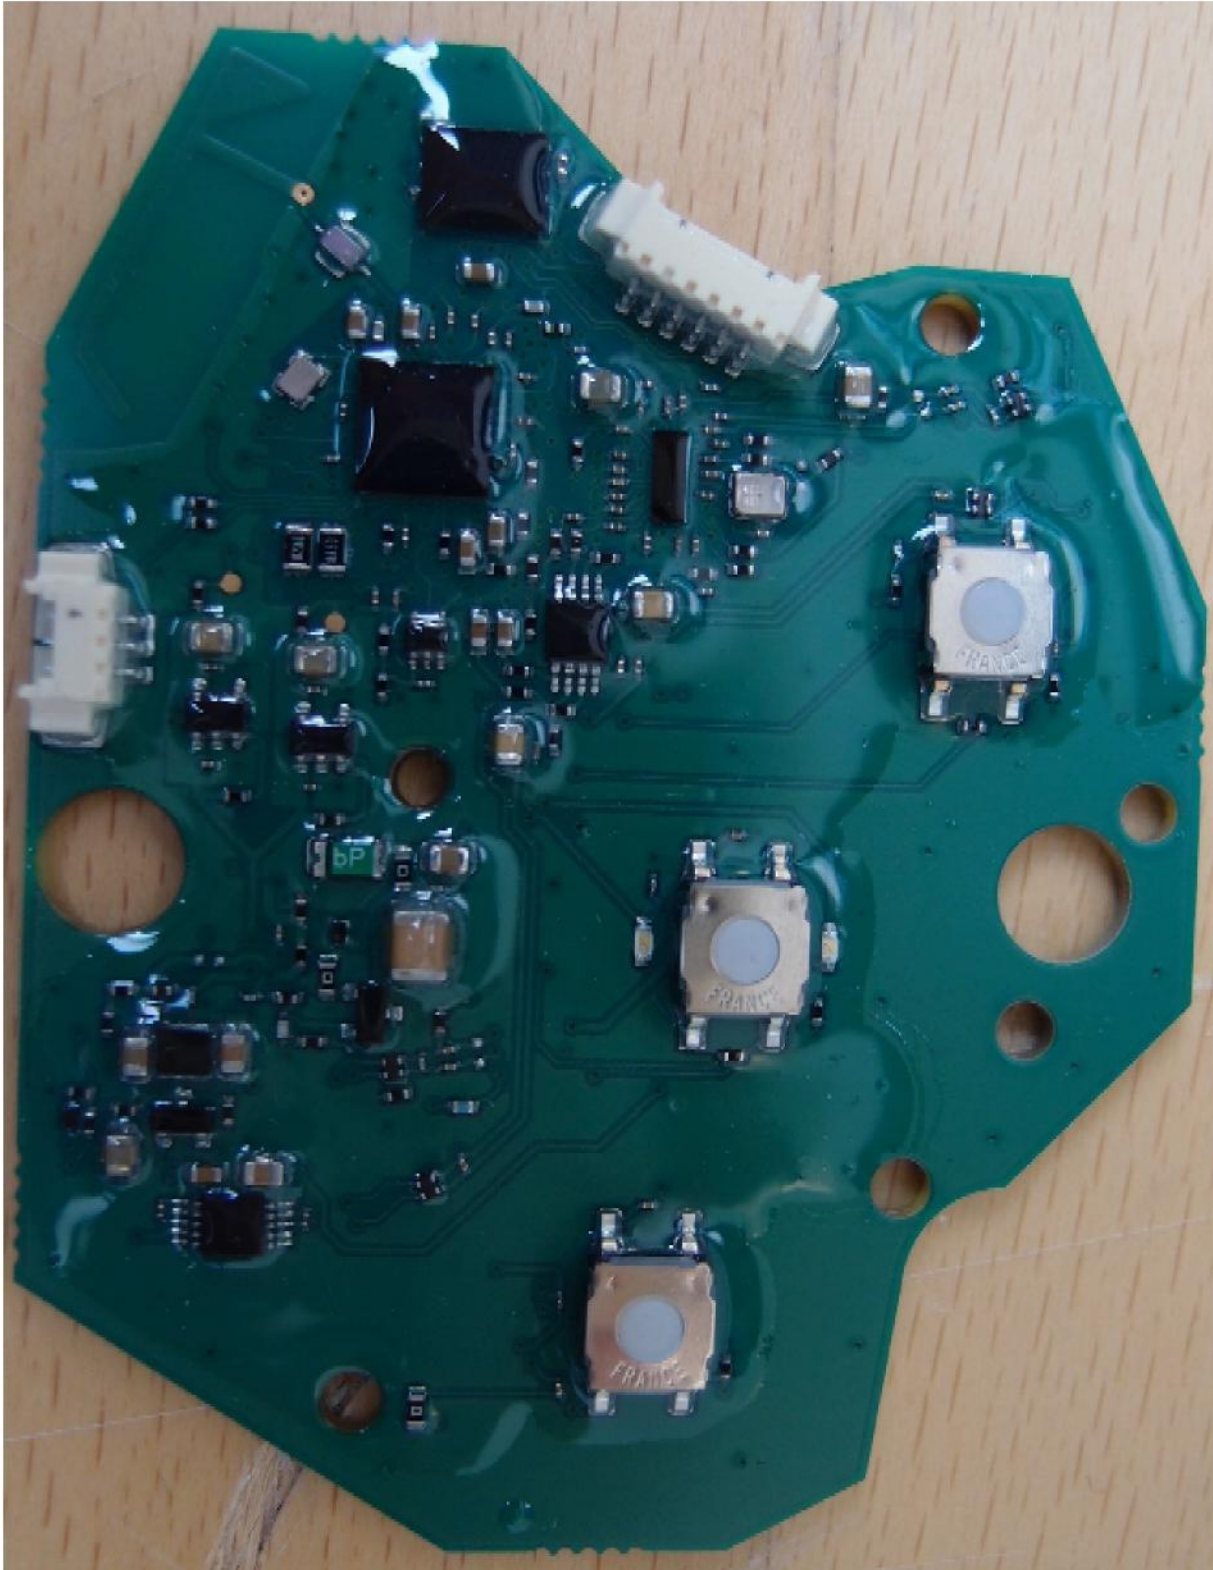

Internal photos

FCC ID: Y9ZMT15H7WS6  
IC: 4406A-MT15H7WS6

Speaker removed

K404 Component Side

Speaker removed

K421 Component side