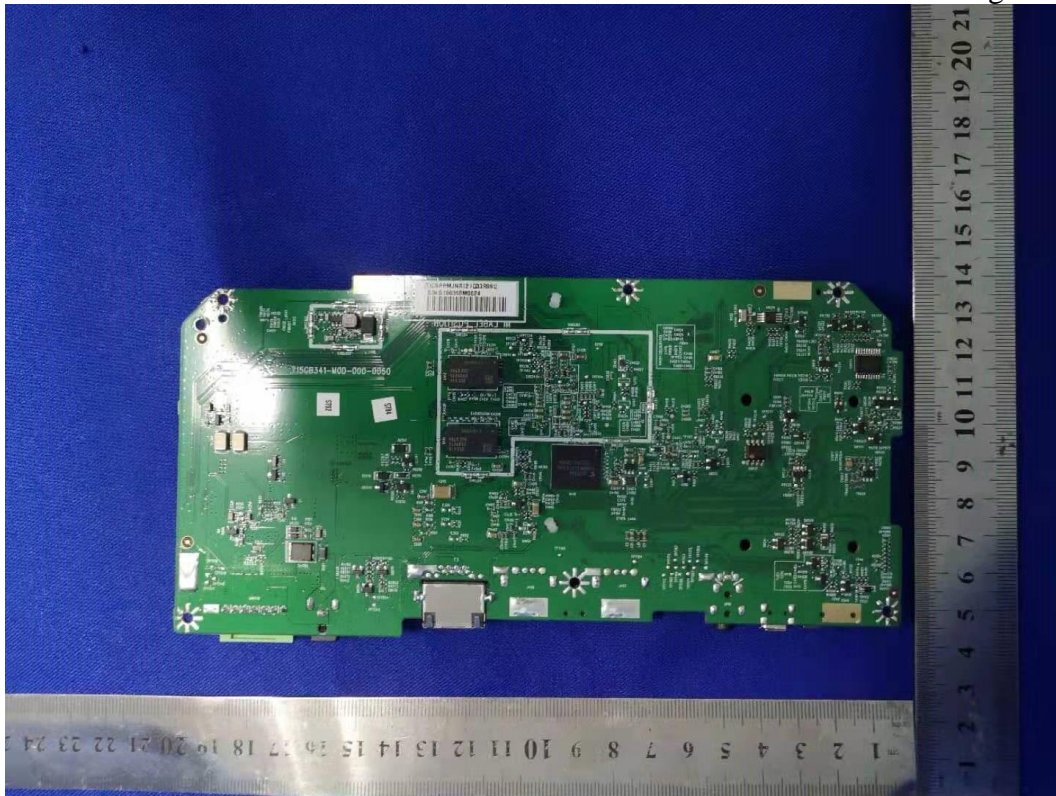

Figure 3
I/O Port of the EUT

Figure 4
Inside Configuration of the EUT

Figure 5
Inside Configuration of the EUT

Model No.: IAD-18010L

Figure 6
General Appearance of the EUT

Figure 7
General Appearance of the EUT

Figure 8
I/O Port of the EUT

Figure 9
Inside Configuration of the EUT

Figure 10
Inside Configuration of the EUT

Figure 11
Inside Configuration of the EUT

Figure 12
Inside Configuration of the EUT

Figure 13
Inside Configuration of the EUT

Figure 14
Inside Configuration of the EUT

Figure 15
Inside Configuration of the EUT

Figure 16
Inside Configuration of the EUT

Figure 17
Inside Configuration of the EUT

Figure 18
Inside Configuration of the EUT

Figure 19
Inside Configuration of the EUT

Figure 20
Inside Configuration of the EUT

Figure 21
Inside Configuration of the EUT

Figure 22
Inside Configuration of the EUT

Figure 25
Inside Configuration of the EUT