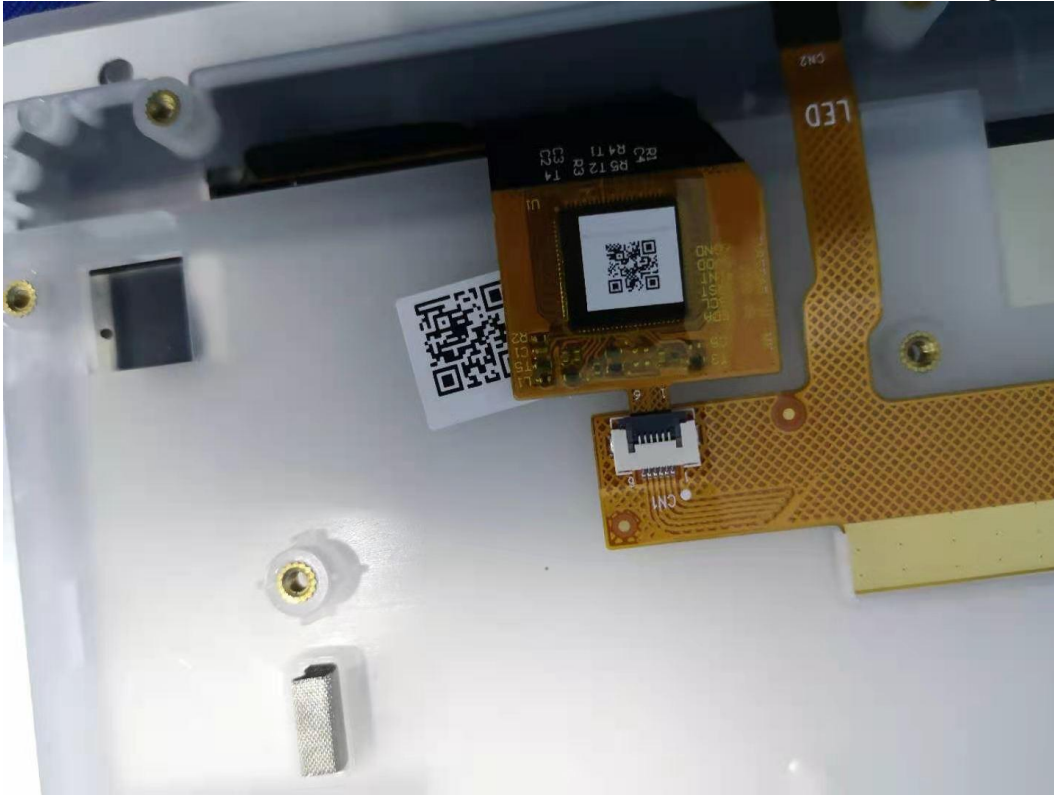

Figure 3
I/O Port of the EUT

Figure 4
Inside Configuration of the EUT

Figure 5
Inside Configuration of the EUT

Model No.: IAD-18010L

Figure 6
General Appearance of the EUT

Figure 7
General Appearance of the EUT

Figure 8
I/O Port of the EUT

Figure 9
Inside Configuration of the EUT

Figure 10
Inside Configuration of the EUT

Figure 11
Inside Configuration of the EUT

Figure 12
Inside Configuration of the EUT

Figure 13
Inside Configuration of the EUT

Figure 14
Inside Configuration of the EUT

Figure 15
Inside Configuration of the EUT

Figure 16
Inside Configuration of the EUT

Figure 17
Inside Configuration of the EUT

Figure 18
Inside Configuration of the EUT