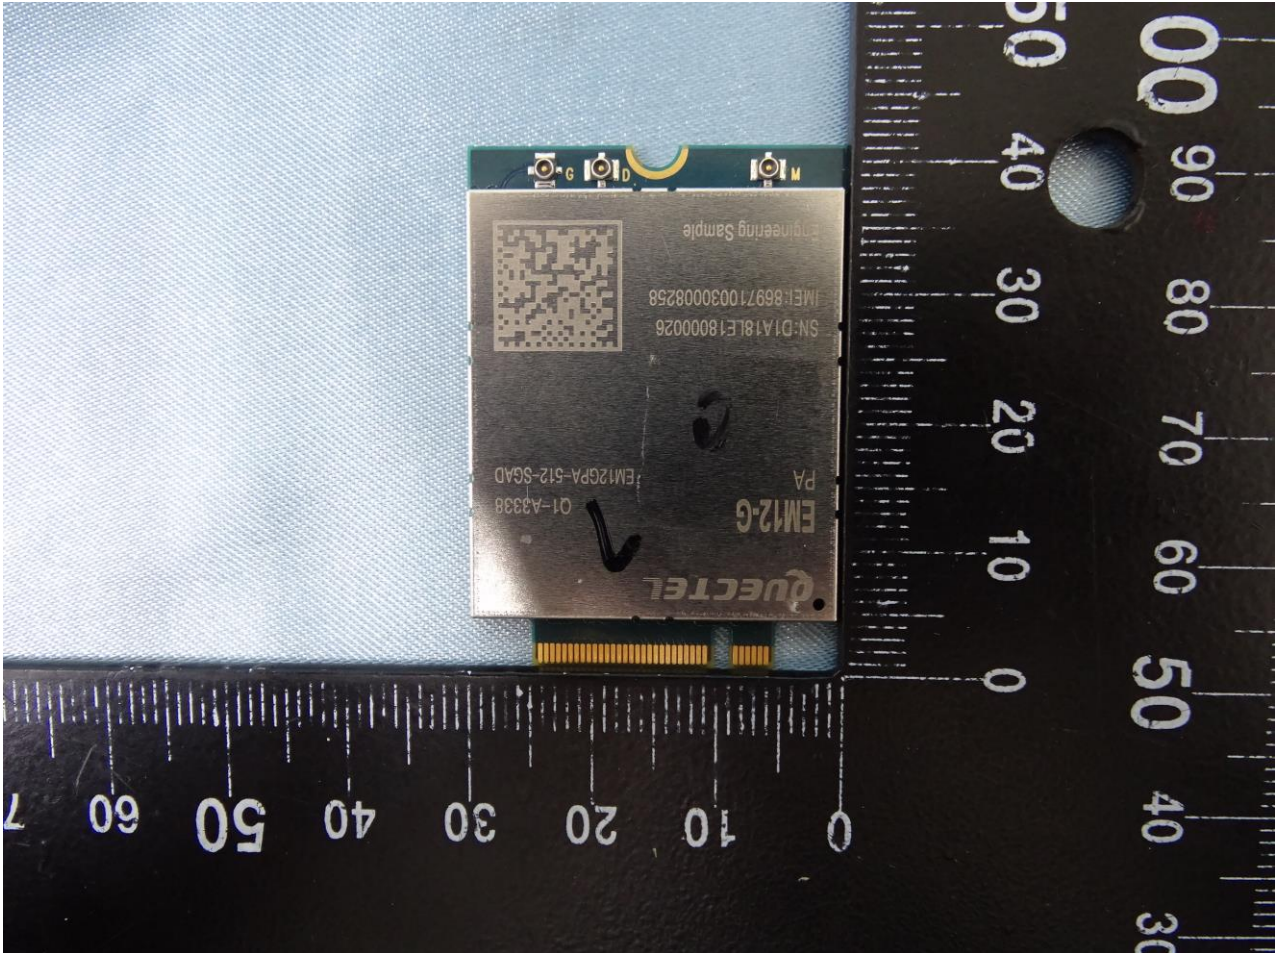

1. External Photograph of EUT

Brand Name: Quectel; Model Name: EM12-G

Brand Name: Quectel; Model Name: EM12-G

2. Photograph of Accessory

Brand Name: Quectel; Model Name: EM12-G

Brand Name: Quectel; Model Name: EM12-G

Brand Name: Quectel; Model Name: EM12-G

Brand Name: Quectel; Model Name: EM12-G

Brand Name: Quectel; Model Name: EM12-G

Brand Name: Quectel; Model Name: EM12-G

WWAN Diversity Antenna <RX>

Brand Name: Quectel; Model Name: EM12-G

Brand Name: Quectel; Model Name: EM12-G

Brand Name: Quectel; Model Name: EM12-G

GNSS Antenna <RX>

Brand Name: Quectel; Model Name: EM12-G