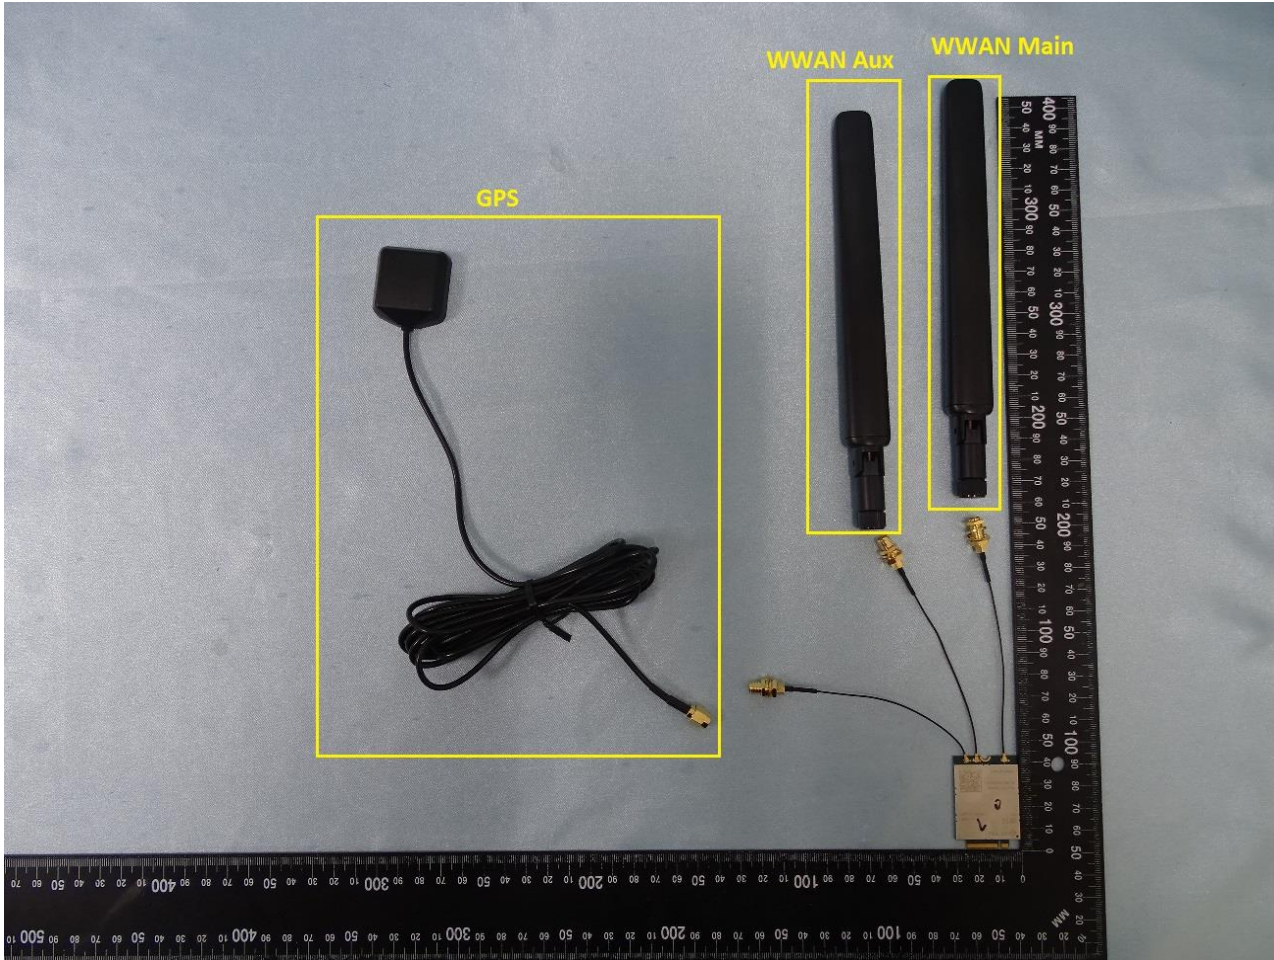

1. External Photograph of EUT

Brand Name: Quectel; Model Name: EM12-G

Brand Name: Quectel; Model Name: EM12-G

2. Photograph of Accessory

Brand Name: Quectel; Model Name: EM12-G

Brand Name: Quectel; Model Name: EM12-G

Brand Name: Quectel; Model Name: EM12-G

Brand Name: Quectel; Model Name: EM12-G

Brand Name: Quectel; Model Name: EM12-G

Brand Name: Quectel; Model Name: EM12-G

WWAN Diversity Antenna <RX>

Brand Name: Quectel; Model Name: EM12-G