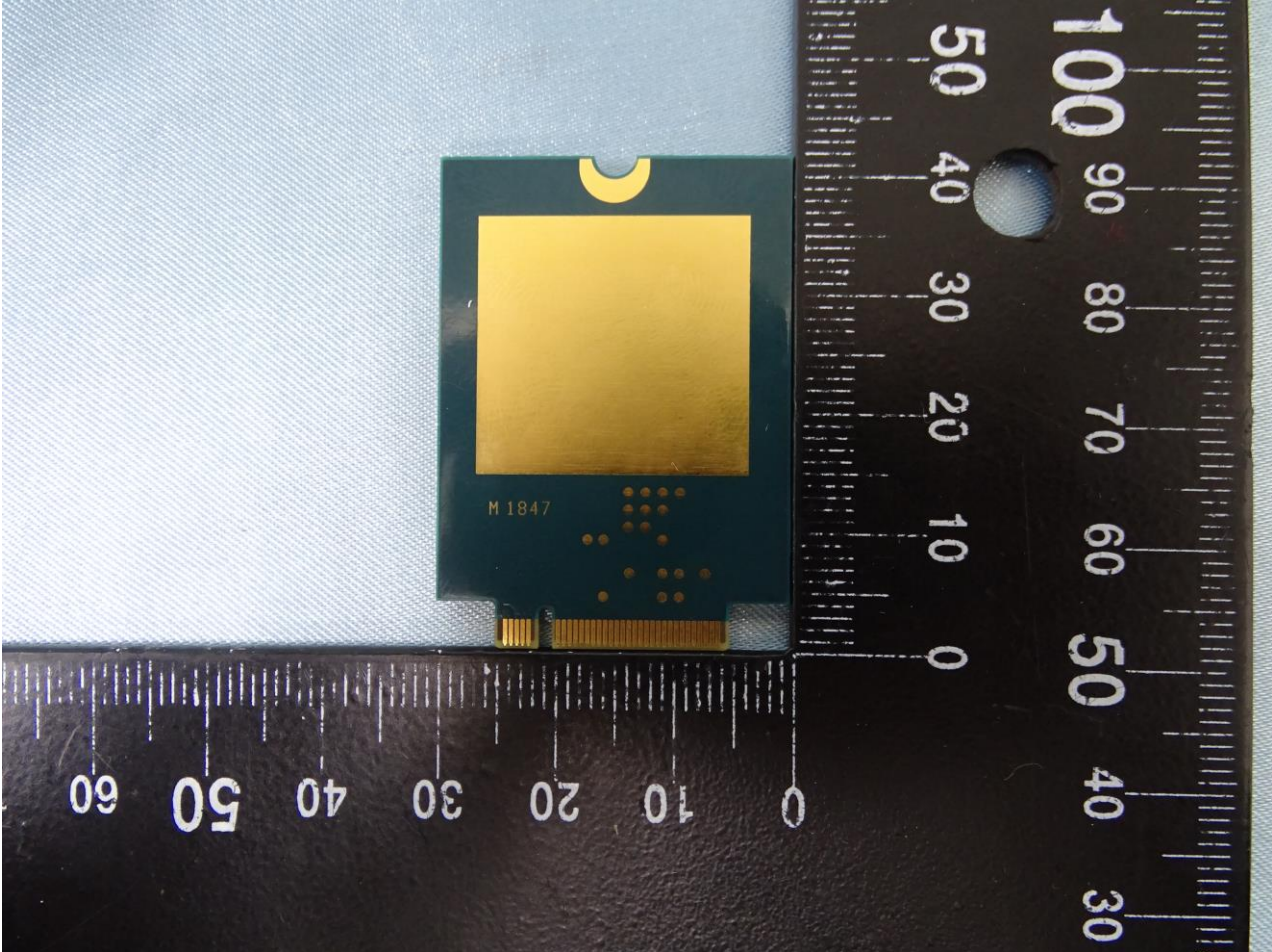

1. External Photograph of EUT

Brand Name: Quectel; Model Name: EM12-G

Brand Name: Quectel; Model Name: EM12-G

2. Photograph of Accessory

Brand Name: Quectel; Model Name: EM12-G

Brand Name: Quectel; Model Name: EM12-G

Brand Name: Quectel; Model Name: EM12-G

Brand Name: Quectel; Model Name: EM12-G

Brand Name: Quectel; Model Name: EM12-G

Brand Name: Quectel; Model Name: EM12-G

WWAN Diversity Antenna <RX>

Brand Name: Quectel; Model Name: EM12-G

Brand Name: Quectel; Model Name: EM12-G

Brand Name: Quectel; Model Name: EM12-G

GNSS Antenna <RX>

Brand Name: Quectel; Model Name: EM12-G