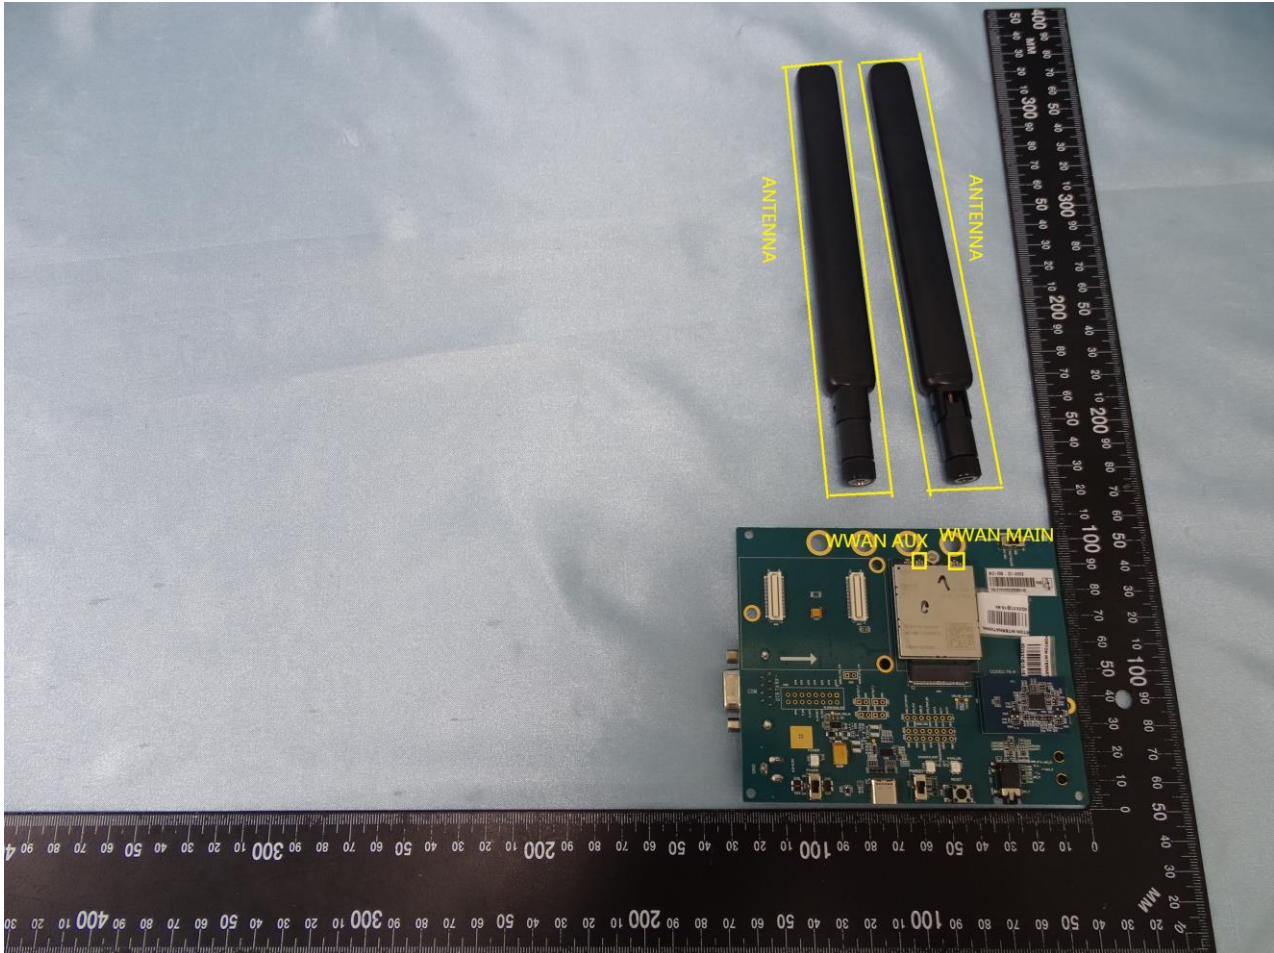

1. External Photograph of EUT

Brand Name: Quectel; Model Name: EM12-G

Brand Name: Quectel; Model Name: EM12-G

2. Photograph of Accessory

Brand Name: Quectel; Model Name: EM12-G

Brand Name: Quectel; Model Name: EM12-G

Brand Name: Quectel; Model Name: EM12-G

Brand Name: Quectel; Model Name: EM12-G

Brand Name: Quectel; Model Name: EM12-G

Brand Name: Quectel; Model Name: EM12-G

WWAN Diversity Antenna <RX>

Brand Name: Quectel; Model Name: EM12-G

Brand Name: Quectel; Model Name: EM12-G

Brand Name: Quectel; Model Name: EM12-G

GNSS Antenna <RX>

Brand Name: Quectel; Model Name: EM12-G