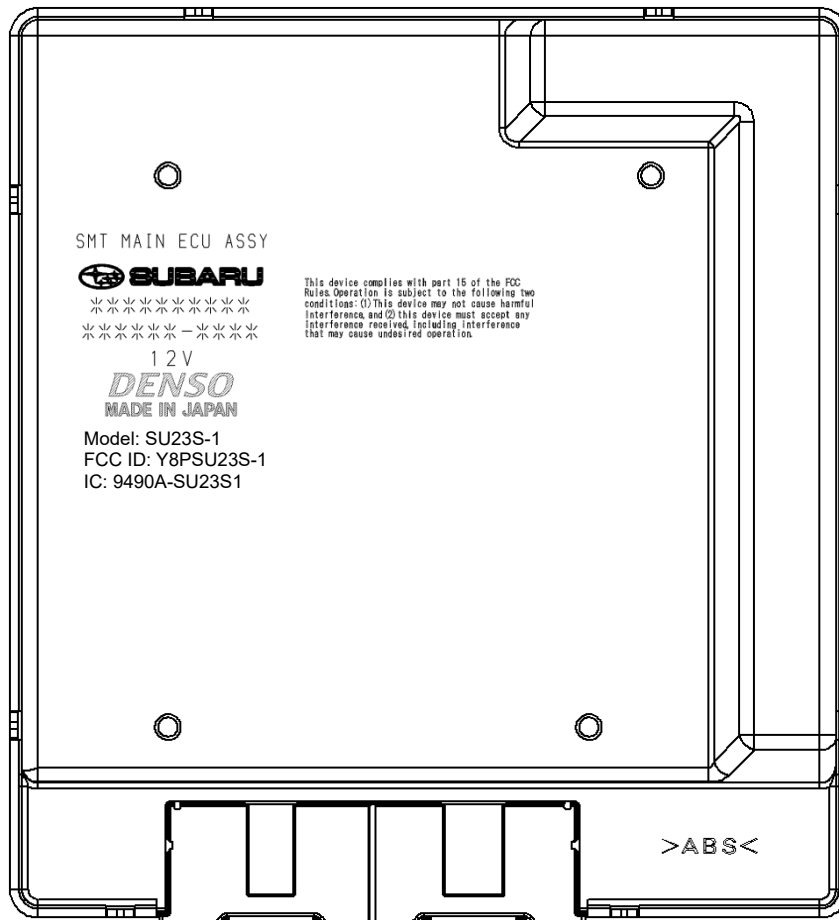

Product: Keyless Access with Push-Button Start System

Model: SU23S-1

Marking location:

Note:

Compliance statement of marking will not be changed.

Marking layout, size and other indications maybe changed and added.

Label is laser-printed. Label will not rubbed off during the expected product life.