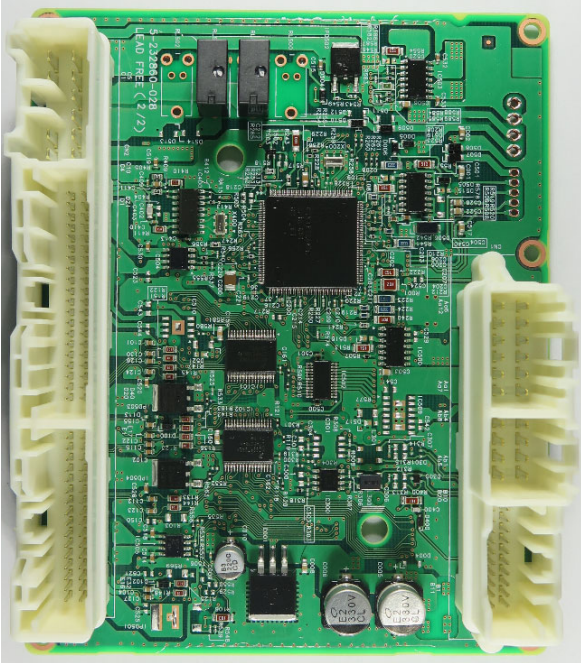

**SUBARU CORPORATION**  
**Immobilizer**  
**FCC ID: Y8PSU22R-1**

Internal Photos: Joint Box

Component side

Antenna side

**SUBARU CORPORATION**  
**Immobilizer**  
**FCC ID: Y8PSU22R-1**

Internal Photos: Antenna

Front

Rear

Top

Bottom

Note:  
The outer case may be changed.