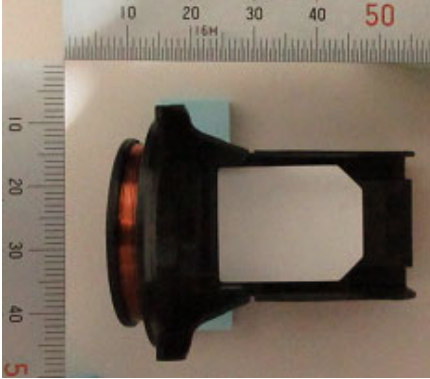

**SUBARU CORPORATION**  
**Immobilizer**  
**FCC ID: Y8PSU22R-1**

Internal Photos: Joint Box

Component side

Antenna side

**SUBARU CORPORATION**  
**Immobilizer**  
**FCC ID: Y8PSU22R-1**

Internal Photos: Antenna

Front

Rear

Top

Bottom

Note:  
The outer case may be changed.