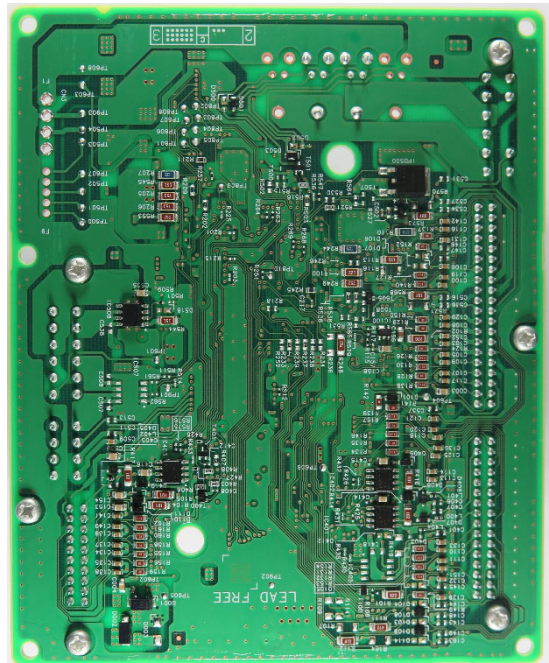

**SUBARU CORPORATION**  
**Immobilizer**  
**FCC ID: Y8PSU22R-1**

Internal Photos: Joint Box

Component side

Antenna side

**SUBARU CORPORATION**  
**Immobilizer**  
**FCC ID: Y8PSU22R-1**

Internal Photos: Antenna

Front

Rear

Top

Bottom

Note:  
The outer case may be changed.