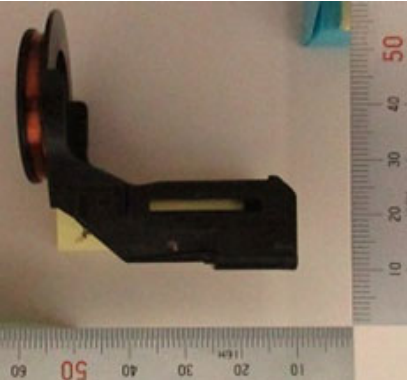

**SUBARU CORPORATION**  
**Immobilizer**  
**FCC ID: Y8PSU22R-1**

Internal Photos: Joint Box

Component side

Antenna side

**SUBARU CORPORATION**  
**Immobilizer**  
**FCC ID: Y8PSU22R-1**

Internal Photos: Antenna

Front

Rear

Top

Bottom

Note:  
The outer case may be changed.