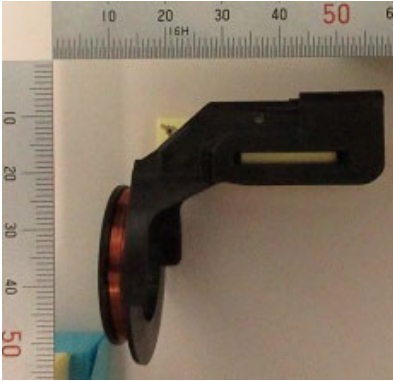

**SUBARU CORPORATION**  
**Immobilizer**  
**FCC ID: Y8PSU22R-1**

Internal Photos: Joint Box

Component side

Antenna side

**SUBARU CORPORATION**  
**Immobilizer**  
**FCC ID: Y8PSU22R-1**

Internal Photos: Antenna

Front

Rear

Top

Bottom

Note:  
The outer case may be changed.