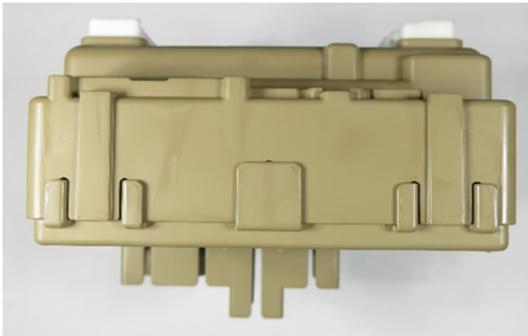

**SUBARU CORPORATION**  
**Immobilizer**  
**FCC ID: Y8PSU22R-1**

External Photos: Joint Box 1/2

Front

Rear

**SUBARU CORPORATION**  
**Immobilizer**  
**FCC ID: Y8PSU22R-1**

External Photos: Joint Box 2/2

Top

Bottom

Right

Left

**SUBARU CORPORATION**  
**Immobilizer**  
**FCC ID: Y8PSU22R-1**

External Photos: Antenna

Front

Rear

Top

Bottom

Right

Left

Note :  
The outer appearance may be changed.