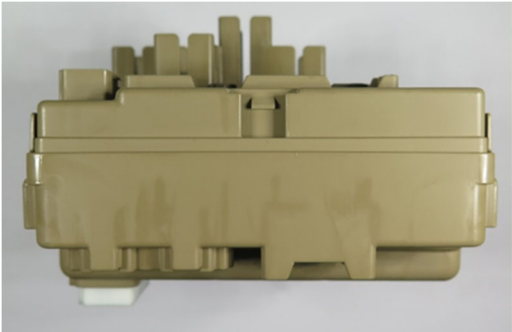

**SUBARU CORPORATION**  
**Immobilizer**  
**FCC ID: Y8PSU22R-1**

External Photos: Joint Box 1/2

Front

Rear

**SUBARU CORPORATION**  
**Immobilizer**  
**FCC ID: Y8PSU22R-1**

External Photos: Joint Box 2/2

Top

Bottom

Right

Left

**SUBARU CORPORATION**  
**Immobilizer**  
**FCC ID: Y8PSU22R-1**

External Photos: Antenna

Front

Rear

Top

Bottom

Right

Left

Note :  
The outer appearance may be changed.