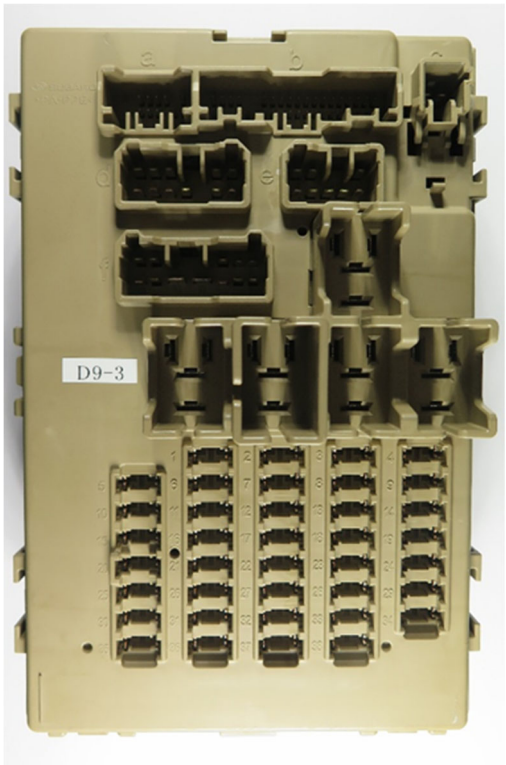

**SUBARU CORPORATION**  
**Immobilizer**  
**FCC ID: Y8PSU22R-1**

External Photos: Joint Box 1/2

Front

Rear

**SUBARU CORPORATION**  
**Immobilizer**  
**FCC ID: Y8PSU22R-1**

External Photos: Joint Box 2/2

Top

Bottom

Right

Left

**SUBARU CORPORATION**  
**Immobilizer**  
**FCC ID: Y8PSU22R-1**

External Photos: Antenna

Front

Rear

Top

Bottom

Right

Left

Note :  
The outer appearance may be changed.