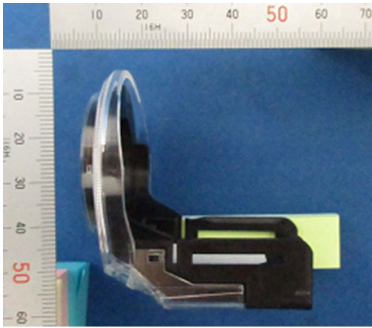

**SUBARU CORPORATION**  
**Immobilizer**  
**FCC ID: Y8PSU22R-1**

External Photos: Joint Box 1/2

Front

Rear

**SUBARU CORPORATION**  
**Immobilizer**  
**FCC ID: Y8PSU22R-1**

External Photos: Joint Box 2/2

Top

Bottom

Right

Left

**SUBARU CORPORATION**  
**Immobilizer**  
**FCC ID: Y8PSU22R-1**

External Photos: Antenna

Front

Rear

Top

Bottom

Right

Left

Note :  
The outer appearance may be changed.