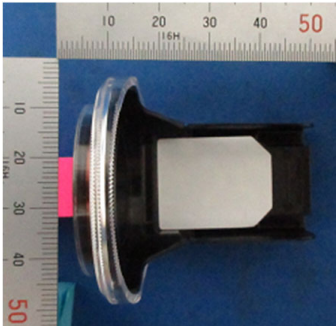

**SUBARU CORPORATION**  
**Immobilizer**  
**FCC ID: Y8PSU22R-1**

External Photos: Joint Box 1/2

Front

Rear

**SUBARU CORPORATION**  
**Immobilizer**  
**FCC ID: Y8PSU22R-1**

External Photos: Joint Box 2/2

Top

Bottom

Right

Left

**SUBARU CORPORATION**  
**Immobilizer**  
**FCC ID: Y8PSU22R-1**

External Photos: Antenna

Front

Rear

Top

Bottom

Right

Left

Note :  
The outer appearance may be changed.