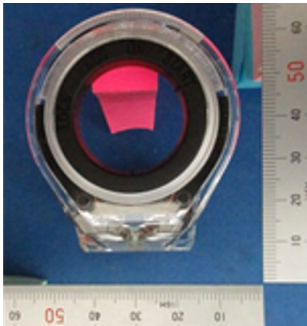

**SUBARU CORPORATION**  
**Immobilizer**  
**FCC ID: Y8PSU22R-1**

External Photos: Joint Box 1/2

Front

Rear

**SUBARU CORPORATION**  
**Immobilizer**  
**FCC ID: Y8PSU22R-1**

External Photos: Joint Box 2/2

Top

Bottom

Right

Left

**SUBARU CORPORATION**  
**Immobilizer**  
**FCC ID: Y8PSU22R-1**

External Photos: Antenna

Front

Rear

Top

Bottom

Right

Left

Note :  
The outer appearance may be changed.