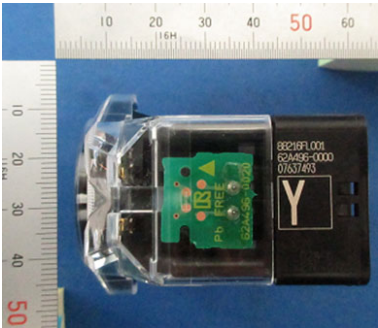

**SUBARU CORPORATION**  
**Immobilizer**  
**FCC ID: Y8PSU22R-1**

External Photos: Joint Box 1/2

Front

Rear

**SUBARU CORPORATION**  
**Immobilizer**  
**FCC ID: Y8PSU22R-1**

External Photos: Joint Box 2/2

Top

Bottom

Right

Left

**SUBARU CORPORATION**  
**Immobilizer**  
**FCC ID: Y8PSU22R-1**

External Photos: Antenna

Front

Rear

Top

Bottom

Right

Left

Note :  
The outer appearance may be changed.