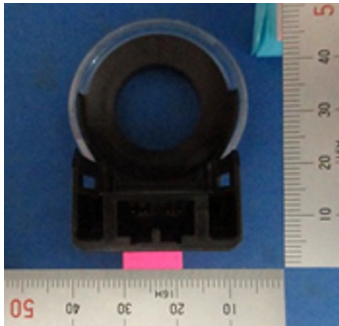

**SUBARU CORPORATION**  
**Immobilizer**  
**FCC ID: Y8PSU22R-1**

External Photos: Joint Box 1/2

Front

Rear

**SUBARU CORPORATION**  
**Immobilizer**  
**FCC ID: Y8PSU22R-1**

External Photos: Joint Box 2/2

Top

Bottom

Right

Left

**SUBARU CORPORATION**  
**Immobilizer**  
**FCC ID: Y8PSU22R-1**

External Photos: Antenna

Front

Rear

Top

Bottom

Right

Left

Note :  
The outer appearance may be changed.