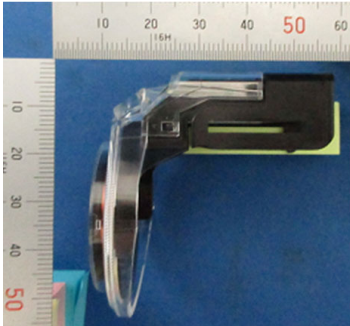

**SUBARU CORPORATION**  
**Immobilizer**  
**FCC ID: Y8PSU22R-1**

External Photos: Joint Box 1/2

Front

Rear

**SUBARU CORPORATION**  
**Immobilizer**  
**FCC ID: Y8PSU22R-1**

External Photos: Joint Box 2/2

Top

Bottom

Right

Left

**SUBARU CORPORATION**  
**Immobilizer**  
**FCC ID: Y8PSU22R-1**

External Photos: Antenna

Front

Rear

Top

Bottom

Right

Left

Note :  
The outer appearance may be changed.