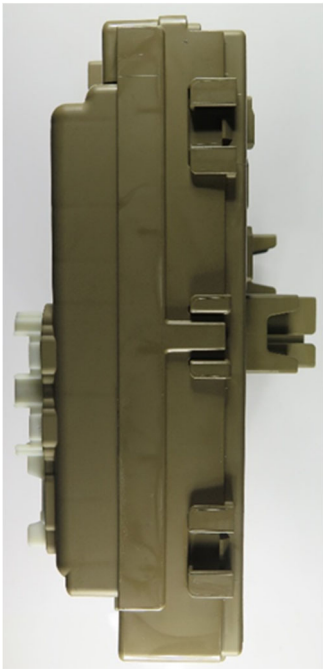

**SUBARU CORPORATION**  
**Immobilizer**  
**FCC ID: Y8PSU22R-1**

External Photos: Joint Box 1/2

Front

Rear

**SUBARU CORPORATION**  
**Immobilizer**  
**FCC ID: Y8PSU22R-1**

External Photos: Joint Box 2/2

Top

Bottom

Right

Left

**SUBARU CORPORATION**  
**Immobilizer**  
**FCC ID: Y8PSU22R-1**

External Photos: Antenna

Front

Rear

Top

Bottom

Right

Left

Note :  
The outer appearance may be changed.